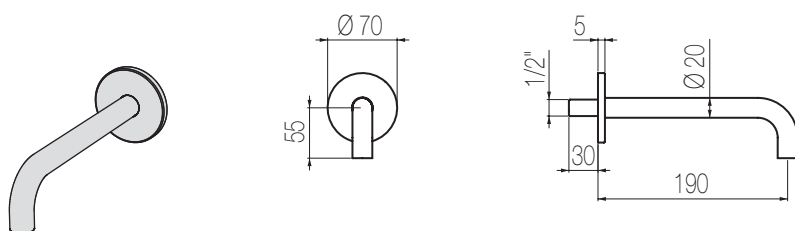

## Bocca lavabo a muro

Bocca lavabo a muro curva L=100 mm  
Curved wall-mounted basin spout L=100 mm

Finiture / Finishing	Codice / Code	Prezzo / Price
Inox spazzolato / Brushed stainless steel	<b>CHC10 S</b>	€
Inox lucido / Polished stainless steel	<b>CHC10 L</b>	€

## Bocca lavabo a muro

Bocca lavabo a muro curva L=190 mm  
Curved wall-mounted basin spout L=190 mm

Finiture / Finishing	Codice / Code	Prezzo / Price
Inox spazzolato / Brushed stainless steel	<b>CHC19 S</b>	€
Inox lucido / Polished stainless steel	<b>CHC19 L</b>	€