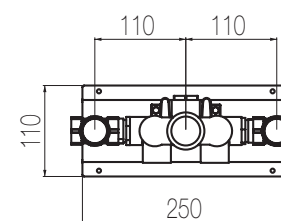

Parte incasso / Built-in part *

Finiture / Finishing	Codice / Code	Prezzo / Price
Inox spazzolato / Brushed stainless steel	INC60 S	€
Inox lucido / Polished stainless steel	INC60 L	€

PORTATA MAX A 3 BAR (uscita libera)
Max flow rate at 3 bar (free way out)

Way out Lt/m **40,0**

* Corpo incasso in ottone con particolari in acciaio

* Brass built-in body with stainless steel components