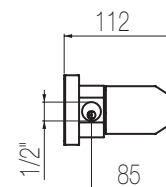

Finiture / Finishing	Codice / Code	Prezzo / Price
Inox spazzolato / Brushed stainless steel	INC10 S	€
Inox lucido / Polished stainless steel	INC10 L	€

PORTATA MAX A 3 BAR (uscita libera)
Max flow rate at 3 bar (free way out)

Way out Lt/m **28,0**