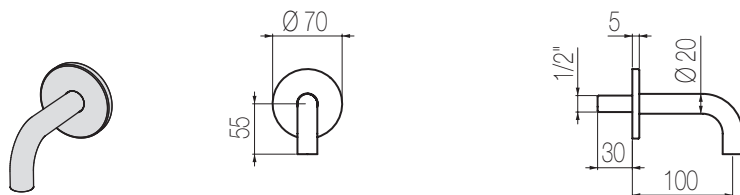

## Bocca lavabo a muro

Bocca lavabo a muro curva L=100 mm  
Curved wall-mounted basin spout L=100 mm

Finiture / Finishing	Codice / Code	Prezzo / Price
Inox spazzolato / Brushed stainless steel	<b>CHC10 S</b>	€
Inox lucido / Polished stainless steel	<b>CHC10 L</b>	€