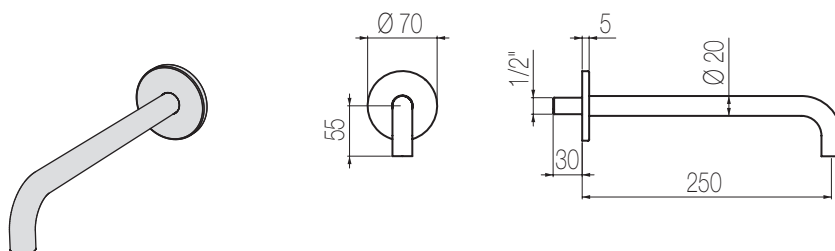

## Bocca lavabo a muro

Bocca lavabo a muro curva L=100 mm  
Curved wall-mounted basin spout L=100 mm

Finiture / Finishing	Codice / Code	Prezzo / Price
Inox spazzolato / Brushed stainless steel	<b>CHC10 S</b>	€
Inox lucido / Polished stainless steel	<b>CHC10 L</b>	€

## Bocca lavabo a muro

Bocca lavabo a muro curva L=190 mm  
Curved wall-mounted basin spout L=190 mm

Finiture / Finishing	Codice / Code	Prezzo / Price
Inox spazzolato / Brushed stainless steel	<b>CHC19 S</b>	€
Inox lucido / Polished stainless steel	<b>CHC19 L</b>	€

## Bocca lavabo a muro

Bocca lavabo a muro curva L=250 mm  
Curved wall-mounted basin spout L=250 mm

Finiture / Finishing	Codice / Code	Prezzo / Price
Inox spazzolato / Brushed stainless steel	<b>CHC25 S</b>	€
Inox lucido / Polished stainless steel	<b>CHC25 L</b>	€