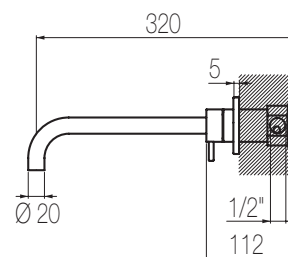

Kit lavabo a muro 2 fori

Miscelatore lavabo due fori con canna curva L=250 senza salterello e scarico
2-hole built-in basin mixer with L=250 curved spout without pop-up waste and drain