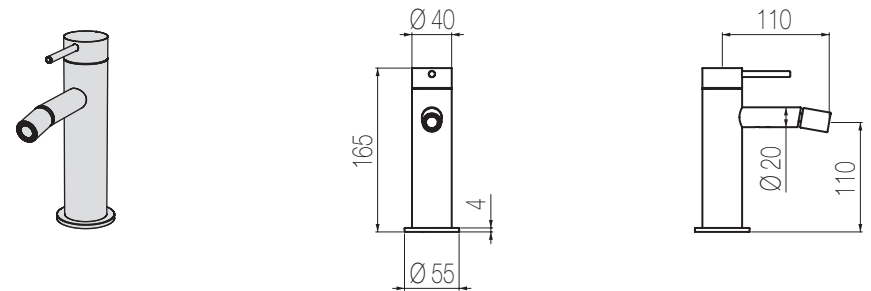

Finiture / Finishing	Codice / Code	Prezzo / Price
Inox spazzolato / Brushed stainless steel	TKI4 S	€
Inox lucido / Polished stainless steel	TKI4 L	€
Cilindro colorato / Coloured cylinder	CIL1	€