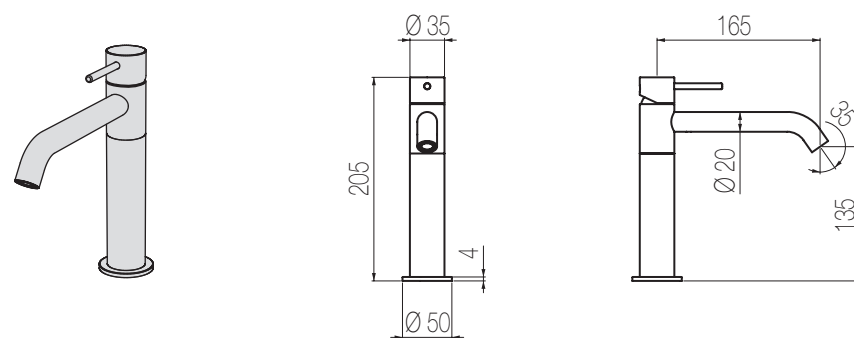

Finiture / Finishing	Codice / Code	Prezzo / Price
Inox spazzolato / Brushed stainless steel	TKS2 S	€
Inox lucido / Polished stainless steel	TKS2 L	€
Cilindro colorato / Coloured cylinder	CIL1	€

Lavabo rialzato Slim

Miscelatore monocomando lavabo rialzato senza salterello e scarico
Single lever high basin mixer without pop-up waste and drain