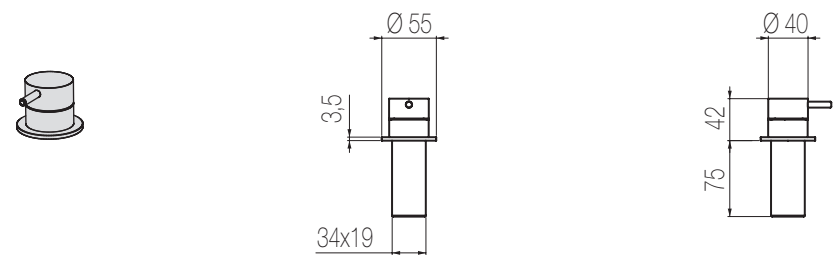

Finiture / Finishing	Codice / Code	Prezzo / Price
Inox spazzolato / Brushed stainless steel	TKI12 S	€
Inox lucido / Polished stainless steel	TKI12 L	€
Cilindro colorato / Coloured cylinder	CIL2	€