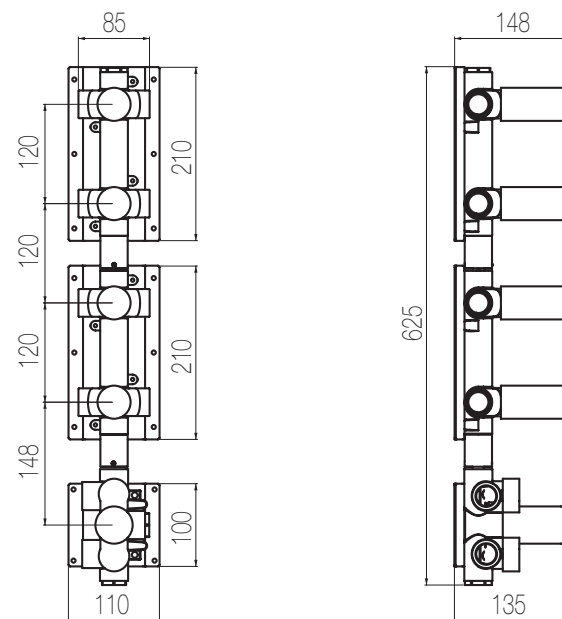

PORTATA MAX A 3 BAR (uscita libera)
Max flow rate at 3 bar (free way out)

Way out Lt/m **40,0**

* Corpo incasso in ottone con particolari in acciaio

* Brass built-in body with stainless steel components