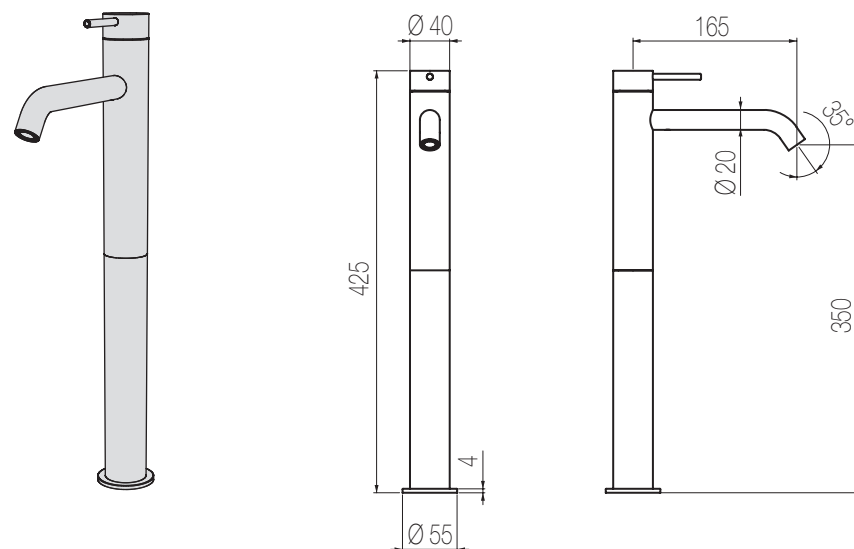

Finiture / Finishing	Codice / Code	Prezzo / Price
Inox spazzolato / Brushed stainless steel	TK16 S	€
Inox lucido / Polished stainless steel	TK16 L	€
Cilindro colorato / Coloured cylinder	CIL1	€