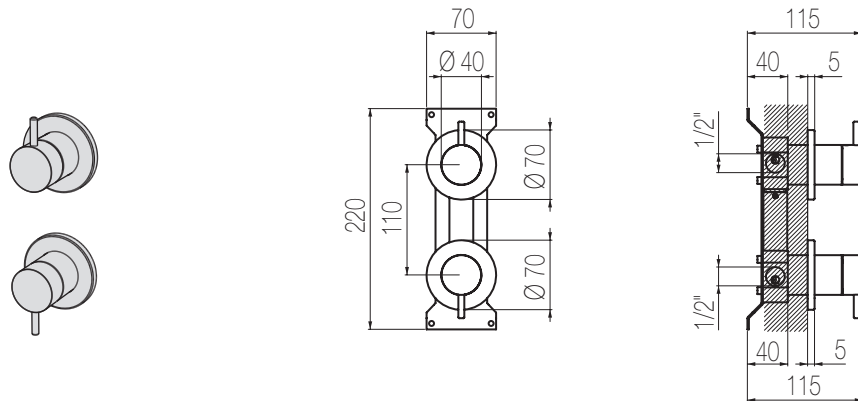

Kit doccia incasso

Miscelatore doccia incasso con deviatore 2 vie integrato
Built-in shower mixer with integrated 2-ways diverter

Parte estetica / External part

Finiture / Finishing	Codice / Code	Prezzo / Price
Inox spazzolato / Brushed stainless steel	TKI9 S	€
Inox lucido / Polished stainless steel	TKI9 L	€
Cilindro colorato / Coloured cylinder	CIL2	€

Parte incasso / Built-in part