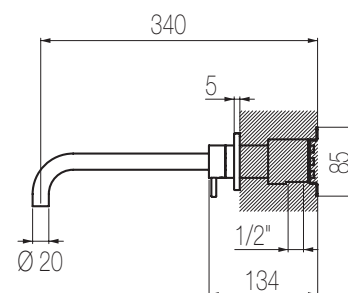

Kit lavabo a muro 3 fori

Miscelatore lavabo tre fori con canna curva L=250 senza salterello e scarico
3-hole built-in basin mixer with L=250 curved spout without pop-up waste and drain