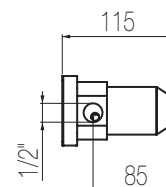

Finiture / Finishing	Codice / Code	Prezzo / Price
Inox spazzolato / Brushed stainless steel	INC11 S	€
Inox lucido / Polished stainless steel	INC11 L	€

PORTATA MAX A 3 BAR (uscita libera)
Max flow rate at 3 bar (free way out)

Way out Lt/m **36,0**