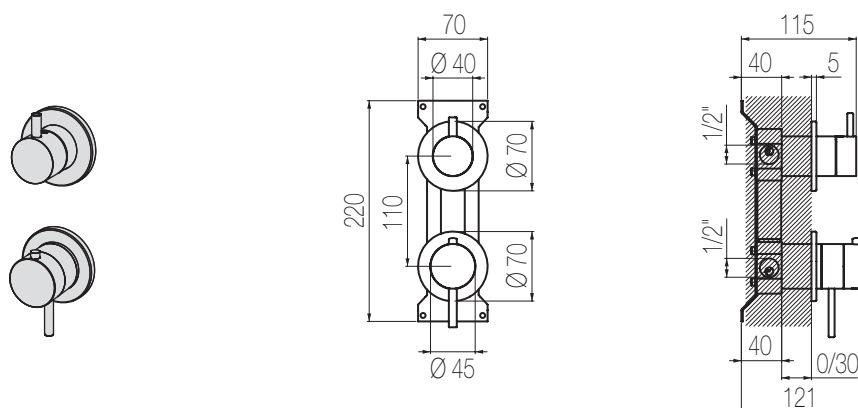

Kit doccia incasso

Miscelatore termostatico coassiale con regolatore di portata e deviatore 2 vie integrato
Coaxial thermostatic mixer with flow regulator and integrated 2 ways diverter

Parte estetica / External part

Finiture / Finishing

Codice / Code

Prezzo / Price

Inox spazzolato / Brushed stainless steel

TER52 S

€

Inox lucido / Polished stainless steel

TER52 L

€

Cilindro colorato / Coloured cylinder

CIL1 + CIL2

€