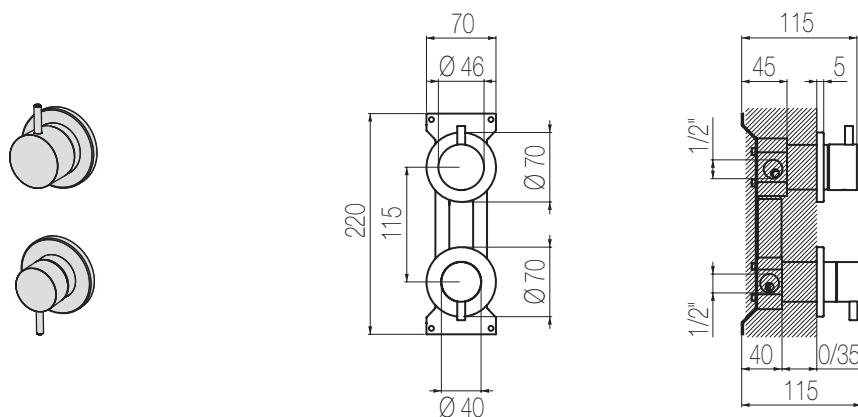

Finiture / Finishing	Codice / Code	Prezzo / Price
Inox spazzolato / Brushed stainless steel	TKI5 S	€
Inox lucido / Polished stainless steel	TKI5 L	€
Cilindro colorato / Coloured cylinder	CIL2	€

Parte incasso / Built-in part