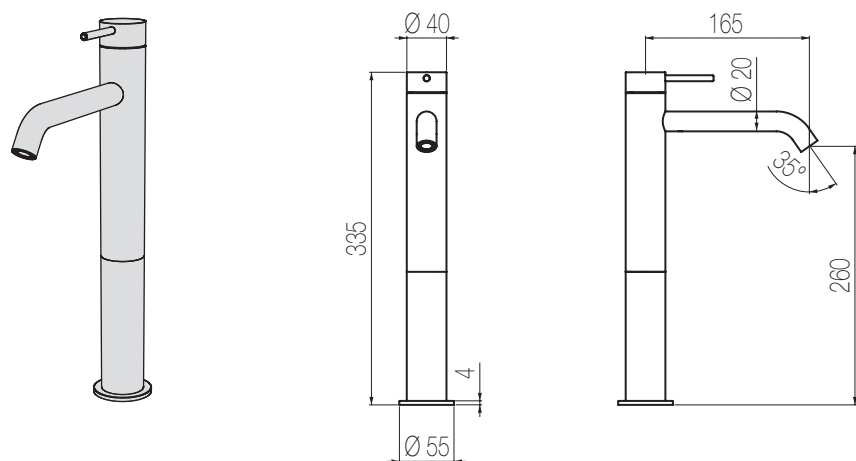

Finiture / Finishing	Codice / Code	Prezzo / Price
Inox spazzolato / Brushed stainless steel	TK13 S	€
Inox lucido / Polished stainless steel	TK13 L	€
Cilindro colorato / Coloured cylinder	CIL1	€

Lavabo rialzato alto

Miscelatore monocomando lavabo rialzato alto senza salterello e scarico
Single lever tall basin mixer without pop-up waste and drain