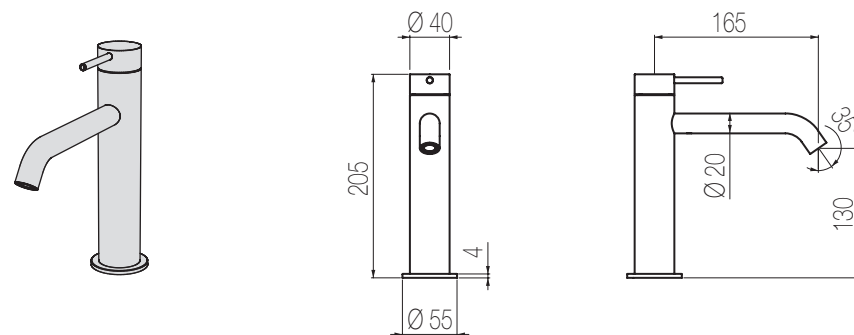

Finiture / Finishing	Codice / Code	Prezzo / Price
Inox spazzolato / Brushed stainless steel	TK12 S	€
Inox lucido / Polished stainless steel	TK12 L	€
Cilindro colorato / Coloured cylinder	CIL1	€

Lavabo rialzato

Miscelatore monocomando lavabo rialzato senza salterello e scarico
Single lever high basin mixer without pop-up waste and drain