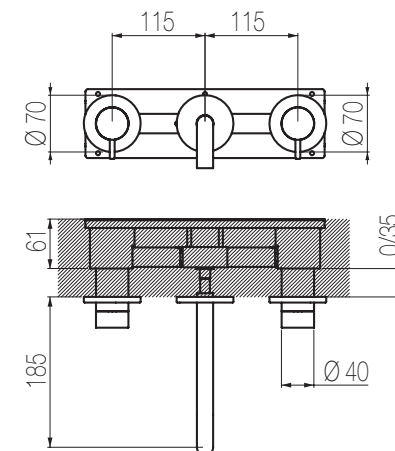

Kit lavabo a muro 3 fori

Miscelatore lavabo tre fori con canna curva L=190 senza salterello e scarico
3-hole built-in basin mixer with L=190 curved spout without pop-up waste and drain