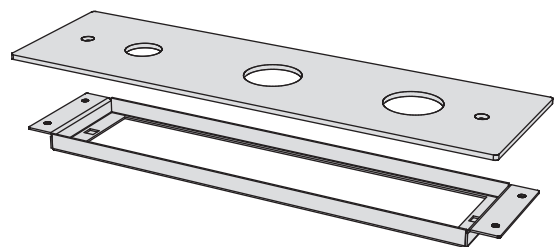

Piastra 3 fori per bordo vasca

Piastra per bordo vasca ispezionabile 3 fori con telaio
3-hole plate for inspectable bath group with frame