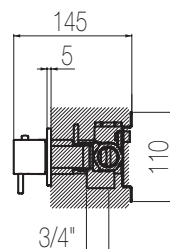

Termostatico con 2 rubinetti di arresto

Miscelatore termostatico a muro con 2 rubinetti di chiusura – raccordo 3/4”

Built-in thermostatic mixer with 2 stop valves – 3/4” connection

Parte estetica / External part

Finiture / Finishing	Codice / Code	Prezzo / Price
Inox spazzolato / Brushed stainless steel	TKI60 S	€
Inox lucido / Polished stainless steel	TKI60 L	€
Cilindro colorato / Coloured cylinder	CIL2	€