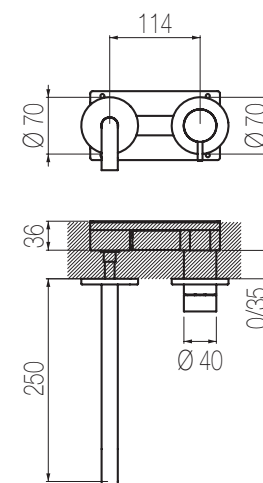

Kit lavabo a muro 2 fori

Miscelatore lavabo due fori con canna curva L=250 senza salterello e scarico
2-hole built-in basin mixer with L=250 curved spout without pop-up waste and drain