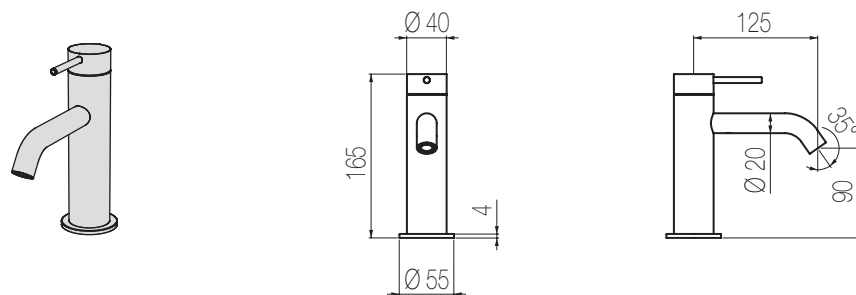

## Lavabo

Miscelatore monocomando lavabo senza salterello e scarico  
Single lever basin mixer without pop-up waste and drain

Finiture / Finishing	Codice / Code	Prezzo / Price
Inox spazzolato / Brushed stainless steel	<b>TK11 S</b>	€
Inox lucido / Polished stainless steel	<b>TK11 L</b>	€
Cilindro colorato / Coloured cylinder	<b>CIL1</b>	€