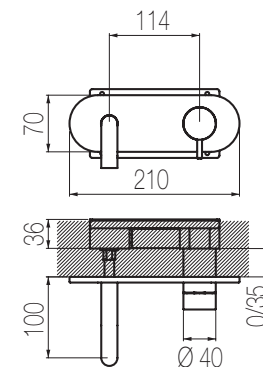

Kit lavabo a muro 2 fori con piastra unica

Miscelatore monocomando lavabo ad incasso con canna curva e piastra unica L=100 senza salterello e scarico
Single lever built-in basin mixer with L=100 curved spout and entire backplate without pop-up waste and drain