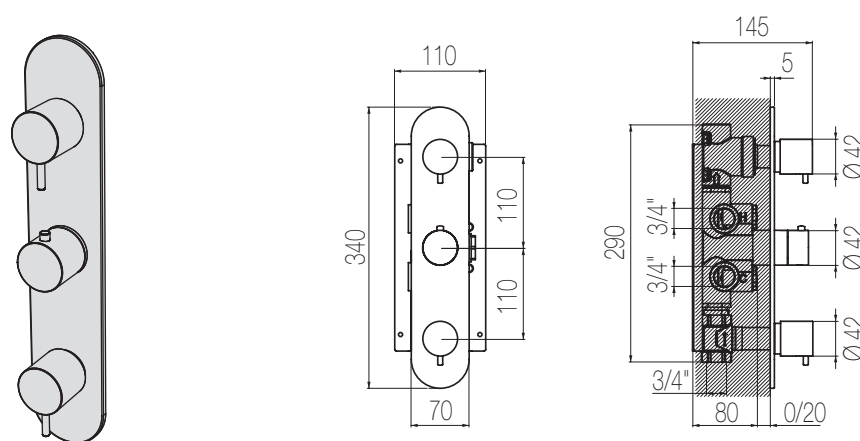

Finiture / Finishing	Codice / Code	Prezzo / Price
Inox spazzolato / Brushed stainless steel	TKI54 S	€
Inox lucido / Polished stainless steel	TKI54 L	€
Cilindro colorato / Coloured cylinder	CIL2	€

Parte incasso / Built-in part *