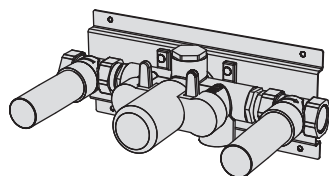

Parte incasso / Built-in part *

Finiture / Finishing	Codice / Code	Prezzo / Price
Inox spazzolato / Brushed stainless steel	INC60 S	€
Inox lucido / Polished stainless steel	INC60 L	€

PORTATA MAX A 3 BAR (uscita libera)
Max flow rate at 3 bar (free way out)

Way out Lt/m **40,0**

* Corpo incasso in ottone con particolari in acciaio

* Brass built-in body with stainless steel components