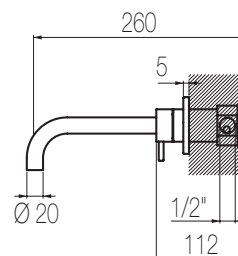

Kit lavabo a muro 2 fori

Miscelatore lavabo due fori con canna curva L=190 senza salterello e scarico
2-hole built-in basin mixer with L=190 curved spout without pop-up waste and drain