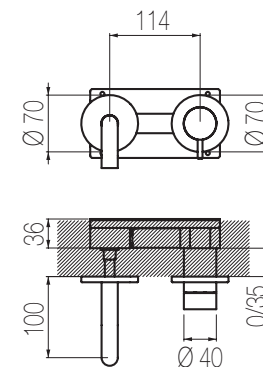

Kit lavabo a muro 2 fori

Miscelatore lavabo due fori con canna curva L=100 senza salterello e scarico
2-hole built-in basin mixer with L=100 curved spout without pop-up waste and drain