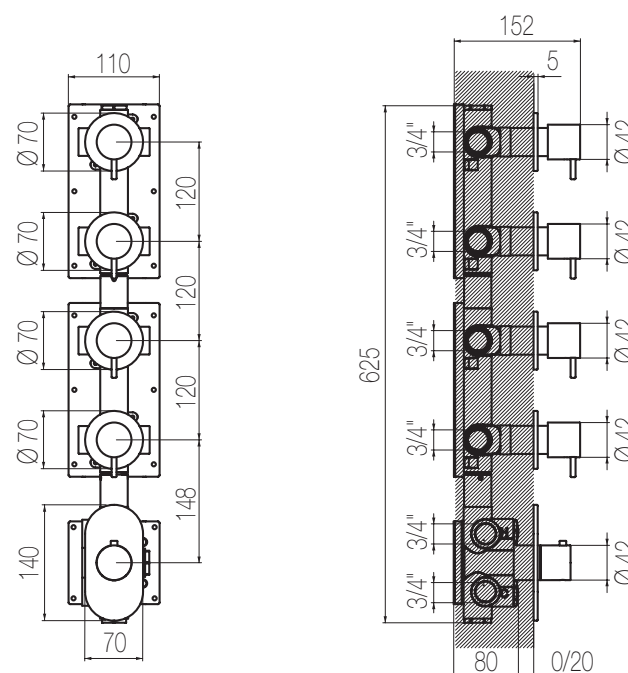

PORTATA MAX A 3 BAR (uscita libera)
Max flow rate at 3 bar (free way out)

Way out Lt/m **40,0**

* Corpo incasso in ottone con particolari in acciaio

* Brass built-in body with stainless steel components