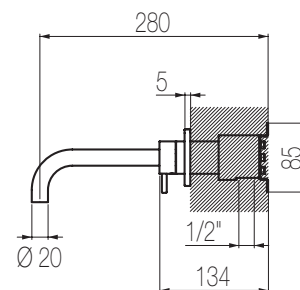

Kit lavabo a muro 3 fori

Miscelatore lavabo tre fori con canna curva L=190 senza salterello e scarico
3-hole built-in basin mixer with L=190 curved spout without pop-up waste and drain