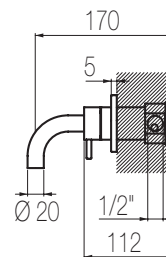

Kit lavabo a muro 2 fori

Miscelatore lavabo due fori con canna curva L=100 senza salterello e scarico
2-hole built-in basin mixer with L=100 curved spout without pop-up waste and drain