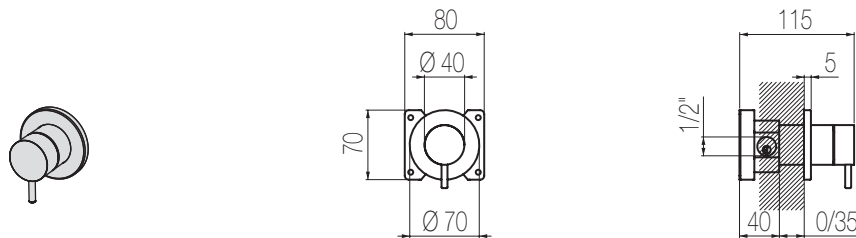

Comando incasso a parete

Miscelatore monocomando incasso a parete
Single lever wall-mounted mixer

Parte estetica / External part

Finiture / Finishing	Codice / Code	Prezzo / Price
Inox spazzolato / Brushed stainless steel	TKI8 S	€
Inox lucido / Polished stainless steel	TKI8 L	€
Cilindro colorato / Coloured cylinder	CIL2	€

Parte incasso / Built-in part