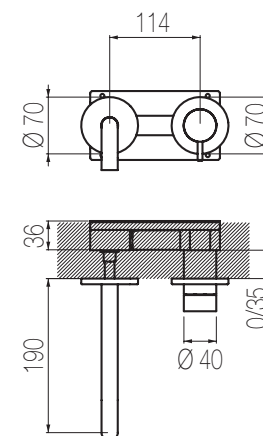

Kit lavabo a muro 2 fori

Miscelatore lavabo due fori con canna curva L=190 senza salterello e scarico
2-hole built-in basin mixer with L=190 curved spout without pop-up waste and drain