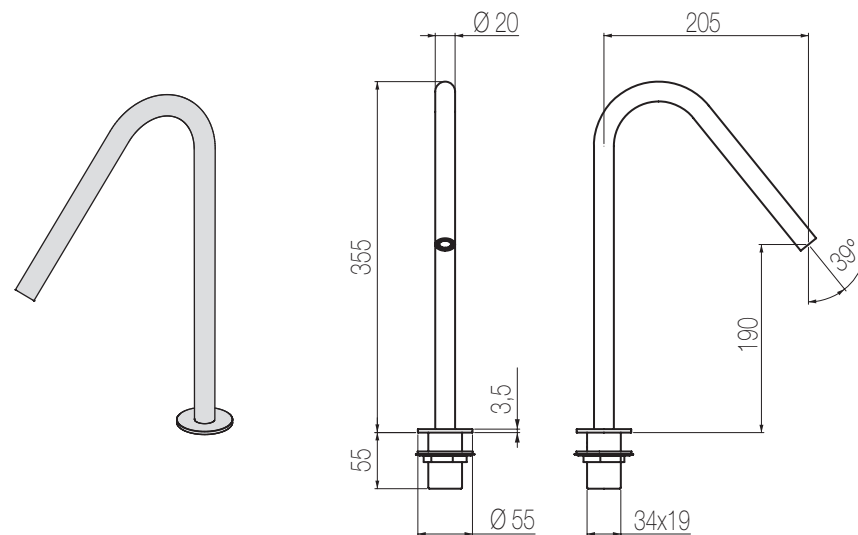

## Bocca lavabo top

**Bocca lavabo top girevole (160°)**  
Deck-mounted swivel spout (160°) for basin

Finiture / Finishing	Codice / Code	Prezzo / Price
Inox spazzolato / Brushed stainless steel	<b>CHT1 S</b>	€
Inox lucido / Polished stainless steel	<b>CHT1 L</b>	€

## Bocca lavabo top

**Bocca lavabo top grande girevole (160°)**  
Bg deck-mounted swivel spout (160°) for basin

Finiture / Finishing	Codice / Code	Prezzo / Price
Inox spazzolato / Brushed stainless steel	<b>CHT2 S</b>	€
Inox lucido / Polished stainless steel	<b>CHT2 L</b>	€