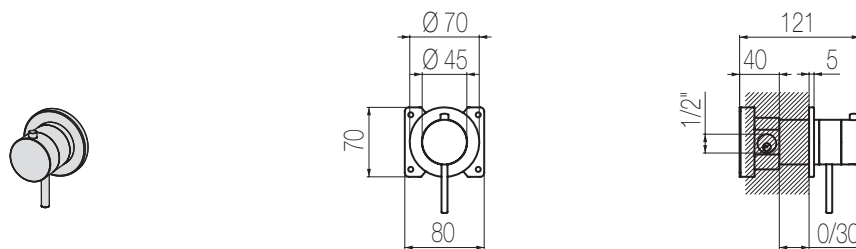

Finiture / Finishing	Codice / Code	Prezzo / Price
Inox spazzolato / Brushed stainless steel	TER51 S	€
Inox lucido / Polished stainless steel	TER51 L	€
Cilindro colorato / Coloured cylinder	CIL1	€

Parte incasso / Built-in part