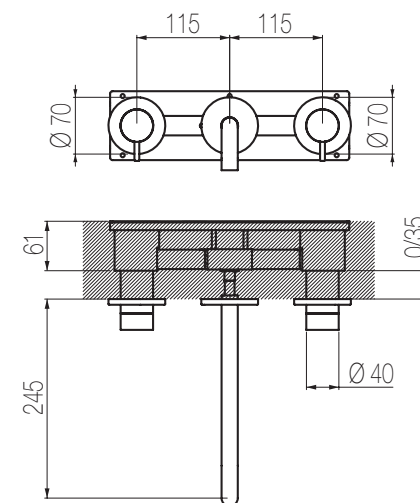

Kit lavabo a muro 3 fori

Miscelatore lavabo tre fori con canna curva L=250 senza salterello e scarico
3-hole built-in basin mixer with L=250 curved spout without pop-up waste and drain