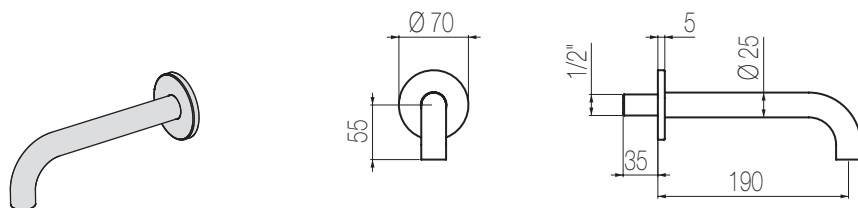

Bocca vasca a muro

Bocca vasca a muro L=190 mm
Wall-mounted bath spout L=190 mm

Finiture / Finishing	Codice / Code	Prezzo / Price
Inox spazzolato / Brushed stainless steel	CHV19 S	€
Inox lucido / Polished stainless steel	CHV19 L	€