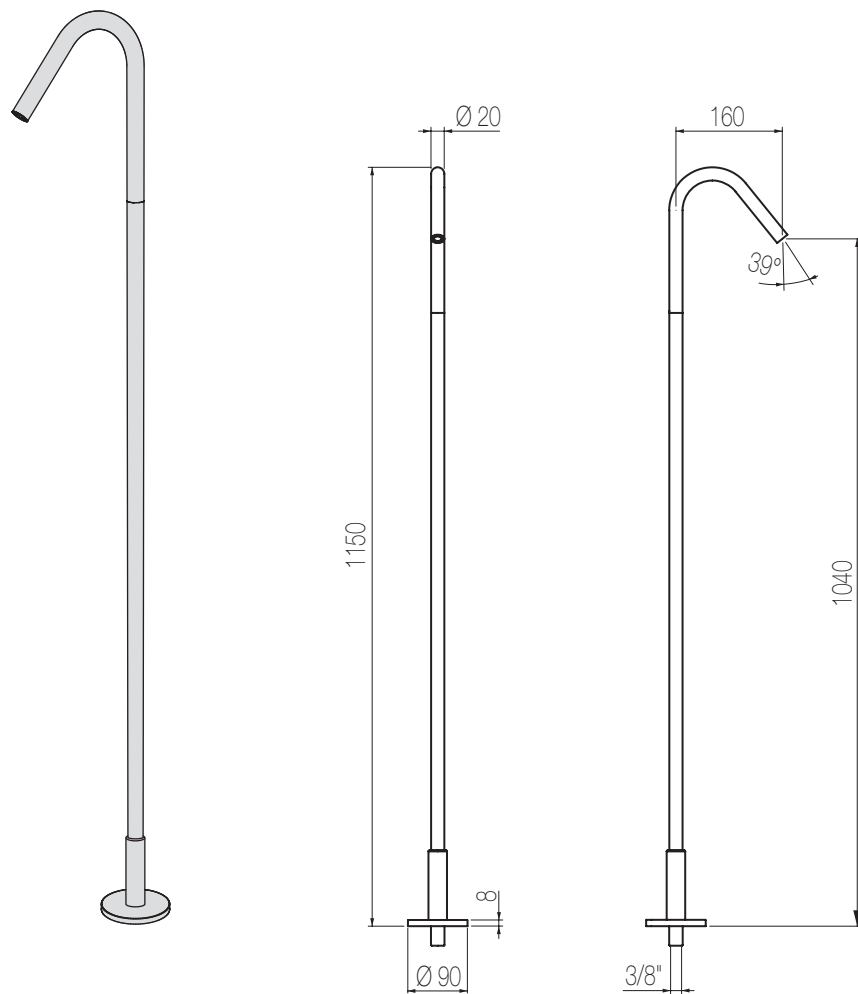

Bocca a pavimento

Bocca lavabo con alimentazione a pavimento
Free-standing floor basin spout

Finiture / Finishing

Inox spazzolato / Brushed stainless steel

Inox lucido / Polished stainless steel

Codice / Code

CHP1 S

CHP1 L

Prezzo / Price

€

€