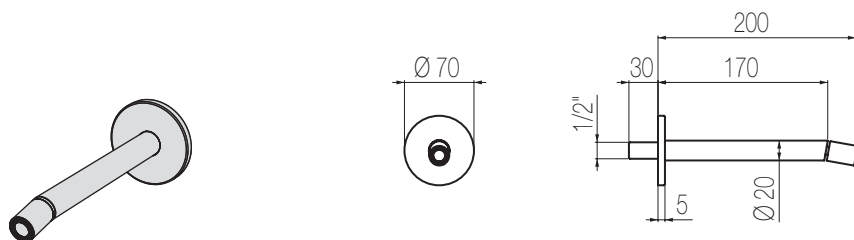

Bocca bidet a muro

Bocca bidet a muro con snodo
Wall bidet spout with swivel junction

Finiture / Finishing	Codice / Code	Prezzo / Price
Inox spazzolato / Brushed stainless steel	CHB50 S	€
Inox lucido / Polished stainless steel	CHB50 L	€

Comando incasso a parete

Miscelatore monocomando incasso a parete
Single lever wall-mounted mixer

Parte estetica / External part