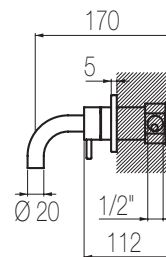

Kit lavabo a muro 2 fori con piastra unica

Miscelatore monocomando lavabo ad incasso con canna curva e piastra unica L=100 senza salterello e scarico
Single lever built-in basin mixer with L=100 curved spout and entire backplate without pop-up waste and drain