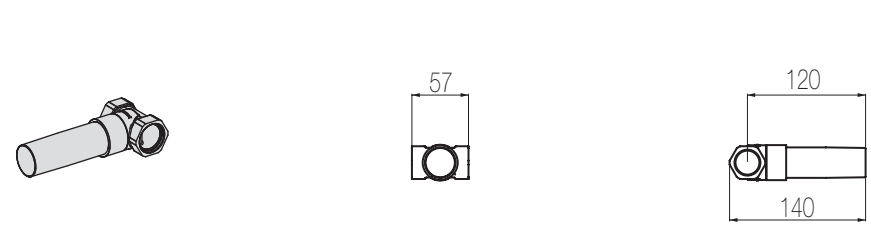

Rubinetto di arresto

Rubinetto di arresto incasso a muro - raccordo 3/4"

Built-in stop valve - 3/4" connection

Parte estetica / External part

Finiture / Finishing

Codice / Code

Prezzo / Price

Inox spazzolato / Brushed stainless steel

TKI50 S

€

Inox lucido / Polished stainless steel

TKI50 L

€

Cilindro colorato / Coloured cylinder

CIL2

€

Parte incasso / Built-in part

Finiture / Finishing

Codice / Code

Prezzo / Price

INC50

€

PORTATA MAX A 3 BAR (uscita libera)
Max flow rate at 3 bar (free way out)

Way out

Lt/m **40,0**

* Corpo incasso in ottone con particolari in acciaio

* Brass built-in body with stainless steel components

Termostatico con collettore 2 vie

Miscelatore termostatico incasso a muro con collettore 2 vie - raccordo 3/4"

Thermostatic built-in mixer with 2 ways manifold - 3/4" connection

Parte estetica / External part

Finiture / Finishing

Codice / Code

Prezzo / Price

Inox spazzolato / Brushed stainless steel

TKI55 S

€

Inox lucido / Polished stainless steel

TKI55 L

€

Cilindro colorato / Coloured cylinder

CIL2

€

Parte incasso / Built-in part *

Finiture / Finishing

Codice / Code

Prezzo / Price

Inox spazzolato / Brushed stainless steel

INC55 S

€

Inox lucido / Polished stainless steel

INC55 L

€

PORTATA MAX A 3 BAR (uscita libera)
Max flow rate at 3 bar (free way out)

Way out

Lt/m **40,0**

* Corpo incasso in ottone con particolari in acciaio

* Brass built-in body with stainless steel components