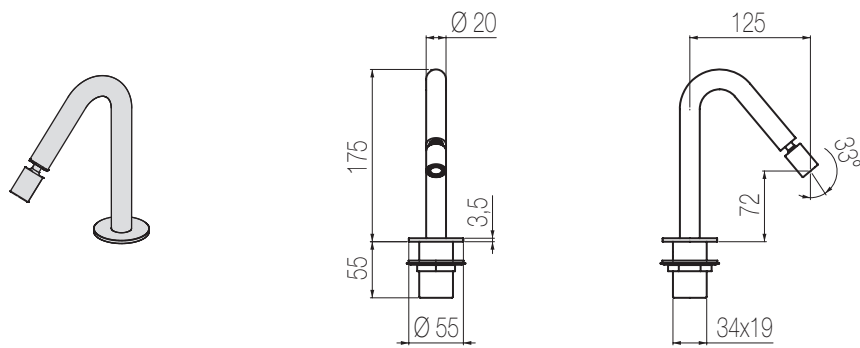

## Bocca lavabo top

**Bocca lavabo top girevole (160°) con canna a ponte**  
Deck-mounted swivel spout (160°) for basin with bridge-shaped spout

Finiture / Finishing	Codice / Code	Prezzo / Price
Inox spazzolato / Brushed stainless steel	<b>CHT50 S</b>	€
Inox lucido / Polished stainless steel	<b>CHT50 L</b>	€

## Bocca lavabo top

**Bocca lavabo top girevole (160°) grande con canna a ponte**  
Big deck-mounted swivel spout (160°) for basin with bridge-shaped spout

Finiture / Finishing	Codice / Code	Prezzo / Price
Inox spazzolato / Brushed stainless steel	<b>CHT51 S</b>	€
Inox lucido / Polished stainless steel	<b>CHT51 L</b>	€

## Bocca bidet top

Bocca bidet top girevole (160°) con snodo  
Deck-mounted swivel spout (160°) for bidet with swivel junction

Finiture / Finishing	Codice / Code	Prezzo / Price
Inox spazzolato / Brushed stainless steel	<b>CHB1 S</b>	€
Inox lucido / Polished stainless steel	<b>CHB1 L</b>	€