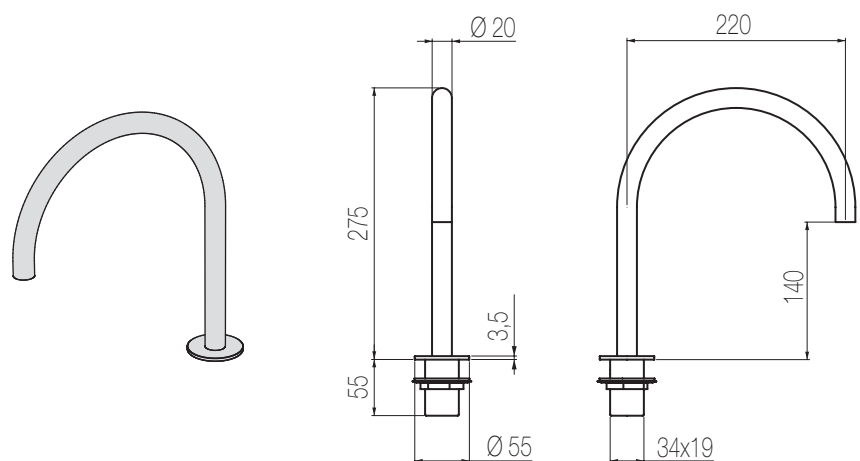

## Bocca lavabo top

**Bocca lavabo top grande girevole (160°)**  
Bg deck-mounted swivel spout (160°) for basin

Finiture / Finishing	Codice / Code	Prezzo / Price
Inox spazzolato / Brushed stainless steel	<b>CHT2 S</b>	€
Inox lucido / Polished stainless steel	<b>CHT2 L</b>	€

## Bocca lavabo top

**Bocca lavabo top girevole (160°) con canna a ponte**  
Deck-mounted swivel spout (160°) for basin with bridge-shaped spout

Finiture / Finishing	Codice / Code	Prezzo / Price
Inox spazzolato / Brushed stainless steel	<b>CHT50 S</b>	€
Inox lucido / Polished stainless steel	<b>CHT50 L</b>	€