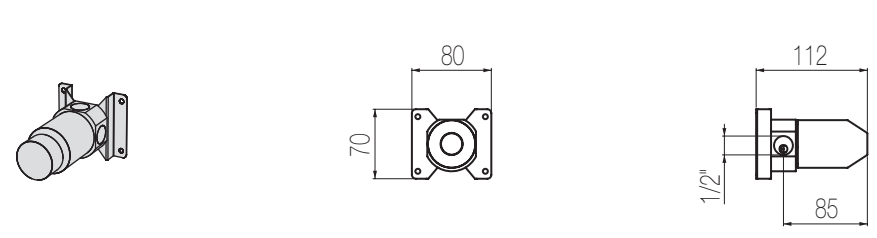

Finiture / Finishing	Codice / Code	Prezzo / Price
Inox spazzolato / Brushed stainless steel	INC8 S	€
Inox lucido / Polished stainless steel	INC8 L	€

PORTATA MAX A 3 BAR (uscita libera)
Max flow rate at 3 bar (free way out)

Way out Lt/m **26,0**

Miscelatore termostatico coassiale

Miscelatore termostatico incasso a muro con regolatore di portata
Built-in wall thermostatic mixer with waterflow capacity regulation

Parte estetica / External part