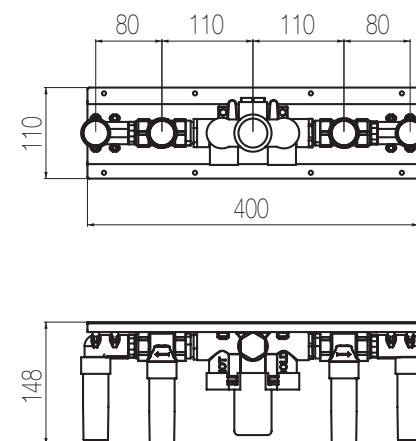

Parte incasso / Built-in part *

Finiture / Finishing

Codice / Code

Prezzo / Price

Inox spazzolato / Brushed stainless steel	INC52 S	€
Inox lucido / Polished stainless steel	INC52 L	€

PORTATA MAX A 3 BAR (uscita libera)
Max flow rate at 3 bar (free way out)

Way out Lt/m **40,0**

* Corpo incasso in ottone con particolari in acciaio

* Brass built-in body with stainless steel components