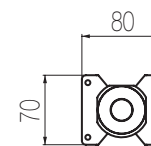

Finiture / Finishing	Codice / Code	Prezzo / Price
Inox spazzolato / Brushed stainless steel	INC10 S	€
Inox lucido / Polished stainless steel	INC10 L	€

PORTATA MAX A 3 BAR (uscita libera)
Max flow rate at 3 bar (free way out)

Way out Lt/m **28,0**