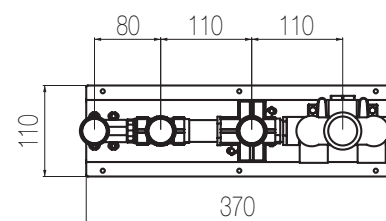

Parte incasso / Built-in part *

Finiture / Finishing	Codice / Code	Prezzo / Price
Inox spazzolato / Brushed stainless steel	INC51 S	€
Inox lucido / Polished stainless steel	INC51 L	€

PORTATA MAX A 3 BAR (uscita libera)
Max flow rate at 3 bar (free way out)

Way out Lt/m **40,0**

* Corpo incasso in ottone con particolari in acciaio

* Brass built-in body with stainless steel components