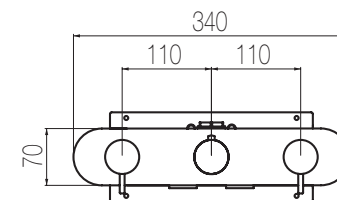

Termostatico con 2 rubinetti di arresto

Miscelatore termostatico a muro con 2 rubinetti di chiusura – raccordo 3/4”

Built-in thermostatic mixer with 2 stop valves – 3/4” connection

Parte estetica / External part

Finiture / Finishing	Codice / Code	Prezzo / Price
Inox spazzolato / Brushed stainless steel	TKI60 S	€
Inox lucido / Polished stainless steel	TKI60 L	€
Cilindro colorato / Coloured cylinder	CIL2	€