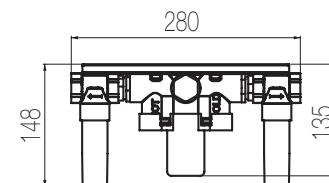

Parte incasso / Built-in part *

Finiture / Finishing	Codice / Code	Prezzo / Price
Inox spazzolato / Brushed stainless steel	INC60 S	€
Inox lucido / Polished stainless steel	INC60 L	€

PORTATA MAX A 3 BAR (uscita libera)
Max flow rate at 3 bar (free way out)

Way out Lt/m **40,0**

* Corpo incasso in ottone con particolari in acciaio

* Brass built-in body with stainless steel components