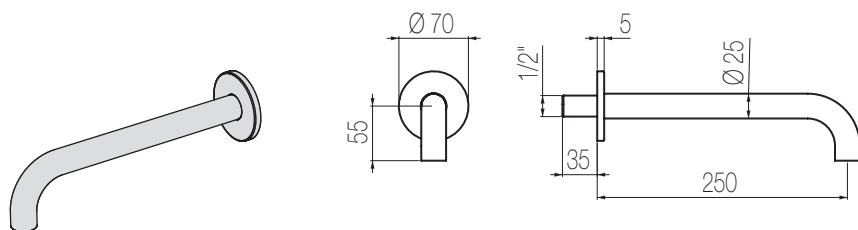

Bocca vasca a muro

Bocca vasca a muro L=250 mm
Wall-mounted bath spout L=250 mm

Finiture / Finishing	Codice / Code	Prezzo / Price
Inox spazzolato / Brushed stainless steel	CHV25 S	€
Inox lucido / Polished stainless steel	CHV25 L	€