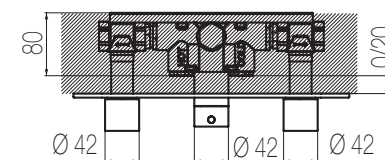

Termostatico con 2 rubinetti di arresto

Miscelatore termostatico a muro con 2 rubinetti di chiusura – raccordo 3/4”

Built-in thermostatic mixer with 2 stop valves – 3/4” connection

Parte estetica / External part

Finiture / Finishing	Codice / Code	Prezzo / Price
Inox spazzolato / Brushed stainless steel	TKI60 S	€
Inox lucido / Polished stainless steel	TKI60 L	€
Cilindro colorato / Coloured cylinder	CIL2	€