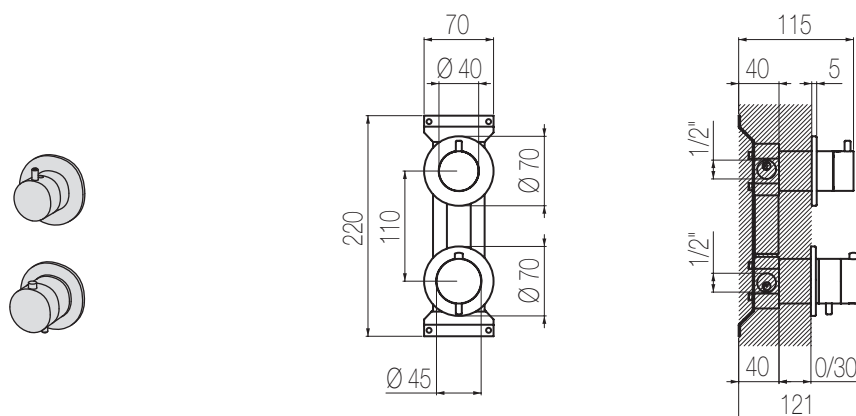

Kit doccia incasso

Miscelatore termostatico coassiale con regolatore di portata e deviatore 2 vie integrato
Coaxial thermostatic mixer with flow regulator and integrated 2 ways diverter

Parte estetica / External part

Finiture / Finishing

Codice / Code

Prezzo / Price

Inox spazzolato / Brushed stainless steel

HIR92 S

€

Inox lucido / Polished stainless steel

HIR92 L

€