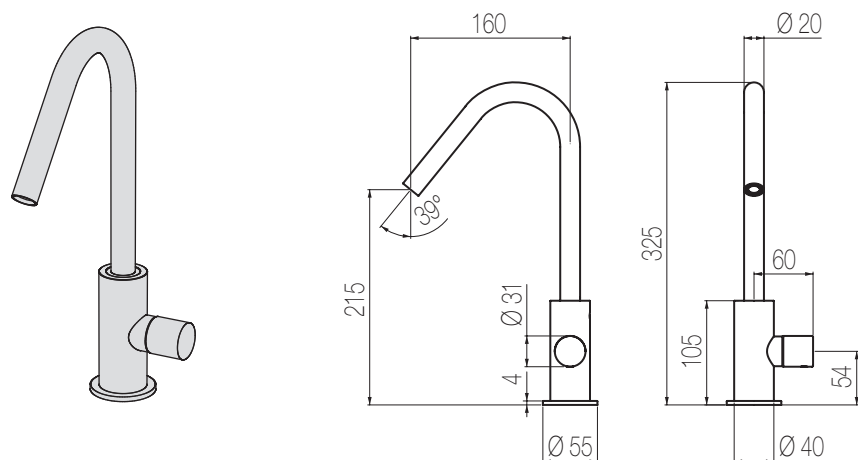

- HIRO -

- HIRO -

- HIRO -

Lavabo

Miscelatore monocomando lavabo con canna girevole (160°) senza salterello e scarico
Single lever basin mixer with swivel spout (160°) without pop-up waste and drain

Finiture / Finishing

Lavabo +

Miscelatore monocomando lavabo con canna a ponte girevole (160°) senza salterello e scarico
Single lever basin mixer with swivel (160°) bridge-shaped spout without pop-up waste and drain

Finiture / Finishing