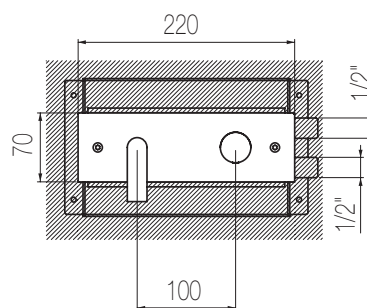

Kit lavabo a muro

Miscelatore lavabo incasso con canna curva L=190 senza salterello e scarico
Built-in basin mixer with L=190 curved spout with pop-up waste and drain