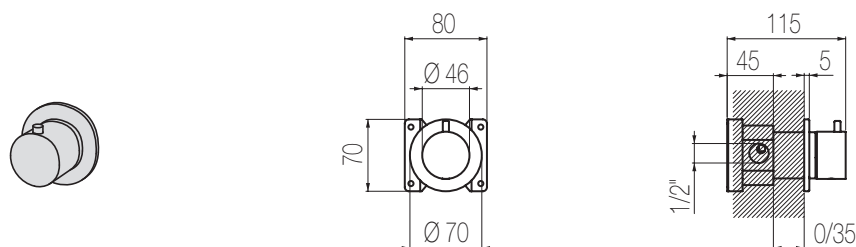

Deviatore 3 vie

Comando deviatore incasso 3 vie
Built-in 3 ways diverter

Parte estetica / External part

Finiture / Finishing	Codice / Code	Prezzo / Price
Inox spazzolato / Brushed stainless steel	HIR11 S	€
Inox lucido / Polished stainless steel	HIR11 L	€

Parte incasso / Built-in part