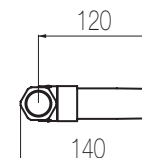

Rubinetto di arresto

Rubinetto di arresto incasso a muro - raccordo 3/4"

Built-in stop valve - 3/4" connection

Parte estetica / External part

Finiture / Finishing

Codice / Code

Prezzo / Price

Inox spazzolato / Brushed stainless steel

HIR50 S

€

Inox lucido / Polished stainless steel

HIR50 L

€

Parte incasso / Built-in part

Finiture / Finishing

Codice / Code

Prezzo / Price

INC50

€

PORTATA MAX A 3 BAR (uscita libera)
Max flow rate at 3 bar (free way out)

Way out

Lt/m **40,0**

* Corpo incasso in ottone con particolari in acciaio

* Brass built-in body with stainless steel components

Termostatico con collettore 2 vie

Miscelatore termostatico incasso a muro con collettore 2 vie - raccordo 3/4"

Thermostatic built-in mixer with 2 ways manifold - 3/4" connection

Parte estetica / External part

Finiture / Finishing

Codice / Code

Prezzo / Price

Inox spazzolato / Brushed stainless steel

HIR55 S

€

Inox lucido / Polished stainless steel

HIR55 L

€

Parte incasso / Built-in part *

Finiture / Finishing

Codice / Code

Prezzo / Price

Inox spazzolato / Brushed stainless steel

INC55 S

€

Inox lucido / Polished stainless steel

INC55 L

€

PORTATA MAX A 3 BAR (uscita libera)
Max flow rate at 3 bar (free way out)

Way out

Lt/m **40,0**

* Corpo incasso in ottone con particolari in acciaio

* Brass built-in body with stainless steel components