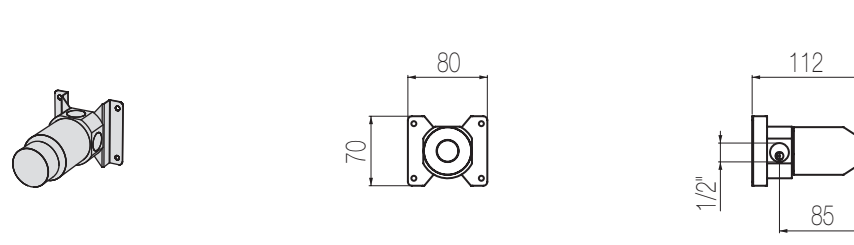

Finiture / Finishing	Codice / Code	Prezzo / Price
Inox spazzolato / Brushed stainless steel	INC8 S	€
Inox lucido / Polished stainless steel	INC8 L	€

PORTATA MAX A 3 BAR (uscita libera)
Max flow rate at 3 bar (free way out)

Way out Lt/m **26,0**

Miscelatore termostatico coassiale

Miscelatore termostatico coassiale con regolatore di portata
Coaxial thermostatic mixer with flow regulator

Parte estetica / External part