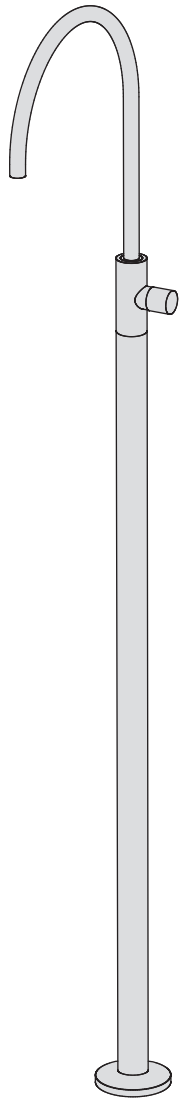

HIRO

Piantana lavabo +

Piantana lavabo con canna a ponte grande girevole (160°) senza salterello e scarico
Floor-standing basin mixer with big bridge-shaped swivel (160°) spout without pop-up waste and drain

Finiture / Finishing

Inox spazzolato / Brushed stainless steel

Inox lucido / Polished stainless steel

Codice / Code

HIR15 S

HIR15 L

Prezzo / Price

€

€