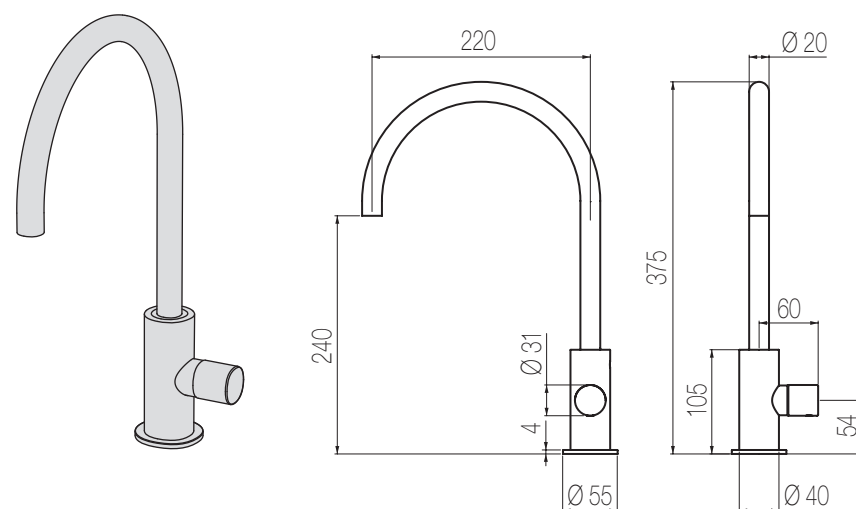

- HIRO -

- HIRO -

- HIRO -

Lavabo

Miscelatore monocomando lavabo con canna girevole (160°) senza salterello e scarico
Single lever basin mixer with swivel spout (160°) without pop-up waste and drain

Finiture / Finishing

Lavabo +

Miscelatore monocomando lavabo con canna a ponte girevole (160°) senza salterello e scarico
Single lever basin mixer with swivel (160°) bridge-shaped spout without pop-up waste and drain

Finiture / Finishing