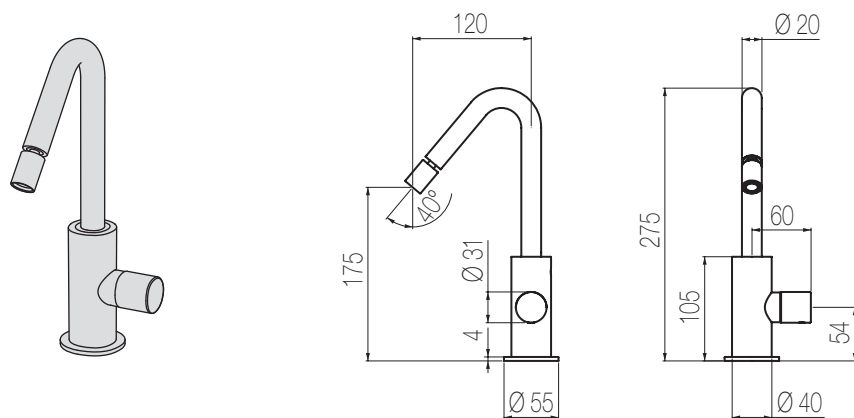

Bidet

Miscelatore monocomando bidet con canna girevole (160°) senza salterello e scarico
Single lever bidet mixer with swivel spout (160°) without pop-up waste and drain

Finiture / Finishing

Codice / Code

Prezzo / Price

Inox spazzolato / Brushed stainless steel

HIR16 S

€

Inox lucido / Polished stainless steel

HIR16 L

€

Bidet a muro

Miscelatore monocomando bidet a parete senza salterello e scarico
Built-in single lever bidet mixer without pop-up waste and drain