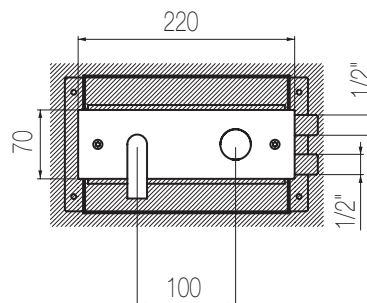

Kit lavabo a muro

Miscelatore lavabo icasso con canna curva L=250 senza salterello e scarico
Built-in basin mixer with L=250 curved spout with pop-up waste and drain