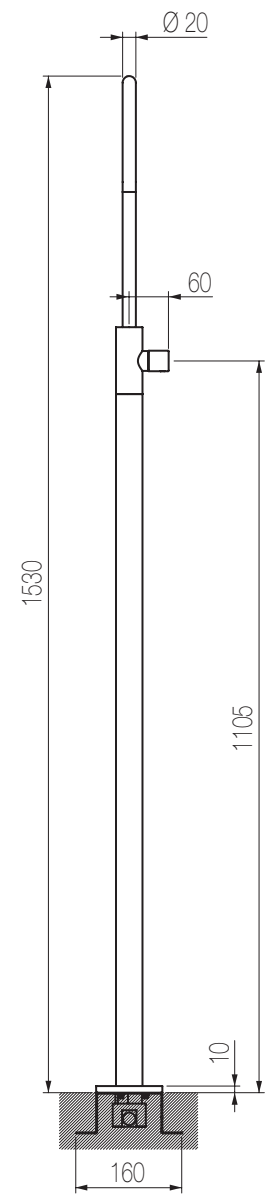

Piantana lavabo +

Piantana lavabo con canna a ponte grande girevole (160°) senza salterello e scarico
Floor-standing basin mixer with big bridge-shaped swivel (160°) spout without pop-up waste and drain