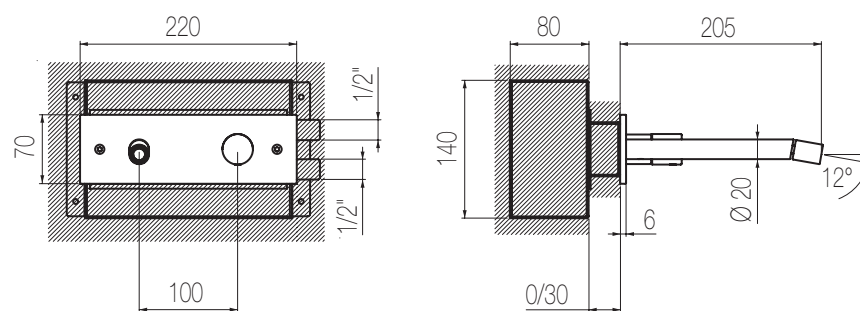

Finiture / Finishing

Codice / Code

Prezzo / Price

Inox spazzolato / Brushed stainless steel

HIR19 S

€

Inox lucido / Polished stainless steel

HIR19 L

€