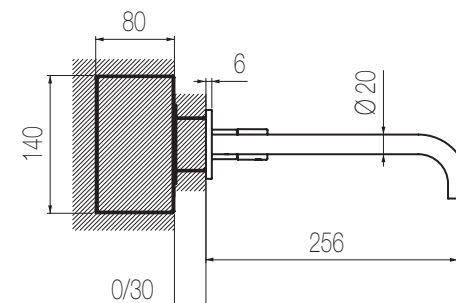

Kit lavabo a muro

Miscelatore lavabo icasso con canna curva L=250 senza salterello e scarico
Built-in basin mixer with L=250 curved spout with pop-up waste and drain