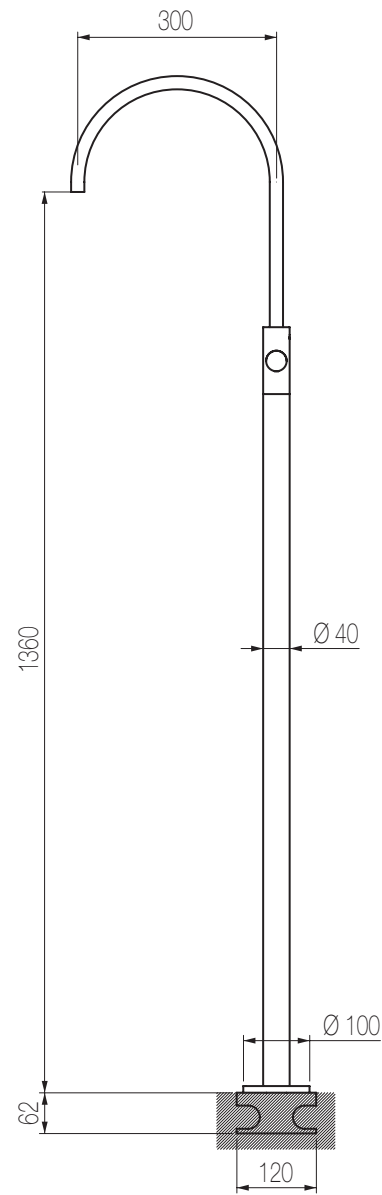

Piantana lavabo +

Piantana lavabo con canna a ponte grande girevole (160°) senza salterello e scarico
Floor-standing basin mixer with big bridge-shaped swivel (160°) spout without pop-up waste and drain