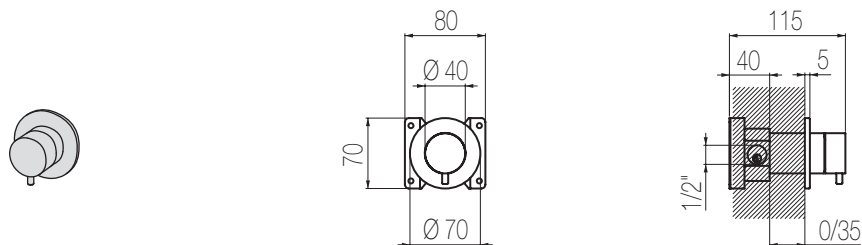

Comando incasso a parete

Miscelatore monocomando incasso a parete
Single lever wall-mounted mixer

Parte estetica / External part

Finiture / Finishing	Codice / Code	Prezzo / Price
Inox spazzolato / Brushed stainless steel	HIR8 S	€
Inox lucido / Polished stainless steel	HIR8 L	€

Parte incasso / Built-in part