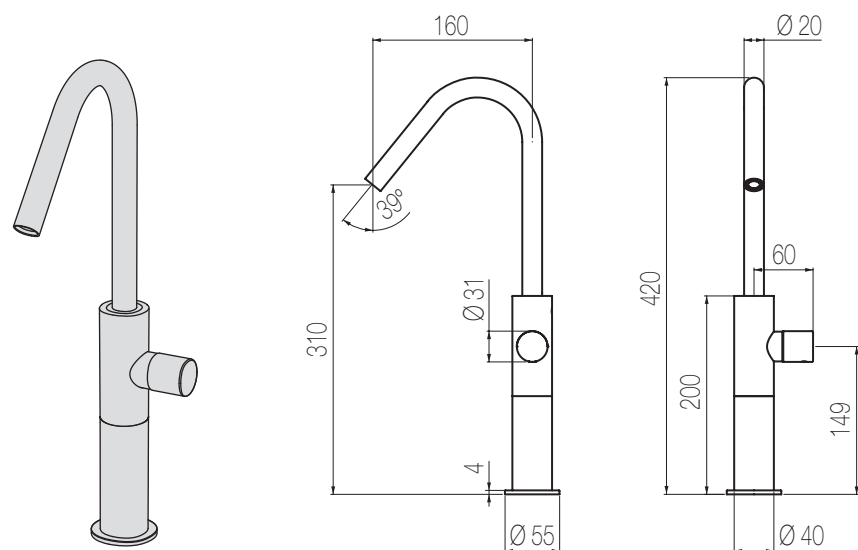

Lavabo +

Miscelatore monocomando lavabo con canna a ponte girevole (160°) senza salterello e scarico
Single lever basin mixer with swivel (160°) bridge-shaped spout without pop-up waste and drain

Finiture / Finishing

Lavabo rialzato

Miscelatore monocomando lavabo rialzato con canna girevole (160°) senza salterello e scarico
Single lever high basin mixer with swivel spout (160°) without pop-up waste and drain

Finiture / Finishing