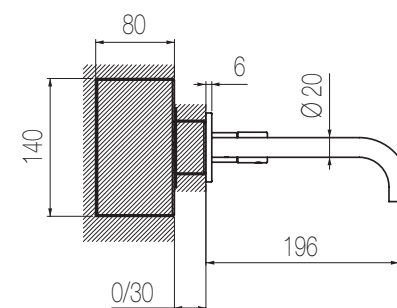

Kit lavabo a muro

Miscelatore lavabo incasso con canna curva L=190 senza salterello e scarico
Built-in basin mixer with L=190 curved spout with pop-up waste and drain