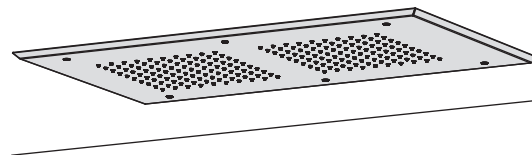

PORTATA MAX A 3 BAR (uscita libera)
Max flow rate at 3 bar (free way out)

Way out Lt/m **40,0**

Finiture / Finishing Codice / Code Prezzo / Price

Disponibile con leva Toki / Available with Toki lever

Inox spazz. + flessibile inox intrecciato / Brushed stain. steel + woven inox flexible	KIT91 S 1X	€
Inox spazz. + flessibile bianco opaco / Brushed stain. steel + mat white flexible	KIT91 S 1B	€
Inox spazz. + flessibile nero opaco / Brushed stain. steel + mat black flexible	KIT91 S 1N	€
Inox lucido + flessibile inox intrecciato / Polished stain. steel + woven inox flexible	KIT91 L 2X	€
Inox lucido + flessibile silver / Polished stain. steel and silver flexible	KIT91 L 2S	€
Inox lucido + flessibile bianco opaco / Polished stain. steel + mat white flexible	KIT91 L 2B	€
Inox lucido + flessibile nero opaco / Polished stain. steel + mat black flexible	KIT91 L 2N	€

Disponibile con leva Toox / Available with Toox lever

Inox spazz. + flessibile inox intrecciato / Brushed stain. steel + woven inox flexible	KIT10 S 1X	€
Inox spazz. + flessibile bianco opaco / Brushed stain. steel + mat white flexible	KIT10 S 1B	€
Inox spazz. + flessibile nero opaco / Brushed stain. steel + mat black flexible	KIT10 S 1N	€
Inox lucido + flessibile inox intrecciato / Polished stain. steel + woven inox flexible	KIT10 L 2X	€
Inox lucido + flessibile silver / Polished stain. steel and silver flexible	KIT10 L 2S	€
Inox lucido + flessibile bianco opaco / Polished stain. steel + mat white flexible	KIT10 L 2B	€
Inox lucido + flessibile nero opaco / Polished stain. steel + mat black flexible	KIT10 L 2N	€