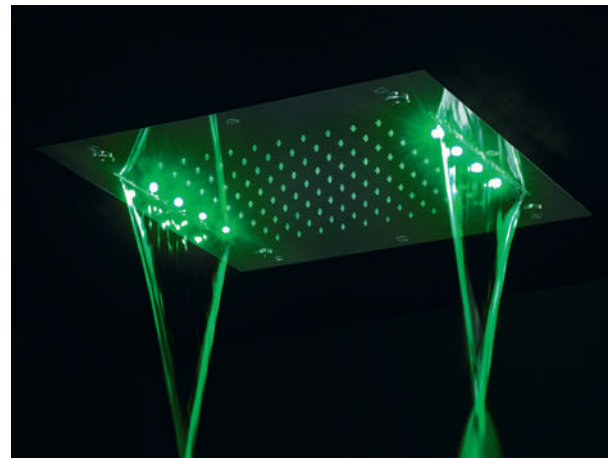

- WELLNESS -