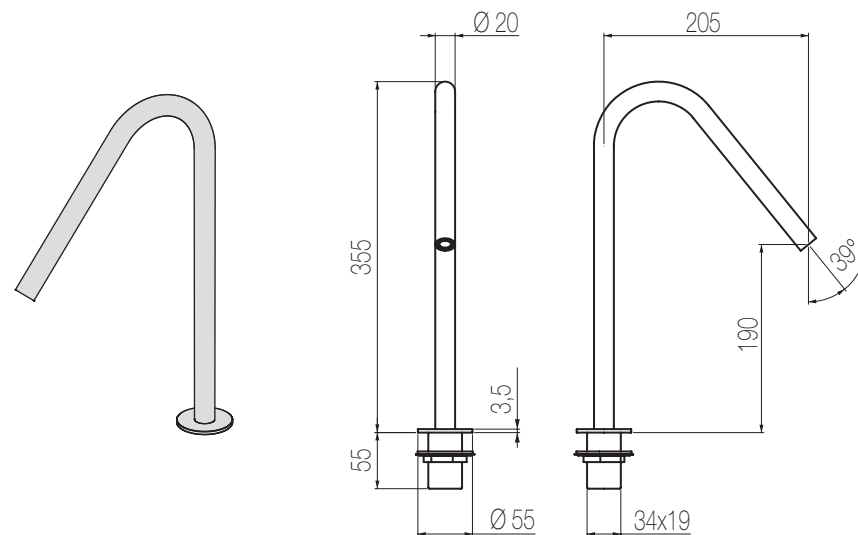

## Bocca lavabo top

**Bocca lavabo top girevole (160°)**  
Deck-mounted swivel spout (160°) for basin

Finiture / Finishing	Codice / Code	Prezzo / Price
Inox spazzolato / Brushed stainless steel	<b>CHT1 S</b>	€
Inox lucido / Polished stainless steel	<b>CHT1 L</b>	€

## Bocca lavabo top

**Bocca lavabo top grande girevole (160°)**  
Bg deck-mounted swivel spout (160°) for basin

Finiture / Finishing	Codice / Code	Prezzo / Price
Inox spazzolato / Brushed stainless steel	<b>CHT2 S</b>	€
Inox lucido / Polished stainless steel	<b>CHT2 L</b>	€

## Bocca lavabo top

**Bocca lavabo top girevole (160°) con canna a ponte**  
Deck-mounted swivel spout (160°) for basin with bridge-shaped spout

Finiture / Finishing	Codice / Code	Prezzo / Price
Inox spazzolato / Brushed stainless steel	<b>CHT50 S</b>	€
Inox lucido / Polished stainless steel	<b>CHT50 L</b>	€