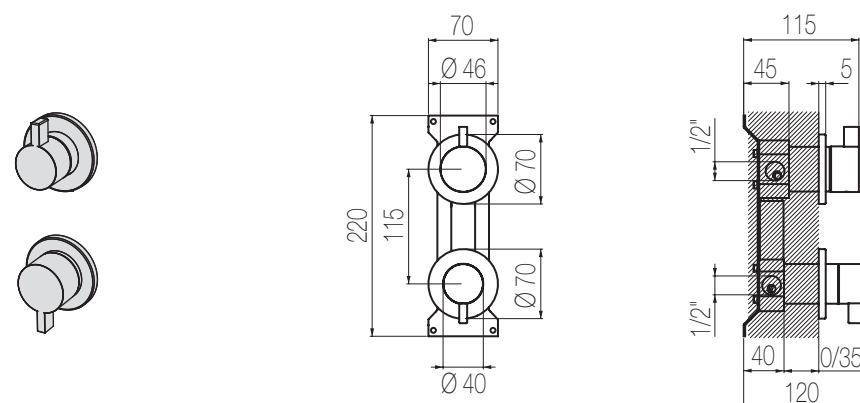

Finiture / Finishing	Codice / Code	Prezzo / Price
Inox spazzolato / Brushed stainless steel	TXQ5 S	€
Inox lucido / Polished stainless steel	TXQ5 L	€

Parte incasso / Built-in part