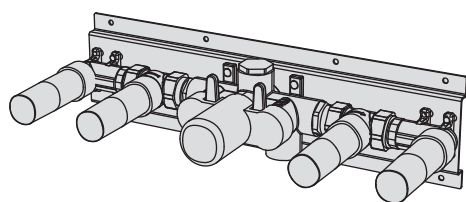

Parte incasso / Built-in part *

Finiture / Finishing

Codice / Code

Prezzo / Price

Inox spazzolato / Brushed stainless steel

INC52 L

€

Inox lucido / Polished stainless steel

INC52 S

€

PORTATA MAX A 3 BAR (uscita libera)
Max flow rate at 3 bar (free way out)

Way out Lt/m **40,0**

* Corpo incasso in ottone con particolari in acciaio

* Brass built-in body with stainless steel components