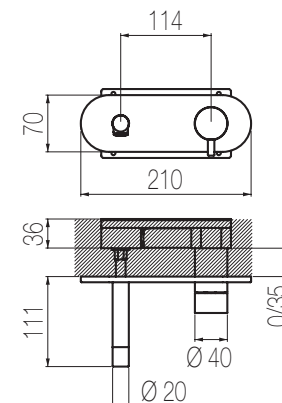

Kit lavabo a muro con piastra unica

Miscelatore monocomando lavabo ad incasso con canna L=100 e piastra unica senza salterello e scarico
Single lever built-in basin mixer with L=100 spout and entire backplate without pop-up waste and drain