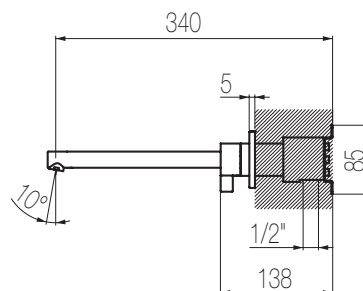

Kit lavabo a muro 3 fori

Miscelatore lavabo tre fori con canna L=250 senza salterello e scarico
3-hole built-in basin mixer with L=250 spout without pop-up waste and drain