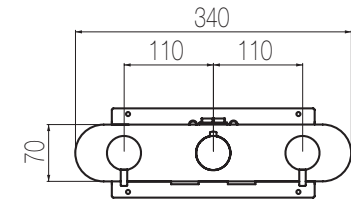

Termostatico con 2 rubinetti di arresto

Miscelatore termostatico a muro con 2 rubinetti di chiusura – raccordo 3/4”

Built-in thermostatic mixer with 2 stop valves - 3/4" connection

Parte estetica / External part

Finiture / Finishing	Codice / Code	Prezzo / Price
Inox spazzolato / Brushed stainless steel	TXQ60 S	€
Inox lucido / Polished stainless steel	TXQ60 L	€