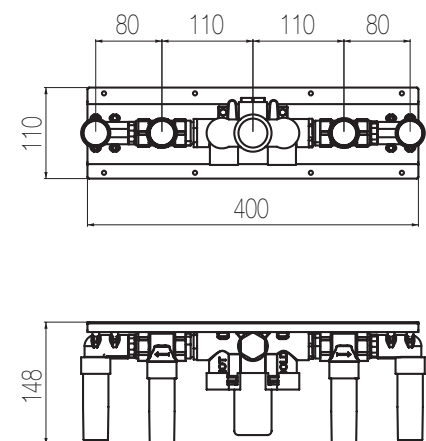

Parte incasso / Built-in part *

Finiture / Finishing

Codice / Code

Prezzo / Price

Inox spazzolato / Brushed stainless steel

INC52 L

€

Inox lucido / Polished stainless steel

INC52 S

€

PORTATA MAX A 3 BAR (uscita libera)
Max flow rate at 3 bar (free way out)

Way out Lt/m **40,0**

* Corpo incasso in ottone con particolari in acciaio

* Brass built-in body with stainless steel components