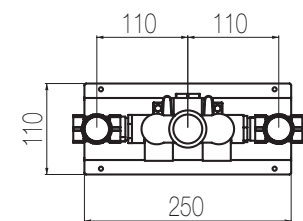

Parte incasso / Built-in part *

Finiture / Finishing	Codice / Code	Prezzo / Price
Inox spazzolato / Brushed stainless steel	INC60 S	€
Inox lucido / Polished stainless steel	INC60 L	€

PORTATA MAX A 3 BAR (uscita libera)
Max flow rate at 3 bar (free way out)

Way out Lt/m **40,0**

* Corpo incasso in ottone con particolari in acciaio

* Brass built-in body with stainless steel components