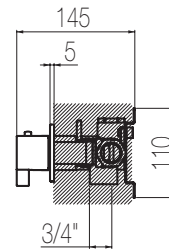

Termostatico con 2 rubinetti di arresto

Miscelatore termostatico a muro con 2 rubinetti di chiusura – raccordo 3/4”

Built-in thermostatic mixer with 2 stop valves - 3/4" connection

Parte estetica / External part

Finiture / Finishing	Codice / Code	Prezzo / Price
Inox spazzolato / Brushed stainless steel	TXQ60 S	€
Inox lucido / Polished stainless steel	TXQ60 L	€