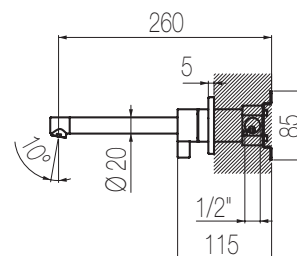

Kit lavabo a muro

Miscelatore lavabo due fori con canna L=190 senza salterello e scarico
2-hole built-in basin mixer with L=190 spout without pop-up waste and drain