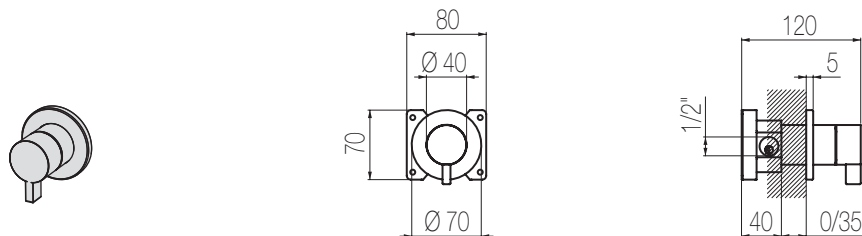

Comando incasso a parete

Miscelatore monocomando incasso a parete
Single lever wall-mounted mixer

Parte estetica / External part

Finiture / Finishing	Codice / Code	Prezzo / Price
Inox spazzolato / Brushed stainless steel	TXQ8 S	€
Inox lucido / Polished stainless steel	TXQ8 L	€

Parte incasso / Built-in part