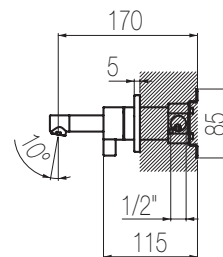

Kit lavabo a muro con piastra unica

Miscelatore monocomando lavabo ad incasso con canna L=100 e piastra unica senza salterello e scarico
Single lever built-in basin mixer with L=100 spout and entire backplate without pop-up waste and drain