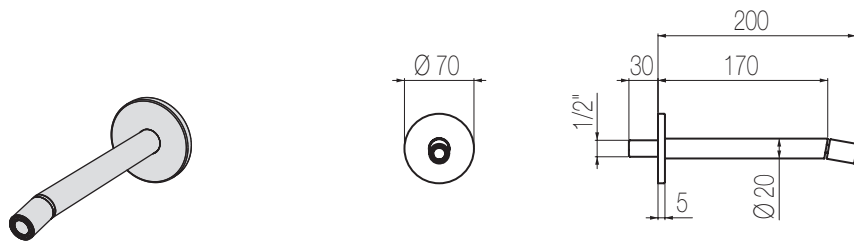

Bocca bidet a muro

Bocca bidet a muro con snodo
Wall bidet spout with swivel junction

Finiture / Finishing	Codice / Code	Prezzo / Price
Inox spazzolato / Brushed stainless steel	CHB50 S	€
Inox lucido / Polished stainless steel	CHB50 L	€

Comando incasso a parete

Miscelatore monocomando incasso a parete
Single lever wall-mounted mixer

Parte estetica / External part