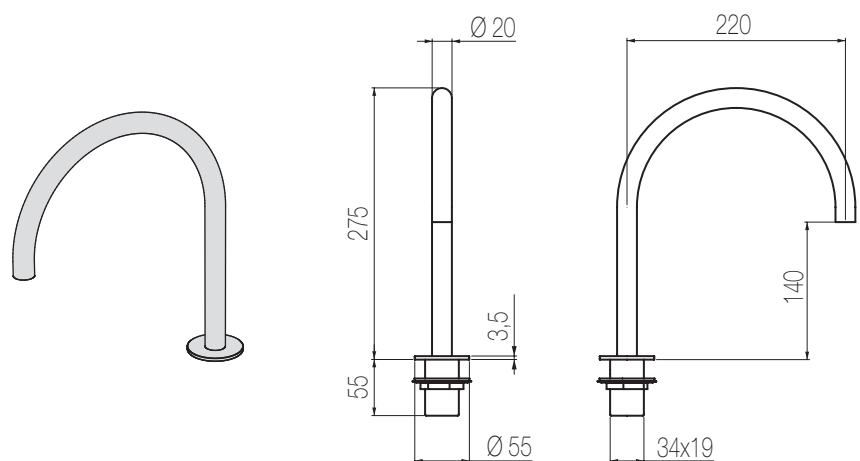

## Bocca lavabo top

**Bocca lavabo top grande girevole (160°)**  
Bg deck-mounted swivel spout (160°) for basin

Finiture / Finishing	Codice / Code	Prezzo / Price
Inox spazzolato / Brushed stainless steel	<b>CHT2 S</b>	€
Inox lucido / Polished stainless steel	<b>CHT2 L</b>	€

## Bocca lavabo top

**Bocca lavabo top girevole (160°) con canna a ponte**  
Deck-mounted swivel spout (160°) for basin with bridge-shaped spout

Finiture / Finishing	Codice / Code	Prezzo / Price
Inox spazzolato / Brushed stainless steel	<b>CHT50 S</b>	€
Inox lucido / Polished stainless steel	<b>CHT50 L</b>	€