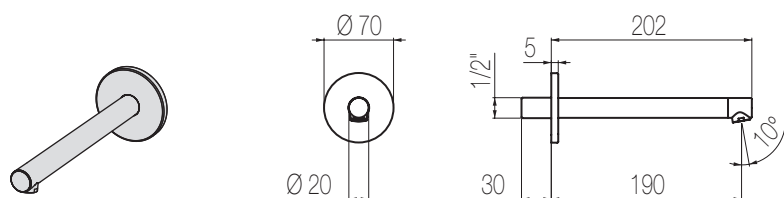

Bocca lavabo a muro

Bocca lavabo a muro L=190 mm
Wall-mounted basin spout L=190 mm

Finiture / Finishing	Codice / Code	Prezzo / Price
Inox spazzolato / Brushed stainless steel	CHM19 S	€
Inox lucido / Polished stainless steel	CHM19 L	€