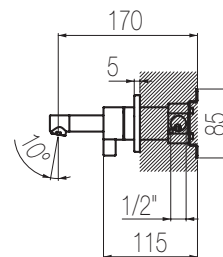

Kit lavabo a muro

Miscelatore lavabo due fori con canna L=100 senza salterello e scarico
2-hole built-in basin mixer with L=100 spout without pop-up waste and drain