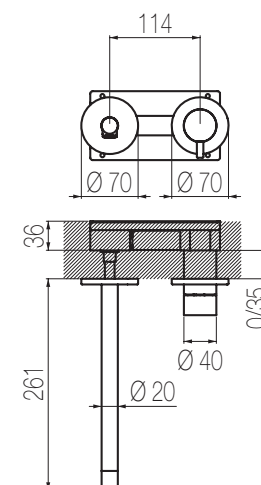

Kit lavabo a muro

Miscelatore lavabo due fori con canna L=250 senza salterello e scarico
2-hole built-in basin mixer with L=250 spout without pop-up waste and drain