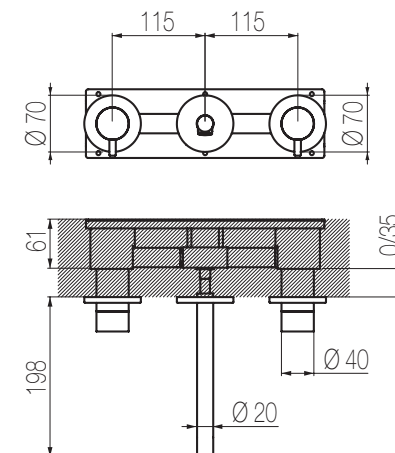

Kit lavabo a muro 3 fori

Miscelatore lavabo tre fori con canna L=190 senza salterello e scarico
3-hole built-in basin mixer with L=190 spout without pop-up waste and drain