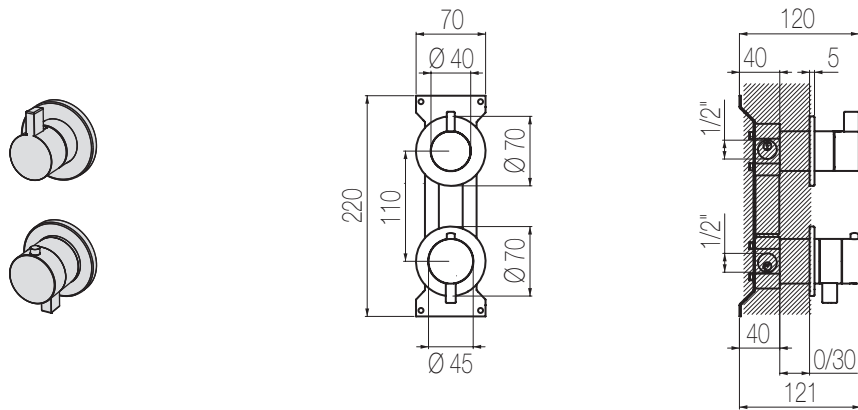

Kit doccia incasso

Miscelatore termostatico coassiale con regolatore di portata e deviatore 2 vie integrato
Coaxial thermostatic mixer with flow regulator and integrated 2 ways diverter

Parte estetica / External part

Finiture / Finishing

Codice / Code

Prezzo / Price

Inox spazzolato / Brushed stainless steel

TER2 S

€

Inox lucido / Polished stainless steel

TER2 L

€