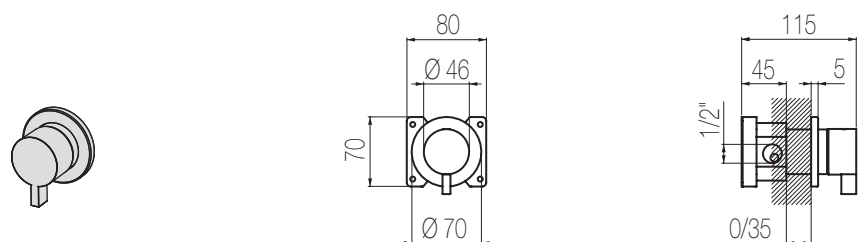

Deviatore 3 vie

Comando deviatore incasso 3 vie
Built-in 3 ways diverter

Parte estetica / External part

Finiture / Finishing	Codice / Code	Prezzo / Price
Inox spazzolato / Brushed stainless steel	TXQ11 S	€
Inox lucido / Polished stainless steel	TXQ11 L	€

Parte incasso / Built-in part