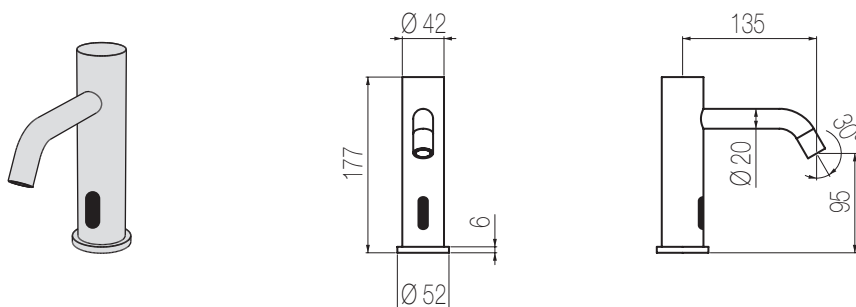

Finiture / Finishing	Codice / Code	Prezzo / Price
Inox spazzolato / Brushed stainless steel	AUT1 S	€
Inox lucido / Polished stainless steel	AUT1 L	€

RICAMBI

Vitone

Vitone ceramico
Ceramic valve

Finiture / Finishing	Codice / Code	Prezzo / Price
	VIT1	€

Compatibile con / Compatible with:

MONO1, MONO2

Aeratore

Aeratore M16,5x1
Aerator M16,5x1

Finiture / Finishing	Codice / Code	Prezzo / Price
	AER1	€

Compatibile con / Compatible with:

MONO1, MONO2