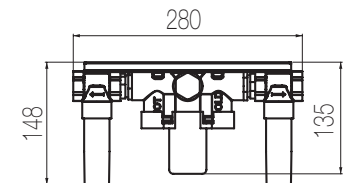

Parte incasso / Built-in part *

Finiture / Finishing	Codice / Code	Prezzo / Price
Inox spazzolato / Brushed stainless steel	INC60 S	€
Inox lucido / Polished stainless steel	INC60 L	€

PORTATA MAX A 3 BAR (uscita libera)
Max flow rate at 3 bar (free way out)

Way out Lt/m **40,0**

* Corpo incasso in ottone con particolari in acciaio

* Brass built-in body with stainless steel components