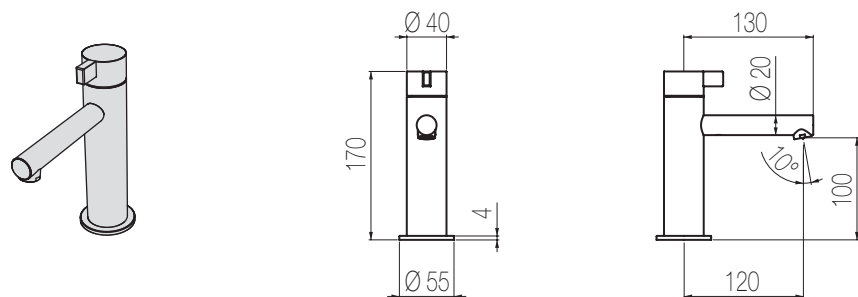

## Lavabo

Miscelatore monocomando lavabo senza salterello e scarico  
Single lever basin mixer without pop-up waste and drain

Finiture / Finishing	Codice / Code	Prezzo / Price
Inox spazzolato / Brushed stainless steel	<b>TXQ1 S</b>	€
Inox lucido / Polished stainless steel	<b>TXQ1 L</b>	€