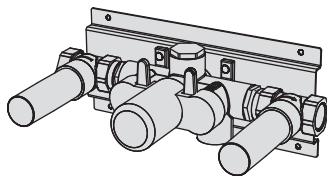

Parte incasso / Built-in part *

Finiture / Finishing	Codice / Code	Prezzo / Price
Inox spazzolato / Brushed stainless steel	INC60 S	€
Inox lucido / Polished stainless steel	INC60 L	€

PORTATA MAX A 3 BAR (uscita libera)
Max flow rate at 3 bar (free way out)

Way out Lt/m **40,0**

* Corpo incasso in ottone con particolari in acciaio

* Brass built-in body with stainless steel components