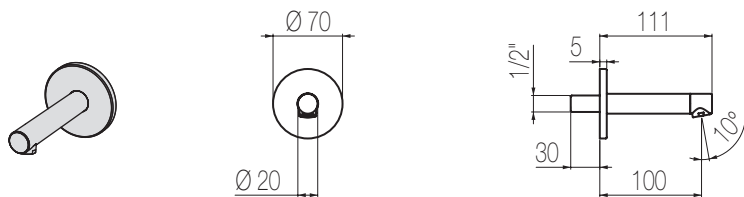

## Bocca lavabo a muro

Bocca lavabo a muro L=100 mm  
Wall-mounted basin spout L=100 mm

Finiture / Finishing	Codice / Code	Prezzo / Price
Inox spazzolato / Brushed stainless steel	<b>CHM10 S</b>	€
Inox lucido / Polished stainless steel	<b>CHM10 L</b>	€