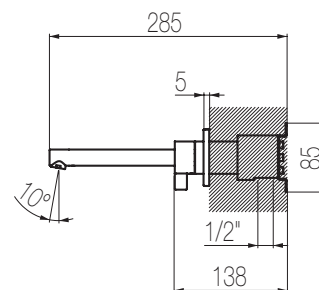

Kit lavabo a muro 3 fori

Miscelatore lavabo tre fori con canna L=190 senza salterello e scarico
3-hole built-in basin mixer with L=190 spout without pop-up waste and drain