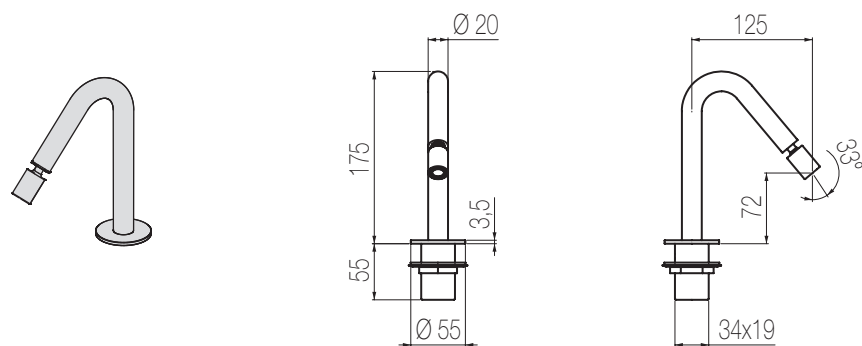

## Bocca lavabo top

**Bocca lavabo top girevole (160°) con canna a ponte**  
Deck-mounted swivel spout (160°) for basin with bridge-shaped spout

Finiture / Finishing	Codice / Code	Prezzo / Price
Inox spazzolato / Brushed stainless steel	<b>CHT50 S</b>	€
Inox lucido / Polished stainless steel	<b>CHT50 L</b>	€

## Bocca lavabo top

**Bocca lavabo top girevole (160°) grande con canna a ponte**  
Big deck-mounted swivel spout (160°) for basin with bridge-shaped spout

Finiture / Finishing	Codice / Code	Prezzo / Price
Inox spazzolato / Brushed stainless steel	<b>CHT51 S</b>	€
Inox lucido / Polished stainless steel	<b>CHT51 L</b>	€

## Bocca bidet top

Bocca bidet top girevole (160°) con snodo  
Deck-mounted swivel spout (160°) for bidet with swivel junction

Finiture / Finishing	Codice / Code	Prezzo / Price
Inox spazzolato / Brushed stainless steel	<b>CHB1 S</b>	€
Inox lucido / Polished stainless steel	<b>CHB1 L</b>	€