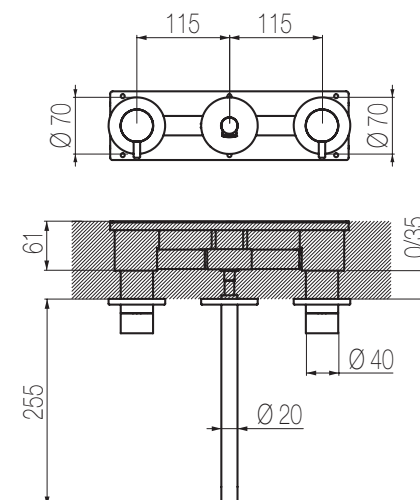

Kit lavabo a muro 3 fori

Miscelatore lavabo tre fori con canna L=250 senza salterello e scarico
3-hole built-in basin mixer with L=250 spout without pop-up waste and drain