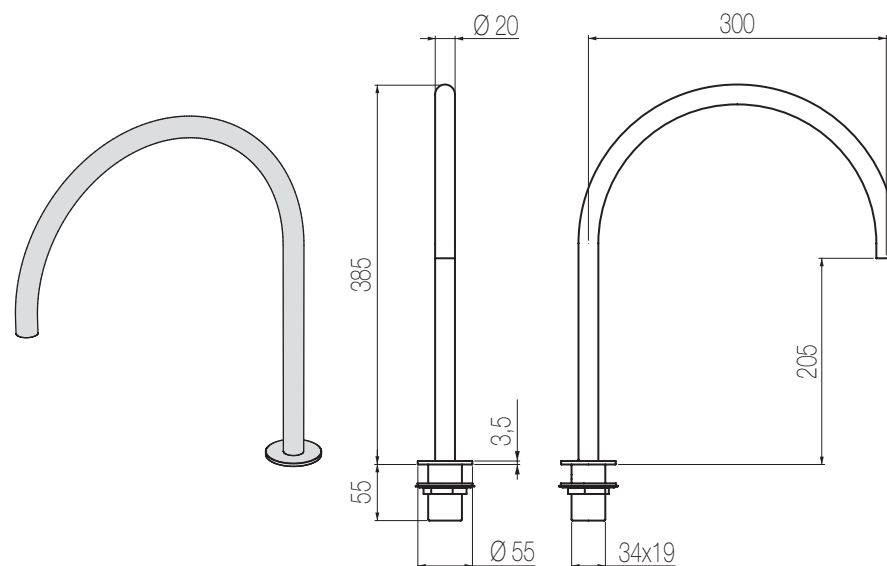

## Bocca lavabo top

**Bocca lavabo top grande girevole (160°)**  
Bg deck-mounted swivel spout (160°) for basin

Finiture / Finishing	Codice / Code	Prezzo / Price
Inox spazzolato / Brushed stainless steel	<b>CHT2 S</b>	€
Inox lucido / Polished stainless steel	<b>CHT2 L</b>	€

## Bocca lavabo top

**Bocca lavabo top girevole (160°) con canna a ponte**  
Deck-mounted swivel spout (160°) for basin with bridge-shaped spout

Finiture / Finishing	Codice / Code	Prezzo / Price
Inox spazzolato / Brushed stainless steel	<b>CHT50 S</b>	€
Inox lucido / Polished stainless steel	<b>CHT50 L</b>	€

## Bocca lavabo top

**Bocca lavabo top girevole (160°) grande con canna a ponte**  
Big deck-mounted swivel spout (160°) for basin with bridge-shaped spout

Finiture / Finishing	Codice / Code	Prezzo / Price
Inox spazzolato / Brushed stainless steel	<b>CHT51 S</b>	€
Inox lucido / Polished stainless steel	<b>CHT51 L</b>	€