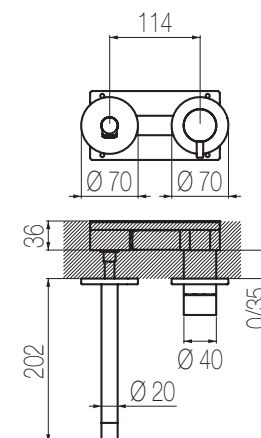

Kit lavabo a muro

Miscelatore lavabo due fori con canna L=190 senza salterello e scarico
2-hole built-in basin mixer with L=190 spout without pop-up waste and drain