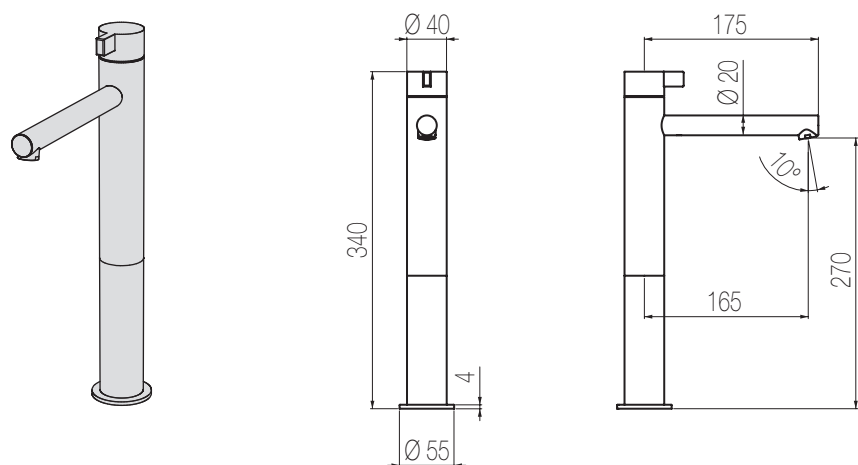

Finiture / Finishing	Codice / Code	Prezzo / Price
Inox spazzolato / Brushed stainless steel	TXQ3 S	€
Inox lucido / Polished stainless steel	TXQ3 L	€

Lavabo rialzato alto

Miscelatore monocomando lavabo rialzato alto senza salterello e scarico
Single lever tall basin mixer without pop-up waste and drain