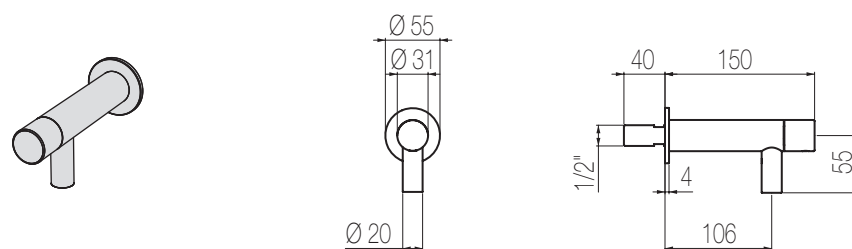

Finiture / Finishing	Codice / Code	Prezzo / Price
Inox spazzolato / Brushed stainless steel	MONO1 S	€
Inox lucido / Polished stainless steel	MONO1 L	€

Lavabo con fotocellula

Miscelatore lavabo con fotocellula senza salterello e scarico
Basin mixer with photocell without pop-up waste and drain