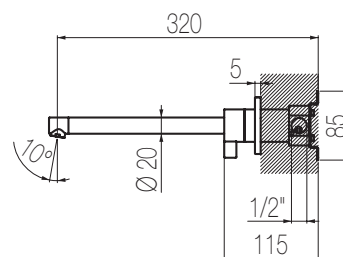

Kit lavabo a muro

Miscelatore lavabo due fori con canna L=250 senza salterello e scarico
2-hole built-in basin mixer with L=250 spout without pop-up waste and drain