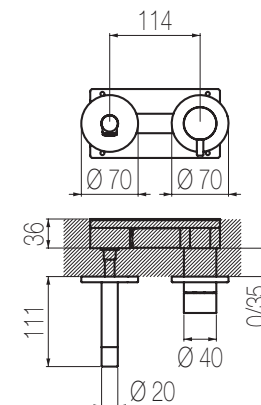

Kit lavabo a muro

Miscelatore lavabo due fori con canna L=100 senza salterello e scarico
2-hole built-in basin mixer with L=100 spout without pop-up waste and drain