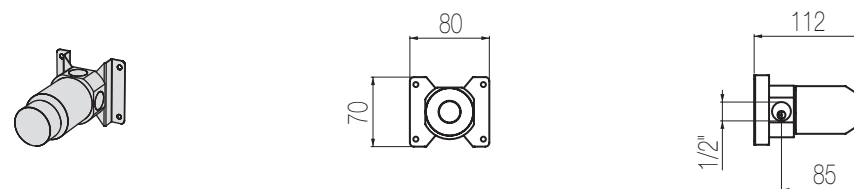

Finiture / Finishing	Codice / Code	Prezzo / Price
Inox spazzolato / Brushed stainless steel	INC8 S	€
Inox lucido / Polished stainless steel	INC8 L	€

PORTATA MAX A 3 BAR (uscita libera)
Max flow rate at 3 bar (free way out)

Way out Lt/m **26,0**

Miscelatore termostatico coassiale

Miscelatore termostatico incasso a muro con regolatore di portata
Built-in wall thermostatic mixer with waterflow capacity regulation

Parte estetica / External part