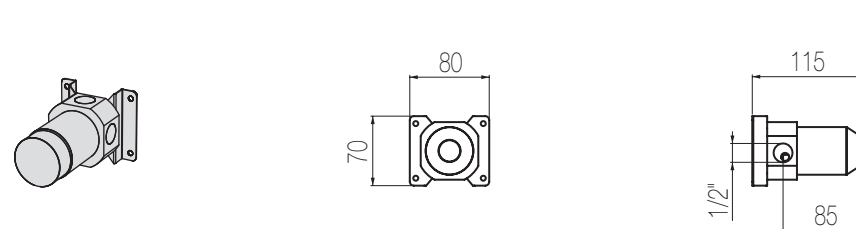

Finiture / Finishing	Codice / Code	Prezzo / Price
Inox spazzolato / Brushed stainless steel	INC11 S	€
Inox lucido / Polished stainless steel	INC11 L	€

PORTATA MAX A 3 BAR (uscita libera)
Max flow rate at 3 bar (free way out)

Way out Lt/m **36,0**