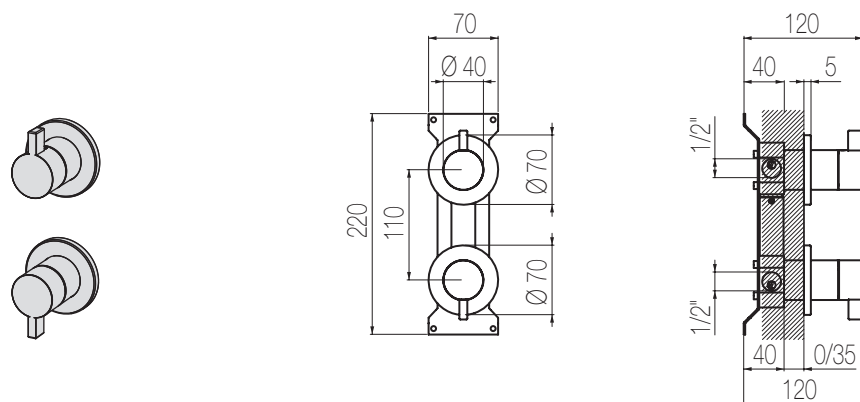

Kit doccia incasso

Miscelatore doccia incasso con deviatore 2 vie integrato
Built-in shower mixer with integrated 2-ways diverter

Parte estetica / External part

Finiture / Finishing	Codice / Code	Prezzo / Price
Inox spazzolato / Brushed stainless steel	TXQ9 S	€
Inox lucido / Polished stainless steel	TXQ9 L	€

Parte incasso / Built-in part