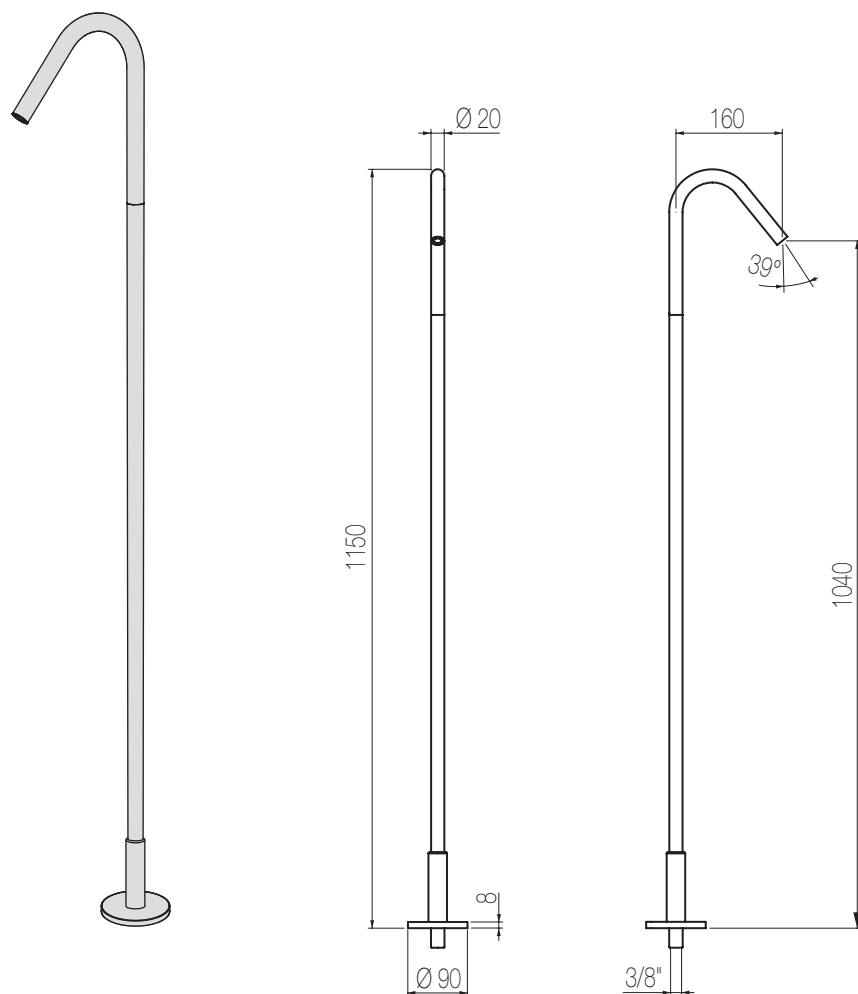

Bocca a pavimento

Bocca lavabo con alimentazione a pavimento
Free-standing floor basin spout

Finiture / Finishing

Codice / Code

Prezzo / Price

Inox spazzolato / Brushed stainless steel

CHP1 S

€

Inox lucido / Polished stainless steel

CHP1 L

€