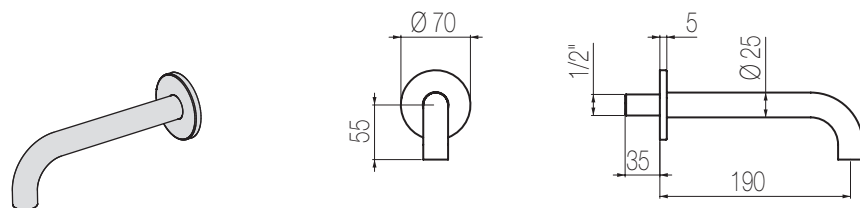

Bocca vasca a muro

Bocca vasca a muro L=190 mm
Wall-mounted bath spout L=190 mm

Finiture / Finishing	Codice / Code	Prezzo / Price
Inox spazzolato / Brushed stainless steel	CHV19 S	€
Inox lucido / Polished stainless steel	CHV19 L	€