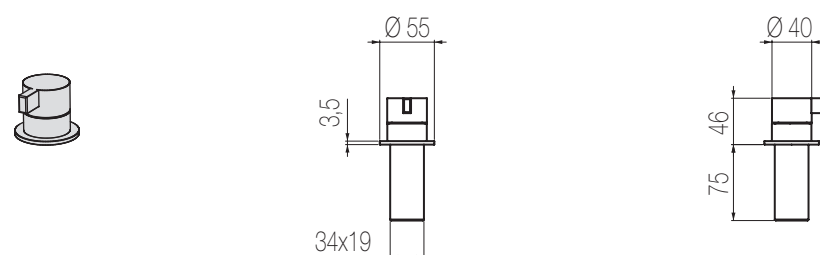

Finiture / Finishing	Codice / Code	Prezzo / Price
Inox spazzolato / Brushed stainless steel	TXQ12 S	€
Inox lucido / Polished stainless steel	TXQ12 L	€