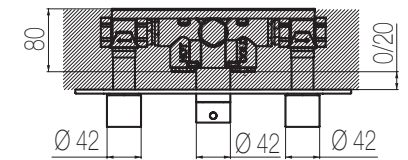

Termostatico con 2 rubinetti di arresto

Miscelatore termostatico a muro con 2 rubinetti di chiusura – raccordo 3/4”

Built-in thermostatic mixer with 2 stop valves - 3/4" connection

Parte estetica / External part

Finiture / Finishing	Codice / Code	Prezzo / Price
Inox spazzolato / Brushed stainless steel	TXQ60 S	€
Inox lucido / Polished stainless steel	TXQ60 L	€