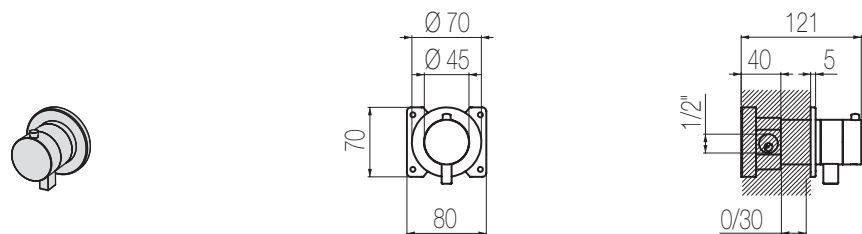

Finiture / Finishing	Codice / Code	Prezzo / Price
Inox spazzolato / Brushed stainless steel	TER1 S	€
Inox lucido / Polished stainless steel	TER1 L	€

Parte incasso / Built-in part