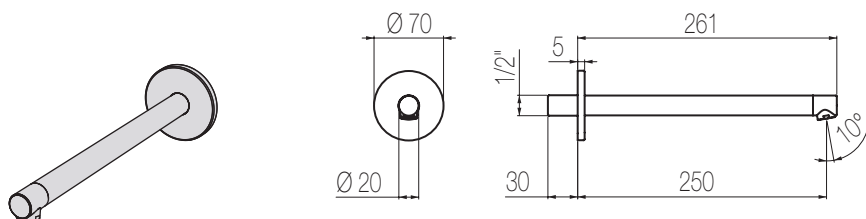

Bocca lavabo a muro

Bocca lavabo a muro L=250 mm
Wall-mounted basin spout L=250 mm

Finiture / Finishing	Codice / Code	Prezzo / Price
Inox spazzolato / Brushed stainless steel	CHM25 S	€
Inox lucido / Polished stainless steel	CHM25 L	€