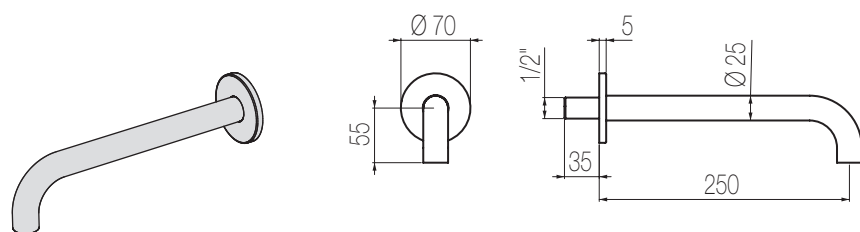

Bocca vasca a muro

Bocca vasca a muro L=250 mm
Wall-mounted bath spout L=250 mm

Finiture / Finishing	Codice / Code	Prezzo / Price
Inox spazzolato / Brushed stainless steel	CHV25 S	€
Inox lucido / Polished stainless steel	CHV25 L	€