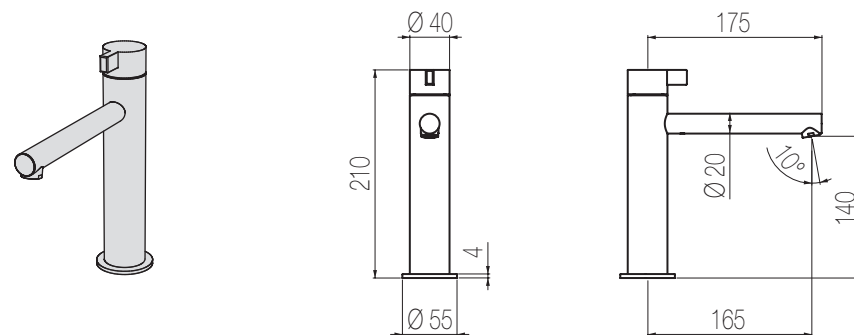

Finiture / Finishing	Codice / Code	Prezzo / Price
Inox spazzolato / Brushed stainless steel	TXQ2 S	€
Inox lucido / Polished stainless steel	TXQ2 L	€

Lavabo rialzato

Miscelatore monocomando lavabo rialzato senza salterello e scarico
Single lever high basin mixer without pop-up waste and drain