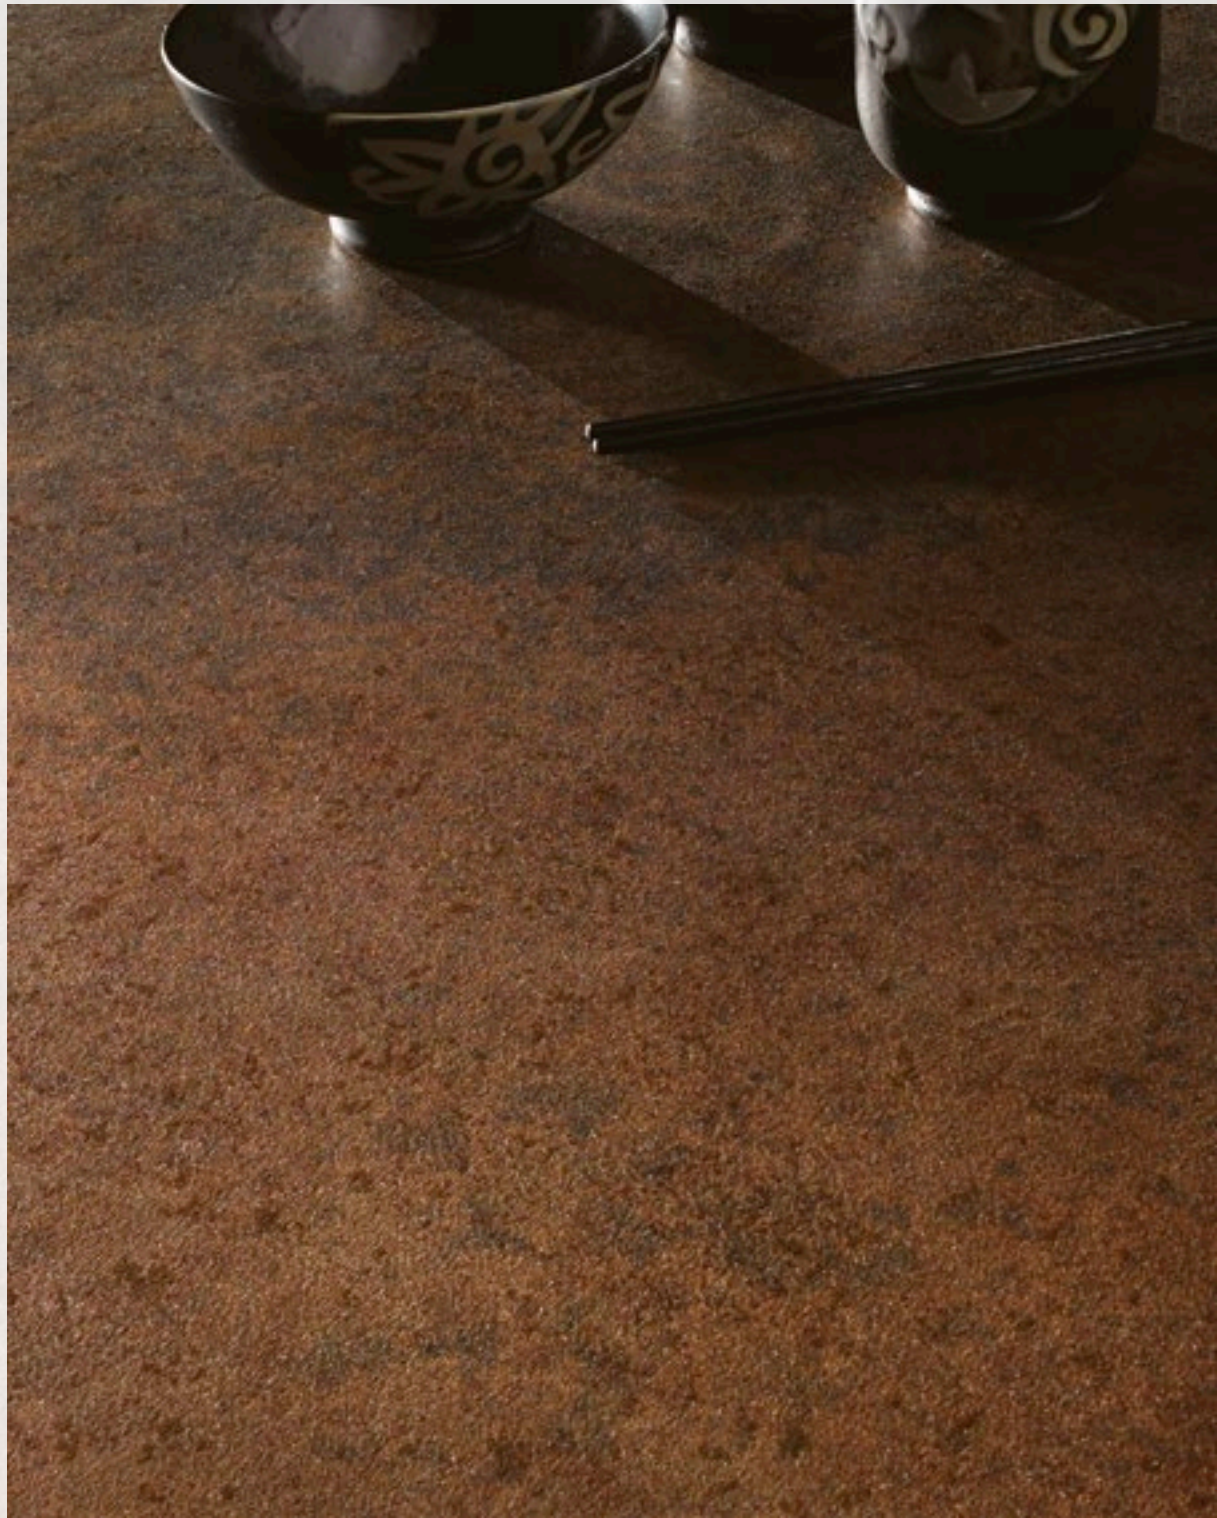

20 ANNI / 20 YEARS
RESIDENZIALE / RESIDENTIAL

10 ANNI / 10 YEARS
PUBBLICO / PUBLIC

METAL

IRON

5plus

GRAPHIC PATTERNS

METAL

IRON |  5,5mm | 100x100cm / 39"x39"