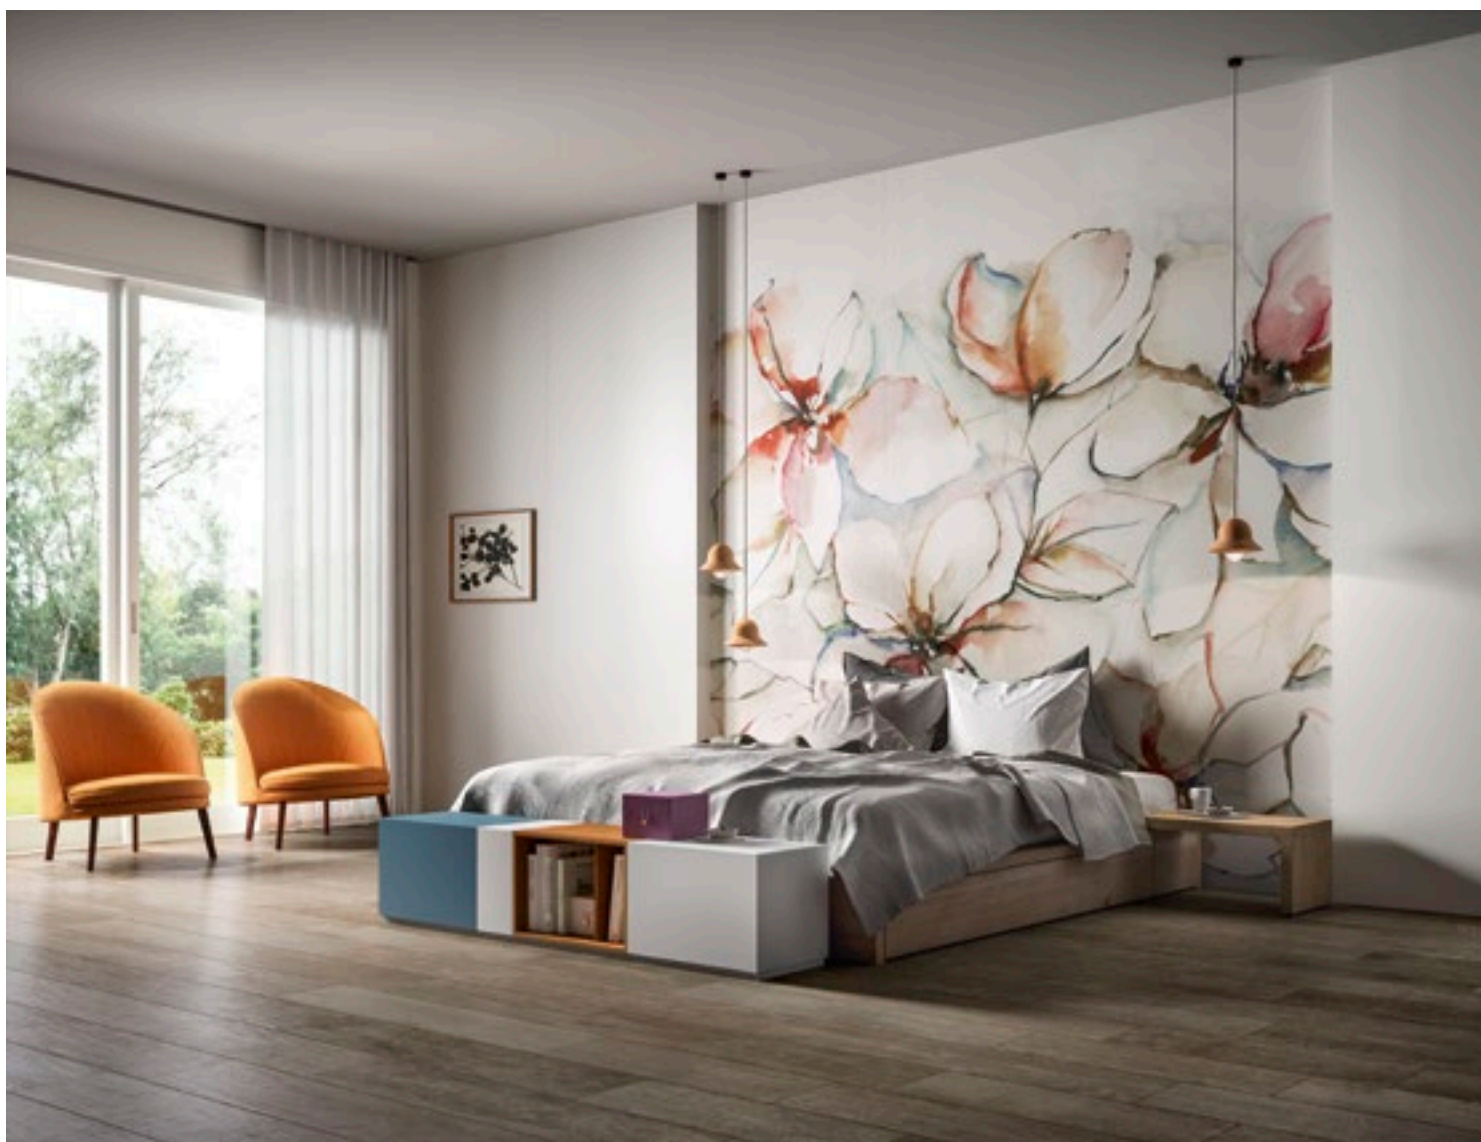

Wall: SKETCH - FREESTYLE | ➤ 3,5mm | 100x300cm / 39"x118"

Floor: LIMESTONE - OYSTER HONED RETT | ➤ 14mm | 60x120cm / 24"x48"

Wall: **SCRIPT** | ➤ 3,5mm | 100x300cm / 39"x118"

Floor: **FOREST - NOCE** | ➤ 5,5mm | 20x120 - 20X180cm / 39"x39"

Wall: **NEOCLASSIC** | ➤ 3,5mm | 100x300cm / 39"x118"

Floor: **SECRET STONE - PRECIOUS BEIGE HONED RETT** | ➤ 14mm | 90x90cm / 36"x36"

WONDERWALL

Wall: LOTUS | 3,5mm | 100x300cm / 39"x118"

Floor: FOREST - CEMBRO | 14mm | 20x120cm / 8"x48"