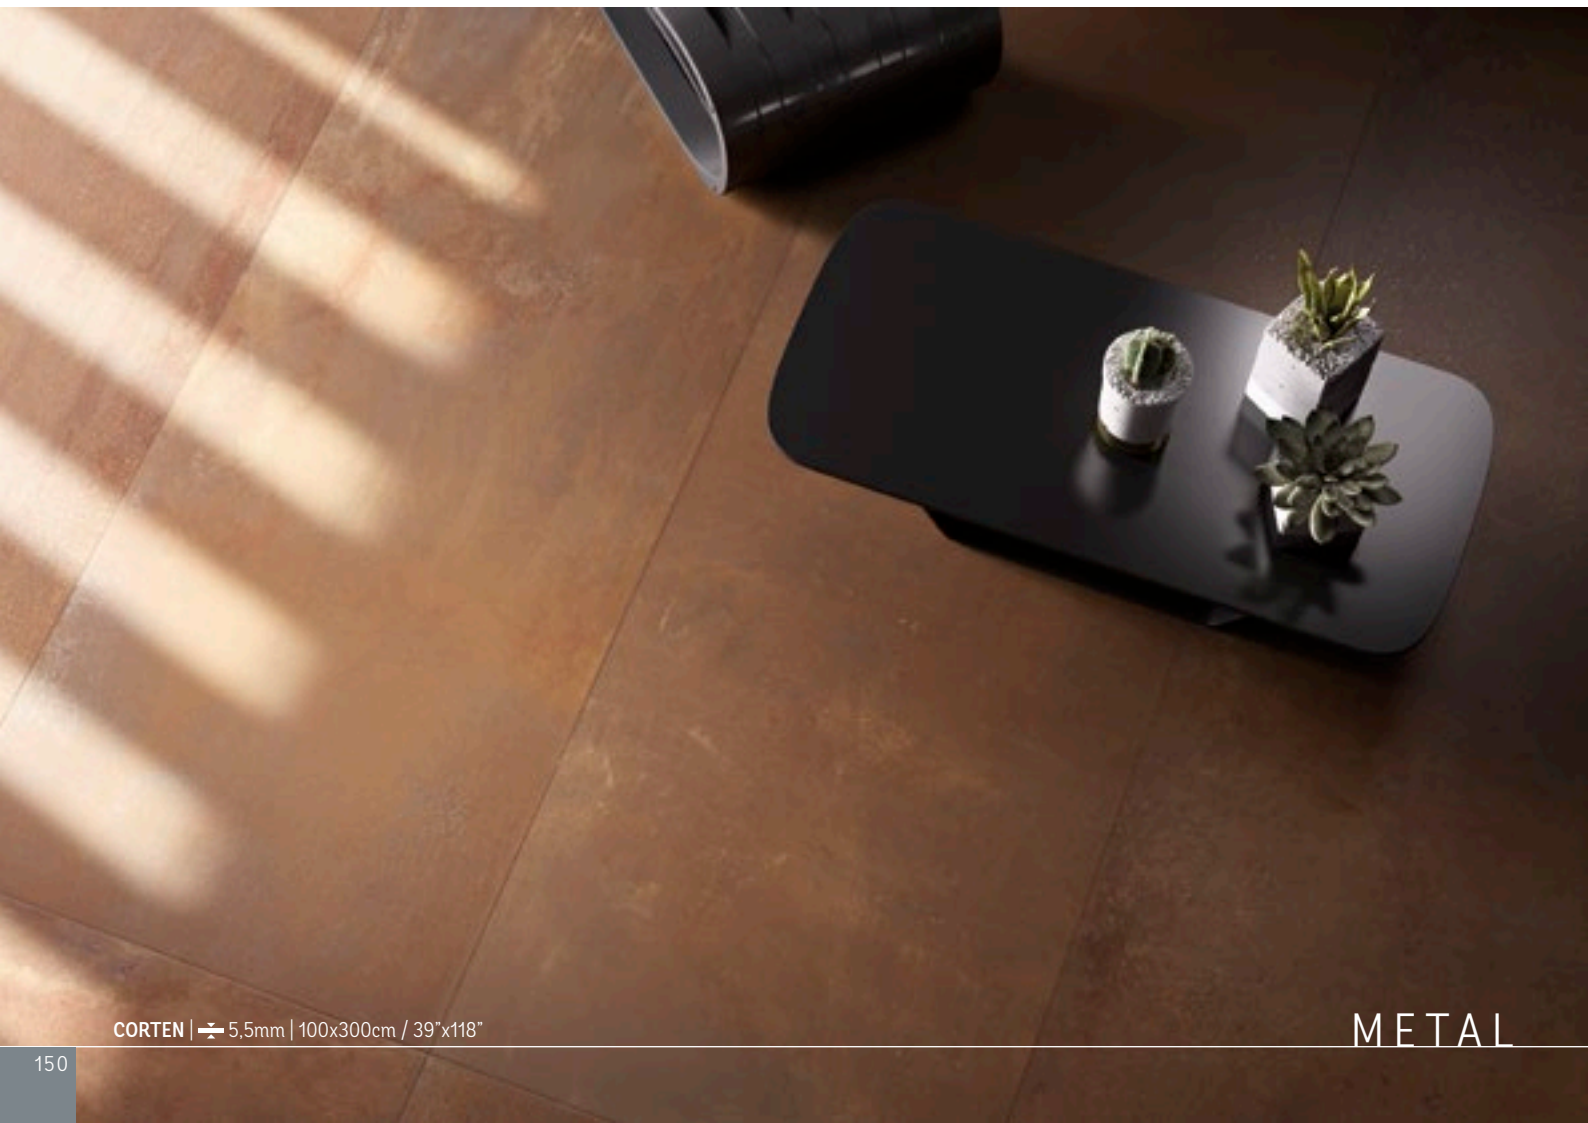

CORTEN

5plus

GRAPHIC PATTERNS