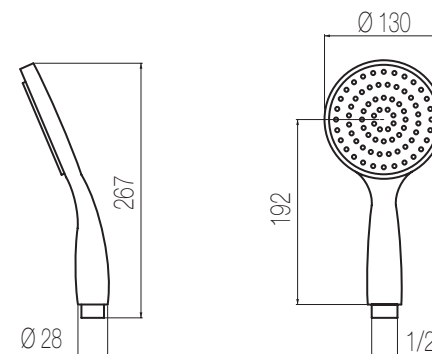

Doccette

Doccia Big Puka monogetto in abs
Big Puka single-jet abs hand shower