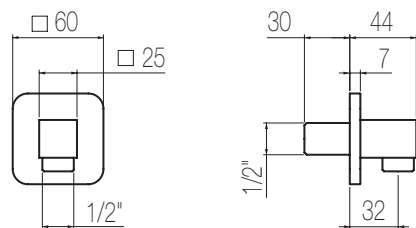

WELLNESS

Prese acqua

Preso acqua raggiata
Rounded water connection

Finiture / Finishing	Codice / Code	Prezzo / Price
Cromato / Chrome	PRE7 1	€
Nikel spazzolato / Brushed nikel	PRE7 8	€

Prese acqua

Preso acqua tonda
Round water connection