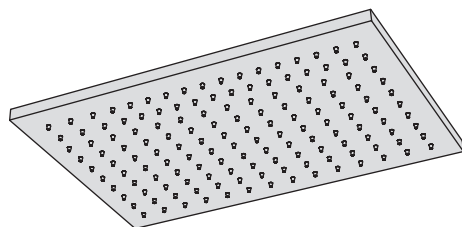

WELLNESS

Soffioni Top

Soffione in ottone 390x260 mm
Brass shower head 390x260 mm

BAR	1	2	3
Soffione / Showerhead			
Lt/m	12,0	14,0	14,0

Finiture / Finishing

Cromato / Chrome

Nikel spazzolato / Brushed nikel