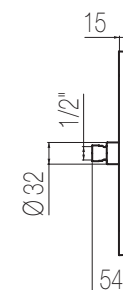

WELLNESS

Soffioni Top

Soffione in ottone 390x260 mm
Brass shower head 390x260 mm

BAR	1	2	3
Soffione / Showerhead			
Lt/m	12,0	14,0	14,0

Finiture / Finishing

Cromato / Chrome

Nikel spazzolato / Brushed nikel

BAR	1	2	3
Soffione / Showerhead			
Lt/m	12,0	14,0	15,0

Finiture / Finishing

Cromato / Chrome

Nikel spazzolato / Brushed nikel

Codice / Code

OXO1 1

OXO1 8

Prezzo / Price

€

€

Soffioni Oxo

Soffione abs 300x300 mm raggiato
Abs rounded shower head 300x300 mm

BAR	1	2	3
Soffione / Showerhead			
Lt/m	10,0	14,0	15,0

Finiture / Finishing

Cromato / Chrome

Nikel spazzolato / Brushed nikel