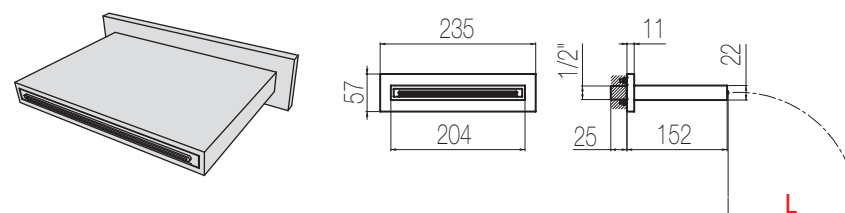

Bocca a cascata a parete
Wall-mounted waterfall spout

BAR	1	2	3
Lt/m	14,0	15,0	15,0
Installazione / Installation H 200 cm			
L	50 cm	60 cm	70 cm

Finiture / Finishing

Codice / Code

Prezzo / Price

Cromato / Chrome