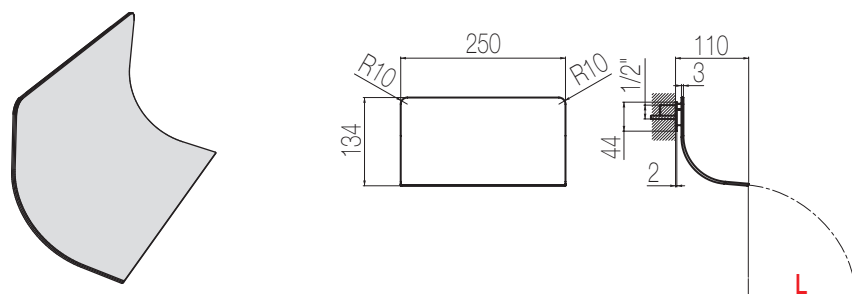

Bocche a cascata

Bocca a cascata curva a parete
Wall-mounted curved waterfall spout

BAR	1	2	3
Lt/m	12,0	18,5	23,5
L	60 cm	70 cm	80 cm

Installazione / Installation H 230 cm

Finiture / Finishing	Codice / Code	Prezzo / Price
Cromato / Chrome	CAS8 L	€
Nikel spazzolato / Brushed nikel	CAS8 S	€