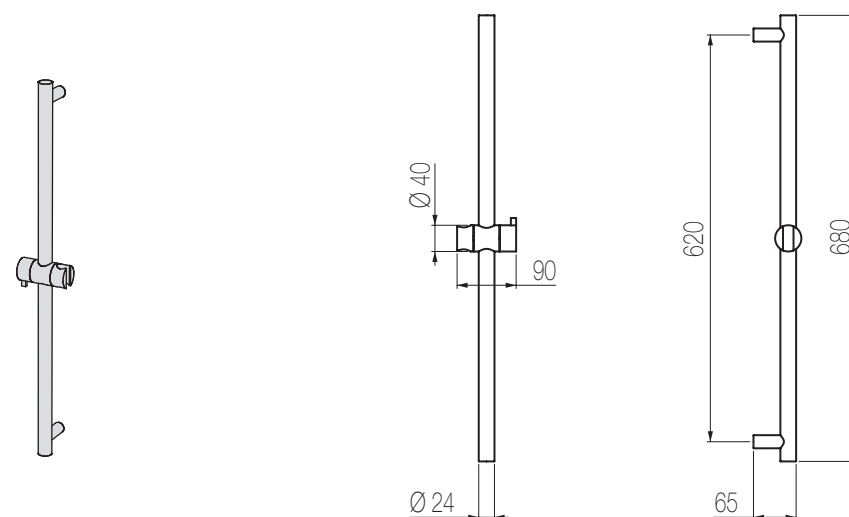

Aste saliscendi

Asta saliscendi Miami L=680
Miami shower bar L=680

Finiture / Finishing

Codice / Code

Prezzo / Price

Cromato / Chrome

ASO6 1

€

Nikel spazzolato / Brushed nikel

ASO6 8

€