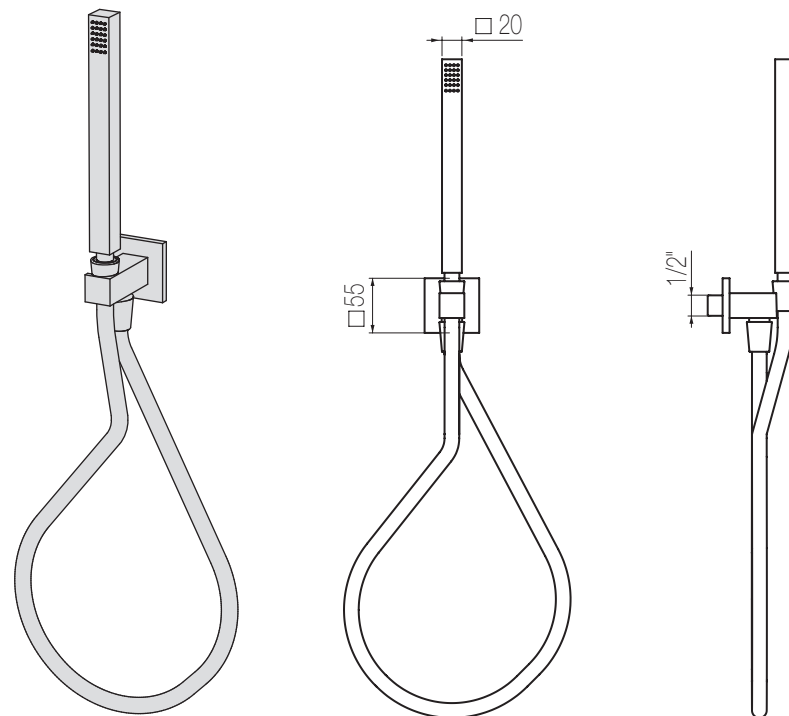

Finiture / Finishing

Codice / Code Prezzo / Price

Cromo + flex. argento / Chrome + silver hose	K5 1 S	€
Cromo + flex. bianco / Chrome + white hose	K5 1 B	€
Cromo + flex. nero / Chrome + black hose	K5 1 N	€
Nikel spazz. + flex. argento / Brushed nikel + silver hose	K5 8 S	€
Nikel spazz. + flex. bianco / Brushed nikel + white hose	K5 8 B	€
Nikel spazz. + flex. nero / Brushed nikel + black hose	K5 8 N	€