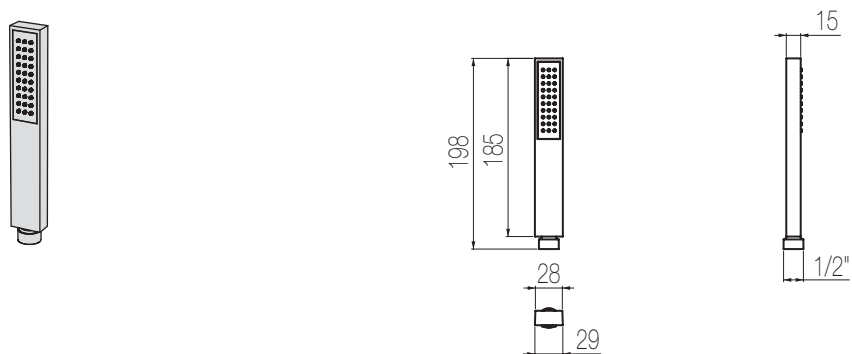

Doccette

Doccia Sajo monogetto in abs
Sajo single-jet abs hand shower

Finiture / Finishing

Codice / Code

Prezzo / Price

Cromato / Chrome

DOC7 1

€

Nikel spazzolato / Brushed nikel

DOC7 8

€