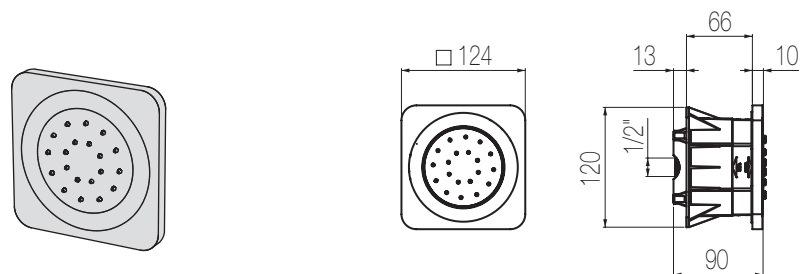

WELLNESS

Spinjet

Bodyjet con gioco d'acqua a rotazione in ottone e abs raggiato
Rounded bodyjet with rotating water feature made of brass and abs

BAR	1	2	3
Lt/m	1,5	2,5	4,0

Finiture / Finishing	Codice / Code	Prezzo / Price
Cromato / Chrome	BJM7 1	€
Nikel spazzolato / Brushed nikel	BJM7 8	€

Spinjet

Bodyjet con gioco d'acqua a rotazione in ottone e abs tondo
Round bodyjet with rotating water feature made of brass and abs