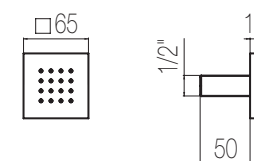

Bodyjet

Bodyjet quadro fisso in ottone
Squared fixed bodyjet made of brass

BAR	1	2	3
Lt/m	1,0	2,5	4,0

Finiture / Finishing	Codice / Code	Prezzo / Price
Cromato / Chrome	BJM4 1	€
Nikel spazzolato / Brushed nikel	BJM4 8	€