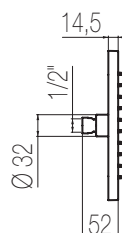

Soffioni Oxo

Soffione abs 220x220 mm raggiato
Abs rounded shower head 220x220 mm

BAR	1	2	3
Soffione / Showerhead			
Lt/m	12,0	14,0	15,0

Finiture / Finishing

Cromato / Chrome

Nikel spazzolato / Brushed nikel

Codice / Code

OXO1 1

OXO1 8

Prezzo / Price

€

€