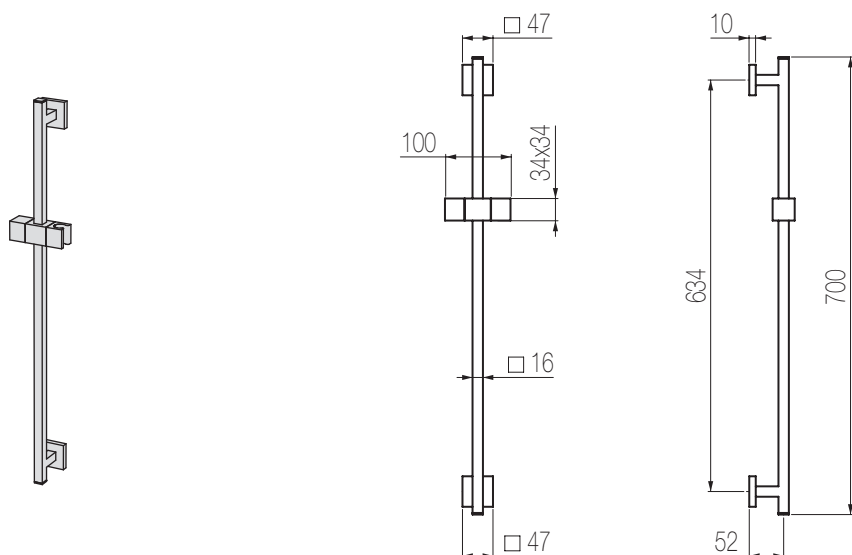

WELLNESS

Aste saliscendi

Asta saliscendi Quadra
Quadra shower bar

Finiture / Finishing

Codice / Code

Prezzo / Price

Cromato / Chrome

ASO2 1

€

Nikel spazzolato / Brushed nikel

ASO2 8

€

Aste saliscendi

Asta saliscendi Team con presa acqua integrata
Team shower bar with integrated water connection