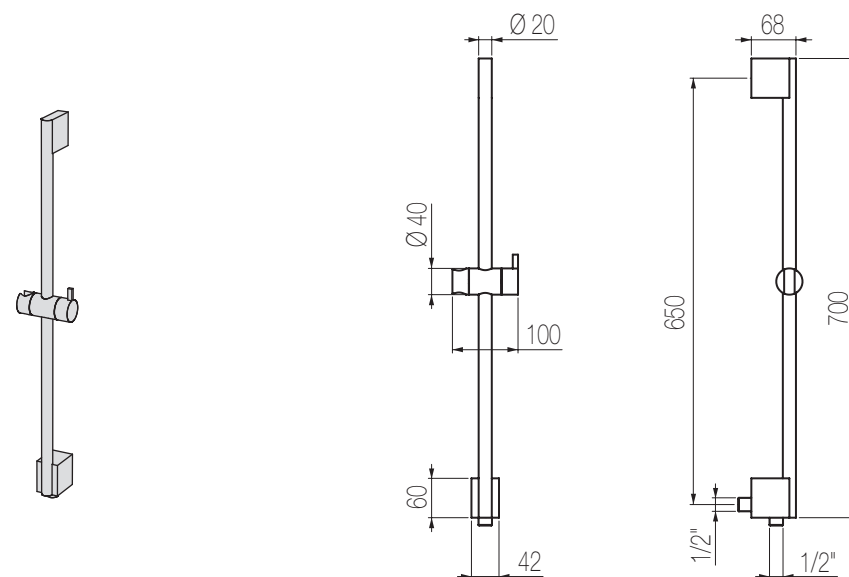

Finiture / Finishing

Codice / Code

Prezzo / Price

Cromato / Chrome

ASO4 1

€

Nikel spazzolato / Brushed nikel

ASO4 8

€