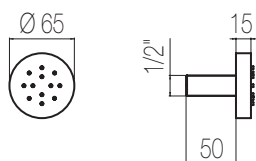

WELLNESS

Bodyjet

Bodyjet tondo fisso in ottone
Round fixed bodyjet made of brass

BAR	1	2	3
Lt/m	1,0	2,5	4,0

Finiture / Finishing	Codice / Code	Prezzo / Price
Cromato / Chrome	BJM3 1	€
Nikel spazzolato / Brushed nikel	BJM3 8	€