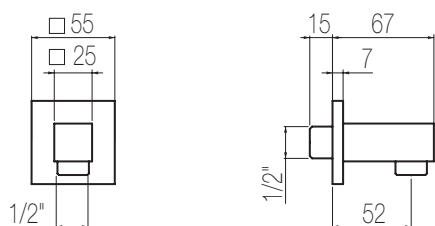

Prese acqua

Preso acqua quadra
Squared water connection

Finiture / Finishing	Codice / Code	Prezzo / Price
Cromato / Chrome	PRE5 1	€
Nikel spazzolato / Brushed nikel	PRE5 8	€

Prese acqua

Preso acqua con supporto tonda
Round water connection with holder