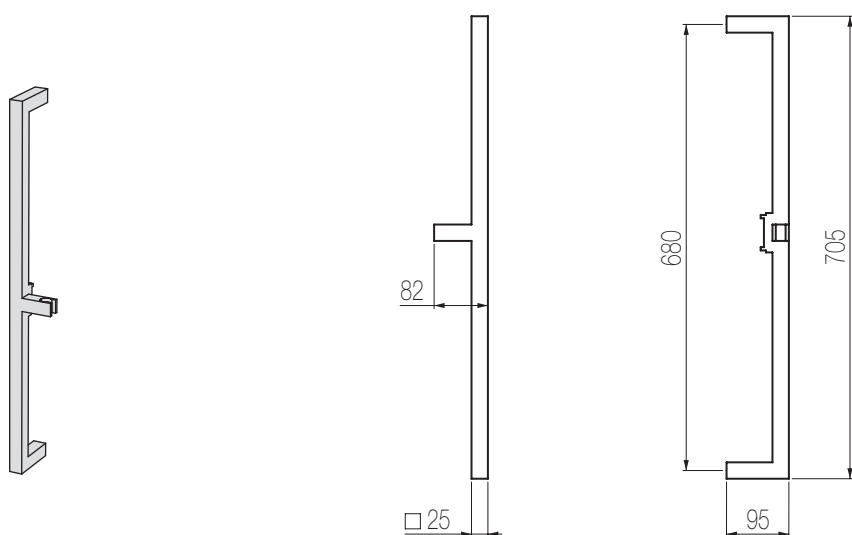

Aste saliscendi

Asta saliscendi Recta
Recta shower bar

Finiture / Finishing

Codice / Code

Prezzo / Price

Cromato / Chrome

ASO5 1

€

Nikel spazzolato / Brushed nikel

ASO5 8

€