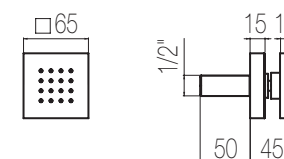

Bodyjet

Bodyjet quadro direzionabile in ottone
Squared adjustable bodyjet made of brass

BAR	1	2	3
Lt/m	1,0	2,5	4,0

Finiture / Finishing	Codice / Code	Prezzo / Price
Cromato / Chrome	BJM6 1	€
Nikel spazzolato / Brushed nikel	BJM6 8	€