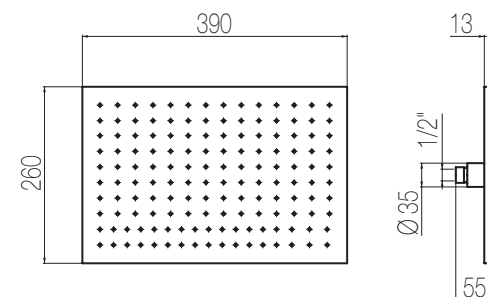

WELLNESS

Soffioni Top

Soffione in ottone 390x260 mm
Brass shower head 390x260 mm

BAR	1	2	3
Soffione / Showerhead			
Lt/m	12,0	14,0	14,0

Finiture / Finishing

Cromato / Chrome

Nikel spazzolato / Brushed nikel