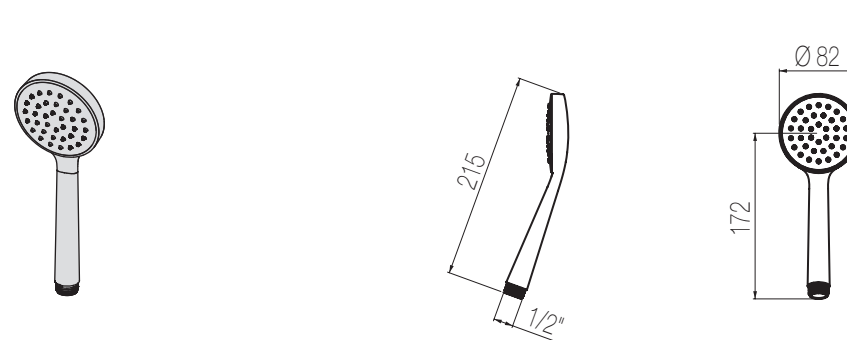

Doccette

Doccia Bob monogetto in abs
Bob single-jet abs hand shower

Finiture / Finishing

Codice / Code

Prezzo / Price

Cromato / Chrome

DOC6 1

€