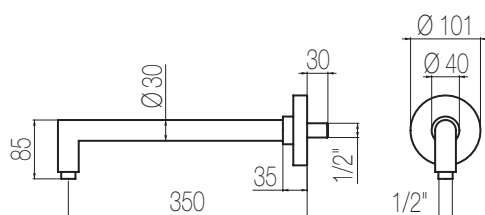

WELLNESS

Bracci doccia

Braccio doccia a parete tondo rinforzato
Wall-mounted reinforced round shower arm

Per soffioni da 300/400 obbligatorio kit di rinforzo.
For size 300/400 shower head the reinforce kit is mandatory.

Finiture / Finishing	Codice / Code	Prezzo / Price
Cromato / Chrome	ARM5 1	€
Nikel spazzolato / Brushed nikel	ARM5 8	€