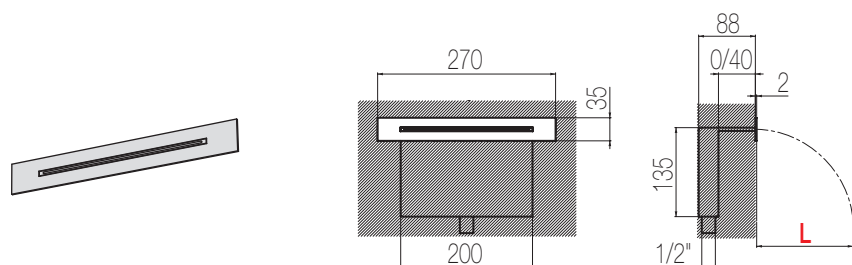

Bocca a cascata a parete
Wall-mounted waterfall spout

BAR	1	2	3
Lt/m	14,0	15,0	15,0
Installazione / Installation H 200 cm			
L	50 cm	60 cm	70 cm

Finiture / Finishing

Codice / Code

Prezzo / Price

Cromato / Chrome

CAS5 L

€

Nikel spazzolato / Brushed nickel

CAS5 S

€

WELLNESS

Bocche a cascata

Cascata incasso a parete quadra
Built-in wall-mounted squared waterfall spout