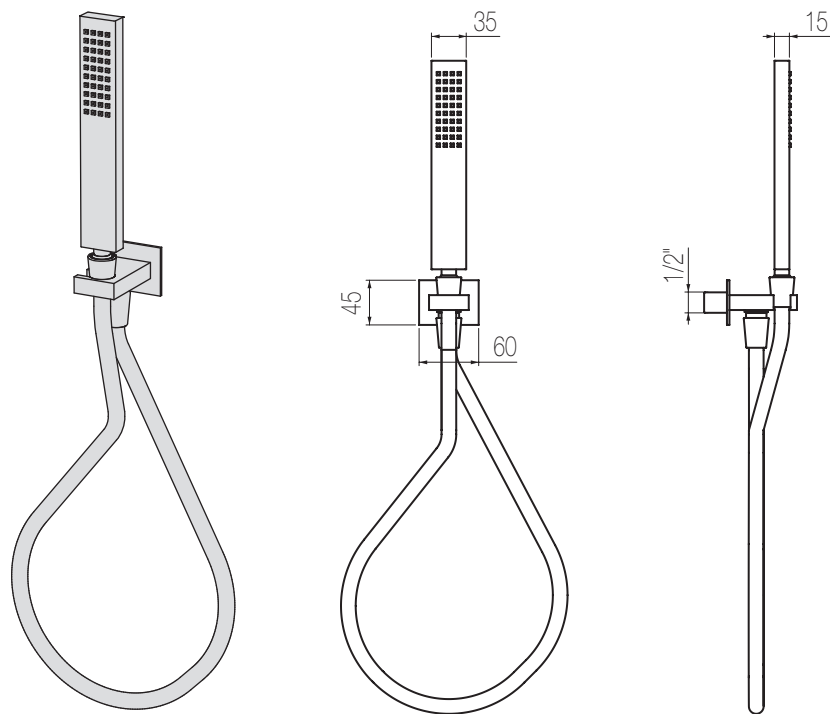

WELLNESS

Kit doccia completi

Kit presa acqua rettangolare con supporto, doccia Sajo in abs e flessibile 150 cm
Kit with rectangular water connection with holder, Sajo abs hand shower and 150 cm flexible hose

Finiture / Finishing

Codice / Code Prezzo / Price

Cromo + flex. argento / Chrome + silver hose	K7 1 S	€
Cromo + flex. bianco / Chrome + white hose	K7 1 B	€
Cromo + flex. nero / Chrome + black hose	K7 1 N	€
Nikel spazz. + flex. argento / Brushed nikel + silver hose	K7 8 S	€
Nikel spazz. + flex. bianco / Brushed nikel + white hose	K7 8 B	€
Nikel spazz. + flex. nero / Brushed nikel + black hose	K7 8 N	€