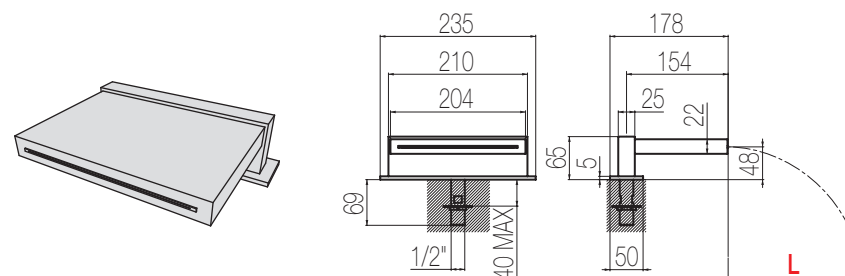

Nikel spazzolato / Brushed nickel

RIN3 8

€

Bocche a cascata

Bocca a cascata per vasca
Waterfall bath spout

BAR	1	2	3
Lt/m	16,0	23,0	28,0
L	50 cm	60 cm	70 cm

Finiture / Finishing

Codice / Code