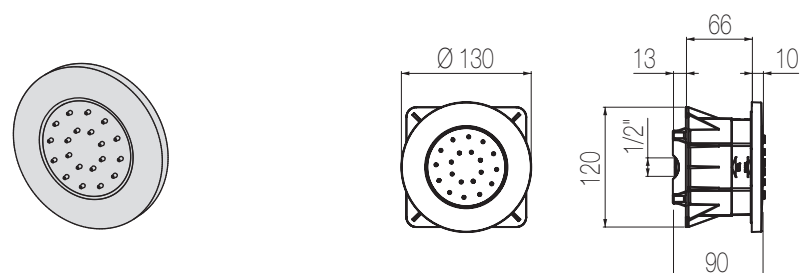

Spinjet

Bodyjet con gioco d'acqua a rotazione in ottone e abs quadro
Squared bodyjet with rotating water feature made of brass and abs