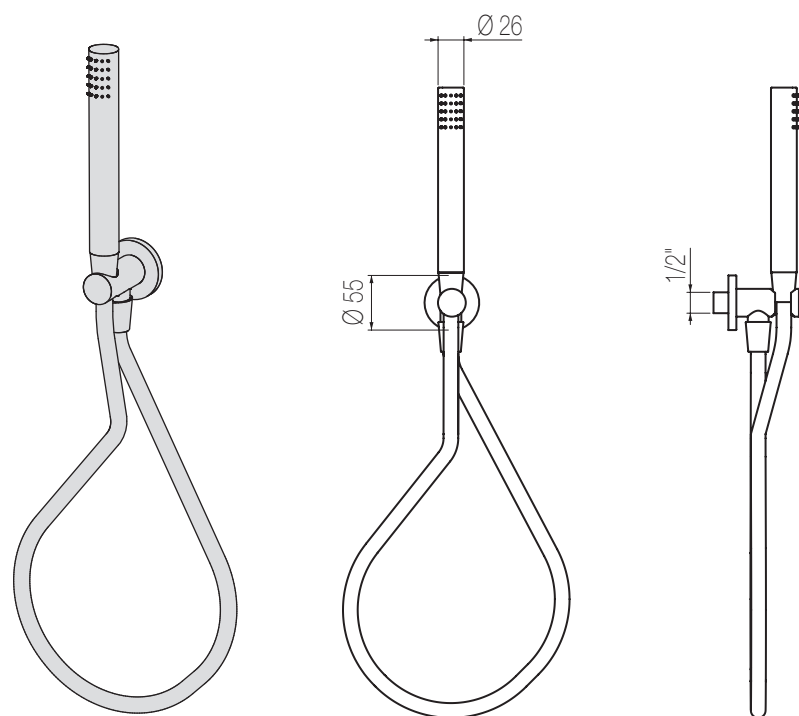

WELLNESS

Kit doccia completi

Kit presa acqua tonda con supporto, doccia Rile in abs e flessibile 150 cm
Kit with round water connection with holder, Rile abs hand shower and 150 cm flexible hose

Finiture / Finishing

Codice / Code Prezzo / Price

Cromo + flex. argento / Chrome + silver hose	K6 1 S	€
Cromo + flex. bianco / Chrome + white hose	K6 1 B	€
Cromo + flex. nero / Chrome + black hose	K6 1 N	€
Nikel spazz. + flex. argento / Brushed nikel + silver hose	K6 8 S	€
Nikel spazz. + flex. bianco / Brushed nikel + white hose	K6 8 B	€
Nikel spazz. + flex. nero / Brushed nikel + black hose	K6 8 N	€

Kit doccia completi

Kit presa acqua quadra con supporto, doccia Sajo in abs e flessibile 150 cm
Kit with squared water connection with holder, Sajo abs hand shower and 150 cm flexible hose