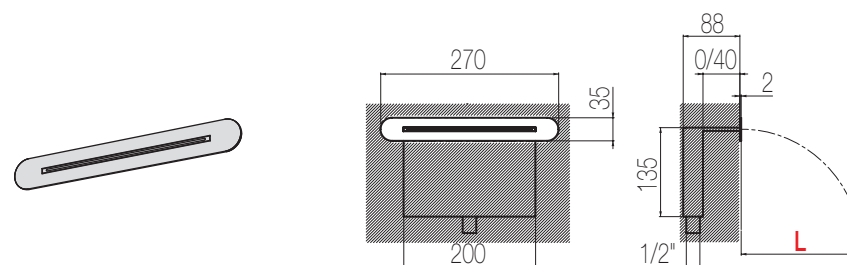

Bocca a cascata a parete
Wall-mounted waterfall spout

BAR	1	2	3
Lt/m	14,0	15,0	15,0
Installazione / Installation H 200 cm			
L	50 cm	60 cm	70 cm

Finiture / Finishing

Codice / Code

Prezzo / Price

Cromato / Chrome

CAS5 L

€

Nikel spazzolato / Brushed nickel

CAS5 S

€

WELLNESS

Bocche a cascata

Cascata incasso a parete quadra
Built-in wall-mounted squared waterfall spout

BAR	1	2	3
Lt/m	11,0	16,0	20,5
L	22 cm	26 cm	30 cm

Finiture / Finishing	Codice / Code	Prezzo / Price
Cromato / Chrome	CAS6 L	€
Nikel spazzolato / Brushed nikel	CAS6 S	€

Bocche a cascata

Cascata incasso a parete tonda
Built-in wall-mounted round waterfall spout