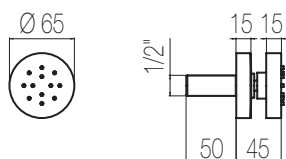

Bodyjet

Bodyjet tondo direzionabile in ottone
Round adjustable bodyjet made of brass

BAR	1	2	3
Lt/m	1,0	2,5	4,0

Finiture / Finishing	Codice / Code	Prezzo / Price
Cromato / Chrome	BJM5 1	€
Nikel spazzolato / Brushed nikel	BJM5 8	€