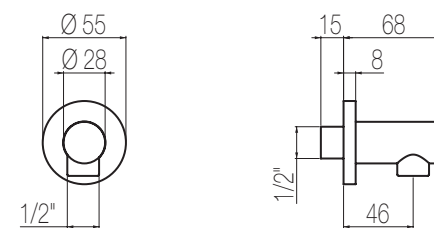

Finiture / Finishing	Codice / Code	Prezzo / Price
Cromato / Chrome	PRE6 1	€
Nikel spazzolato / Brushed nikel	PRE6 8	€