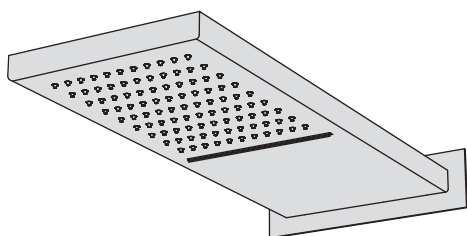

Soffioni a parete

Soffione rettangolo inox a parete con cascata
Wall-mounted rectangular inox shower head with waterfall