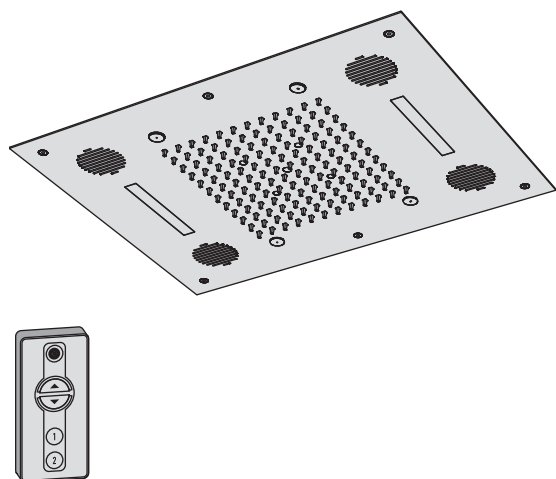

## Piastre speciali

Piastra a soffitto in acciaio inox 480x630 mm con pioggia, nebulizzatori, radio e cromoterapia con comando remoto touch  
Stainless steel ceiling shower plate 480x630 mm with rain shower function, nebulizers, radio speakers and chromotherapy with touch remote control