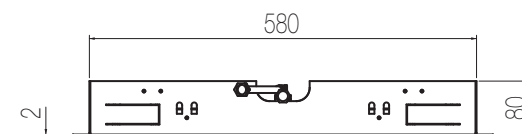

Portate massime libere
Maximum free flow

BAR	1	2	3
Soffione / Showerhead			
Lt/m	8,6	12,0	12,9
Nebulizzatori / Nebulizer			
Lt/m	4,8	6,7	8,2

ATTENZIONE: abbinare a deviatore con almeno 2 vie
ATTENTION: combine with at least a 2-way diverter