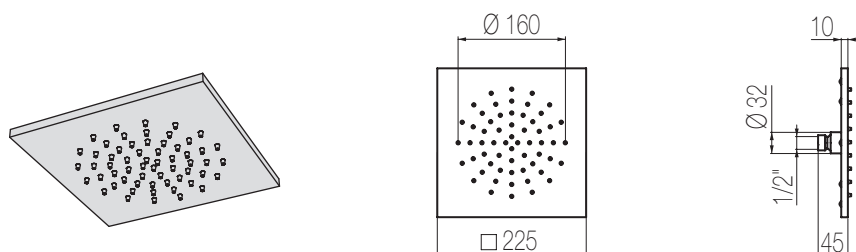

WELLNESS

Soffioni Varo

Soffione inox Ø 225 mm spessore 10 mm ispezionabile
Inspectionable shower head Ø 225 mm thickness 10 mm

BAR	1	2	3
Soffione / Showerhead			
Lt/m	10,0	16,0	21,0

Finiture / Finishing	Codice / Code	Prezzo / Price
Inox lucido / Polished stainless steel	SOF1G L	€
Inox spazzolato / Brushed stainless steel	SOF1G S	€

Soffioni Varo

Soffione inox Ø 325 mm spessore 10 mm ispezionabile
Inspectionable shower head Ø 325 mm thickness 10 mm

BAR	1	2	3
Soffione / Showerhead			
Lt/m	11,0	17,0	22,0

Finiture / Finishing	Codice / Code	Prezzo / Price
Inox lucido / Polished stainless steel	SOF2G L	€
Inox spazzolato / Brushed stainless steel	SOF2G S	€

Soffioni Varo

Soffione inox 225x225 mm spessore 10 mm ispezionabile
Inspectionable shower head 225x225 mm thickness 10 mm

BAR	1	2	3
Soffione / Showerhead			
Lt/m	10,0	16,0	21,0

Finiture / Finishing	Codice / Code	Prezzo / Price
Inox lucido / Polished stainless steel	SOF3G L	€
Inox spazzolato / Brushed stainless steel	SOF3G S	€

Soffioni Varo

Soffione inox 325x325 mm spessore 10 mm ispezionabile
Inspectionable shower head 325x325 mm thickness 10 mm

BAR	1	2	3
Soffione / Showerhead			
Lt/m	11,0	17,0	22,0

Finiture / Finishing	Codice / Code	Prezzo / Price
Inox lucido / Polished stainless steel	SOF4G L	€
Inox spazzolato / Brushed stainless steel	SOF4G S	€