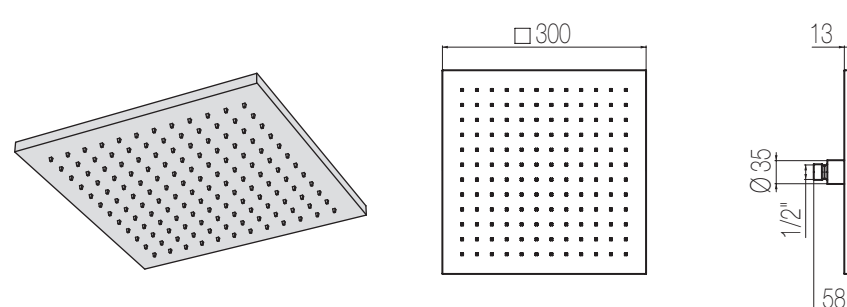

Soffioni Top

Soffione in ottone 300x300 mm
Brass shower head 300x300 mm

BAR	1	2	3
Soffione / Showerhead			
Lt/m	12,0	14,0	14,0

Finiture / Finishing	Codice / Code	Prezzo / Price
Cromato / Chrome	SOF14 1	€
Nikel spazzolato / Brushed nikel	SOF14 8	€