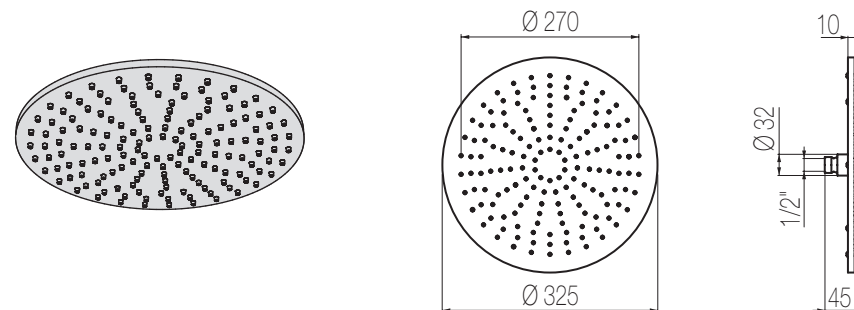

BAR	1	2	3
Soffione / Showerhead			
Lt/m	11,0	17,0	22,0

Finiture / Finishing	Codice / Code	Prezzo / Price
Inox lucido / Polished stainless steel	SOF2G L	€
Inox spazzolato / Brushed stainless steel	SOF2G S	€

Soffioni Varo

Soffione inox 225x225 mm spessore 10 mm ispezionabile
Inspectionable shower head 225x225 mm thickness 10 mm