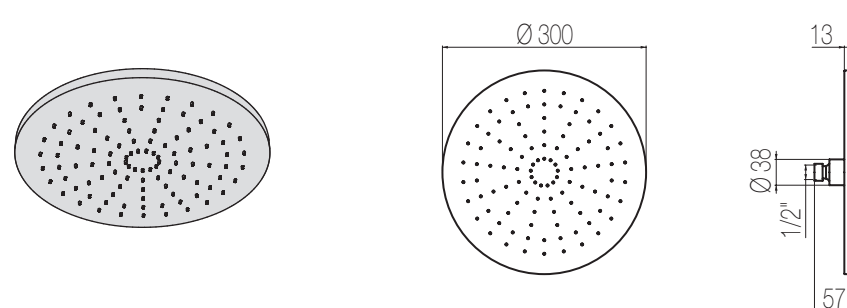

Soffioni Top

Soffione in ottone Ø 300 mm
Brass shower head Ø 300 mm

BAR	1	2	3
Soffione / Showerhead			
Lt/m	12,0	14,0	16,0

Finiture / Finishing	Codice / Code	Prezzo / Price
Cromato / Chrome	SOF12 1	€
Nikel spazzolato / Brushed nikel	SOF12 8	€