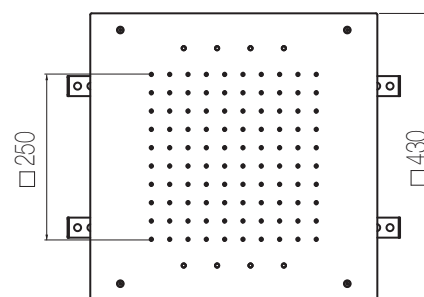

## Piastre quadre

Piastra a soffitto in acciaio inox 430x430 mm con cromoterapia con comando remoto touch  
Stainless steel ceiling shower plate 430x430 mm with chromotherapy with touch remote control

Finiture / Finishing