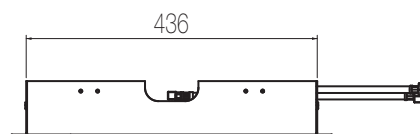

Portate massime libere
Maximum free flow

BAR	1	2	3
Soffione / Showerhead			
Lt/m	8,6	12,0	12,9
Nebulizzatori / Nebulizer			
Lt/m	4,8	6,7	8,2

ATTENZIONE: abbinare a deviatore con almeno 2 vie
ATTENTION: combine with at least a 2-way diverter