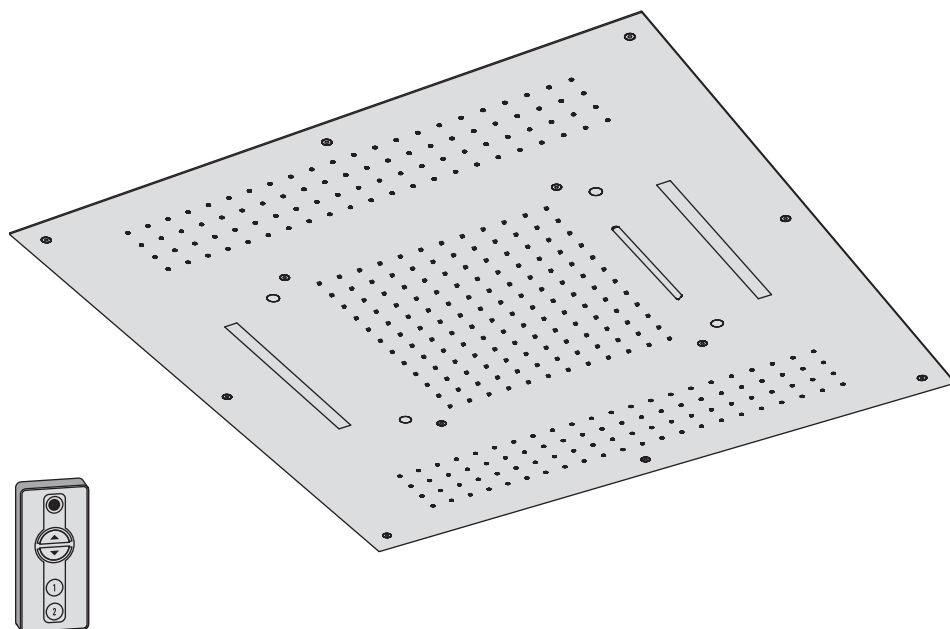

WELLNESS

Piastre speciali

Piastra a soffitto in acciaio inox 950x950 con pioggia, una cascata, nebulizzatori e cromoterapia con comando remoto touch
Stainless steel ceiling shower plate 950x950 with rain shower function, one waterfall, nebulizers and chromotherapy with touch remote control

Portate massime libere
Maximum free flow

Soffione A / Showerhead A

Lt/m 8,4 14,9 17,0

Soffione B / Showerhead B

Lt/m 14,2 19,8 22,9

Nebulizzatori / Nebulizer

Lt/m 4,8 6,7 8,2

Cascata / Waterfall

Lt/m 10,4 14,9 17,1

ATTENZIONE: abbinare a deviatore con almeno 4 vie

ATTENTION: combine with at least a 4-way diverter

Finiture / Finishing

Inox lucido / Polished stainless steel

Inox spazzolato / Brushed stainless steel

Codice / Code

PIA20G L

PIA20G S

Prezzo / Price

€

€