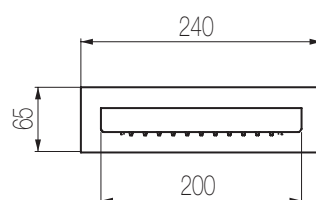

Soffioni a parete

Soffione rettangolo inox a parete con cascata
Wall-mounted rectangular inox shower head with waterfall