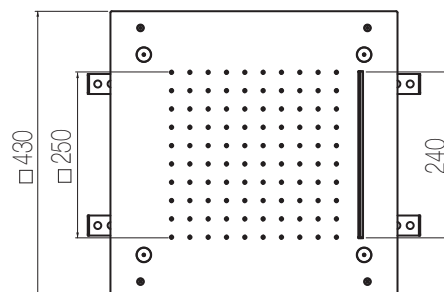

Piastre quadre

Piastra a soffitto in acciaio inox 430x430 mm con una cascata, pioggia e nebulizzatori
Stainless steel ceiling shower plate 430x430 mm with one waterfall, rain shower and nebulizers