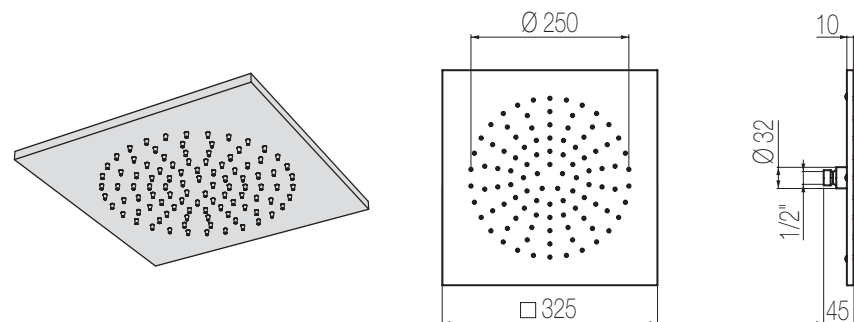

Soffioni Varo

Soffione inox 325x325 mm spessore 10 mm ispezionabile
Inspectionable shower head 325x325 mm thickness 10 mm