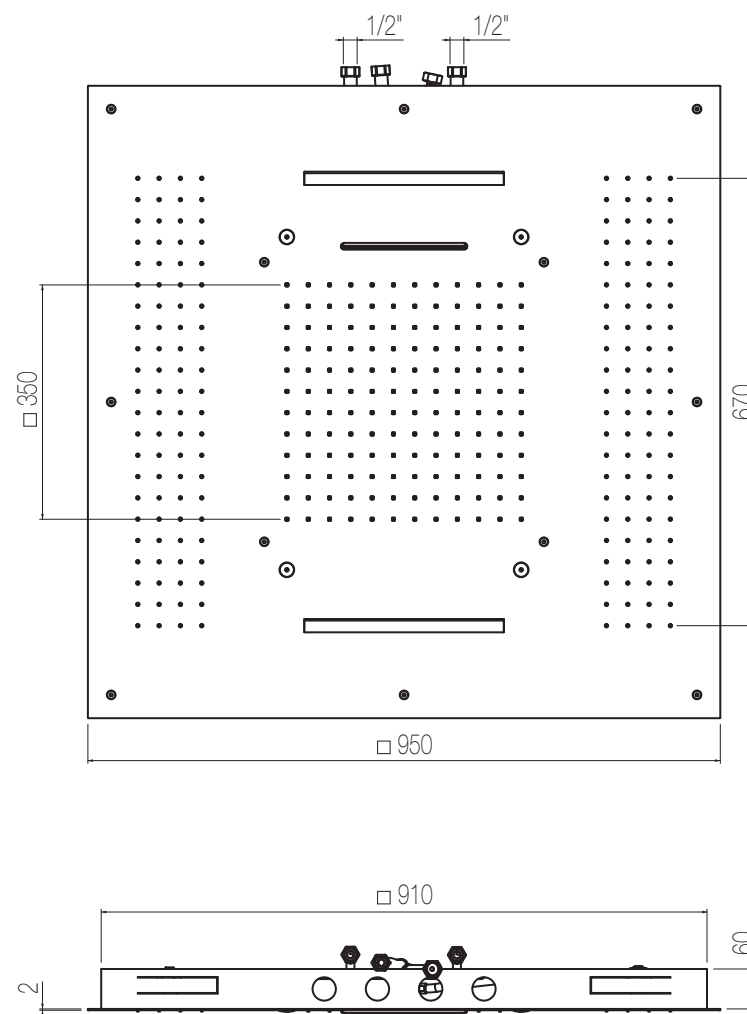

WELLNESS

Piastre speciali

Piastra a soffitto in acciaio inox 950x950 con pioggia, una cascata, nebulizzatori e cromoterapia con comando remoto touch
Stainless steel ceiling shower plate 950x950 with rain shower function, one waterfall, nebulizers and chromotherapy with touch remote control

Portate massime libere
Maximum free flow

Soffione A / Showerhead A

Lt/m 8,4 14,9 17,0

Soffione B / Showerhead B

Lt/m 14,2 19,8 22,9

Nebulizzatori / Nebulizer

Lt/m 4,8 6,7 8,2

Cascata / Waterfall

Lt/m 10,4 14,9 17,1

ATTENZIONE: abbinare a deviatore con almeno 4 vie

ATTENTION: combine with at least a 4-way diverter

Finiture / Finishing

Inox lucido / Polished stainless steel

Inox spazzolato / Brushed stainless steel

Codice / Code

PIA20G L

PIA20G S

Prezzo / Price

€

€