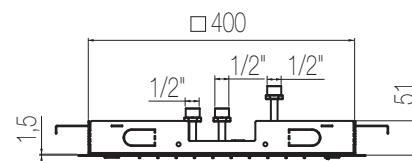

Piastre quadre

Piastra a soffitto in acciaio inox 430x430 mm con una cascata, pioggia e nebulizzatori
Stainless steel ceiling shower plate 430x430 mm with one waterfall, rain shower and nebulizers