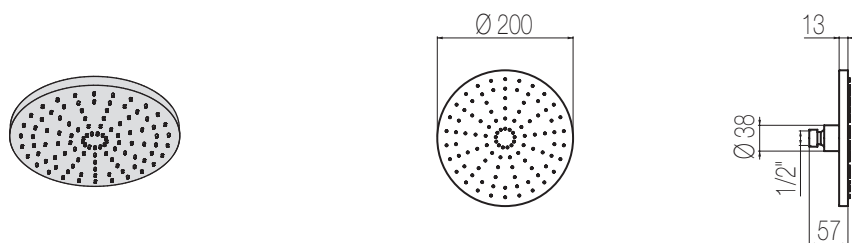

WELLNESS

Soffioni Top

Soffione in ottone Ø 200 mm
Brass shower head Ø 200 mm

BAR	1	2	3
Soffione / Showerhead			
Lt/m	12,0	15,0	16,0

Finiture / Finishing	Codice / Code	Prezzo / Price
Cromato / Chrome	SOF11 1	€
Nikel spazzolato / Brushed nikel	SOF11 8	€