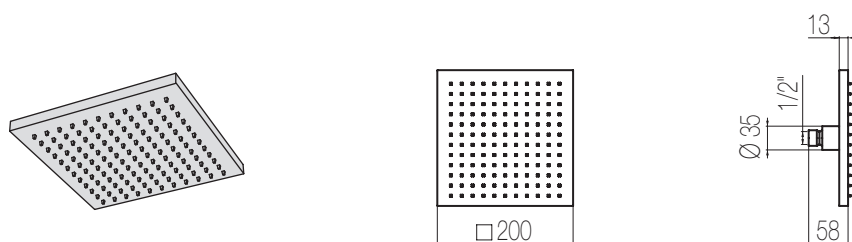

Soffioni Top

Soffione in ottone 200x200 mm
Brass shower head 200x200 mm

BAR	1	2	3
Soffione / Showerhead			
Lt/m	12,0	14,0	14,0

Finiture / Finishing	Codice / Code	Prezzo / Price
Cromato / Chrome	SOF13 1	€
Nikel spazzolato / Brushed nikel	SOF13 8	€