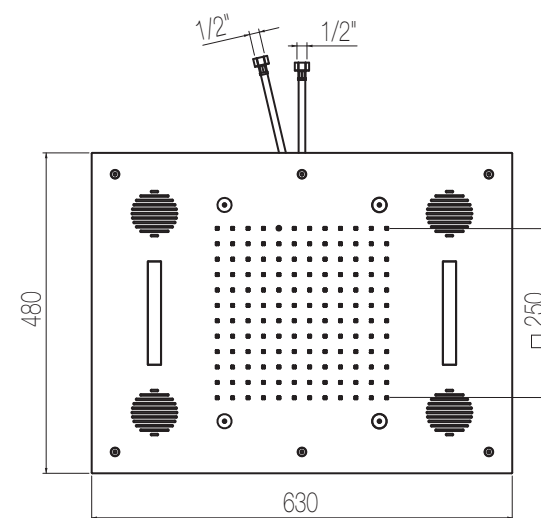

## Piastre speciali

Piastra a soffitto in acciaio inox 480x630 mm con pioggia, nebulizzatori, radio e cromoterapia con comando remoto touch  
Stainless steel ceiling shower plate 480x630 mm with rain shower function, nebulizers, radio speakers and chromotherapy with touch remote control