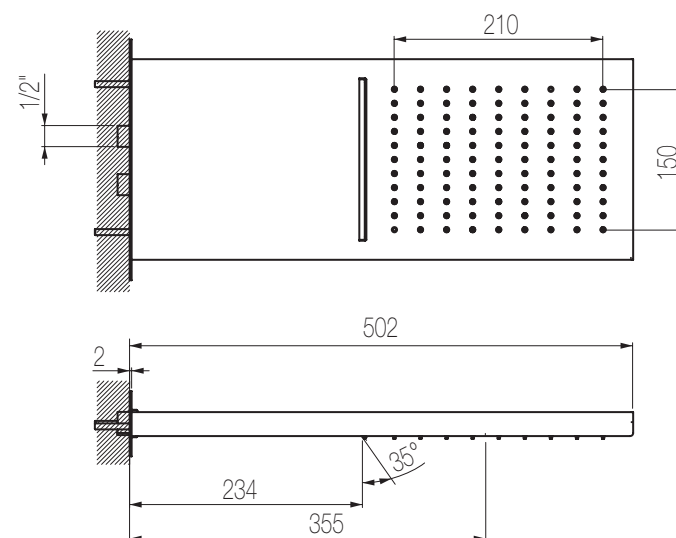

Soffioni a parete

Soffione rettangolo inox a parete con cascata
Wall-mounted rectangular inox shower head with waterfall