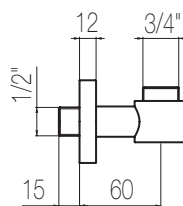

WELLNESS

Pres a acqua per colonna

Pres a acqua a muro per colonna
Wall outlet for column