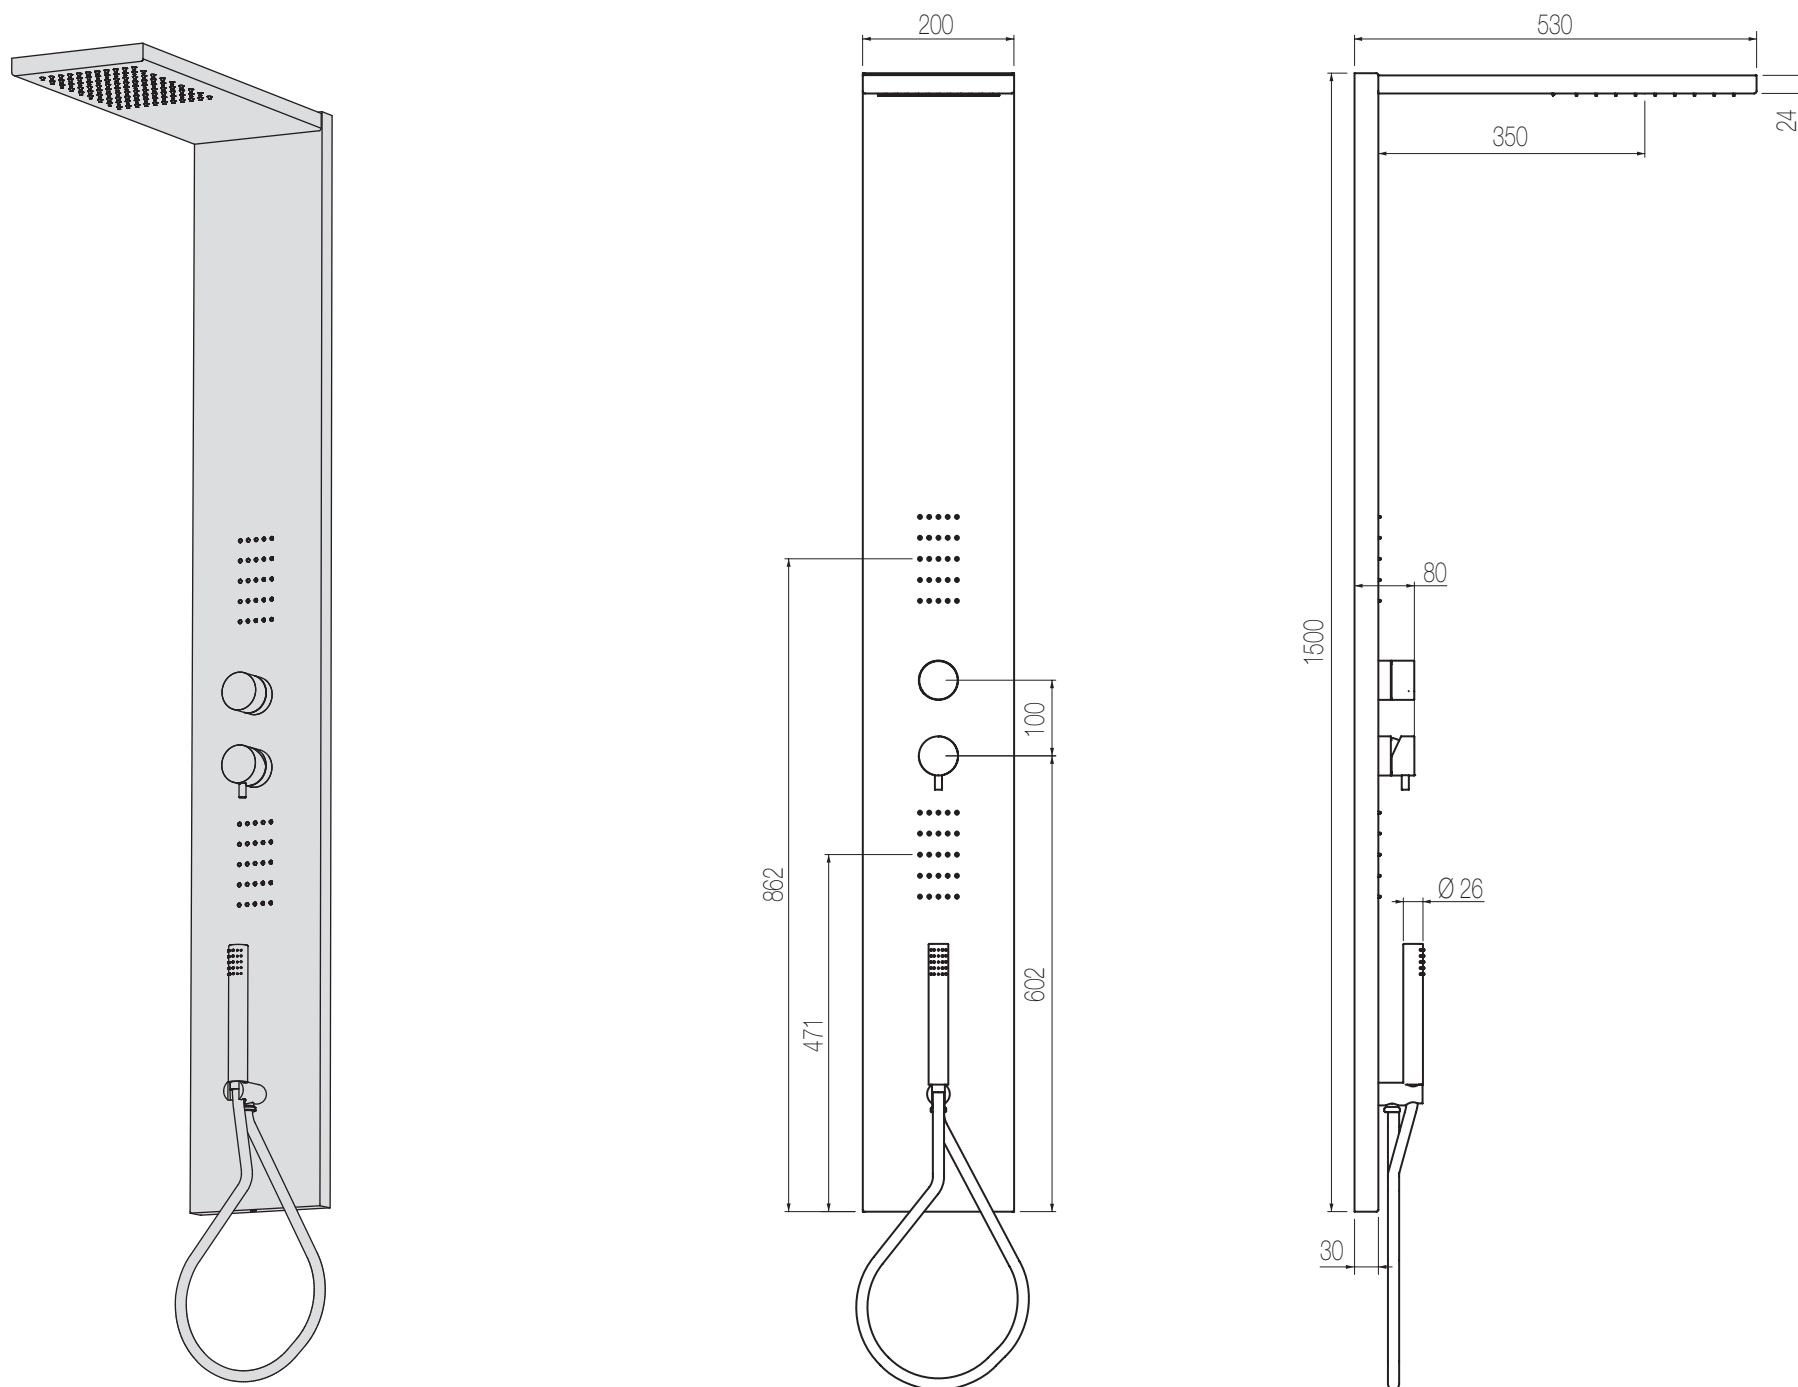

WELLNESS

Colonna Yoki meccanica

Colonna doccia multifunzione in acciaio inox per una soluzione di installazione esterna a parete tramite apposito telaio che ne rende rapido e facile il montaggio. Dotata di miscelatore meccanico, comando deviatore 3 vie, bodyjets, soffione, flessibile cm. 150 e doccia.

Multifunction stainless steel shower column for external installation with frame for an easy and fast installation. Complete of manual mixer, 3-way diverter, bodyjets, shower head, cm. 150 flexible hose and hand shower.

Finiture / Finishing

Codice / Code

Prezzo / Price

Cromato - inox lucido / Chrome - polished steel **COL4 1** €

Nikel spaz. - inox spaz. / Brush. nikel - brush. steel **COL4 8** €

BAR	1	2	3
Soffione / Showerhead			
Lt/m	4,3	6,5	8,2
Bodyjet / Bodyjet			
Lt/m	1,0	2,5	4,0