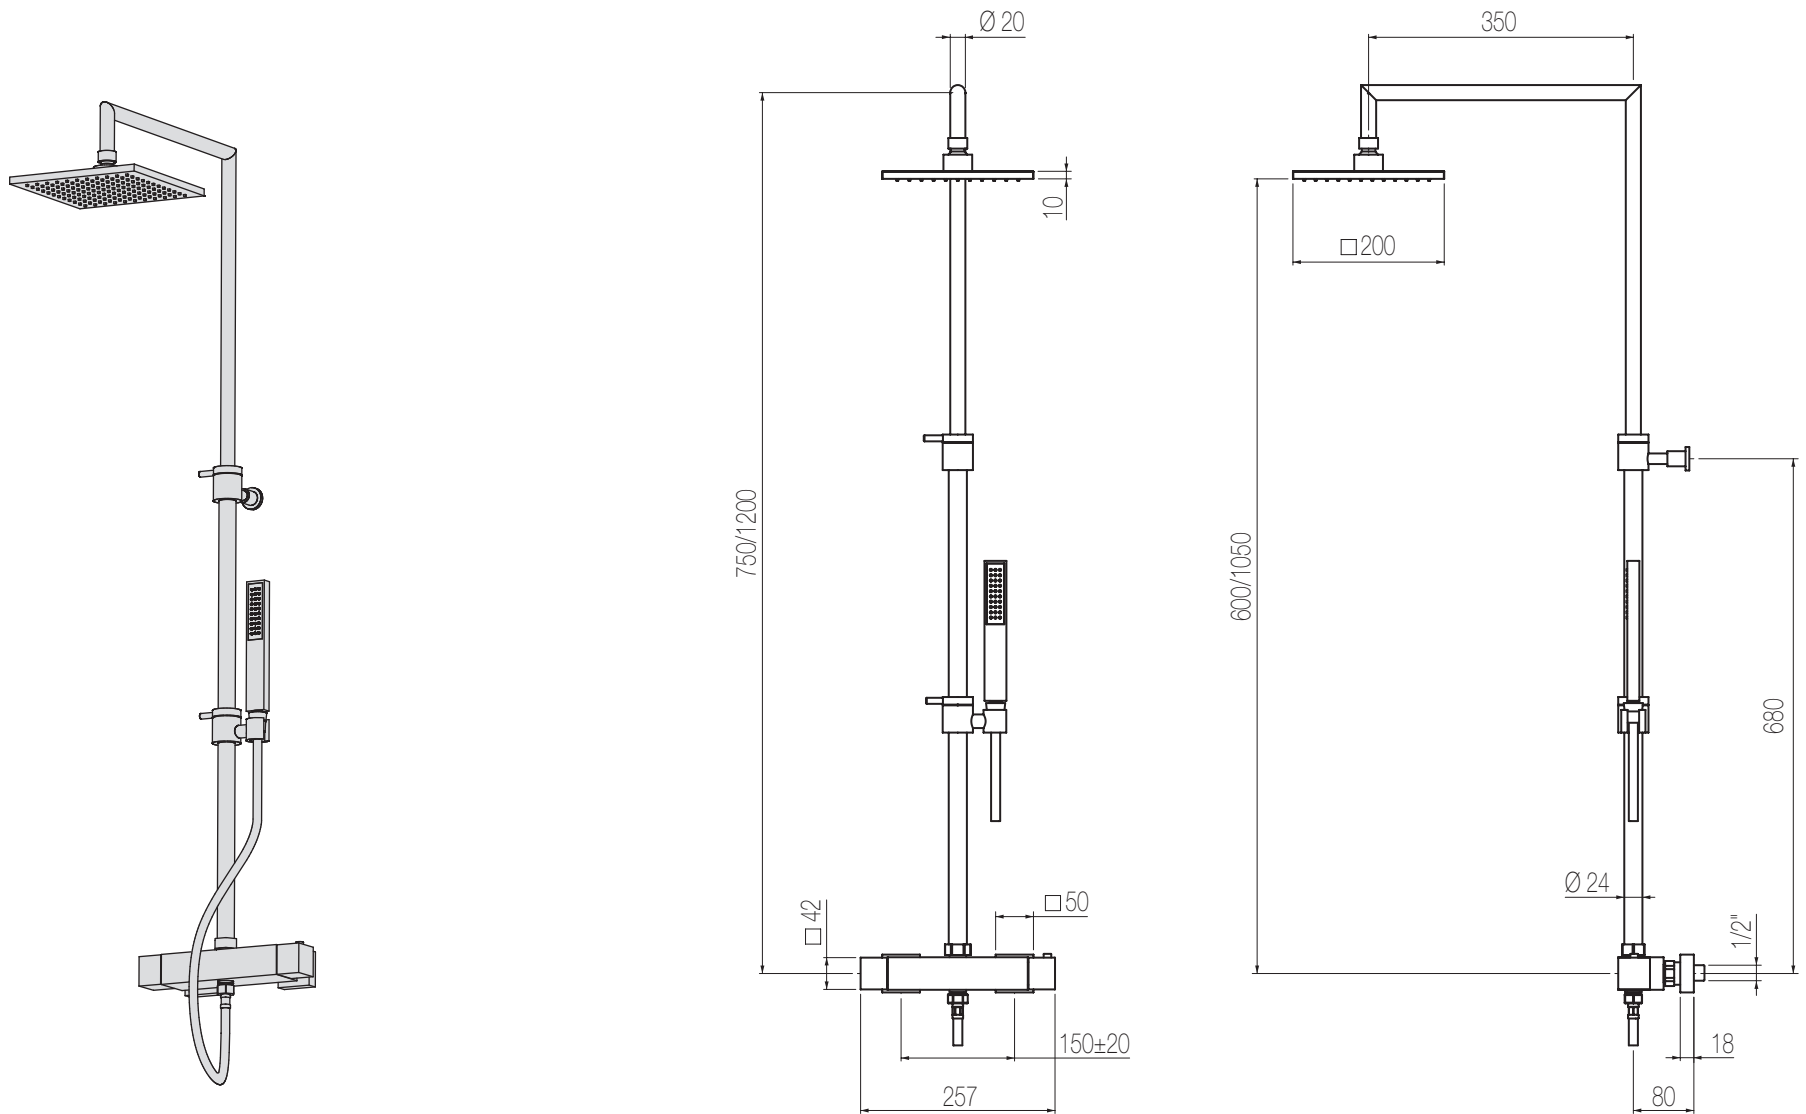

WELLNESS

Colonna Mode termostatica

Colonna doccia completa di miscelatore doccia esterno termostatico con deviatore integrato, asta telescopica, soffione 200x200 in abs, flessibile cm.150 e docciaino abs.
Shower column complete of external thermostatic mixer with integrated diverter, telescopic sliding bar, abs 200x200 shower head, cm. 150 flexible hose and abs hand shower.

Finiture / Finishing

Codice / Code

Prezzo / Price

Cromato / Chrome

COL12 1

€