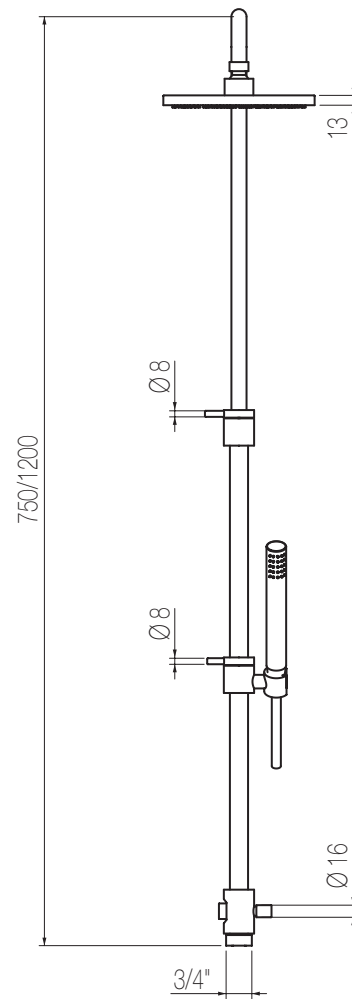

WELLNESS

Colonna Bingo senza gruppo miscelatore

Colonna doccia senza miscelatore, completa di asta telescopica con deviatore, soffione Ø 200 in abs, flessibile cm.150 e doccino abs.

Shower column without mixer, with telescopic sliding bar with diverter, abs Ø 200 shower head, cm. 150 flexible hose and abs hand shower

Finiture / Finishing

Codice / Code

Prezzo / Price

Cromato / Chrome

COL17 1

€

Abbinare presa acqua o supporto a pag. 384
Complete with wall outlet or colum holder
on page 384