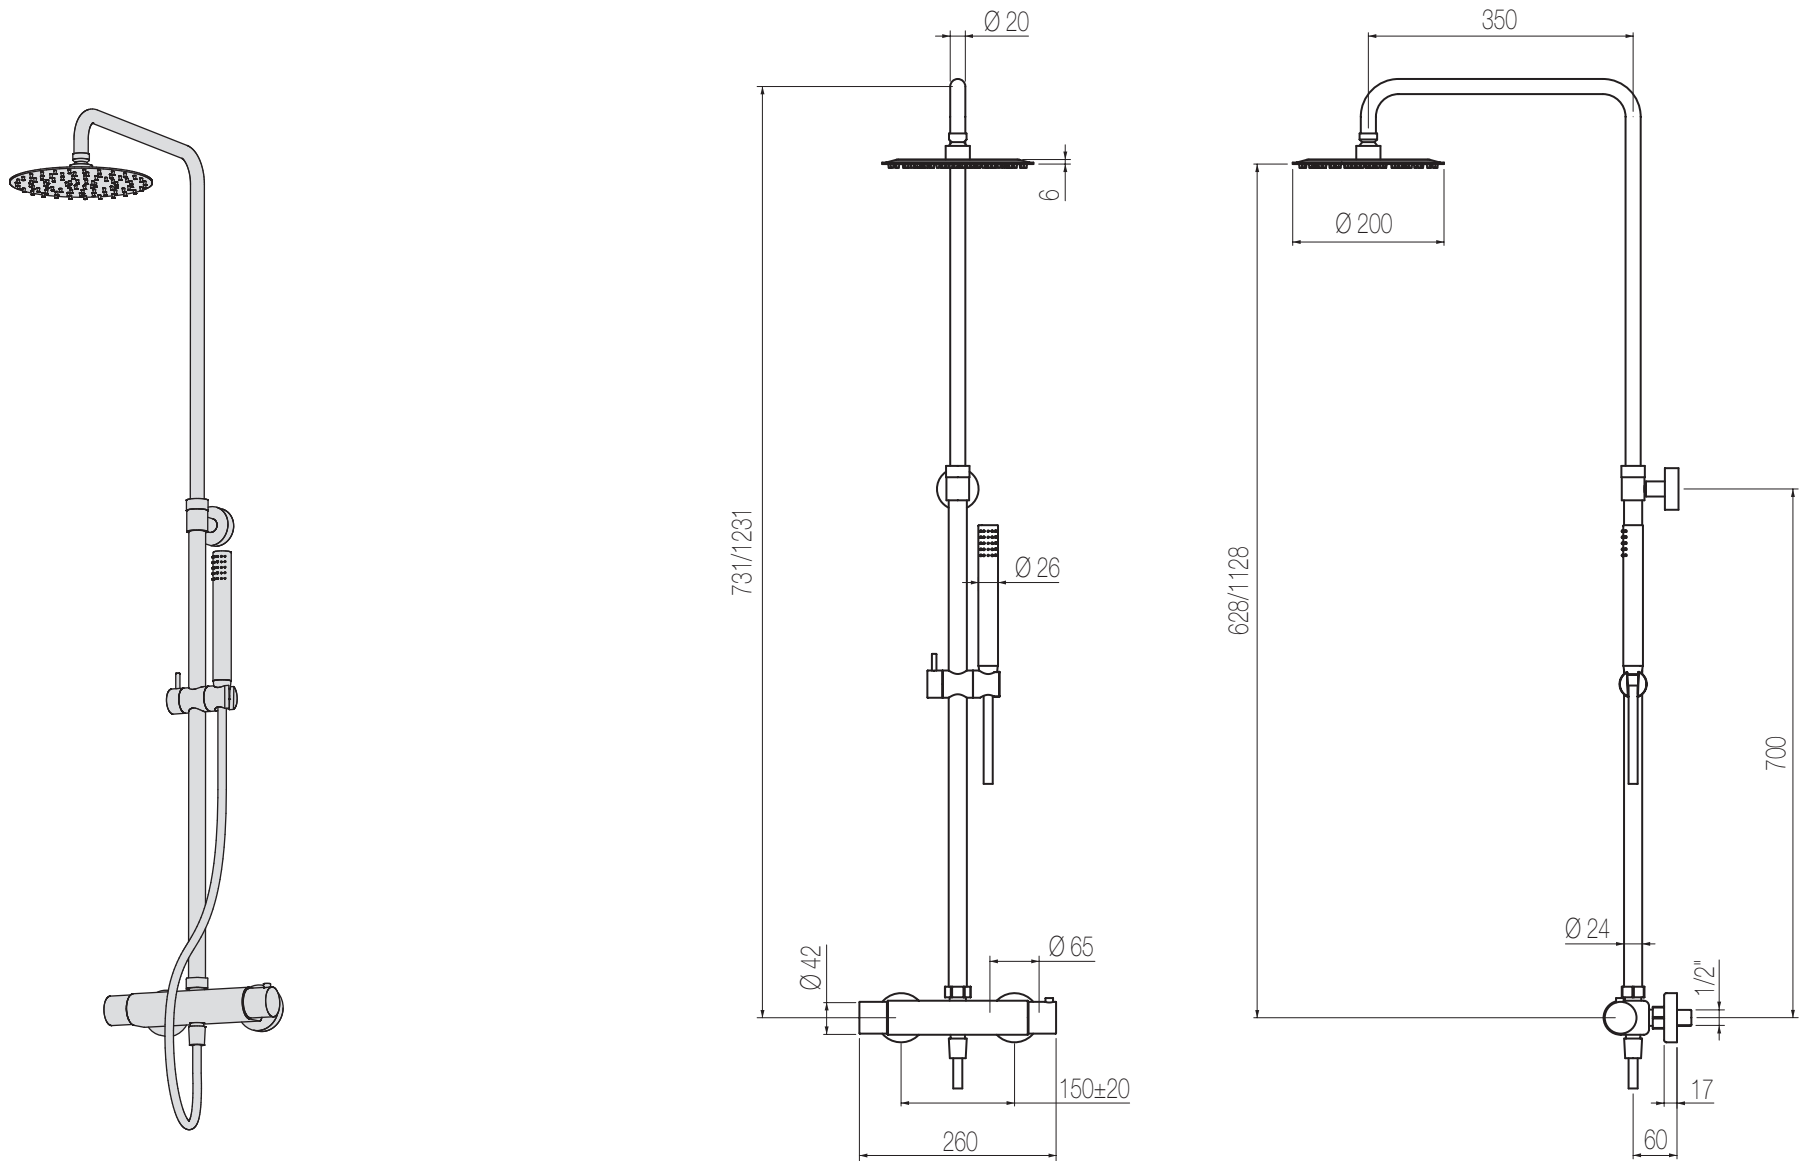

Shower column complete of external thermostatic mixer with integrated diverter, telescopic sliding bar, stainless steel Ø200 shower head 6 mm thick, cm. 150 flexible hose and abs hand shower.

Finiture / Finishing