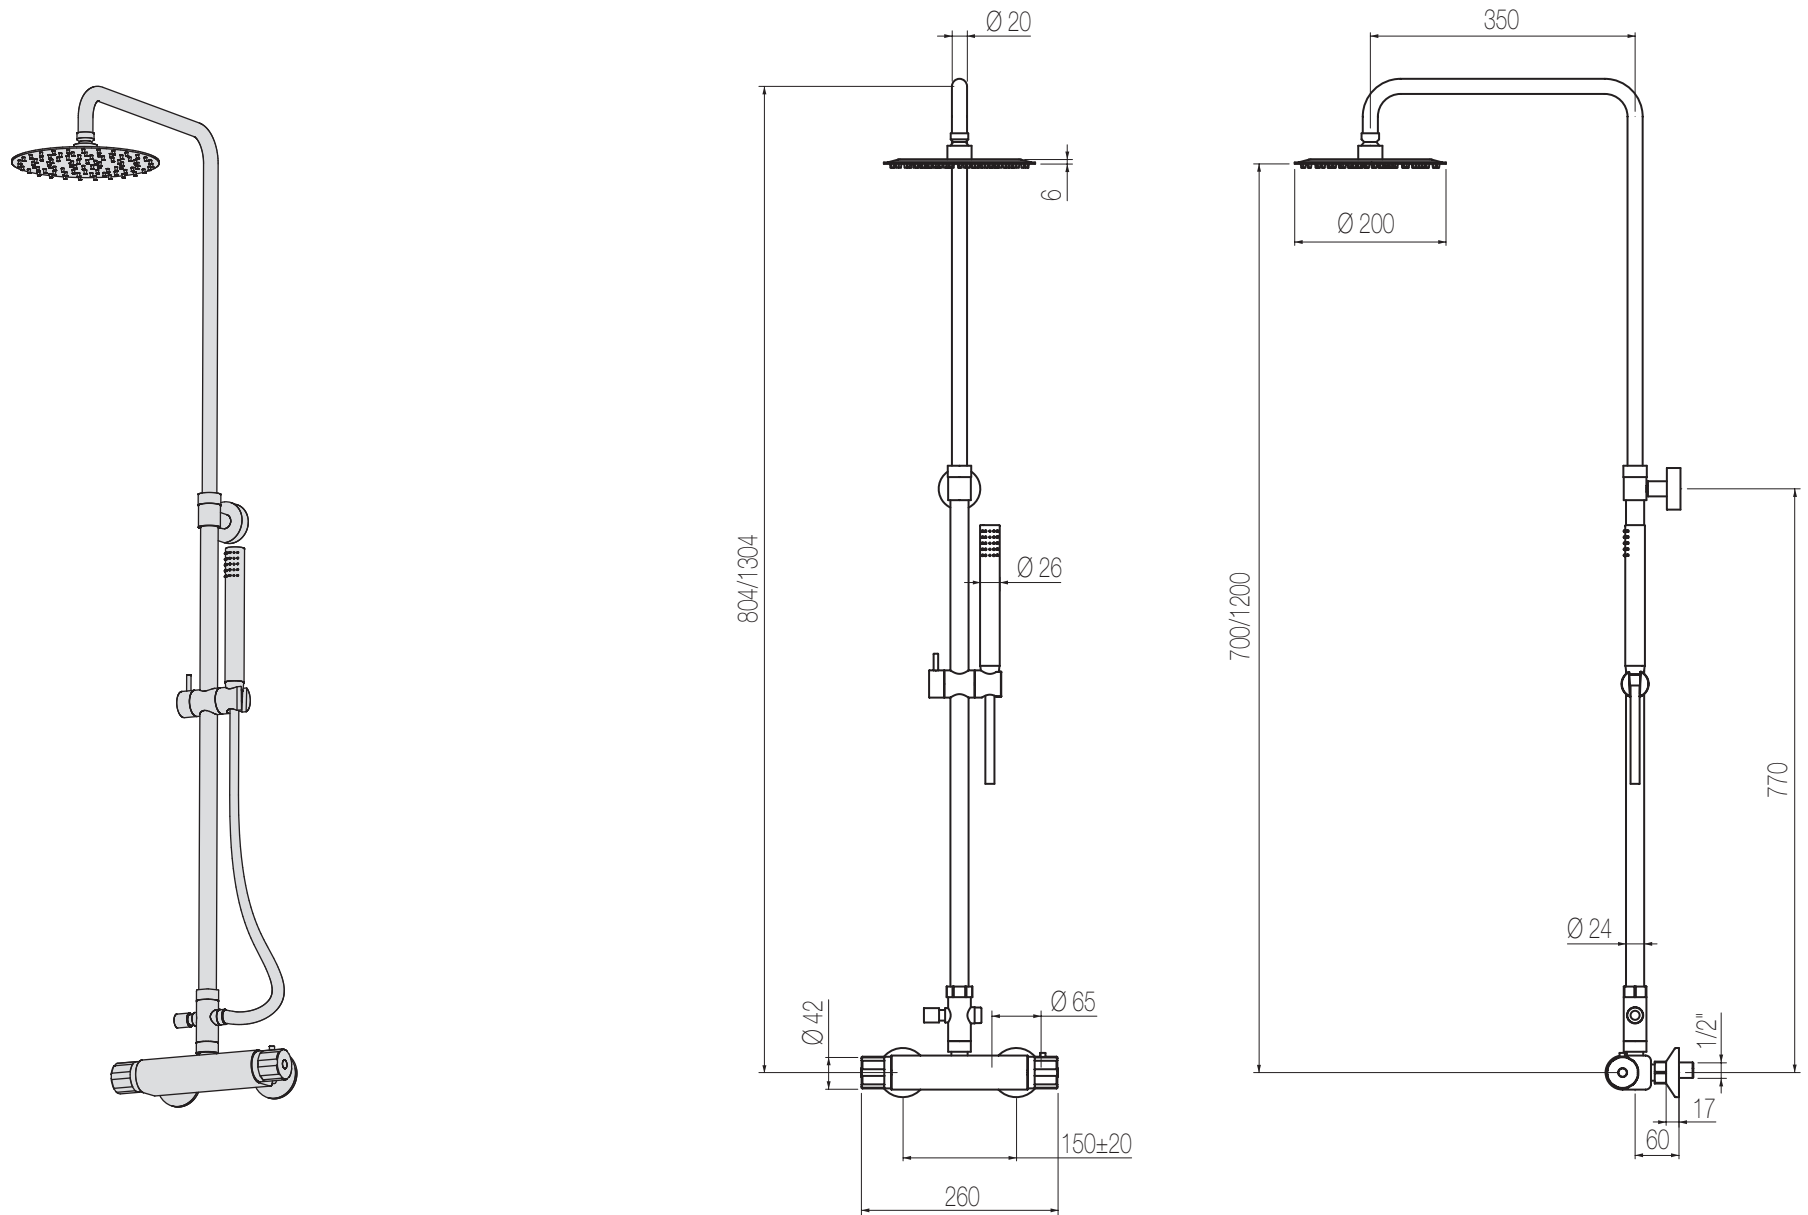

WELLNESS

Colonna Bingo 2 termostatica

Colonna doccia completa di miscelatore doccia esterno termostatico, asta telescopica con deviatore, soffione Ø200 in acciaio inox spessore 6 mm, flessibile cm.150 e doccia abs.

Shower column complete of external thermostatic mixer, telescopic sliding bar with diverter, stainless steel Ø200 shower head 6 mm thick, cm. 150 flexible hose and abs hand shower.

Finiture / Finishing

Codice / Code

Prezzo / Price

Cromato / Chrome

COL9 1

€