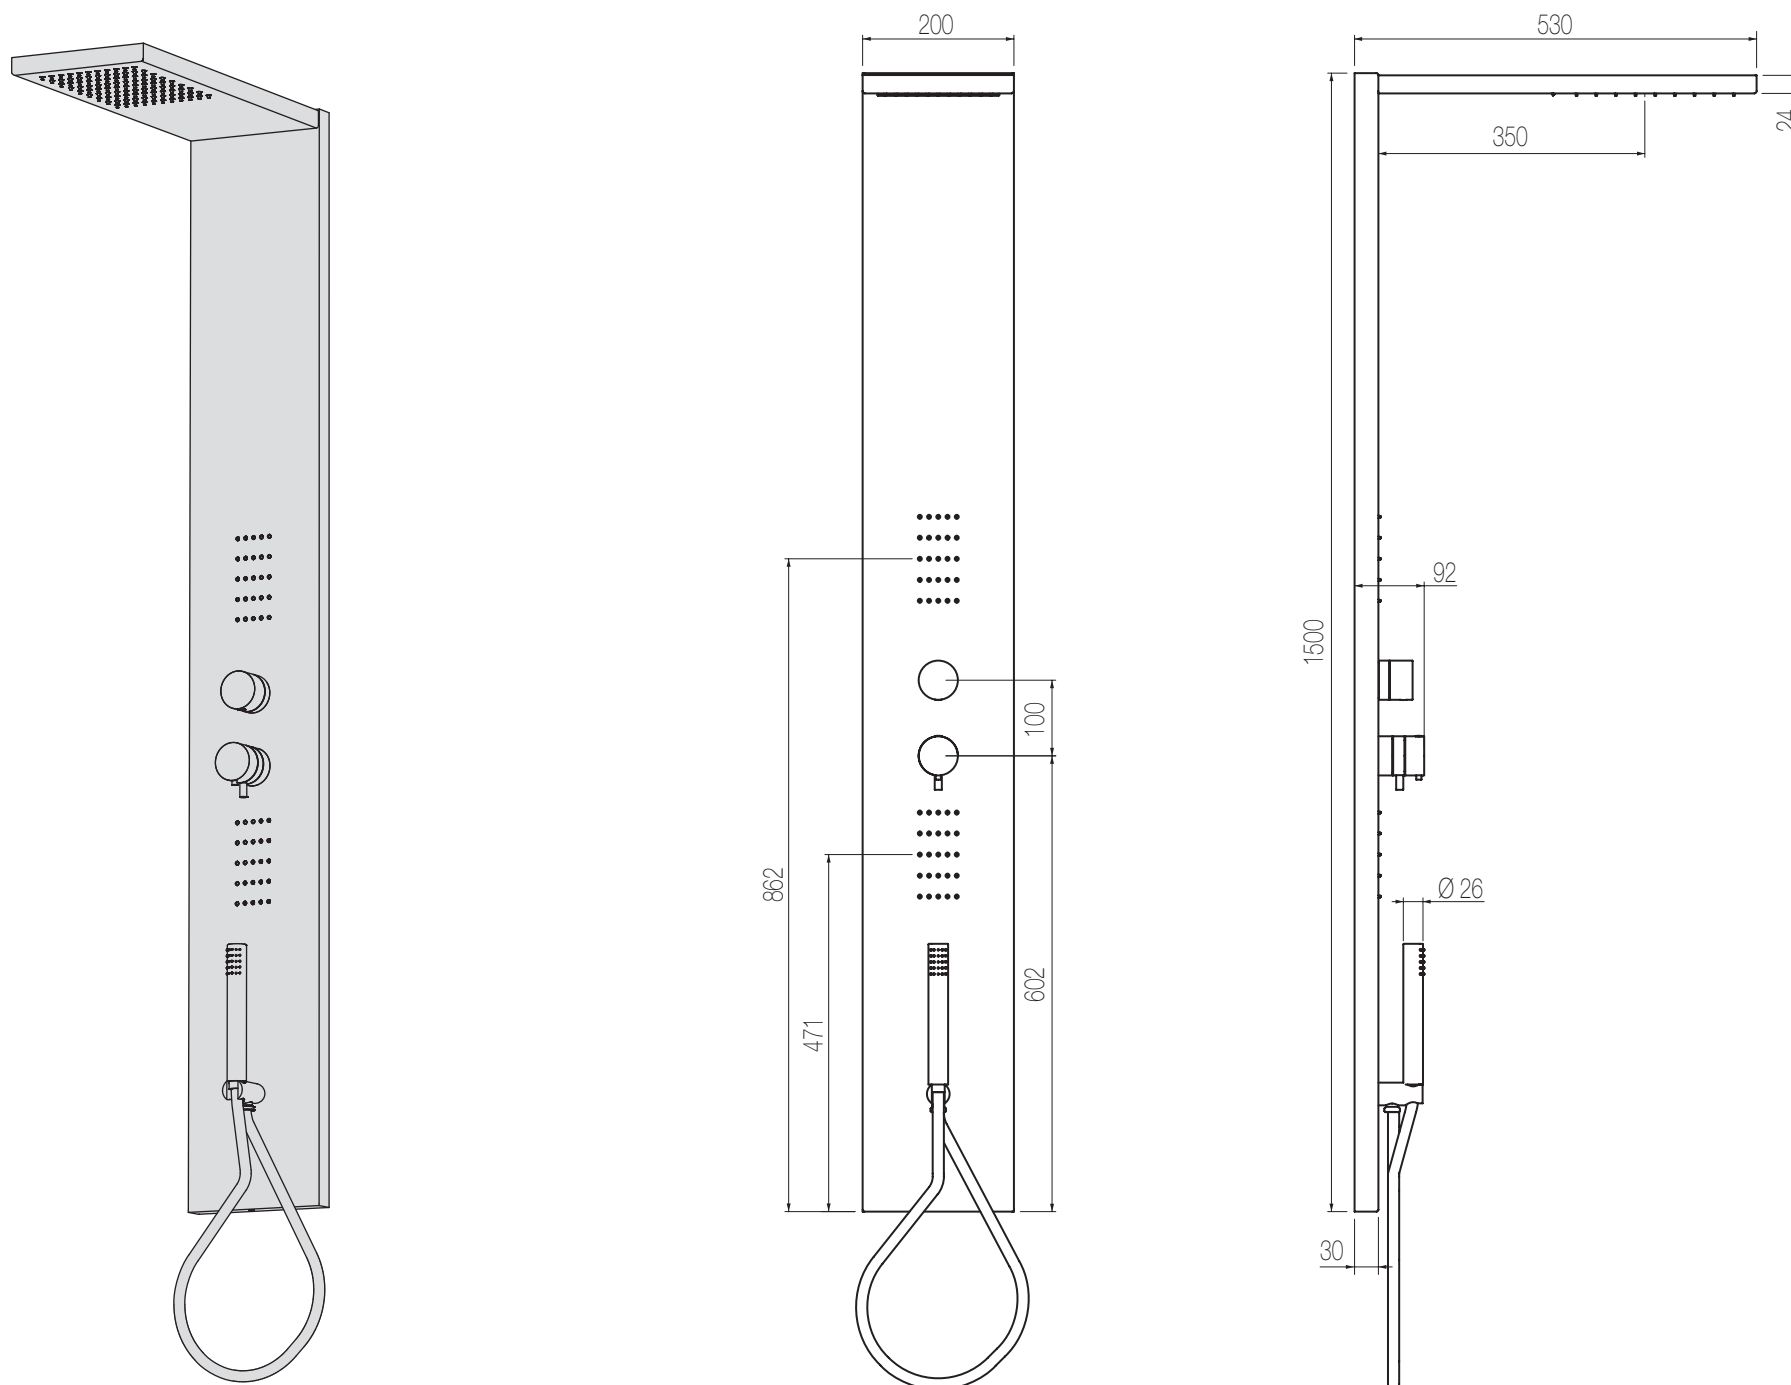

WELLNESS

Colonna Yoki termostatica

Colonna doccia multifunzione in acciaio inox per una soluzione di installazione esterna a parete tramite apposito telaio che ne rende rapido e facile il montaggio. Dotata di miscelatore termostatico, comando deviatore 3 vie, bodyjets, soffione, flessibile cm. 150 e doccia.

Multifunction stainless steel shower column for external installation with frame for an easy and fast installation. Complete of thermostatic mixer, 3-way diverter, bodyjets, shower head, cm. 150 flexible hose and hand shower.

Finiture / Finishing

Codice / Code

Prezzo / Price

Cromato - inox lucido / Chrome - polished steel **COL5 1** €

Nikel spaz. - inox spaz. / Brush. nikel - brush. steel **COL5 8** €

BAR	1	2	3
Soffione / Showerhead			
Lt/m	4,3	6,5	8,2
Bodyjet / Bodyjet			
Lt/m	1,0	2,5	4,0