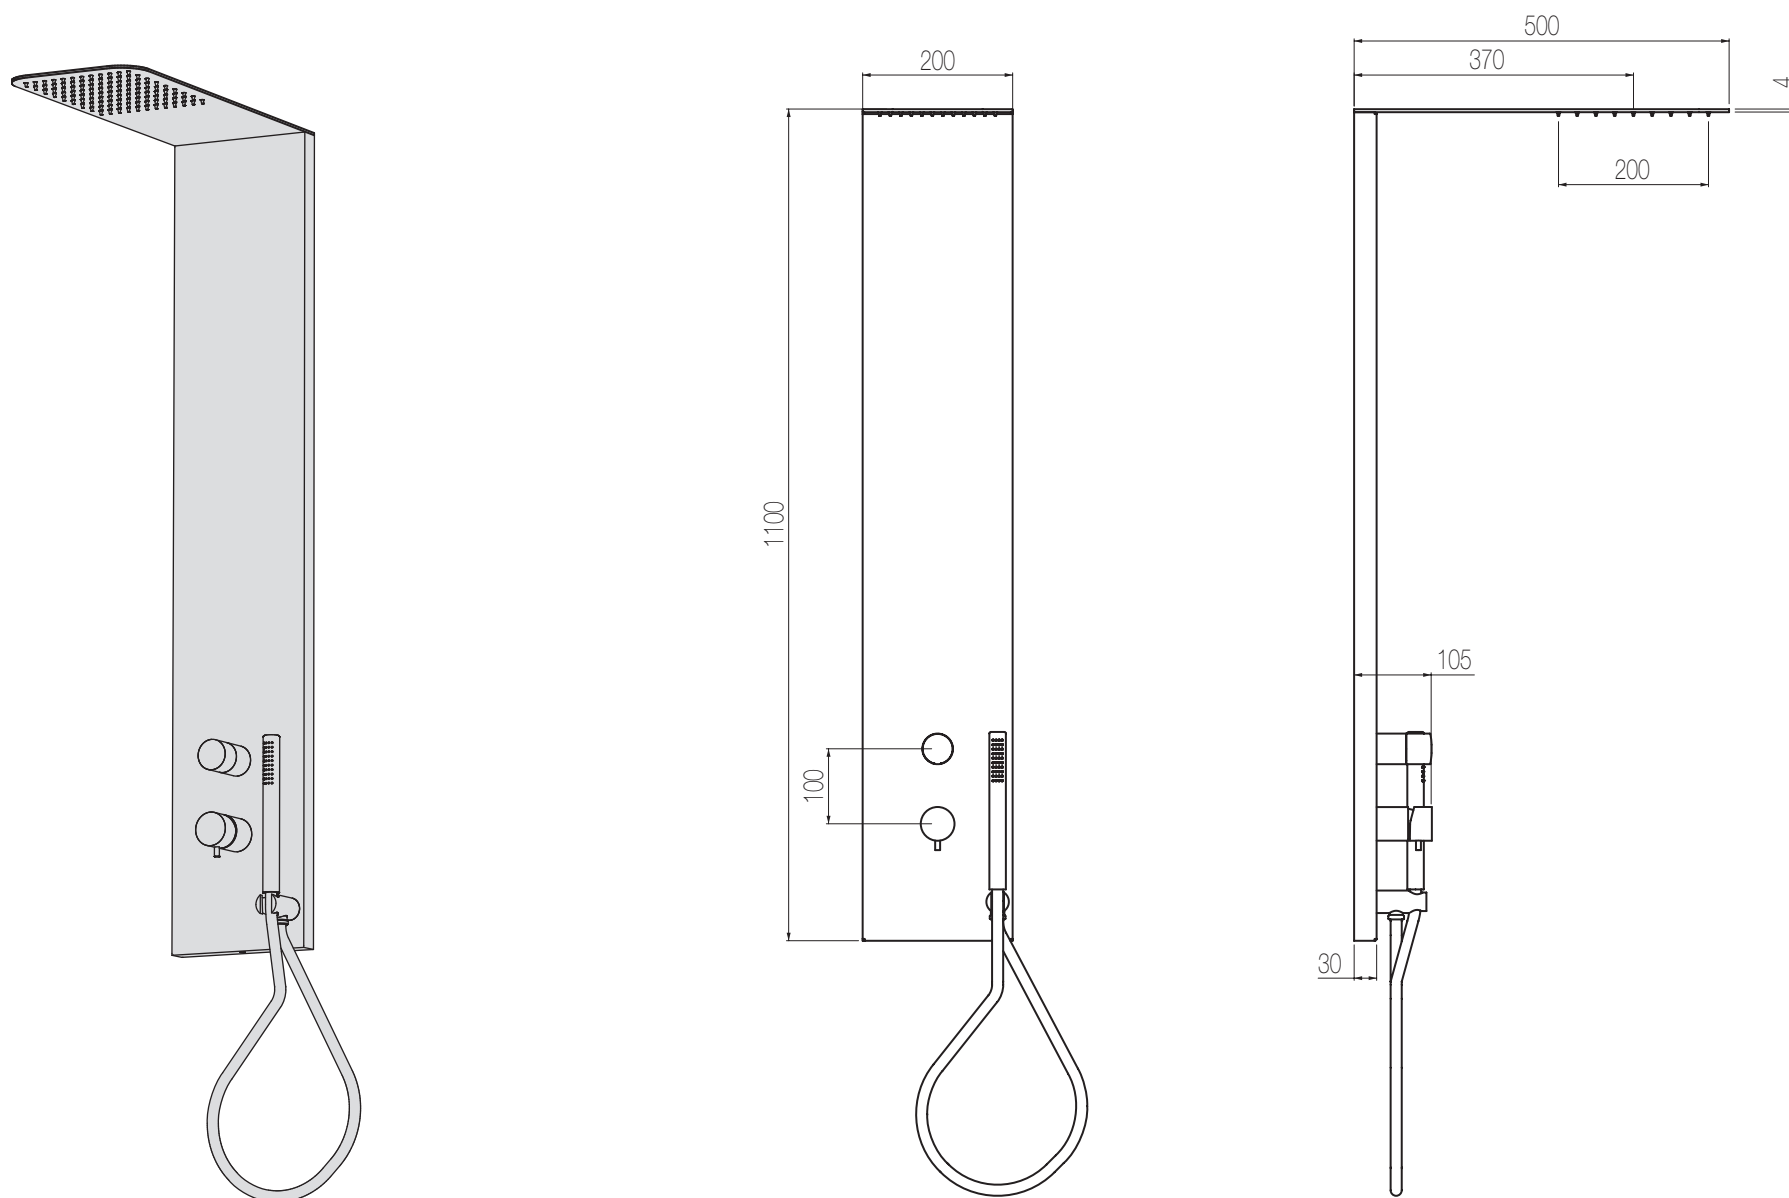

WELLNESS

Colonna Motò meccanica

Colonna doccia multifunzione in acciaio inox per una soluzione di installazione esterna a parete tramite apposito telaio che ne rende rapido e facile il montaggio. Dotata di miscelatore meccanico, comando deviatore 2 vie, soffione, flessibile cm. 150 e doccia.

Multifunction stainless steel shower column for external installation with frame for an easy and fast installation. Complete of manual mixer, 2-way diverter, shower head, cm. 150 flexible hose and hand shower.

Finiture / Finishing

Codice / Code

Prezzo / Price

Cromato - inox lucido / Chrome - polished steel **COL2 1** €

Nikel spaz. - inox spaz. / Brush. nikel - brush. steel **COL2 8** €

BAR	1	2	3
Soffione / Showerhead			
Lt/m	4,3	6,5	8,2