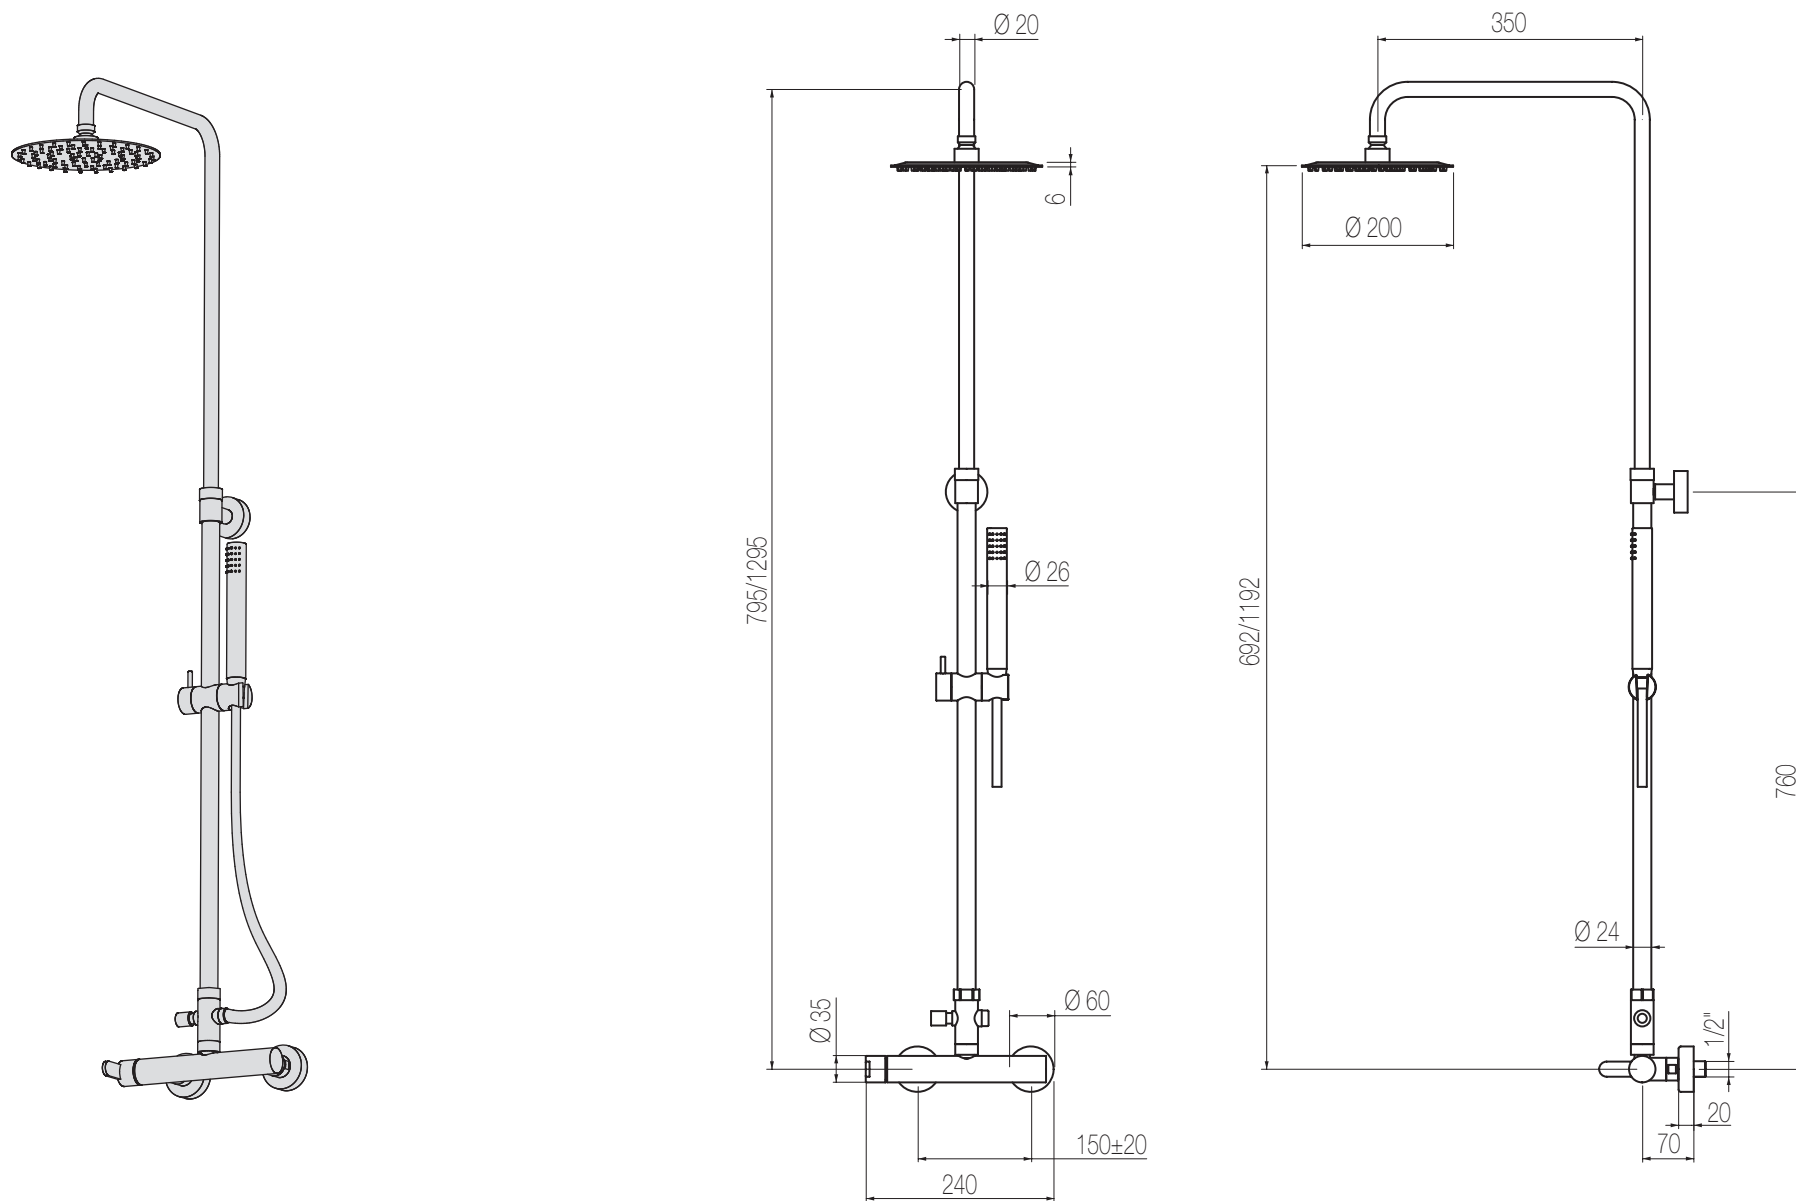

WELLNESS

Colonna Bingo 3 meccanica

Colonna doccia completa di miscelatore doccia esterno meccanico, asta telescopica con deviatore, soffione Ø200 in acciaio inox spessore 6 mm, flessibile cm.150 e doccia abs.

Shower column complete of external manual mixer, telescopic sliding bar with diverter, stainless steel Ø200 shower head 6 mm thick, cm. 150 flexible hose and abs hand shower.

Finiture / Finishing

Codice / Code

Prezzo / Price

Cromato / Chrome

COL10 1

€