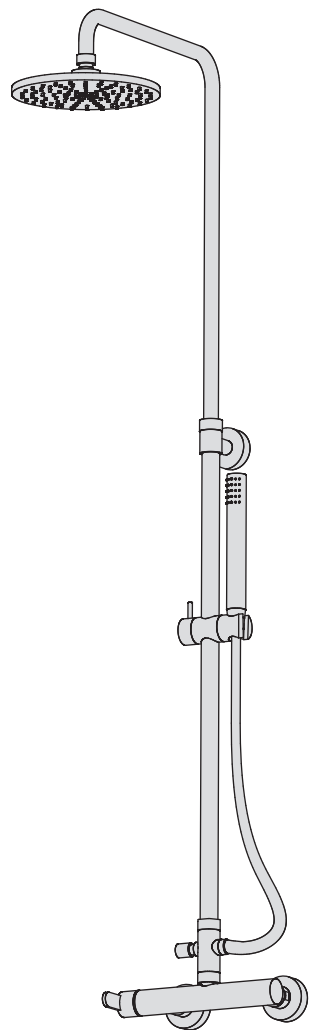

WELLNESS

Colonna Bingo 4 meccanica

Colonna doccia completa di miscelatore doccia esterno meccanico, asta telescopica con deviatore, soffione Ø 200 in abs, flessibile cm.150 e doccino abs.
Shower column complete of external manual mixer, telescopic sliding bar with diverter, abs Ø 200 shower head, cm. 150 flexible hose and abs hand shower.

Finiture / Finishing

Codice / Code

Prezzo / Price

Cromato / Chrome

COL11 1

€