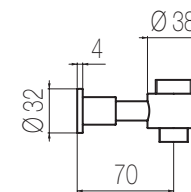

Supporto a muro per colonna

Supporto a muro con attacco per flessibile
Wall-mounted column holder with flexible hose connection