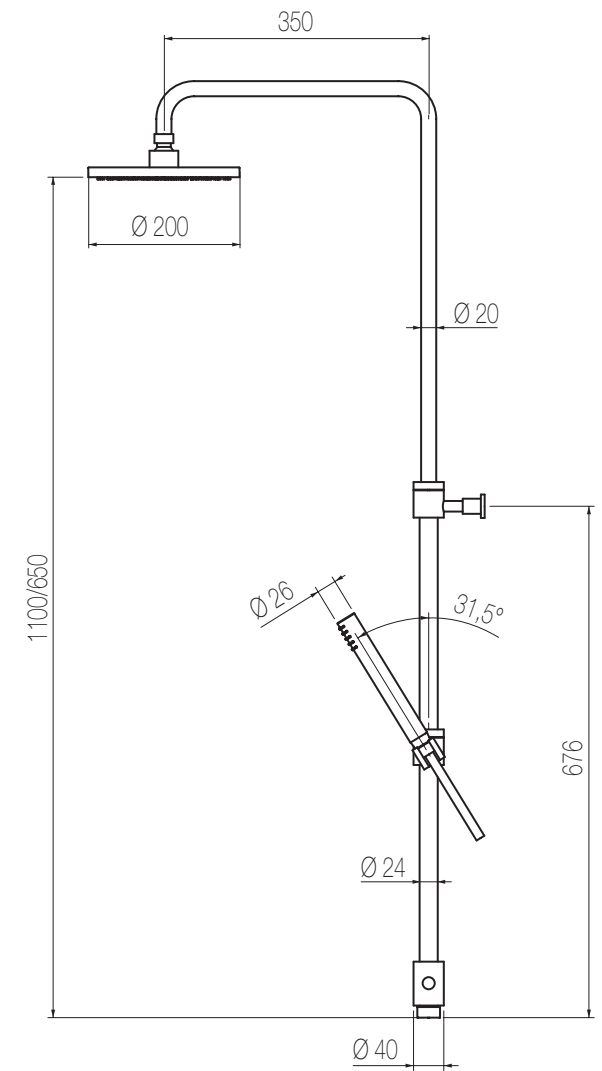

WELLNESS

Colonna Bingo senza gruppo miscelatore

Colonna doccia senza miscelatore, completa di asta telescopica con deviatore, soffione Ø 200 in abs, flessibile cm.150 e doccino abs.

Shower column without mixer, with telescopic sliding bar with diverter, abs Ø 200 shower head, cm. 150 flexible hose and abs hand shower

Finiture / Finishing

Codice / Code

Prezzo / Price

Cromato / Chrome

COL17 1

€

Abbinare presa acqua o supporto a pag. 384
Complete with wall outlet or colum holder
on page 384