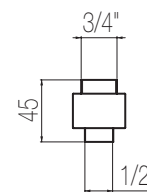

Supporto a muro per colonna

Supporto a muro con attacco per flessibile
Wall-mounted column holder with flexible hose connection