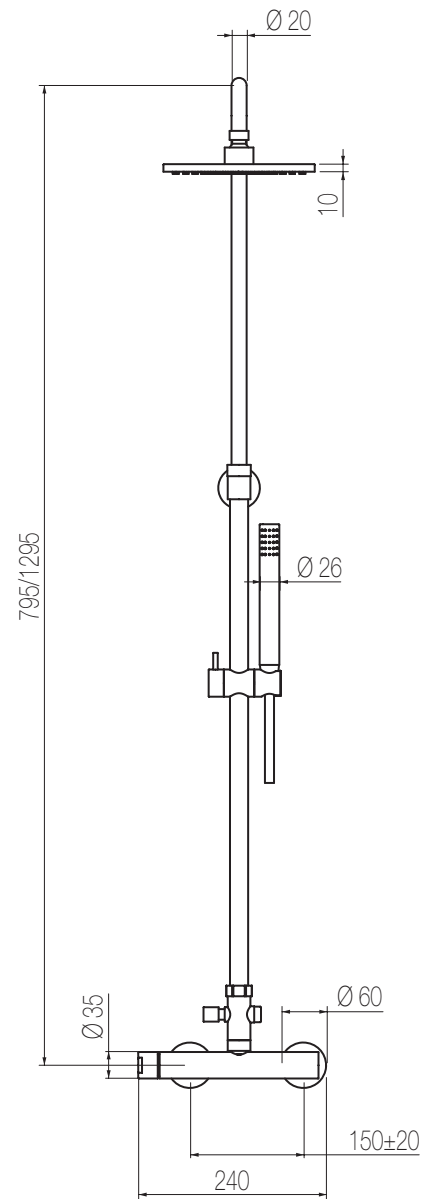

WELLNESS

Colonna Bingo 4 meccanica

Colonna doccia completa di miscelatore doccia esterno meccanico, asta telescopica con deviatore, soffione Ø 200 in abs, flessibile cm.150 e doccino abs.
Shower column complete of external manual mixer, telescopic sliding bar with diverter, abs Ø 200 shower head, cm. 150 flexible hose and abs hand shower.

Finiture / Finishing

Codice / Code

Prezzo / Price

Cromato / Chrome

COL11 1

€