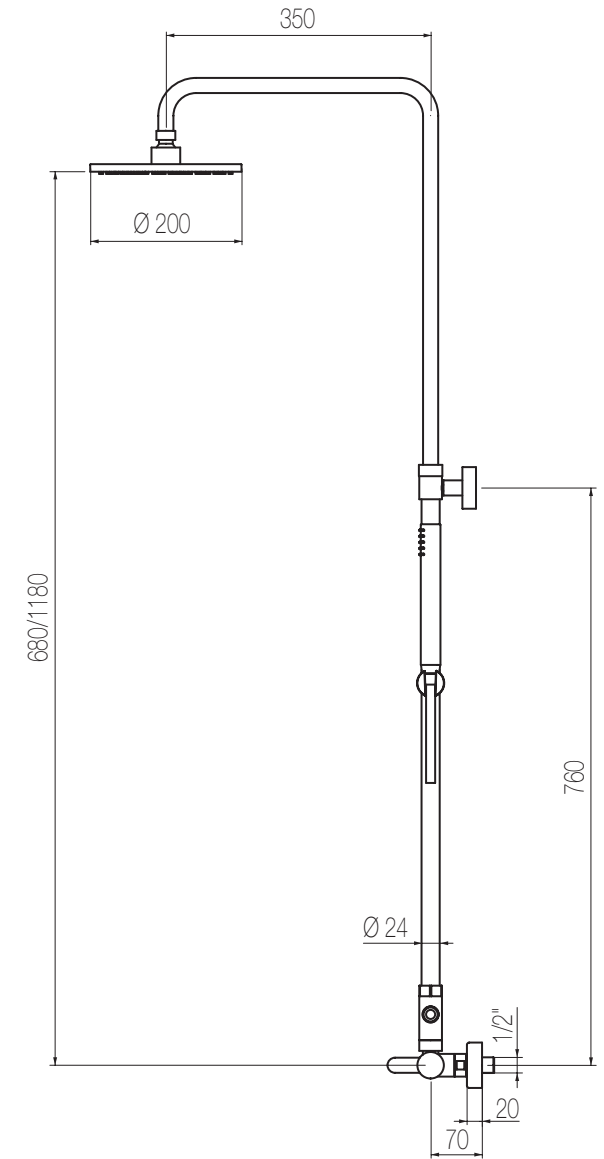

WELLNESS

Colonna Bingo 4 meccanica

Colonna doccia completa di miscelatore doccia esterno meccanico, asta telescopica con deviatore, soffione Ø 200 in abs, flessibile cm.150 e doccino abs.
Shower column complete of external manual mixer, telescopic sliding bar with diverter, abs Ø 200 shower head, cm. 150 flexible hose and abs hand shower.

Finiture / Finishing

Codice / Code

Prezzo / Price

Cromato / Chrome

COL11 1

€