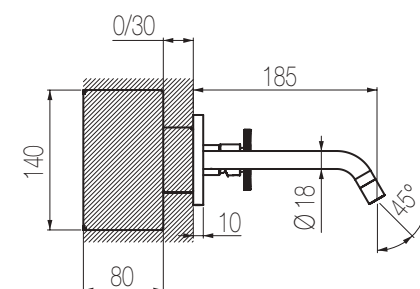

Lavabo incasso

Miscelatore monocomando lavabo ad incasso **canna corta**
Single lever built-in basin group with **short spout**