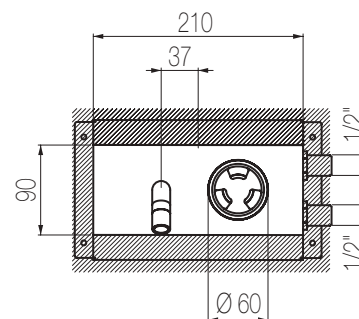

Lavabo incasso

Miscelatore monocomando lavabo ad incasso **canna corta**
Single lever built-in basin group with **short spout**