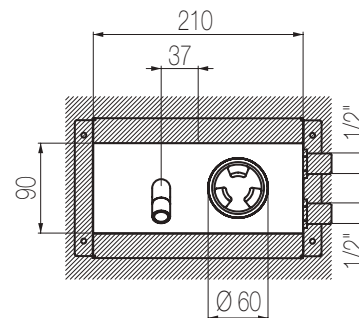

TIBÒ

Lavabo incasso

Miscelatore monocomando lavabo ad incasso **canna lunga**
Single lever built-in basin group with **long spout**