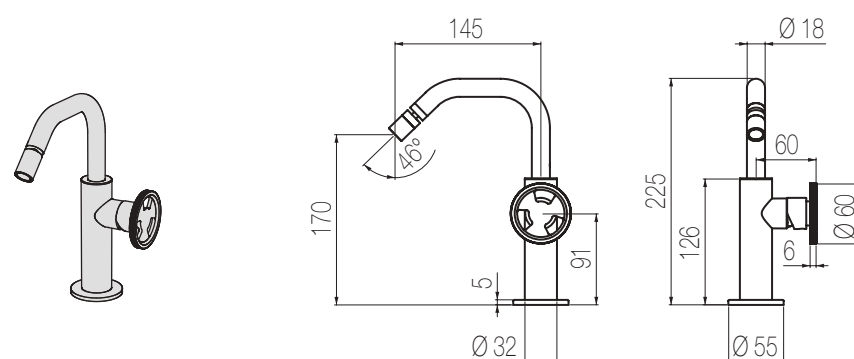

Finiture / Finishing

Codice / Code

Prezzo / Price

Cromato / Chrome

TIB14M 1

€

Nikel spazzolato / Brushed nikel

TIB14M 8

€