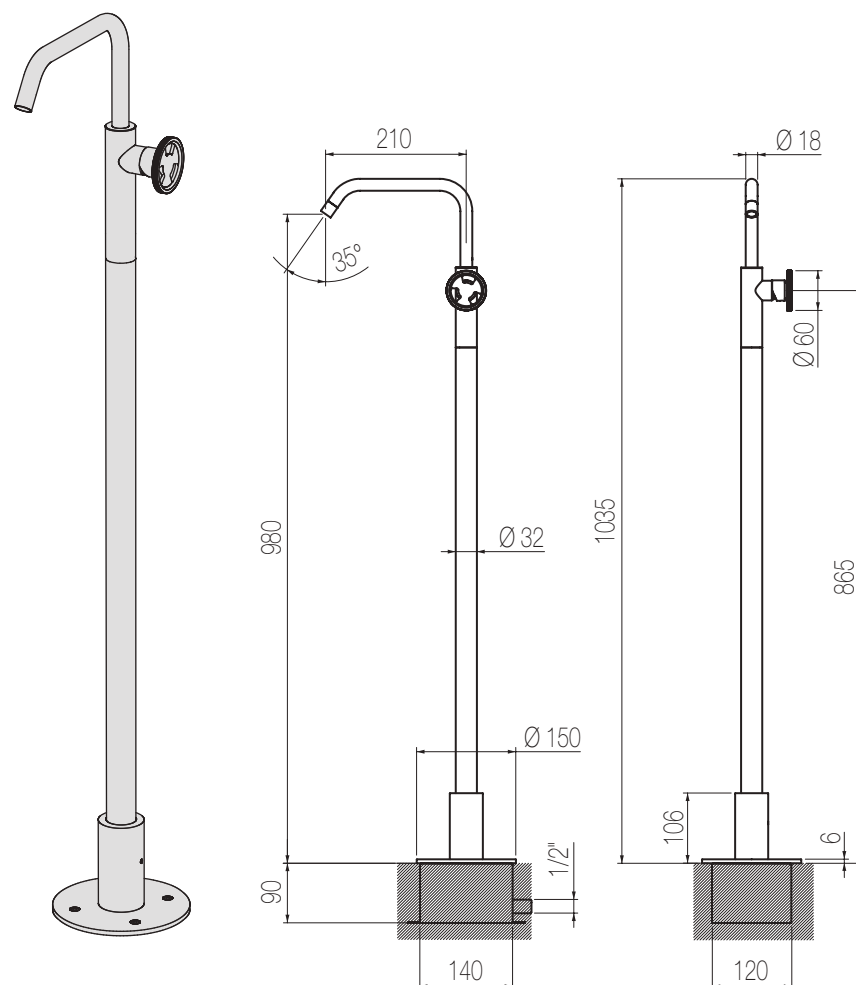

Finiture / Finishing

Codice / Code

Prezzo / Price

Cromato / Chrome

TIB19M 1

€

Nikel spazzolato / Brushed nikel

TIB19M 8

€