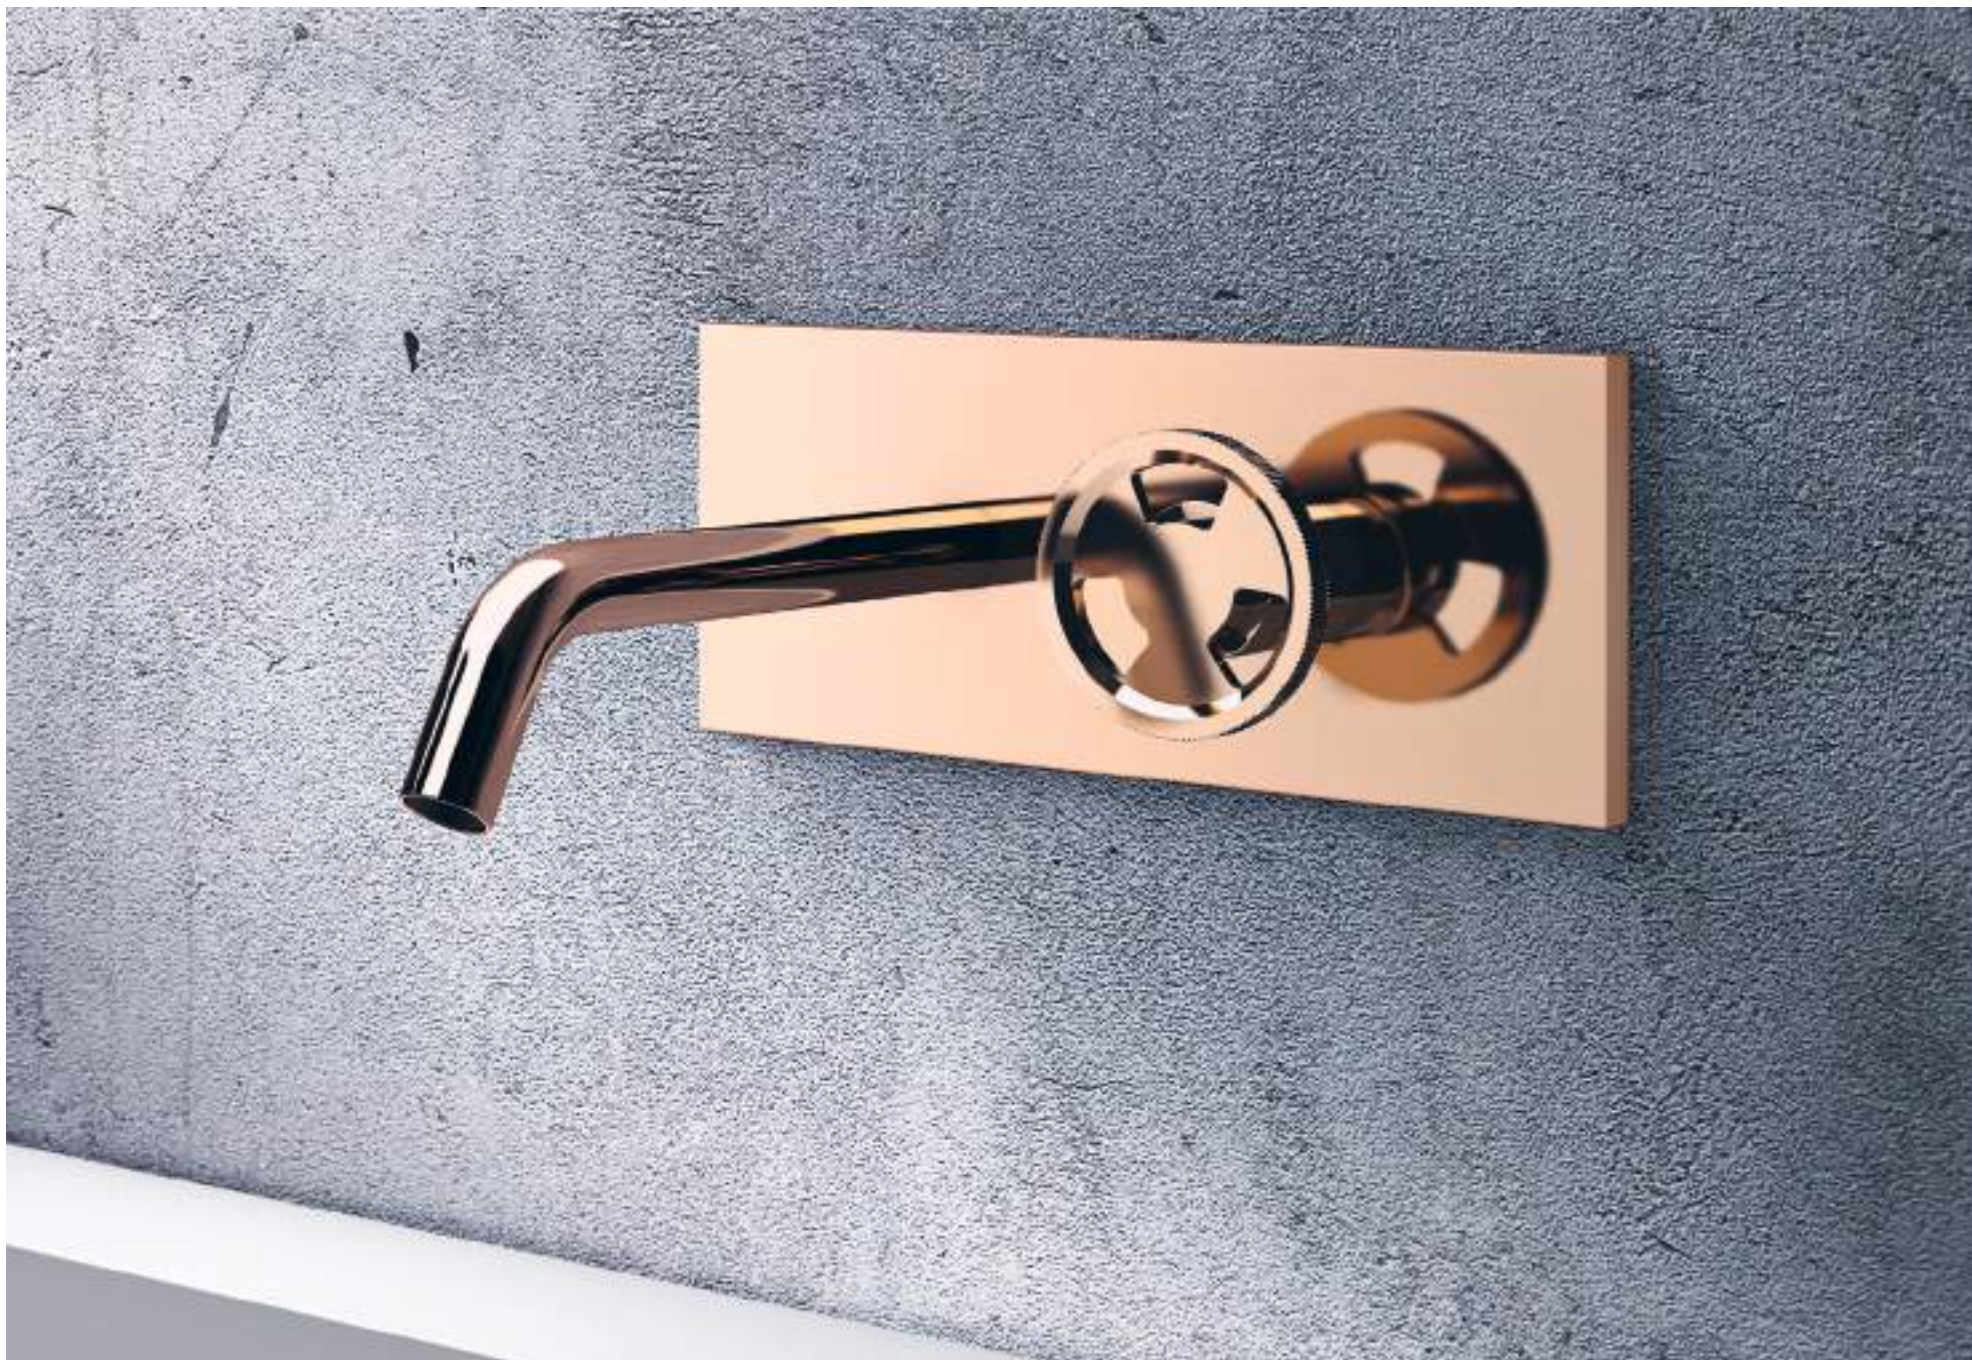

**Patented design.**

Design brevettato / Patented design

▲ Miscelatore monocomando lavabo ad incasso canna corta, finitura roseè, L210xH90xP185 mm  
Single lever built-in basin group with short spout, roseè finishing, W210xH90xD185 mm