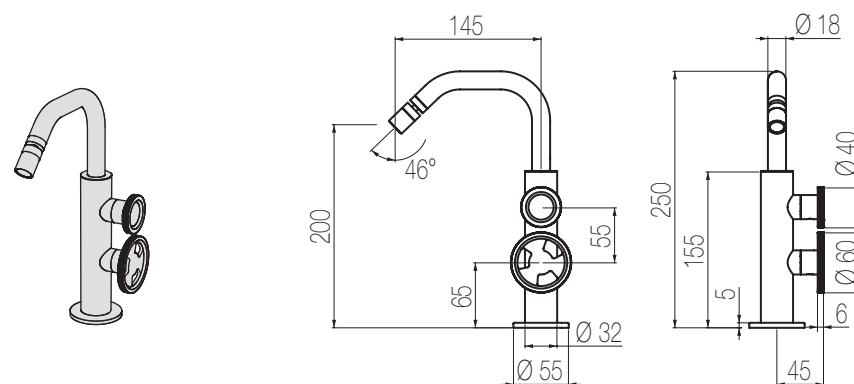

Finiture / Finishing

Codice / Code

Prezzo / Price

Cromato / Chrome

TIB14 1

€

Nikel spazzolato / Brushed nikel

TIB14 8

€