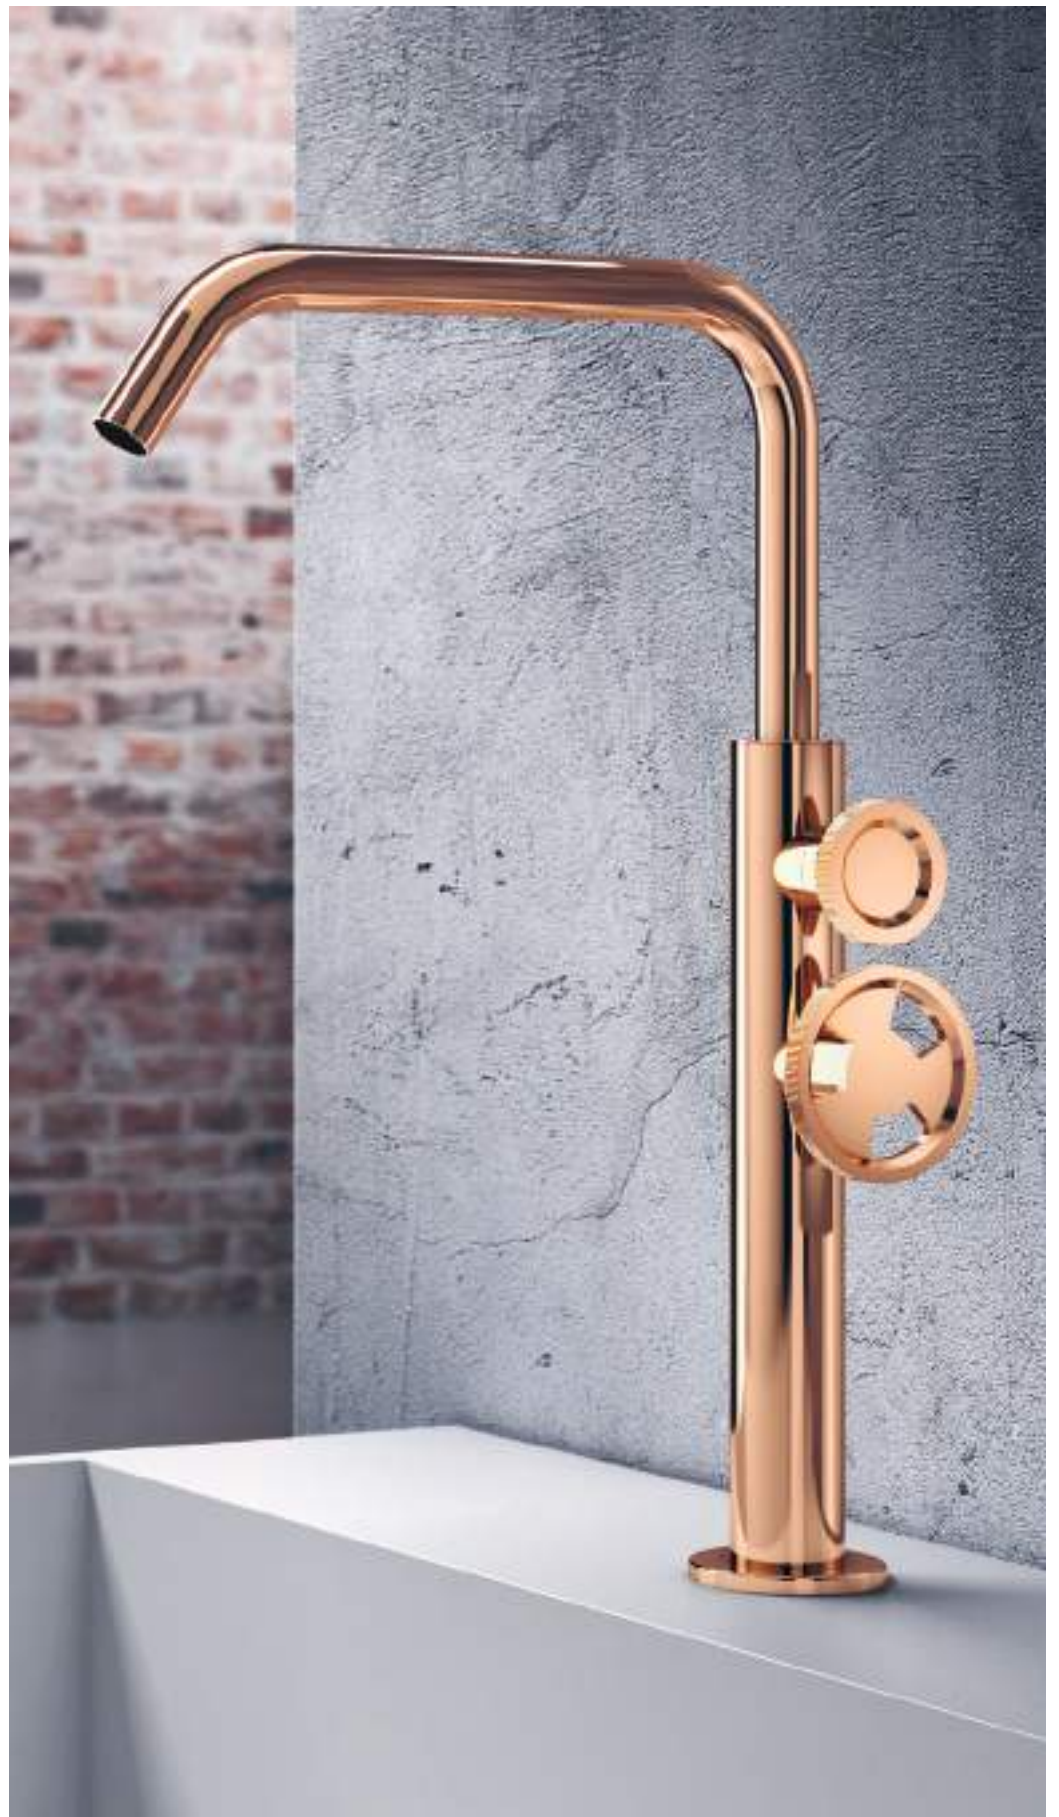

**Patented design.**

Design brevettato / Patented design

▲ Miscelatore monocomando lavabo ad incasso canna corta, finitura roseè, L210xH90xP185 mm  
Single lever built-in basin group with short spout, roseè finishing, W210xH90xD185 mm