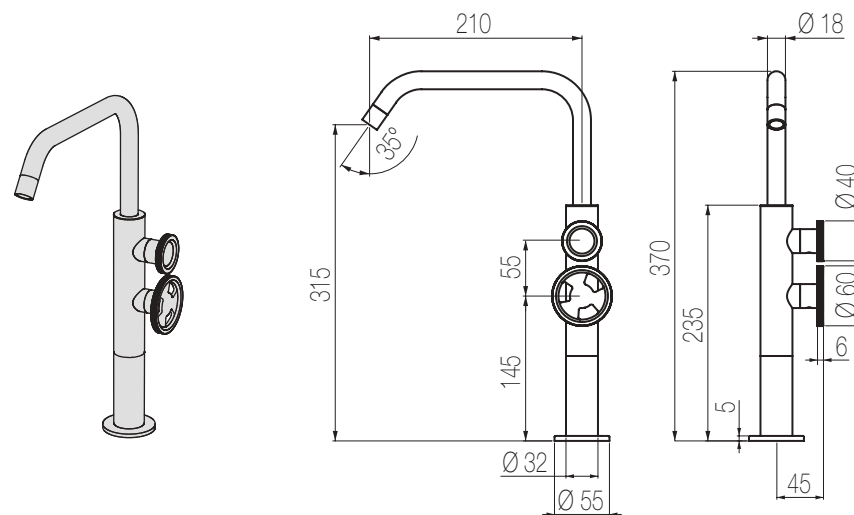

Finiture / Finishing

Codice / Code

Prezzo / Price

Cromato / Chrome

TIB3 1

€

Nikel spazzolato / Brushed nikel

TIB3 8

€

Lavabo rialzato alto

Rubinetto lavabo rialzato alto senza salterello e scarico
High tall basin tap without pop-up waste and drain