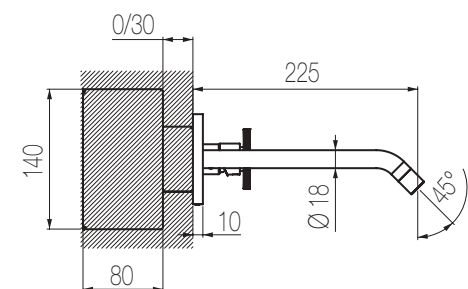

TIBÒ

Lavabo incasso

Miscelatore monocomando lavabo ad incasso **canna lunga**
Single lever built-in basin group with **long spout**