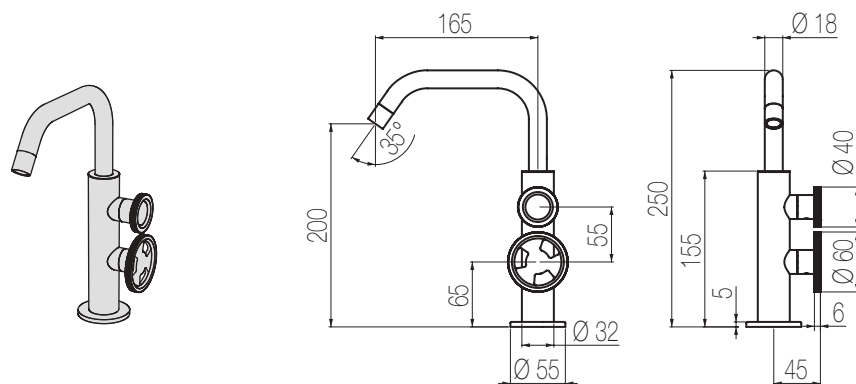

Lavabo

Rubinetto lavabo senza salterello e scarico
Basin tap without pop-up waste and drain

Finiture / Finishing

Codice / Code

Prezzo / Price

Cromato / Chrome

TIB1 1

€

Nikel spazzolato / Brushed nikel

TIB1 8

€

Lavabo rialzato

Rubinetto lavabo rialzato senza salterello e scarico
High basin tap without pop-up waste and drain