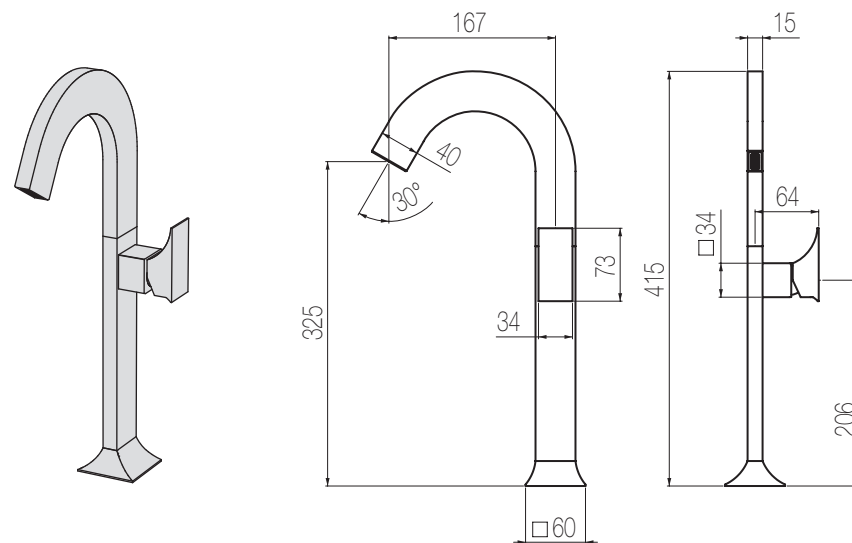

Finiture / Finishing

Codice / Code

Prezzo / Price

Cromato / Chrome

RAJ3 1

€

Nikel spazzolato / Brushed nikel

RAJ3 8

€

Bidet

Miscelatore monocomando bidet senza salterello e scarico
Single lever bidet mixer without pop-up waste and drain