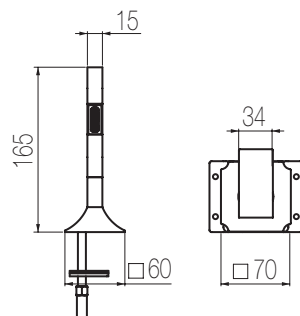

RAJIA

Bidet due fori

Set per bidet due fori composto da comando remoto a parete e bocca di erogazione top senza salterello e scarico
2-hole bidet group with wall remote control and spout without pop-up waste and drain

Finiture / Finishing

Codice / Code

Prezzo / Price

Cromato / Chrome

RAJ16 1

€

Nikel spazzolato / Brushed nikel

RAJ16 8

€