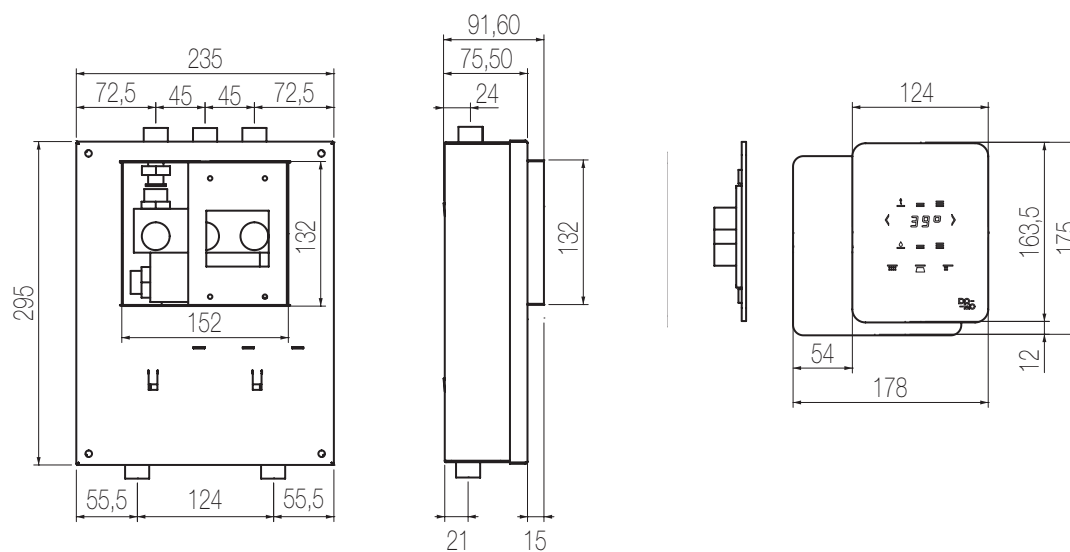

RAJIA

Comando elettronico 3 vie

Comando elettronico incasso a muro a tre vie con elettrovalvola e pannello in vetro touch
Three-way built-in electronic mixer with electronic valve and glass touch panel