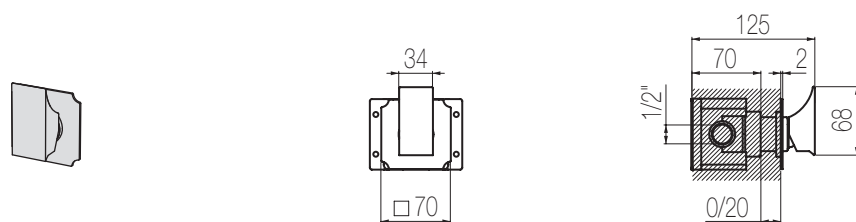

RAJIA

Comando remoto a parete

Miscelatore monocomando a parete
Single lever wall-mounted mixer

Parte estetica / External part

Finiture / Finishing

Cromato / Chrome

Nikel spazzolato / Brushed nickel

Codice / Code

RAJ26 1

RAJ26 8

Prezzo / Price

€

€

Parte incasso / Built-in part