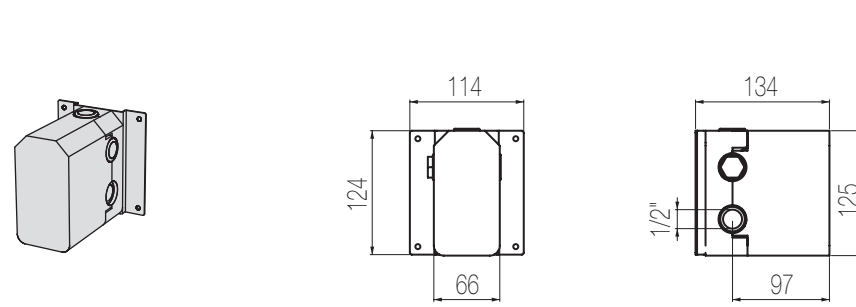

Finiture / Finishing

Codice / Code

Prezzo / Price

Cromato / Chrome

IST29 1

€

Nikel spazzolato / Brushed nickel

IST29 8

€

PORTATA MAX A 3 BAR (uscita libera)
Max flow rate at 3 bar (free way out)

Way out Lt/m 29,0