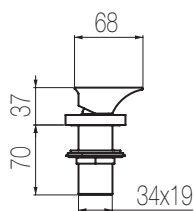

Comando remoto top

Miscelatore monocomando top
Single lever deck-mounted mixer

Finiture / Finishing

Codice / Code

Prezzo / Price

Cromato / Chrome

RAJ25 1

€

Nikel spazzolato / Brushed nikel

RAJ25 8

€