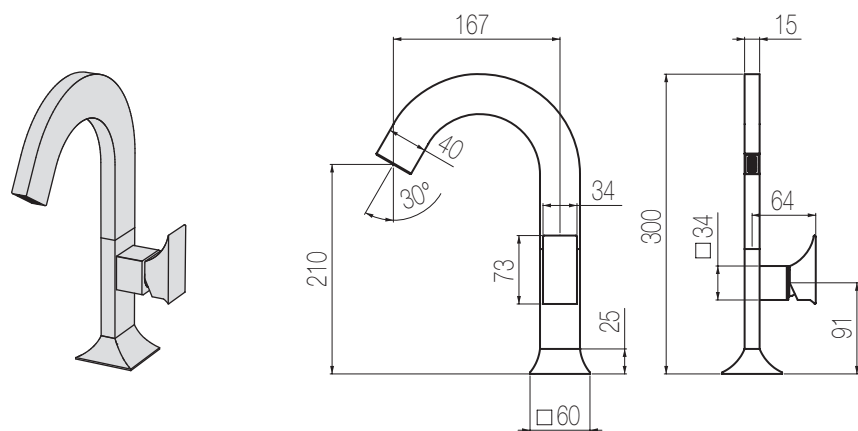

- > Miscelatore monocomando lavabo rialzato,
finitura cromo, H325xP167 mm
*Single lever high basin mixer, chrome finishing,
H325xD167 mm*

- < Miscelatore doccia incasso con deviatore rotativo 3 vie, finitura roseè, L100xH150 mm
Single lever wall-mounted shower mixer with integrated 3-way rotating diverter, roseè finishing, W100xH150 mm

- > Miscelatore monocomando a parete, finitura roseè, L70xH70 mm
Single lever wall-mounted mixer, roseè finishing, W70xH70 mm

RAJIA

Lavabo

Miscelatore monocomando lavabo senza salterello e scarico
Single lever basin mixer without pop-up waste and drain