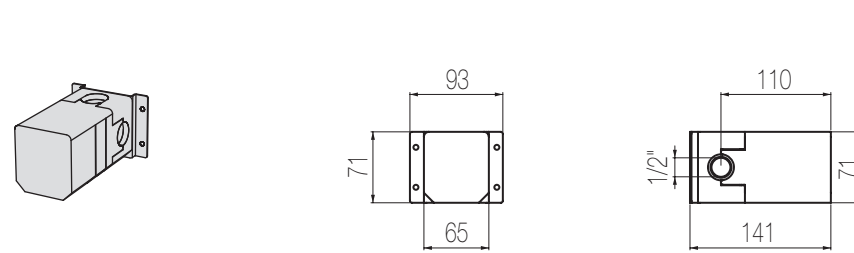

Finiture / Finishing

Codice / Code

Prezzo / Price

Cromato / Chrome

IST27 1

€

Nikel spazzolato / Brushed nickel

IST27 8

€

PORTATA MAX A 3 BAR (uscita libera)
Max flow rate at 3 bar (free way out)

Way out Lt/m 29,0