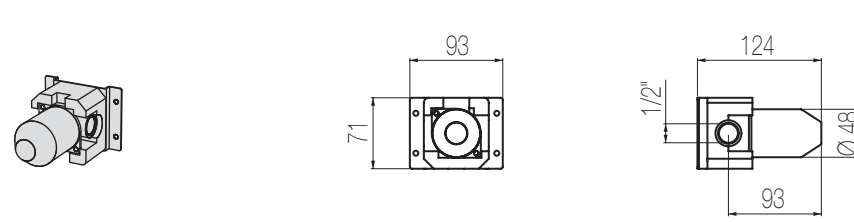

Finiture / Finishing

Cromato / Chrome

Nikel spazzolato / Brushed nickel

Codice / Code

IST26 1

IST26 8

Prezzo / Price

€

€

PORTATA MAX A 3 BAR (uscita libera)
Max flow rate at 3 bar (free way out)

Way out Lt/m 29,0

Doccia esterno

Gruppo doccia esterno con presa acqua per flessibile
External shower group with flexible hose connection