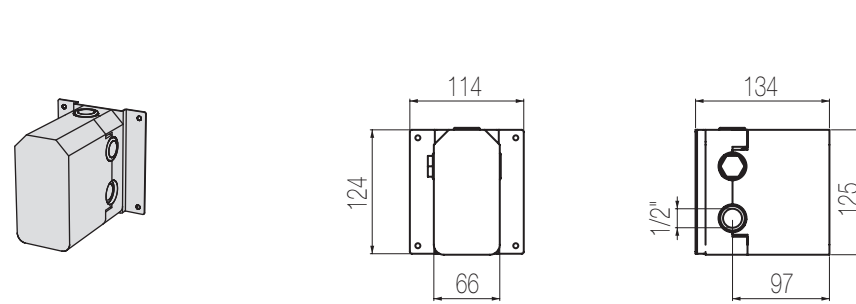

Finiture / Finishing

Codice / Code

Prezzo / Price

Cromato / Chrome

IST28 1

€

Nikel spazzolato / Brushed nickel

IST28 8

€

PORTATA MAX A 3 BAR (uscita libera)
Max flow rate at 3 bar (free way out)

Way out Lt/m 29,0

Doccia incasso con deviatore 3 vie, sistema B-Box

Miscelatore doccia incasso con deviatore rotativo 3 vie
Single lever wall-mounted shower mixer with integrated 3-way rotating diverter

Parte estetica / External part