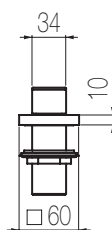

Comando remoto top

Miscelatore monocomando top
Single lever deck-mounted mixer

Finiture / Finishing

Codice / Code

Prezzo / Price

Cromato / Chrome

RAJ25 1

€

Nikel spazzolato / Brushed nikel

RAJ25 8

€