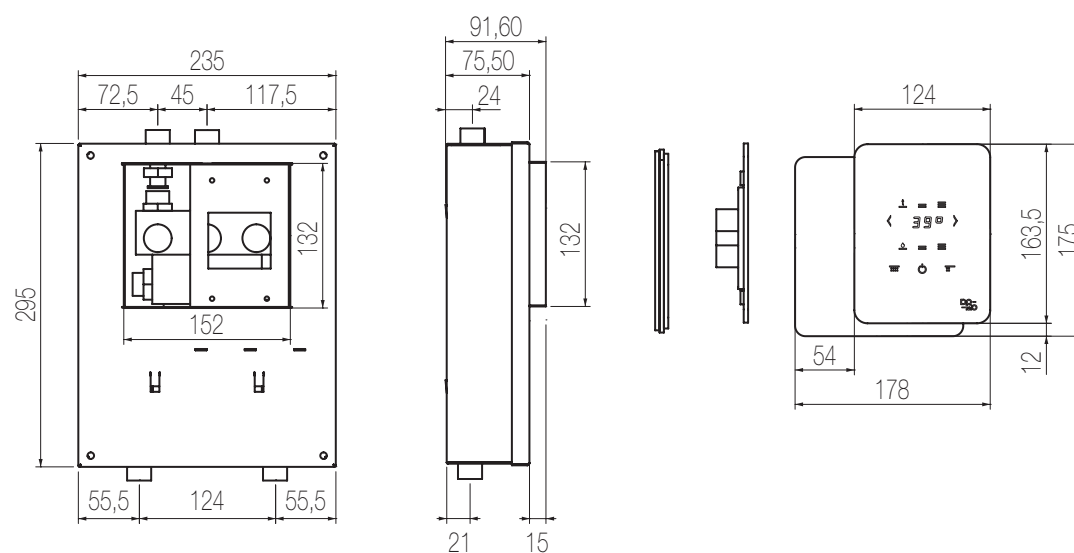

Comando elettronico 2 vie

Comando elettronico incasso a muro a due vie con elettrovalvola e pannello in vetro touch
Two-way built-in electronic mixer with electronic valve and glass touch panel