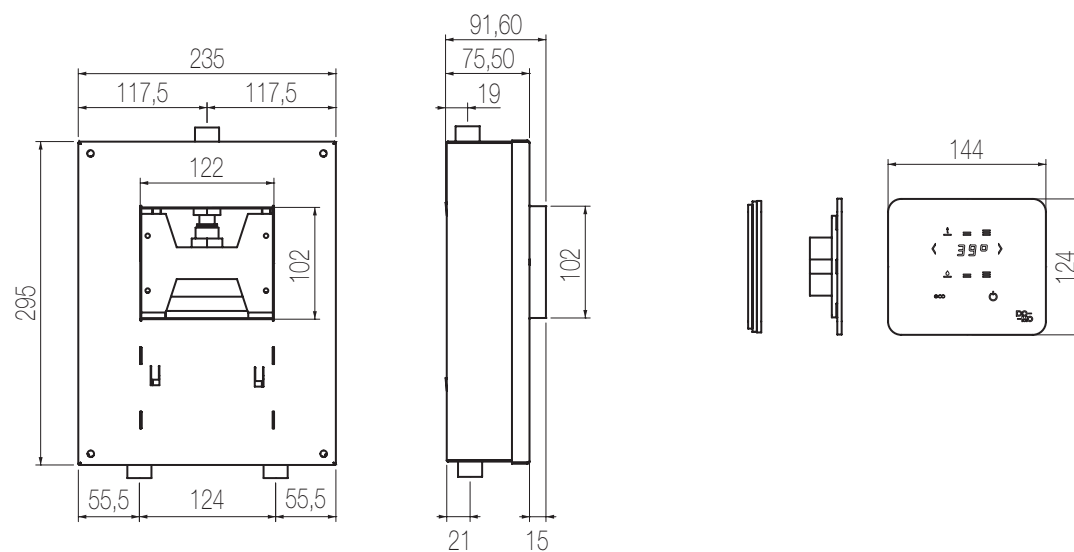

RAJIA

Comando elettronico 1 via

Comando elettronico incasso a muro ad una via con elettrovalvola e pannello in vetro touch
One-way built-in electronic mixer with electronic valve and glass touch panel