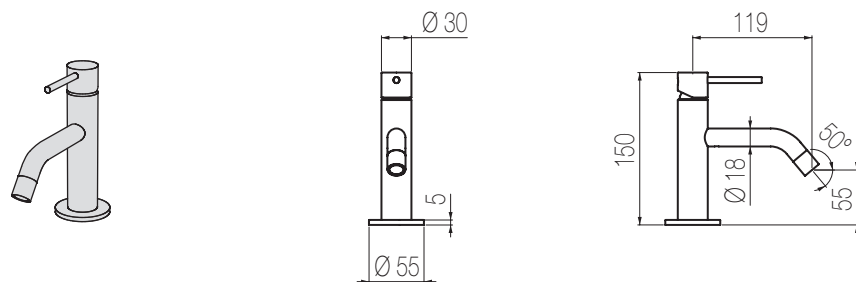

MINIMÈ

Lavabo

Miscelatore monocomando lavabo senza salterello e scarico
Single lever basin mixer without pop-up waste and drain

Finiture / Finishing	Codice / Code	Prezzo / Price
Cromato / Chrome	MME1 1	€
Nikel spazzolato / Brushed nikel	MME1 8	€

Lavabo rialzato

Miscelatore monocomando lavabo rialzato senza salterello e scarico
Single lever high basin mixer without pop-up waste and drain