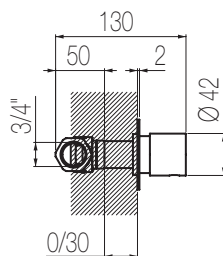

Finiture / Finishing

Codice / Code

Prezzo / Price

Cromato / Chrome

RAM40 1

€

Nikel spazzolato / Brushed nickel

RAM40 8

€

Parte incasso / Built-in part

Finiture / Finishing

Codice / Code

Prezzo / Price

Cromato / Chrome

IGP40 1

€

Nikel spazzolato / Brushed nickel

IGP40 8

€

PORTATA MAX A 3 BAR (uscita libera)
Max flow rate at 3 bar (free way out)

Way out Lt/m 40,0