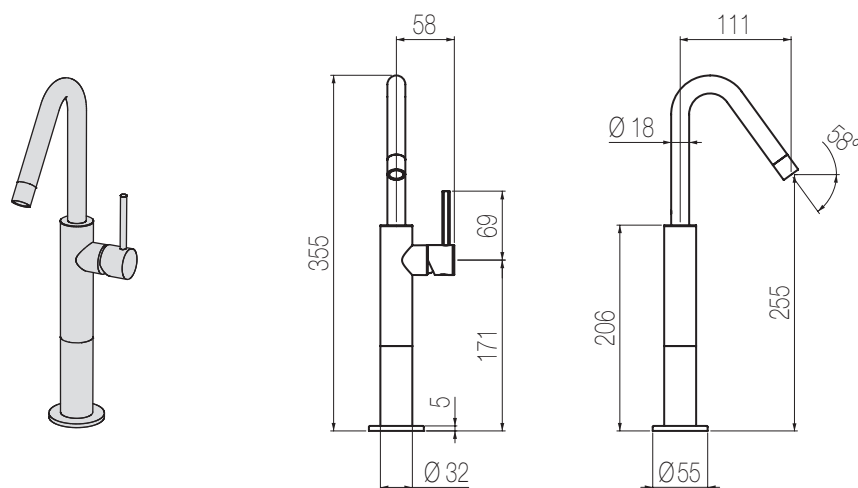

MINIMÈ

Lavabo rialzato canna media

Miscelatore monocomando lavabo rialzato canna media senza salterello e scarico
Single lever basin mixer with medium spout without pop-up waste and drain

Finiture / Finishing

Codice / Code

Prezzo / Price

Cromato / Chrome

MME50 1

€

Nikel spazzolato / Brushed nickel

MME50 8

€

Lavabo rialzato canna alta

Miscelatore monocomando lavabo rialzato canna alta senza salterello e scarico
Single lever basin mixer with high spout without pop-up waste and drain