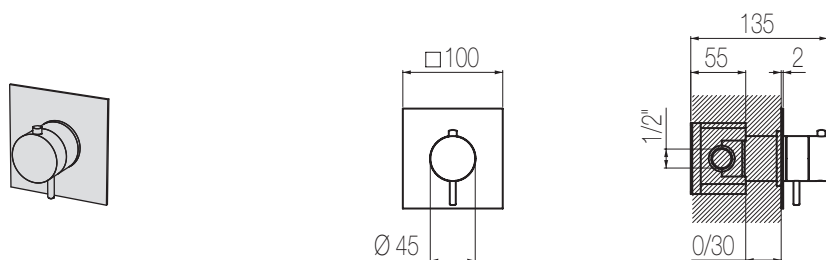

Finiture / Finishing

Codice / Code

Prezzo / Price

Cromato / Chrome

TCM36 1

€

Nikel spazzolato / Brushed nikel

TCM36 8

€

Parte incasso / Built-in part