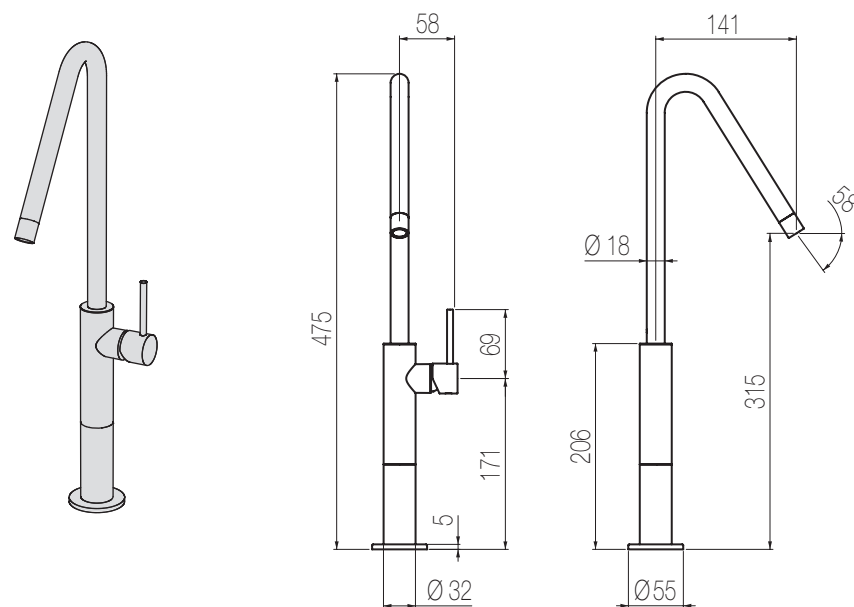

Lavabo rialzato canna alta

Miscelatore monocomando lavabo rialzato canna alta senza salterello e scarico
Single lever basin mixer with high spout without pop-up waste and drain

Finiture / Finishing

Codice / Code