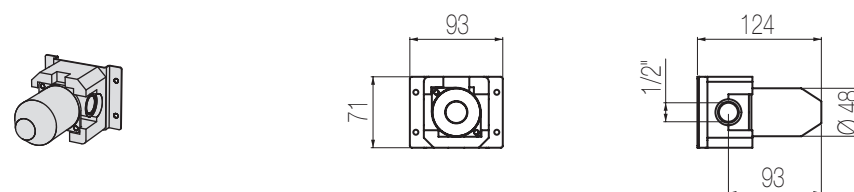

Finiture / Finishing

Codice / Code

Prezzo / Price

Cromato / Chrome

IST26 1

€

Nikel spazzolato / Brushed nikel

IST26 8

€

PORTATA MAX A 3 BAR (uscita libera)
Max flow rate at 3 bar (free way out)

Way out

Lt/m 29,0