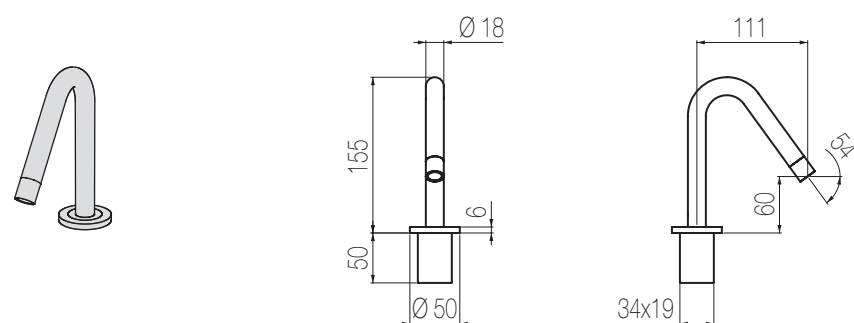

Bocca lavabo top

Bocca lavabo top
Deck-mounted basin spout

Finiture / Finishing

Codice / Code

Prezzo / Price

Cromato / Chrome

CTM1 1

€

Nikel spazzolato / Brushed nikel

CTM1 8

€