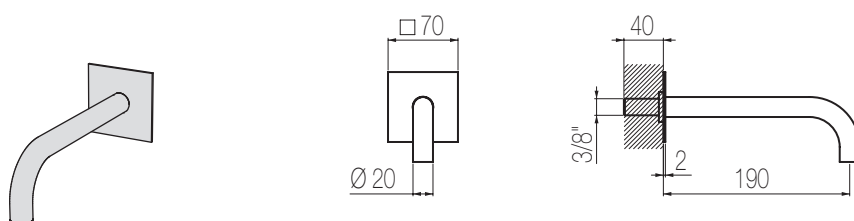

Way out

Lt/m 29,0

Bocca lavabo a muro

Bocca lavabo a muro l=190 mm
Wall-mounted basin spout l=190 mm

Finiture / Finishing

Codice / Code

Prezzo / Price

Cromato / Chrome