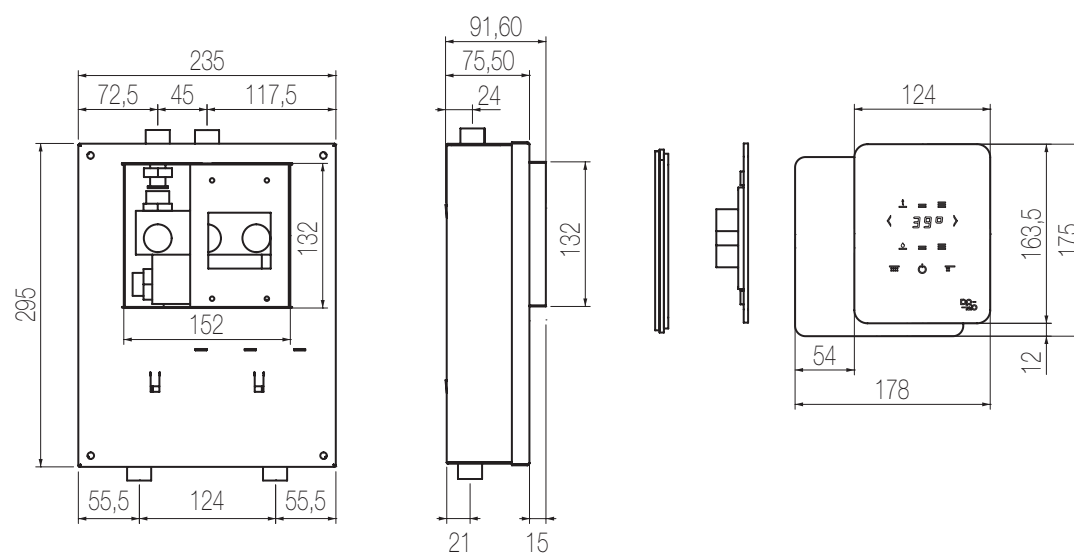

€

Comando elettronico 2 vie

Comando elettronico incasso a muro a due vie con elettrovalvola e pannello in vetro touch
Two-way built-in electronic mixer with electronic valve and glass touch panel

Finiture / Finishing