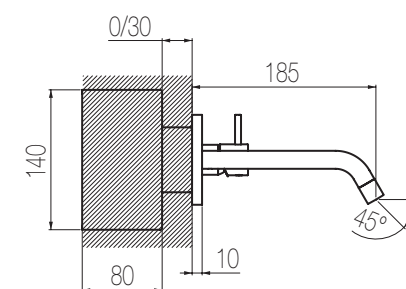

Lavabo incasso

Miscelatore monocomando lavabo ad incasso **canna corta**
Single lever built-in basin group with **short spout**