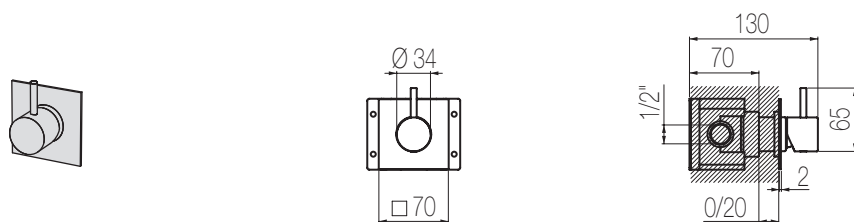

MINIMÈ

Comando remoto a parete

Miscelatore monocomando a parete
Single lever wall-mounted mixer

Parte estetica / External part

Finiture / Finishing

Codice / Code

Prezzo / Price

Cromato / Chrome

MME26 1

€

Nikel spazzolato / Brushed nikel

MME26 8

€

Parte incasso / Built-in part