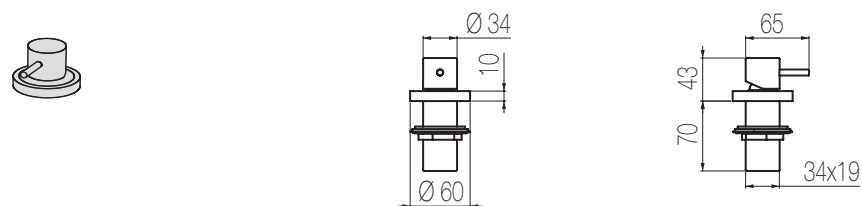

Comando remoto top

Miscelatore monocomando top
Single lever deck-mounted mixer

Finiture / Finishing	Codice / Code	Prezzo / Price
Cromato / Chrome	MME25 1	€
Nikel spazzolato / Brushed nikel	MME25 8	€