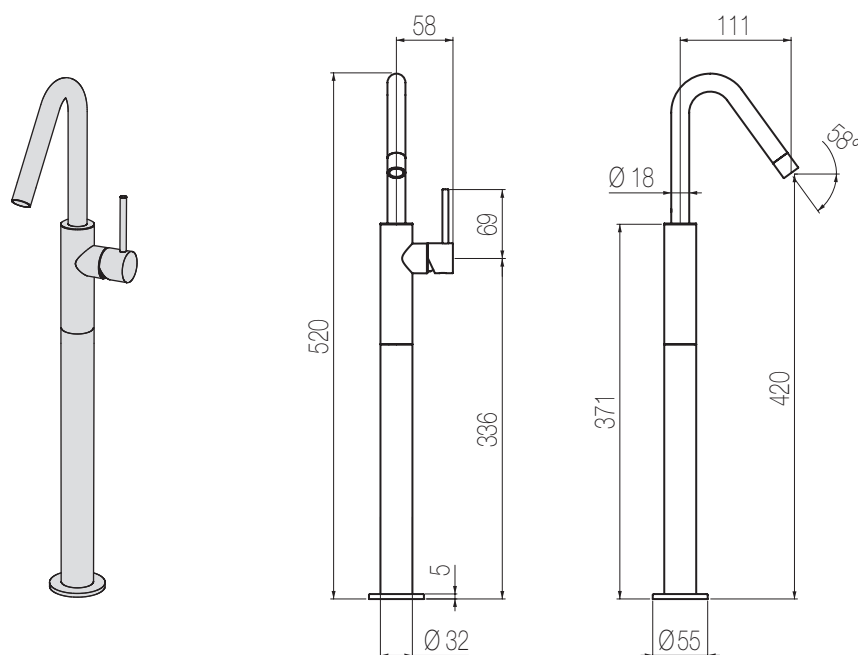

MINIMÈ

Lavabo rialzato alto canna media

Miscelatore monocomando lavabo rialzato alto canna media senza salterello e scarico
Single lever high basin mixer with medium spout without pop-up waste and drain

Finiture / Finishing	Codice / Code	Prezzo / Price
Cromato / Chrome	MME52 1	€
Nikel spazzolato / Brushed nikel	MME52 8	€

Lavabo rialzato alto canna alta

Miscelatore monocomando lavabo rialzato alto canna alta senza salterello e scarico
Single lever high basin mixer with high spout without pop-up waste and drain