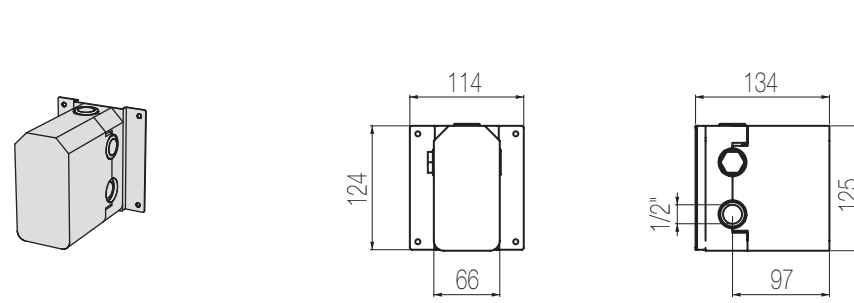

Finiture / Finishing

Codice / Code

Prezzo / Price

Cromato / Chrome

IST33 1

€

Nikel spazzolato / Brushed nikel

IST33 8

€

PORTATA MAX A 3 BAR (uscita libera)
Max flow rate at 3 bar (free way out)

Way out Lt/m 26,0

Doccia incasso termostatico con deviatore 3 vie, sistema B-Box

Miscelatore doccia incasso termostatico coassiale con deviatore rotativo 3 vie
Wall-mounted coaxial thermostatic shower mixer with integrated 3-way rotating diverter

Parte estetica / External part