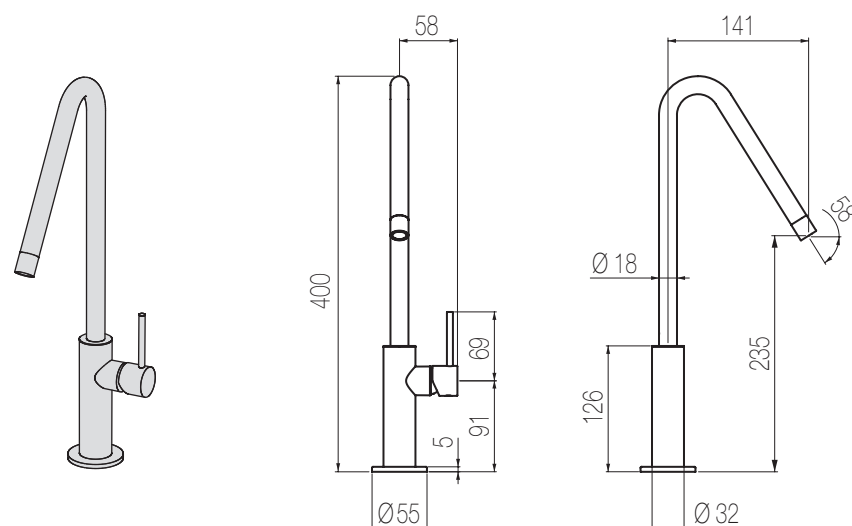

Finiture / Finishing	Codice / Code	Prezzo / Price
Cromato / Chrome	MME6 1	€
Nikel spazzolato / Brushed nikel	MME6 8	€