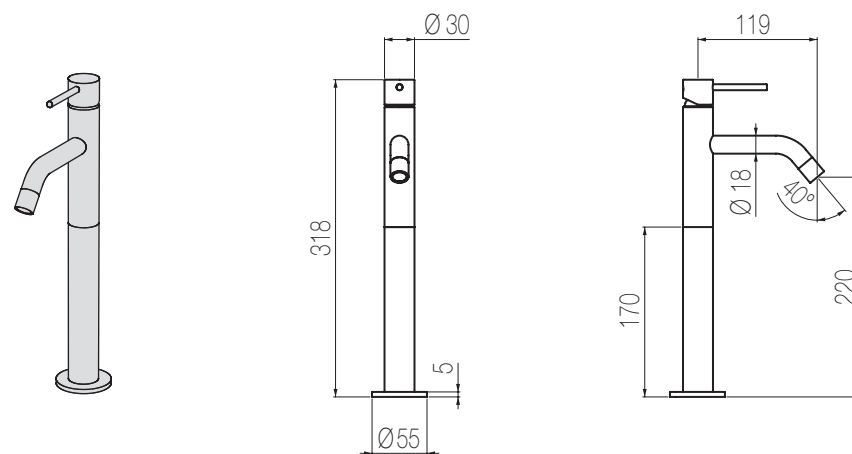

Finiture / Finishing	Codice / Code	Prezzo / Price
Cromato / Chrome	MME3 1	€
Nikel spazzolato / Brushed nikel	MME3 8	€

Lavabo canna media

Miscelatore monocomando lavabo canna media senza salterello e scarico
Single lever basin mixer with medium spout without pop-up waste and drain