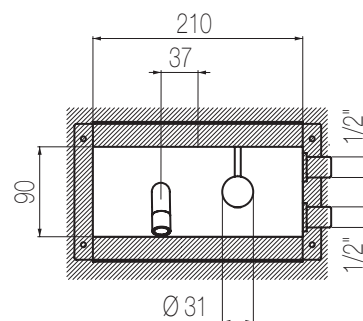

Lavabo incasso

Miscelatore monocomando lavabo ad incasso **canna corta**
Single lever built-in basin group with **short spout**