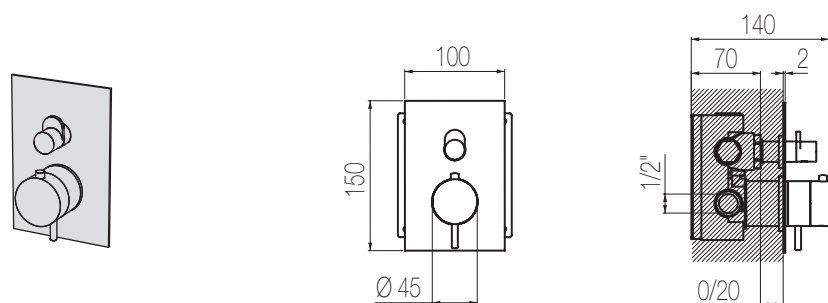

Miscelatore doccia incasso termostatico coassiale con deviatore rotativo 2 vie
Wall-mounted coaxial thermostatic shower mixer with integrated 2-way rotating diverter

Parte estetica / External part

Finiture / Finishing