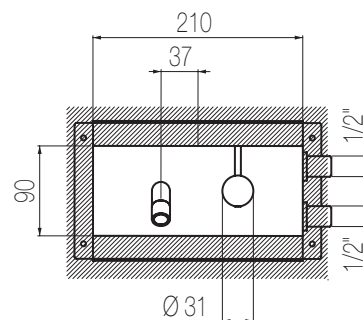

MINIMÈ

Lavabo incasso

Miscelatore monocomando lavabo ad incasso **canna lunga**
Single lever built-in basin group with **long spout**