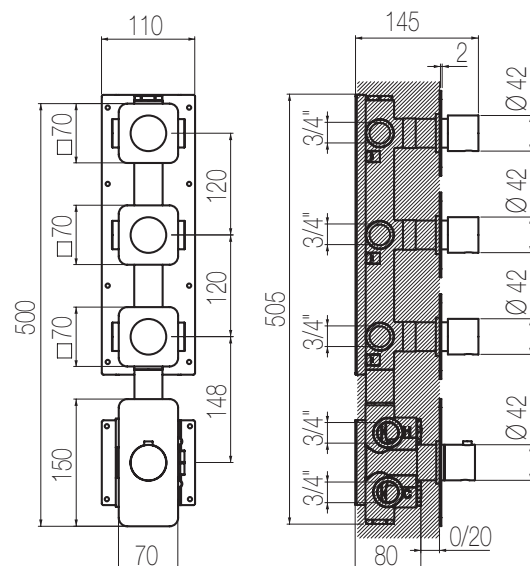

Doccia incasso termostatico con collettore - Grande Portata

Miscelatore doccia incasso termostatico con collettore 3 vie a grande portata (raccordi da 3/4")
High flow rate wall-mounted built-in thermostatic shower mixer with 3 ways manifold (3/4" junctions)

Parte estetica / External part

Finiture / Finishing

Codice / Code

Prezzo / Price

Cromato / Chrome

GPR42 1

€

Nikel spazzolato / Brushed nickel

GPR42 8

€

Parte incasso / Built-in part