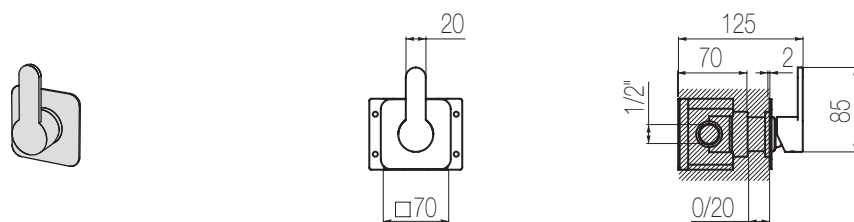

Comando remoto a parete

Miscelatore monocomando a parete
Single lever wall-mounted mixer

Parte estetica / External part

Finiture / Finishing

Codice / Code

Prezzo / Price

Cromato / Chrome

MIK26 1

€

Nikel spazzolato / Brushed nickel

MIK26 8

€

Parte incasso / Built-in part