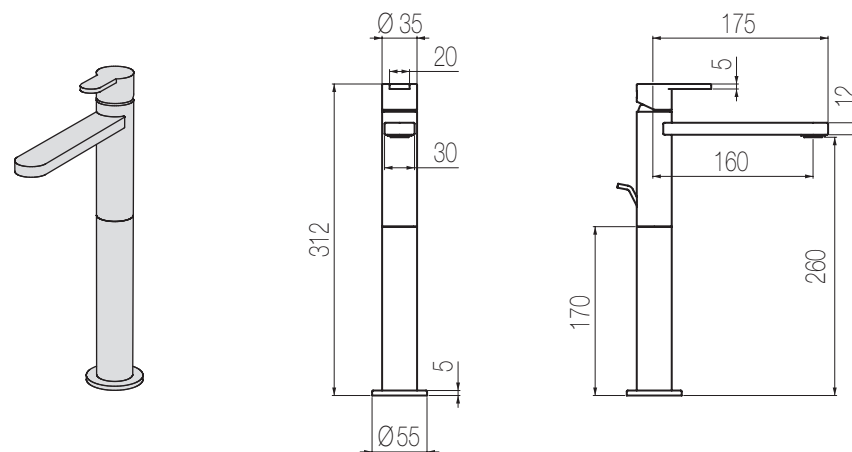

Lavabo rialzato

Miscelatore monocomando lavabo rialzato
Single lever high basin mixer

Finiture / Finishing	Codice / Code	Prezzo / Price
Con salterello / With pop-up waste		
Cromato / Chrome	MIK3S 1	€
Nikel spazzolato / Brushed nikel	MIK3S 8	€
Senza salterello / Without pop-up waste		
Cromato / Chrome	MIK3 1	€
Nikel spazzolato / Brushed nikel	MIK3 8	€

Lavabo rialzato alto

Miscelatore monocomando lavabo rialzato alto senza salterello e scarico
Single lever high tall basin mixer without pop-up waste and drain