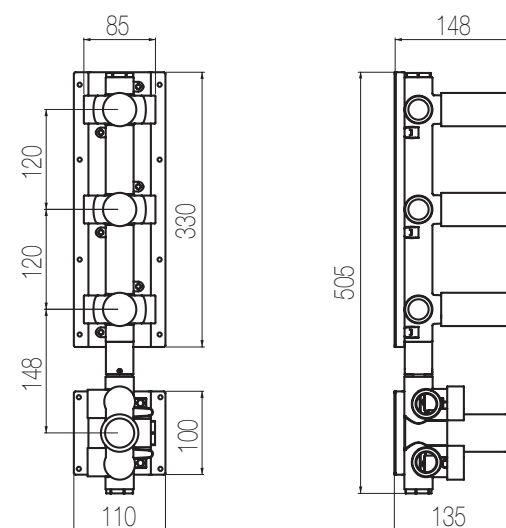

Finiture / Finishing

Codice / Code

Prezzo / Price

Cromato / Chrome

IGP42 1

€

Nikel spazzolato / Brushed nickel

IGP42 8

€

PORTATA MAX A 3 BAR (uscita libera)

Max flow rate at 3 bar (free way out)

Way out

Lt/m 40,0