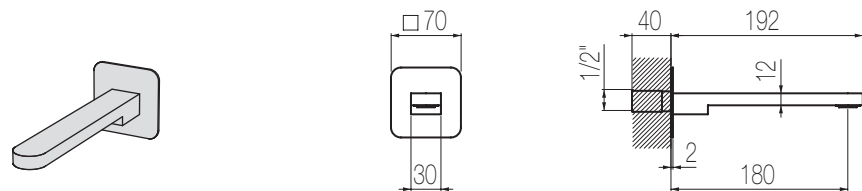

Bocca lavabo a muro l=190 mm
Wall-mounted basin spout l=190 mm

Finiture / Finishing	Codice / Code	Prezzo / Price
Cromato / Chrome	CMR1 1	€
Nikel spazzolato / Brushed nickel	CMR1 8	€

Comando remoto a parete