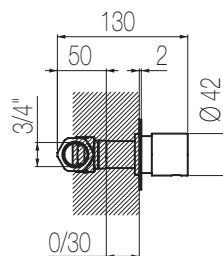

Finiture / Finishing

Codice / Code

Prezzo / Price

Cromato / Chrome

RAR40 1

€

Nikel spazzolato / Brushed nickel

RAR40 8

€

Parte incasso / Built-in part

Finiture / Finishing

Codice / Code

Prezzo / Price

Cromato / Chrome

IGP40 1

€

Nikel spazzolato / Brushed nickel

IGP40 8

€

PORTATA MAX A 3 BAR (uscita libera)
Max flow rate at 3 bar (free way out)

Way out Lt/m 40,0