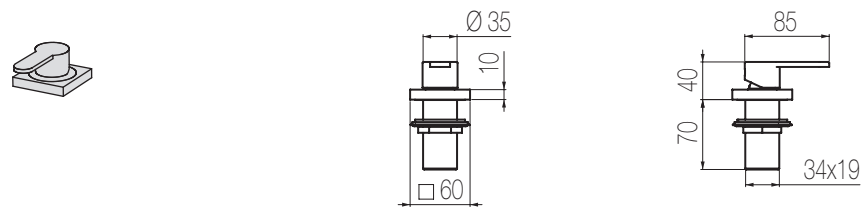

Finiture / Finishing	Codice / Code	Prezzo / Price
Cromato / Chrome	MIK25 1	€
Nikel spazzolato / Brushed nickel	MIK25 8	€

Bocca lavabo a muro

Bocca lavabo a muro l=190 mm
Wall-mounted basin spout l=190 mm