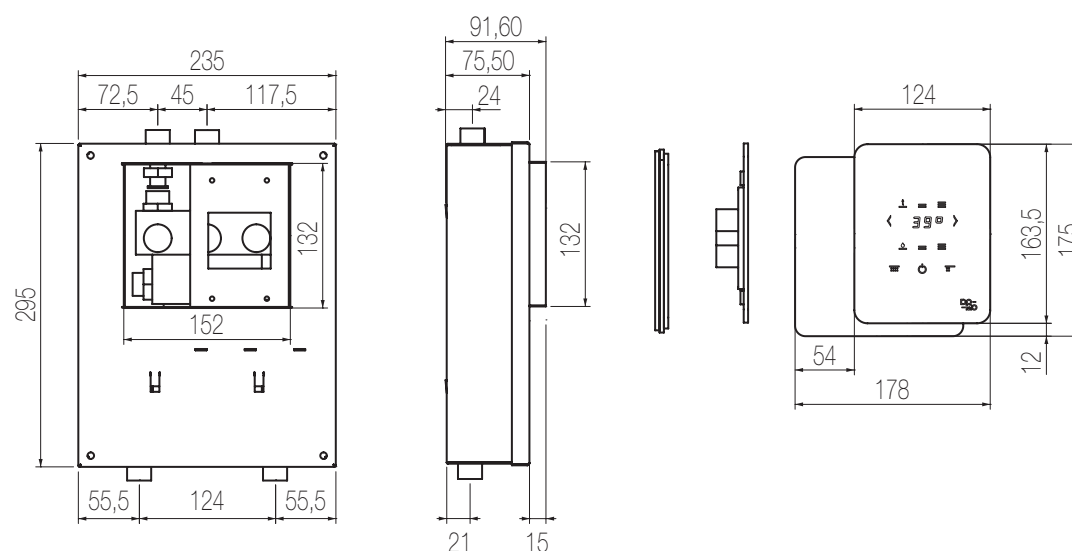

€

Comando elettronico 2 vie

Comando elettronico incasso a muro a due vie con elettrovalvola e pannello in vetro touch
Two-way built-in electronic mixer with electronic valve and glass touch panel

Finiture / Finishing