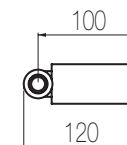

Rubinetto di arresto 1/2"

Rubinetto di arresto incasso a muro raccordo da 1/2"
Wall-mounted built-in stop valve with 1/2" connection

Parte estetica / External part

Finiture / Finishing

Codice / Code

Prezzo / Price

Cromato / Chrome

RAR59 1

€

Nikel spazzolato / Brushed nickel

RAR59 8

€

Parte incasso / Built-in part

Finiture / Finishing

Codice / Code

Prezzo / Price

Cromato / Chrome

IST59 1

€

Nikel spazzolato / Brushed nickel

IST59 8

€

PORTATA MAX A 3 BAR (uscita libera)
Max flow rate at 3 bar (free way out)

Way out Lt/m 28,0

Rubinetto di arresto 3/4"

Rubinetto di arresto incasso a muro raccordo da 3/4"
Wall-mounted built-in stop valve with 3/4" connection

Parte estetica / External part

Finiture / Finishing

Codice / Code

Prezzo / Price

Cromato / Chrome

RAR40 1

€

Nikel spazzolato / Brushed nickel

RAR40 8

€

Parte incasso / Built-in part

Finiture / Finishing

Codice / Code

Prezzo / Price

Cromato / Chrome

IGP40 1

€

Nikel spazzolato / Brushed nickel

IGP40 8

€

PORTATA MAX A 3 BAR (uscita libera)
Max flow rate at 3 bar (free way out)

Way out Lt/m 40,0