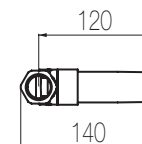

Finiture / Finishing

Codice / Code

Prezzo / Price

Cromato / Chrome

IGP40 1

€

Nikel spazzolato / Brushed nickel

IGP40 8

€

PORTATA MAX A 3 BAR (uscita libera)
Max flow rate at 3 bar (free way out)

Way out Lt/m 40,0