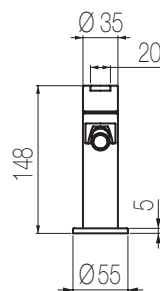

Bidet

Miscelatore monocomando bidet
Single lever bidet mixer

Finiture / Finishing

Codice / Code

Prezzo / Price

Con salterello / With pop-up waste

Cromato / Chrome

MIK14S 1

€

Nikel spazzolato / Brushed nikel

MIK14S 8

€

Senza salterello / Without pop-up waste

Cromato / Chrome

MIK14 1

€

Nikel spazzolato / Brushed nikel

MIK14 8

€