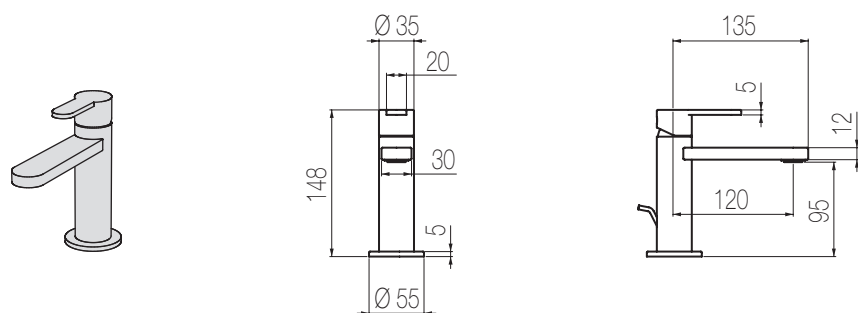

< Bocca lavabo a muro l=190 mm + comando elettronico incasso a muro ad una via con elettrovalvola e pannello in vetro touch, finitura nero, L144xH124 mm

Wall-mounted basin spout l=190 mm + one-way built-in electronic mixer with electronic valve and glass touch panel, black finishing, W144xH124 mm

MIK

- ▲ Set per lavabo due fori composto da comando remoto a parete e bocca di erogazione corta, finitura cromo, H70xP192 mm

2-hole basin group with wall remote control and short spout, chrome finishing, H70xD192 mm

- ◀ Piantana lavabo, finitura cromo, H1070xP200 mm

Free-standing basin mixer, chrome finishing, H1070xD200 mm

Lavabo

Miscelatore monocomando lavabo
Single lever basin mixer

Finiture / Finishing	Codice / Code	Prezzo / Price
Con salterello / With pop-up waste		
Cromato / Chrome	MIK1S 1	€
Nikel spazzolato / Brushed nikel	MIK1S 8	€
Senza salterello / Without pop-up waste		
Cromato / Chrome	MIK1 1	€
Nikel spazzolato / Brushed nikel	MIK1 8	€