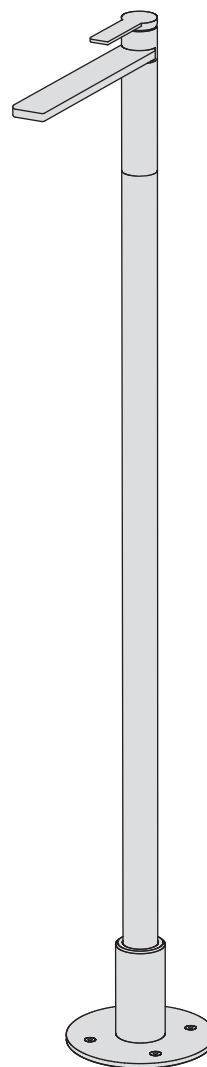

Piantana lavabo

Piantana lavabo senza salterello e scarico
Free-standing basin mixer without pop-up waste and drain