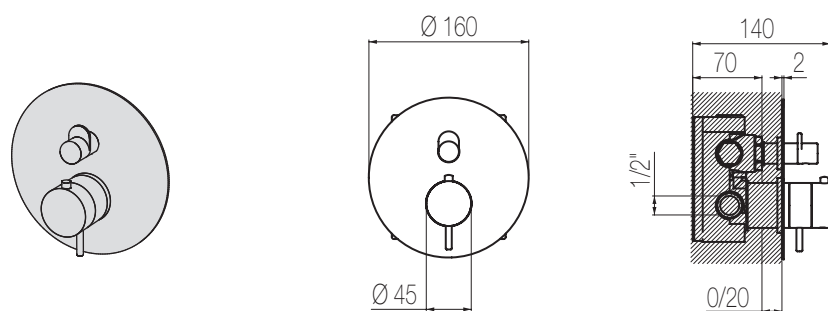

Miscelatore doccia incasso termostatico coassiale con deviatore rotativo 3 vie
Wall-mounted coaxial thermostatic shower mixer with integrated 3-way rotating diverter

Parte estetica / External part

Finiture / Finishing