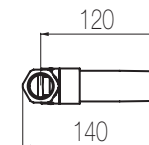

Finiture / Finishing

Codice / Code

Prezzo / Price

Cromato / Chrome

IGP40 1

€

Nikel spazzolato / Brushed nickel

IGP40 8

€

PORTATA MAX A 3 BAR (uscita libera)
Max flow rate at 3 bar (free way out)

Way out Lt/m 40,0