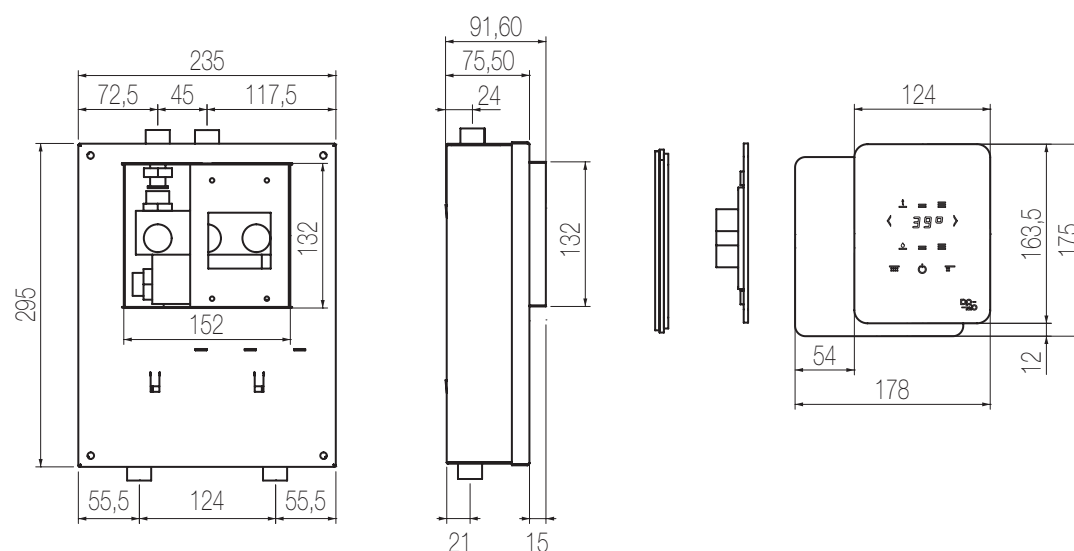

€

Comando elettronico 2 vie

Comando elettronico incasso a muro a due vie con elettrovalvola e pannello in vetro touch
Two-way built-in electronic mixer with electronic valve and glass touch panel

Finiture / Finishing