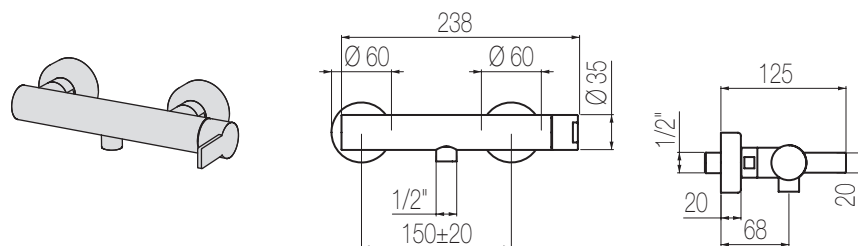

Doccia esterno

Gruppo doccia esterno con presa acqua per flessibile
External shower group with flexible hose connection

Finiture / Finishing	Codice / Code	Prezzo / Price
Cromato / Chrome	MAC23 1	€
Nikel spazzolato / Brushed nikel	MAC23 8	€
Leva colorata / Colored lever	LM2 *	€

Doccia esterno termostatico

Gruppo doccia esterno termostatico con presa acqua per flessibile
External thermostatic shower group with flexible hose connection