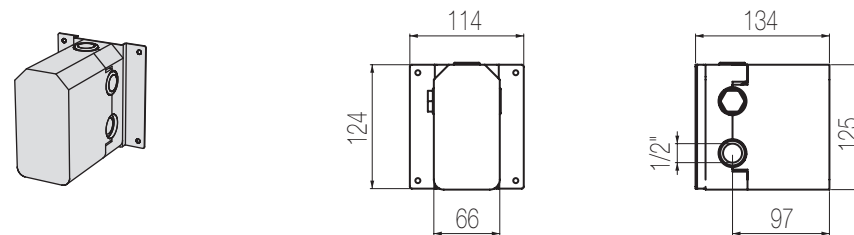

Finiture / Finishing

Codice / Code

Prezzo / Price

Cromato / Chrome

IST34 1

€

Nikel spazzolato / Brushed nikel

IST34 8

€

PORTATA MAX A 3 BAR (uscita libera)
Max flow rate at 3 bar (free way out)

Way out

Lt/m 26,0