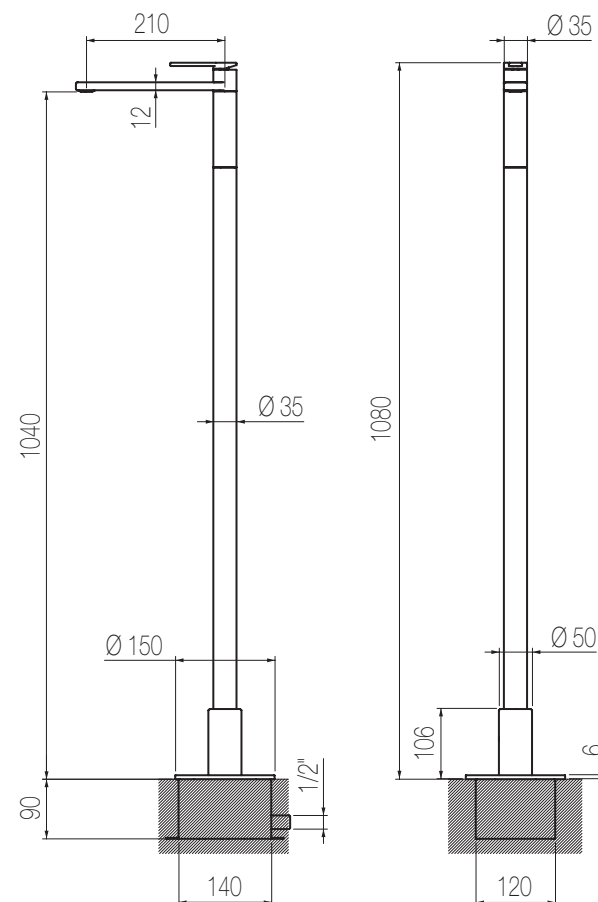

Piantana lavabo

Piantana lavabo senza salterello e scarico
Free-standing basin mixer without pop-up waste and drain