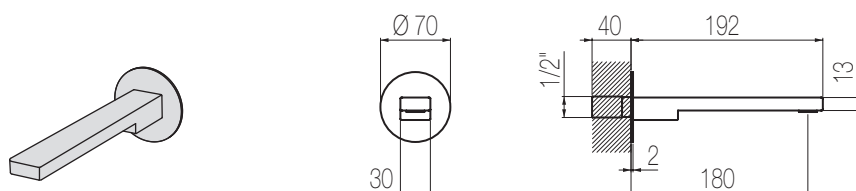

Bocca lavabo a muro

Bocca lavabo a muro l=190 mm
Wall-mounted basin spout l=190 mm

Finiture / Finishing	Codice / Code	Prezzo / Price
Cromato / Chrome	CM11 1	€
Nikel spazzolato / Brushed nickel	CM11 8	€