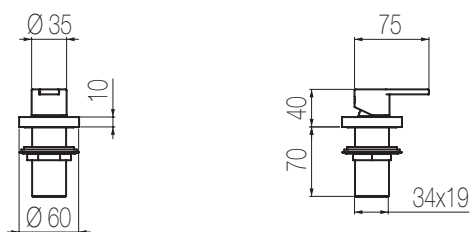

MACÒ

Bidet

Miscelatore monocomando bidet senza salterello e scarico
Single lever bidet mixer without pop-up waste and drain

Finiture / Finishing

Codice / Code

Prezzo / Price

Cromato / Chrome

MAC14 1

€

Nikel spazzolato / Brushed nikel

MAC14 8

€

Leva colorata / Colored lever

LM1 *

€

Comando remoto top

Miscelatore monocomando top
Single lever deck-mounted mixer

Finiture / Finishing

Codice / Code

Prezzo / Price

Cromato / Chrome

MAC25 1

€

Nikel spazzolato / Brushed nikel

MAC25 8

€

Leva colorata / Colored lever

LM2 *

€

Piantana lavabo

Piantana lavabo senza salterello e scarico
Free-standing basin mixer without pop-up waste and drain

Finiture / Finishing

Codice / Code

Prezzo / Price

Cromato / Chrome

MAC19 1

€

Nikel spazzolato / Brushed nikel

MAC19 8

€

Leva colorata / Colored lever

LM1 *

€