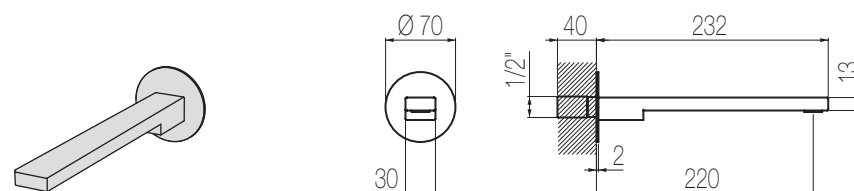

Bocca lavabo a muro

Bocca lavabo a muro l=230 mm
Wall-mounted basin spout l=230 mm

Finiture / Finishing	Codice / Code	Prezzo / Price
Cromato / Chrome	CM12 1	€
Nikel spazzolato / Brushed nickel	CM12 8	€

* Riferimenti codice colore leva su patella in copertina - Color references for the levers on the final cover flap