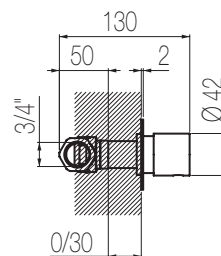

Finiture / Finishing

Codice / Code

Prezzo / Price

Cromato / Chrome

RAM40 1

€

Nikel spazzolato / Brushed nickel

RAM40 8

€

Parte incasso / Built-in part