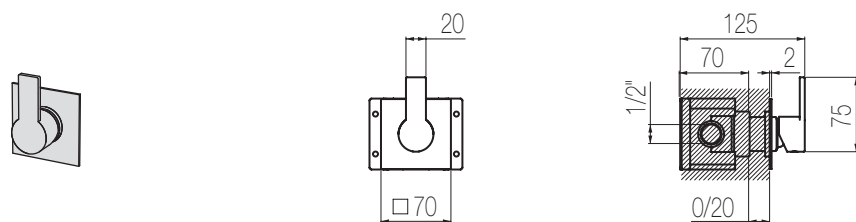

Comando remoto a parete

Miscelatore monocomando a parete
Single lever wall-mounted mixer

Parte estetica / External part

Finiture / Finishing

Codice / Code

Prezzo / Price

Cromato / Chrome

IKO26 1

€

Nikel spazzolato / Brushed nickel

IKO26 8

€

Parte incasso / Built-in part