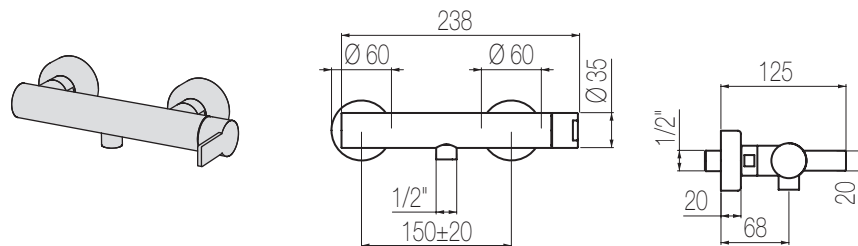

Doccia esterno

Gruppo doccia esterno con presa acqua per flessibile
External shower group with flexible hose connection

Finiture / Finishing	Codice / Code	Prezzo / Price
Cromato / Chrome	MAC23 1	€
Nikel spazzolato / Brushed nikel	MAC23 8	€

Doccia esterno termostatico

Gruppo doccia esterno termostatico con presa acqua per flessibile
External thermostatic shower group with flexible hose connection