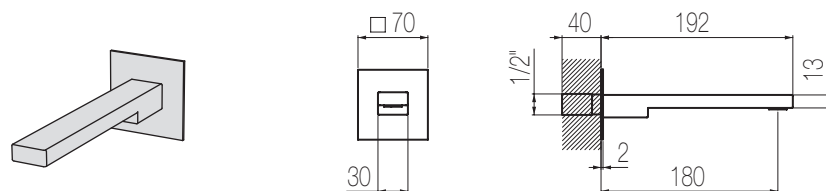

Bocca lavabo a muro

Bocca lavabo a muro l=190 mm
Wall-mounted basin spout l=190 mm

Finiture / Finishing

Codice / Code

Prezzo / Price

Cromato / Chrome

CMF1 1

€

Nikel spazzolato / Brushed nickel

CMF1 8

€