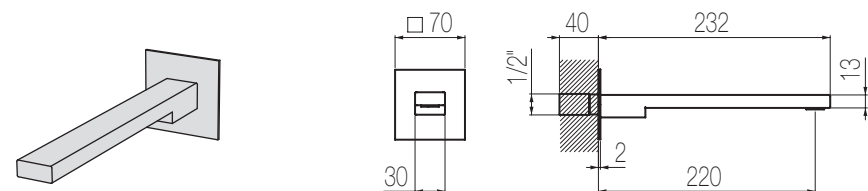

Bocca lavabo a muro

Bocca lavabo a muro l=230 mm
Wall-mounted basin spout l=230 mm

Finiture / Finishing

Codice / Code

Prezzo / Price

Cromato / Chrome

CMF2 1

€

Nikel spazzolato / Brushed nickel

CMF2 8

€