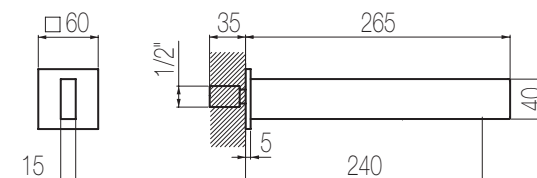

Bocca lavabo a muro

Bocca lavabo a muro l=265 mm
Wall-mounted basin spout l=265 mm

Finiture / Finishing

Codice / Code

Prezzo / Price

Cromato / Chrome

C5M2 1

€

Nikel spazzolato / Brushed nikel

C5M2 8

€