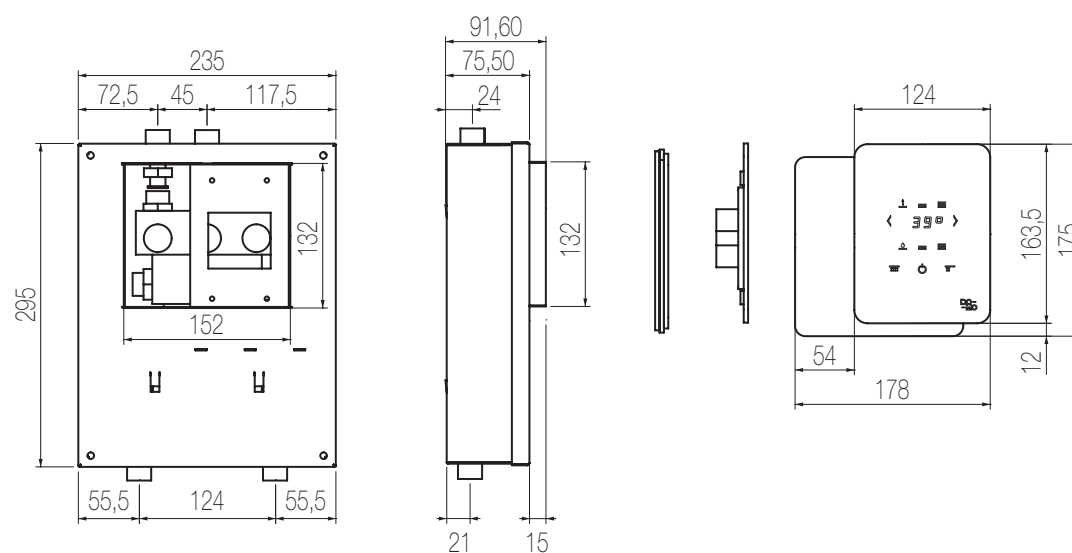

€

Comando elettronico 2 vie

Comando elettronico incasso a muro a due vie con elettrovalvola e pannello in vetro touch
Two-way built-in electronic mixer with electronic valve and glass touch panel

Finiture / Finishing