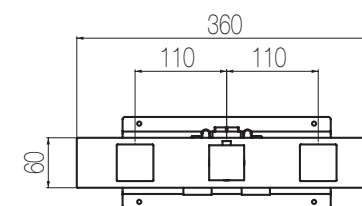

HITO CINQUANTUNO

Doccia incasso con 2 rubinetti di arresto - Grande Portata

Miscelatore doccia incasso termostatico a grande portata con 2 rubinetti di arresto (raccordi da 3/4")
High flow rate wall-mounted built-in thermostatic shower mixer with 2 stop valves (3/4" junctions)

Parte estetica / External part