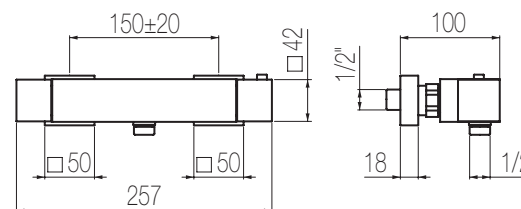

Finiture / Finishing

Codice / Code

Prezzo / Price

Cromato / Chrome

ETQ24 1

€

Nikel spazzolato / Brushed nikel

ETQ24 8

€