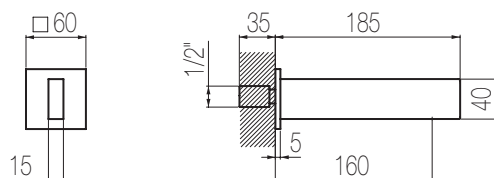

Bocca lavabo a muro

Bocca lavabo a muro l=190 mm
Wall-mounted basin spout l=190 mm

Finiture / Finishing

Codice / Code

Prezzo / Price

Cromato / Chrome

C5M1 1

€

Nikel spazzolato / Brushed nikel

C5M1 8

€