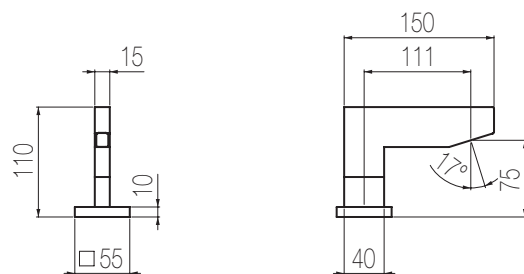

HITO CINQUANTUNO

Bocca bidet top

Bocca bidet top
Deck-mounted bidet spout

Finiture / Finishing

Codice / Code

Prezzo / Price

Cromato / Chrome

C5T3 1

€

Nikel spazzolato / Brushed nikel

C5T3 1

€