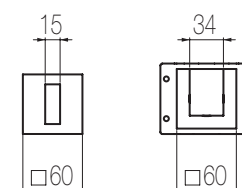

Lavabo a parete due fori

Set per lavabo due fori composto da comando remoto a parete e **bocca di erogazione lunga** senza salterello e scarico
2-hole basin group with wall remote control and **long spout** without pop-up waste and drain