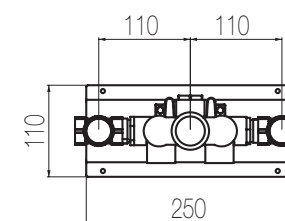

Finiture / Finishing	Codice / Code	Prezzo / Price
Cromato / Chrome	GPQ47 1	€
Nikel spazzolato / Brushed nikel	GPQ47 8	€

Parte incasso / Built-in part