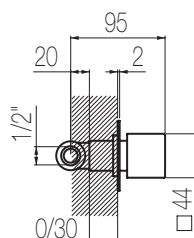

HITO CINQUANTUNO

Rubinetto di arresto 1/2"

Rubinetto di arresto incasso a muro raccordo da 1/2"
Wall-mounted built-in stop valve with 1/2" connection

Parte estetica / External part

Finiture / Finishing

Codice / Code

Prezzo / Price

Cromato / Chrome

RAQ59 1

€

Nikel spazzolato / Brushed nickel

RAQ59 8

€

Parte incasso / Built-in part