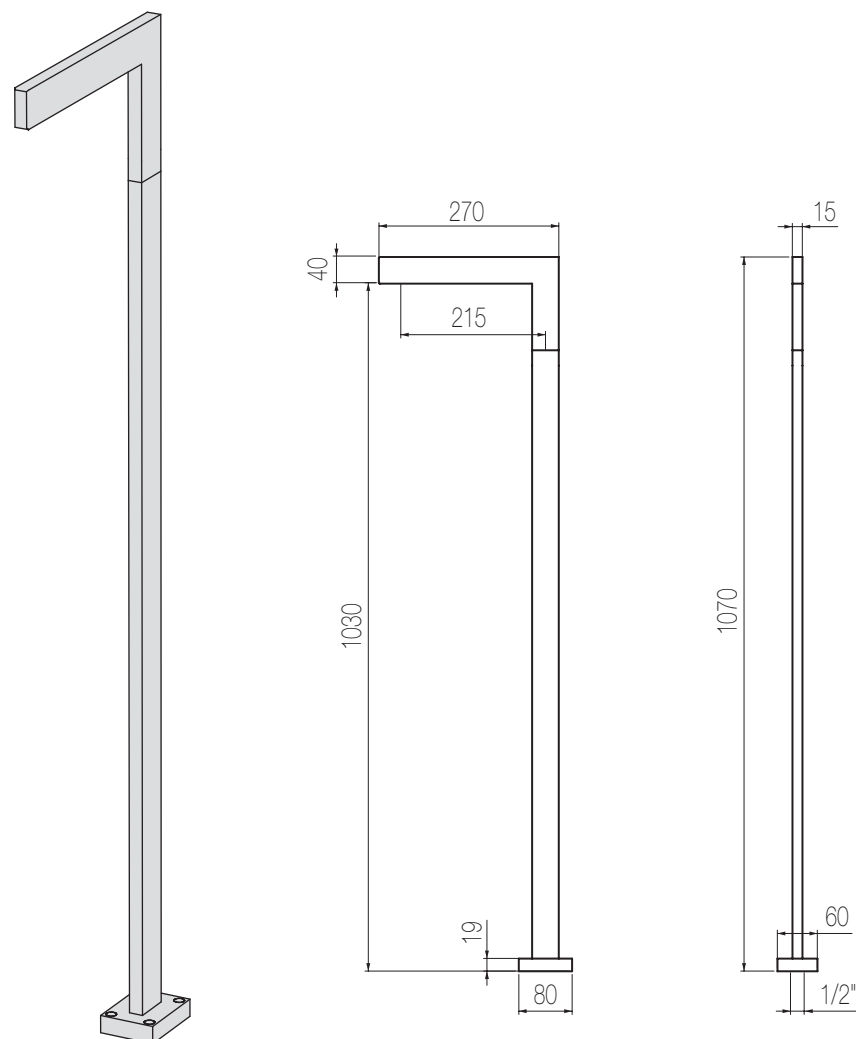

Finiture / Finishing	Codice / Code	Prezzo / Price
Cromato / Chrome	H5T20 1	€
Nikel spazzolato / Brushed nikel	H5T20 8	€