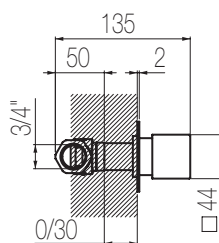

Finiture / Finishing

Codice / Code

Prezzo / Price

Cromato / Chrome

RAQ40 1

€

Nikel spazzolato / Brushed nickel

RAQ40 8

€

Parte incasso / Built-in part

Finiture / Finishing

Codice / Code

Prezzo / Price

Cromato / Chrome

IGP40 1

€

Nikel spazzolato / Brushed nickel

IGP40 8

€

PORTATA MAX A 3 BAR (uscita libera)
Max flow rate at 3 bar (free way out)

Way out Lt/m 40,0