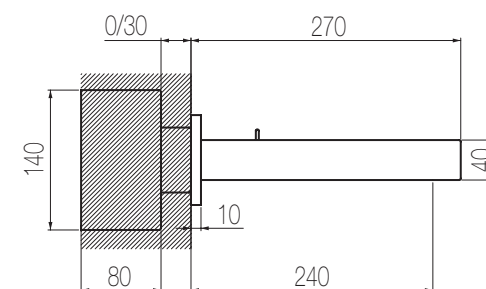

Lavabo incasso

Miscelatore monocomando lavabo ad incasso **canna lunga**
Single lever built-in basin group with **long spout**