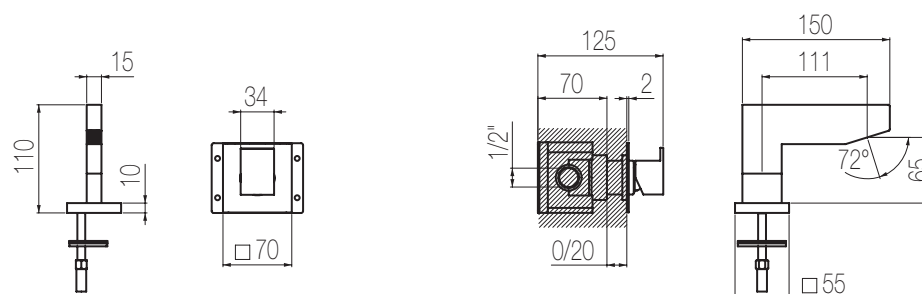

Finiture / Finishing

Codice / Code

Prezzo / Price

Cromato / Chrome

H5T16 1

€

Nikel spazzolato / Brushed nikel

H5T16 8

€