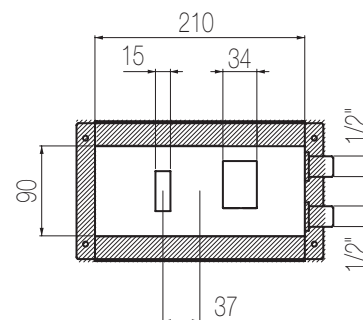

HITO CINQUANTUNO

Lavabo incasso

Miscelatore monocomando lavabo ad incasso **canna corta**
Single lever built-in basin group with **short spout**