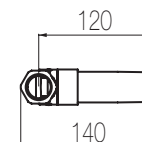

Finiture / Finishing

Codice / Code

Prezzo / Price

Cromato / Chrome

IGP40 1

€

Nikel spazzolato / Brushed nickel

IGP40 8

€

PORTATA MAX A 3 BAR (uscita libera)
Max flow rate at 3 bar (free way out)

Way out Lt/m 40,0