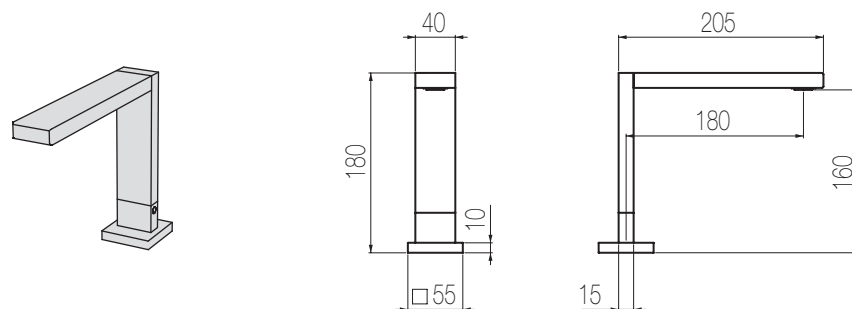

Bocca lavabo top

Bocca lavabo top
Deck-mounted basin spout

Finiture / Finishing	Codice / Code	Prezzo / Price
Cromato / Chrome	C5T1 1	€
Nikel spazzolato / Brushed nikel	C5T1 8	€

Bocca lavabo top piana

Bocca lavabo top piana
Deck-mounted flat basin spout