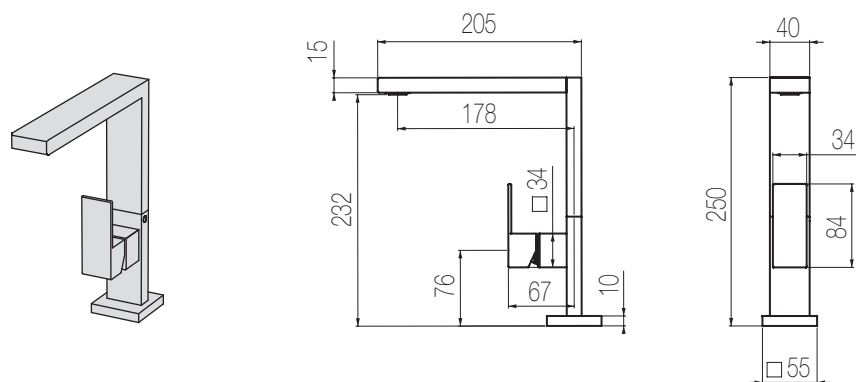

Finiture / Finishing	Codice / Code	Prezzo / Price
Cromato / Chrome	H5P1 1	€
Nikel spazzolato / Brushed nikel	H5P1 8	€

Lavabo piano rialzato

Miscelatore monocomando lavabo rialzato con bocca piatta senza salterello e scarico
Single lever high basin mixer with flat spout without pop-up waste and drain