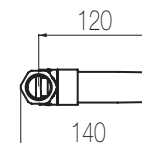

Finiture / Finishing

Codice / Code

Prezzo / Price

Cromato / Chrome

RAQ59 1

€

Nikel spazzolato / Brushed nickel

RAQ59 8

€

Parte incasso / Built-in part