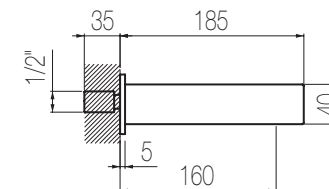

HITO CINQUANTUNO

Lavabo a parete due fori

Set per lavabo due fori composto da comando remoto a parete e **bocca di erogazione corta** senza salterello e scarico
2-hole basin group with wall remote control and **short spout** without pop-up waste and drain