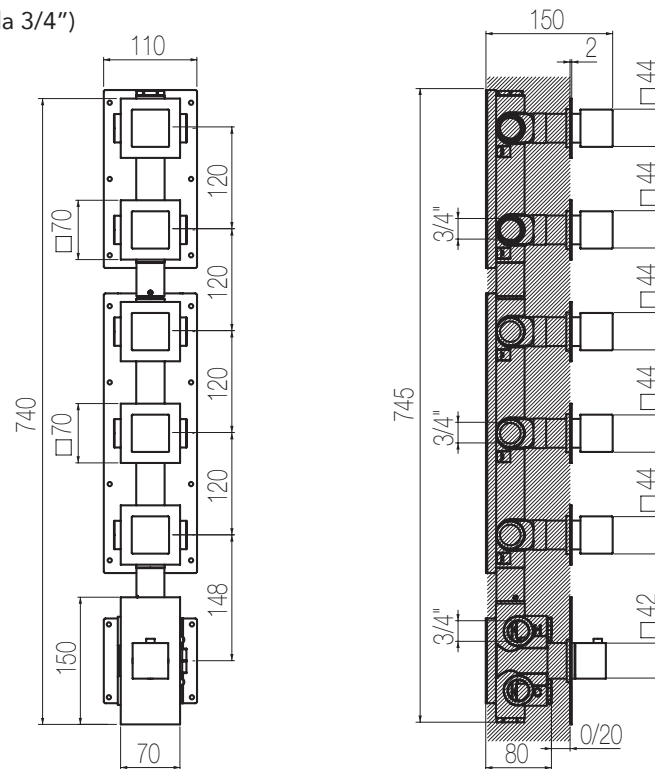

PORTATA MAX A 3 BAR (uscita libera)
Max flow rate at 3 bar (free way out)

Way out Lt/m 40,0