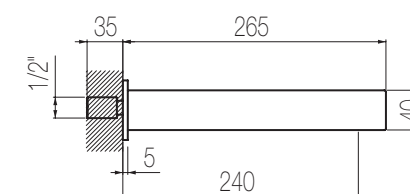

Lavabo a parete due fori

Set per lavabo due fori composto da comando remoto a parete e **bocca di erogazione lunga** senza salterello e scarico
2-hole basin group with wall remote control and **long spout** without pop-up waste and drain