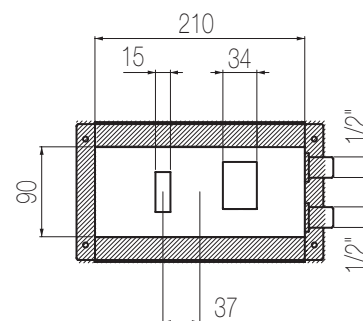

Lavabo incasso

Miscelatore monocomando lavabo ad incasso **canna lunga**
Single lever built-in basin group with **long spout**