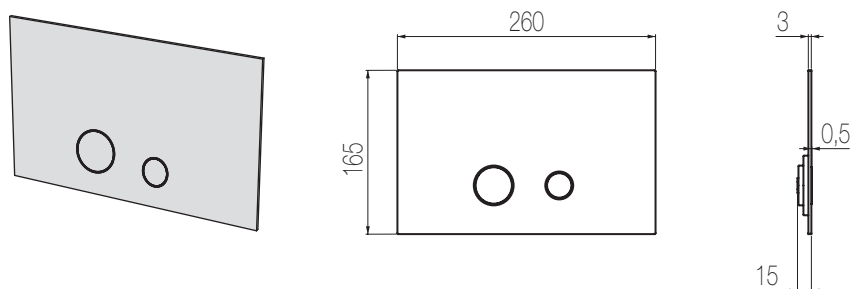

Ocho wc plate for dual flush system. Compatible with Geberit mod. Sigma 8 (109.790.00.1)

Finiture / Finishing	Codice / Code	Prezzo / Price
Acciaio lucido / Polished steel	GWO L	€
Acciaio spazzolato / Brushed steel	GWO S	€
Fissaggio con calamite / Fixing with magnets		