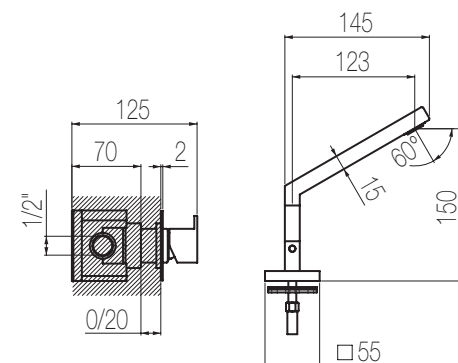

HITO CINQUANTUNO

Bidet piano due fori

Set per bidet due fori composto da comando remoto a parete e bocca di erogazione piatta a top senza salterello e scarico
2-hole bidet group with wall remote control and flat spout without pop-up waste and drain

Finiture / Finishing

Codice / Code

Prezzo / Price

Cromato / Chrome

H5P16 1

€

Nikel spazzolato / Brushed nikel

H5P16 8

€