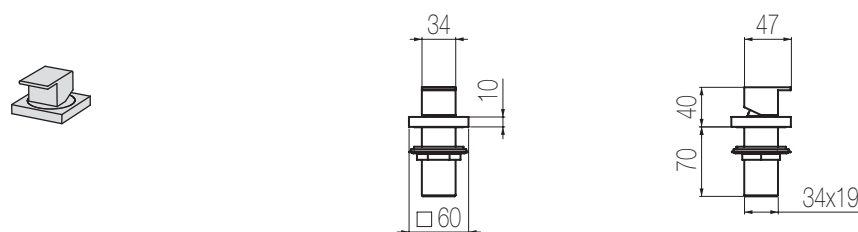

Comando remoto top

Miscelatore monocomando top
Single lever deck-mounted mixer

Finiture / Finishing

Codice / Code

Prezzo / Price

Cromato / Chrome

H5T25 1

€

Nikel spazzolato / Brushed nikel

H5T25 8

€