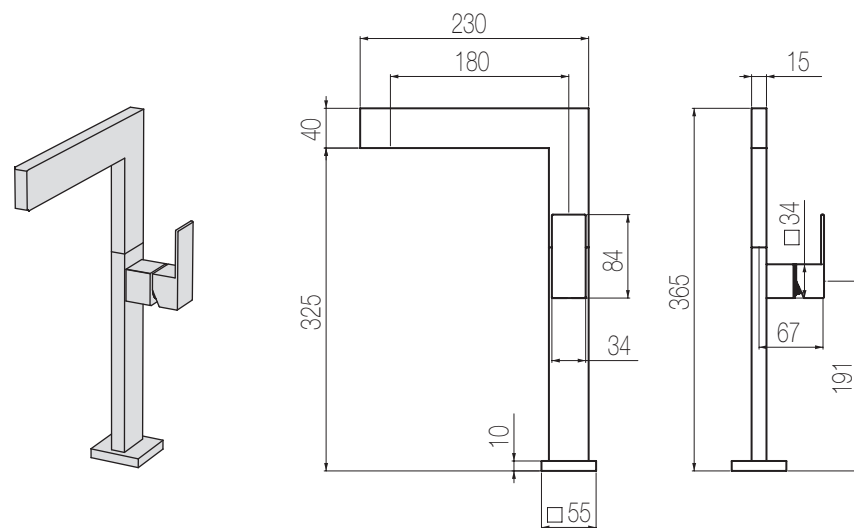

Finiture / Finishing	Codice / Code	Prezzo / Price
Cromato / Chrome	H5T3 1	€
Nikel spazzolato / Brushed nikel	H5T3 8	€

Lavabo piano

Miscelatore monocomando lavabo con bocca piatta senza salterello e scarico
Single lever basin mixer with flat spout without pop-up waste and drain