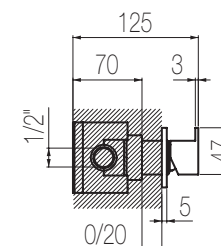

Lavabo a parete due fori

Set per lavabo due fori composto da comando remoto a parete e **bocca di erogazione lunga** senza salterello e scarico
2-hole basin group with wall remote control and **long spout** without pop-up waste and drain