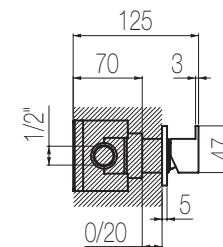

HITO CINQUANTUNO

Lavabo a parete due fori

Set per lavabo due fori composto da comando remoto a parete e **bocca di erogazione corta** senza salterello e scarico
2-hole basin group with wall remote control and **short spout** without pop-up waste and drain