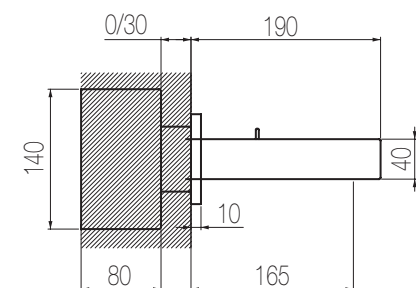

HITO CINQUANTUNO

Lavabo incasso

Miscelatore monocomando lavabo ad incasso **canna corta**
Single lever built-in basin group with **short spout**