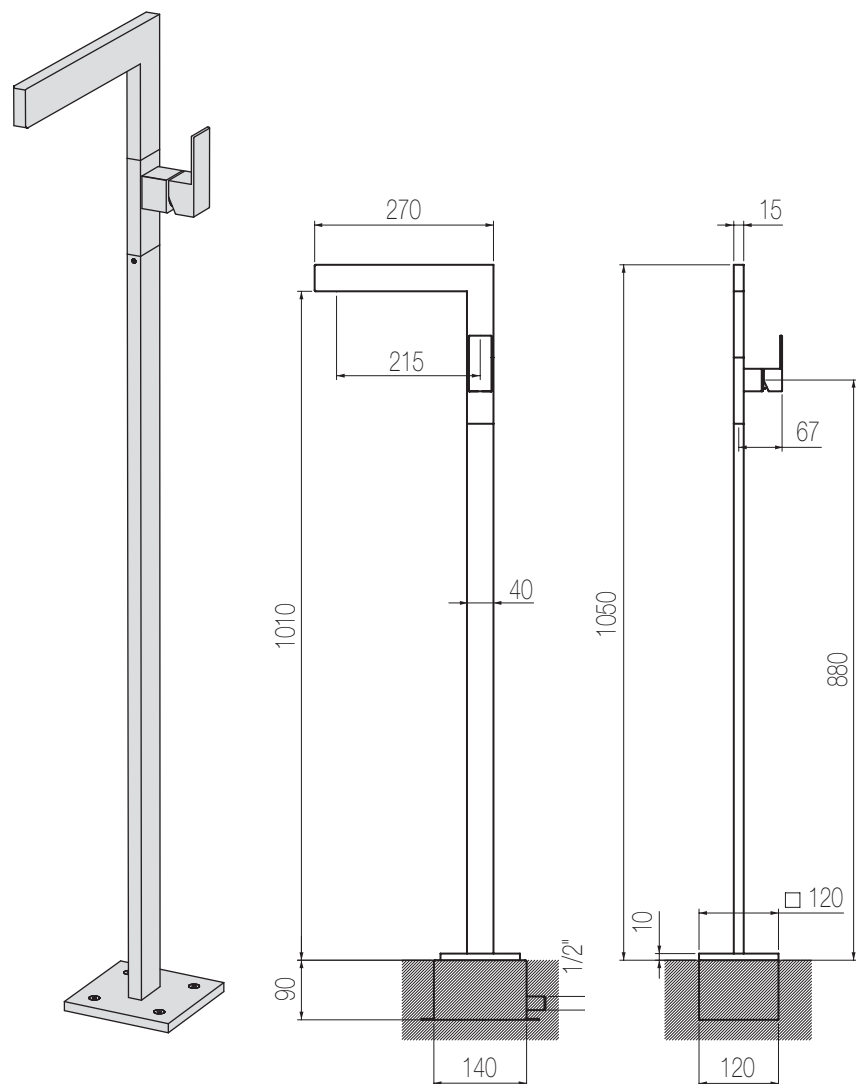

€

Nikel spazzolato / Brushed nikel

H5T25 8

€

HITO CINQUANTUNO

Piantana lavabo

Piantana lavabo senza salterello e scarico
Free-standing basin mixer without pop-up waste and drain

Finiture / Finishing	Codice / Code	Prezzo / Price
Cromato / Chrome	H5T19 1	€
Nikel spazzolato / Brushed nikel	H5T19 8	€