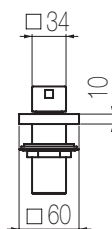

HITO QUARANTUNO

Comando remoto top

Miscelatore monocomando top
Single lever deck-mounted mixer