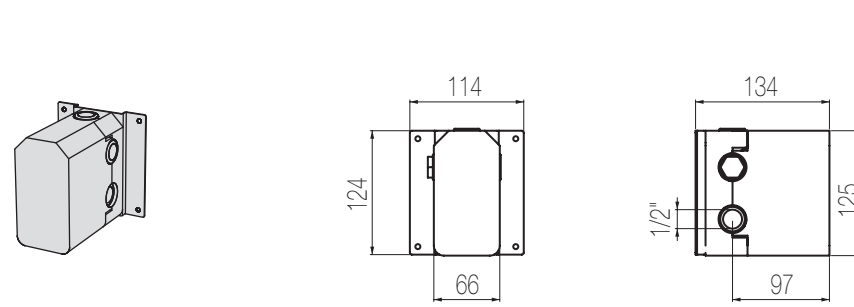

Finiture / Finishing

Codice / Code

Prezzo / Price

Cromato / Chrome

IST29 1

€

Nikel spazzolato / Brushed nikel

IST29 8

€

PORTATA MAX A 3 BAR (uscita libera)
Max flow rate at 3 bar (free way out)

Way out

Lt/m 29,0