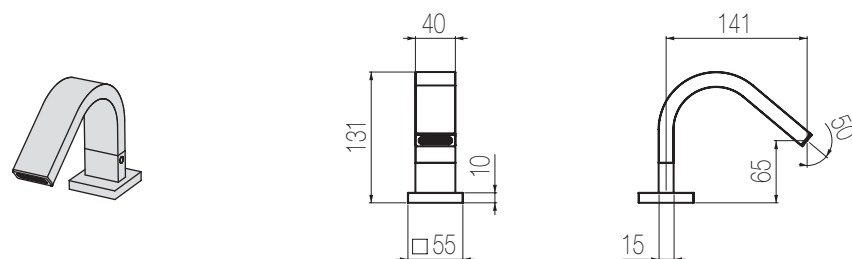

Finiture / Finishing	Codice / Code	Prezzo / Price
Cromato / Chrome	C4T3 1	€
Nikel spazzolato / Brushed nikel	C4T3 8	€