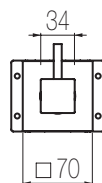

Comando remoto a parete

Miscelatore monocomando a parete
Single lever wall-mounted mixer

Parte estetica / External part

Parte incasso / Built-in part