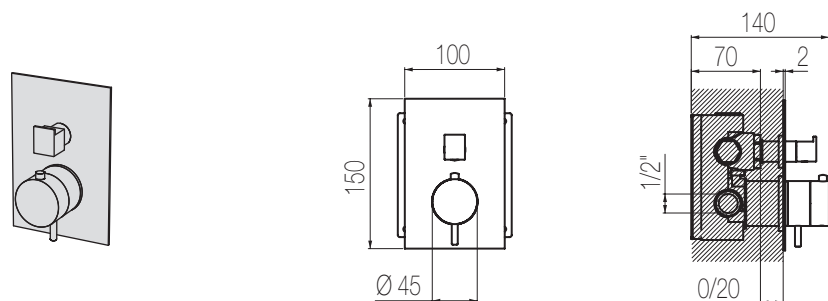

HITO QUARANTUNO

Doccia incasso termostatico con deviatore 2 vie, sistema B-Box

Miscelatore doccia incasso termostatico coassiale con deviatore rotativo 2 vie
Wall-mounted coaxial thermostatic shower mixer with integrated 2-way rotating diverter

Parte estetica / External part

Finiture / Finishing	Codice / Code	Prezzo / Price
Cromato / Chrome	TRQ33 1	€
Nikel spazzolato / Brushed nikel	TRQ33 8	€

Parte incasso B-Box / B-Box built-in part