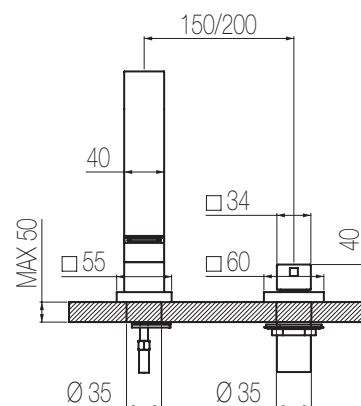

HITO QUARANTUNO

Lavabo due fori

Set per lavabo due fori composto da comando remoto top e bocca di erogazione senza salterello e scarico
2-hole basin group with remote control on deck and spout without pop-up waste and drain