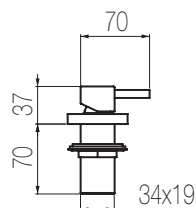

HITO QUARANTUNO

Comando remoto top

Miscelatore monocomando top
Single lever deck-mounted mixer