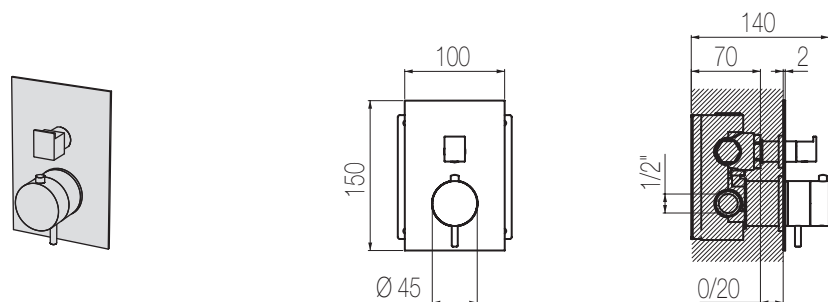

Finiture / Finishing	Codice / Code	Prezzo / Price
Cromato / Chrome	TRQ34 1	€
Nikel spazzolato / Brushed nikel	TRQ34 8	€

Parte incasso B-Box / B-Box built-in part