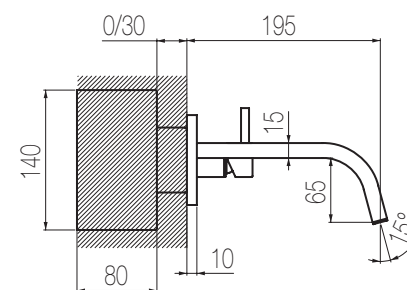

Lavabo incasso

Miscelatore monocomando lavabo ad incasso canna corta
Single lever built-in basin group with short spout