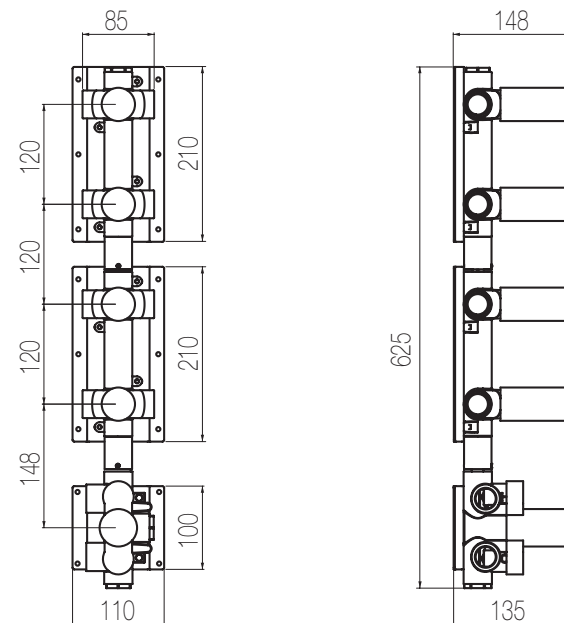

PORTATA MAX A 3 BAR (uscita libera)
Max flow rate at 3 bar (free way out)

Way out

Lt/m 40,0