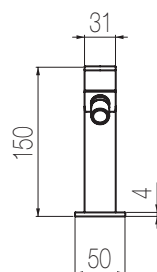

Bidet

Miscelatore monocomando bidet
Single lever bidet mixer

Finiture / Finishing

Codice / Code

Prezzo / Price

Con salterello / With pop-up waste

Cromato / Chrome

DAV14S 1

€

Nikel spazzolato / Brushed nikel

DAV14S 8

€

Senza salterello / Without pop-up waste

Cromato / Chrome

DAV14 1

€

Nikel spazzolato / Brushed nikel

DAV14 8

€