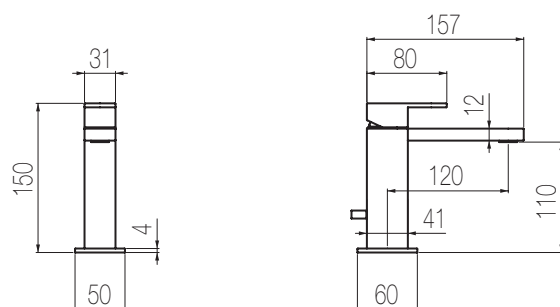

DAVE

Lavabo

Miscelatore monocomando lavabo
Single lever basin mixer

Finiture / Finishing	Codice / Code	Prezzo / Price
Con salterello / With pop-up waste		
Cromato / Chrome	DAV1S 1	€
Nikel spazzolato / Brushed nikel	DAV1S 8	€
Senza salterello / Without pop-up waste		
Cromato / Chrome	DAV1 1	€
Nikel spazzolato / Brushed nikel	DAV1 8	€