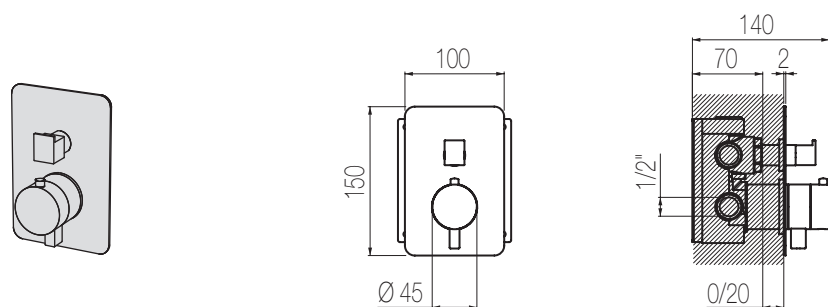

Finiture / Finishing	Codice / Code	Prezzo / Price
Cromato / Chrome	TRD34 1	€
Nikel spazzolato / Brushed nikel	TRD34 8	€

Parte incasso B-Box / B-Box built-in part