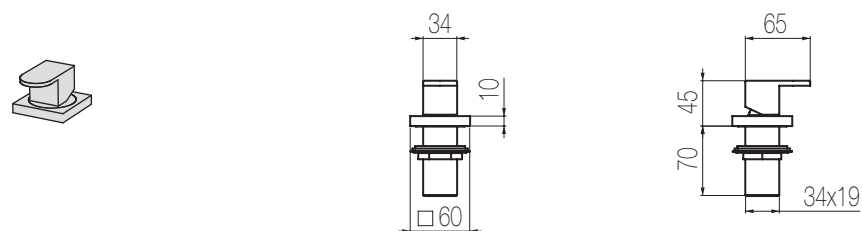

Comando remoto top

Miscelatore monocomando top
Single lever deck-mounted mixer

Finiture / Finishing	Codice / Code	Prezzo / Price
Cromato / Chrome	DAV25 1	€
Nikel spazzolato / Brushed nikel	DAV25 8	€

Comando remoto a parete

Miscelatore monocomando a parete
Single lever wall-mounted mixer

Parte estetica / External part