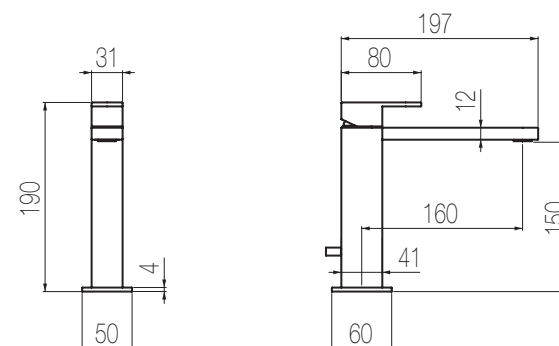

Lavabo medio

Miscelatore monocomando lavabo medio
Single lever medium basin mixer

Finiture / Finishing	Codice / Code	Prezzo / Price
Con salterello / With pop-up waste		
Cromato / Chrome	DAV2S 1	€
Nikel spazzolato / Brushed nikel	DAV2S 8	€
Senza salterello / Without pop-up waste		
Cromato / Chrome	DAV2 1	€
Nikel spazzolato / Brushed nikel	DAV2 8	€

Lavabo rialzato

Miscelatore monocomando lavabo rialzato senza salterello e scarico
Single lever high basin mixer without pop-up waste and drain