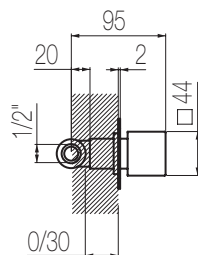

DAVE

Rubinetto di arresto 1/2"

Rubinetto di arresto incasso a muro raccordo da 1/2"
Wall-mounted built-in stop valve with 1/2" connection

Parte estetica / External part

Finiture / Finishing

Codice / Code

Prezzo / Price

Cromato / Chrome

RAD59 1

€

Nikel spazzolato / Brushed nickel

RAD59 8

€

Parte incasso / Built-in part

Finiture / Finishing

Codice / Code

Prezzo / Price

Cromato / Chrome

IST59 1

€

Nikel spazzolato / Brushed nickel

IST59 8

€

PORTATA MAX A 3 BAR (uscita libera)
Max flow rate at 3 bar (free way out)

Way out Lt/m 40,0

Rubinetto di arresto 3/4"

Rubinetto di arresto incasso a muro raccordo da 3/4"
Wall-mounted built-in stop valve with 3/4" connection

Parte estetica / External part