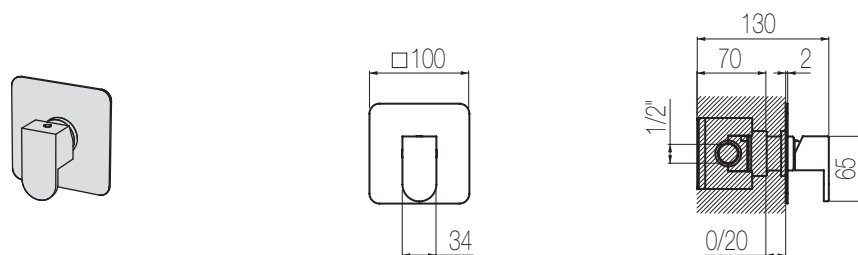

Finiture / Finishing

Codice / Code

Prezzo / Price

Cromato / Chrome

DAV27 1

€

Nikel spazzolato / Brushed nickel

DAV27 8

€

Parte incasso / Built-in part