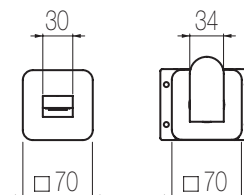

DAVE

Lavabo a parete due fori

Set per lavabo due fori composto da comando remoto a parete e bocca di erogazione corta senza salterello e scarico
2-hole basin group with wall remote control and short spout without pop-up waste and drain

Finiture / Finishing

Codice / Code

Prezzo / Price

Cromato / Chrome

DAV9 1

€

Nikel spazzolato / Brushed nikel

DAV9 8

€