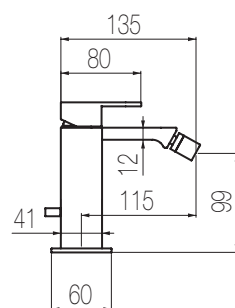

Bidet

Miscelatore monocomando bidet
Single lever bidet mixer

Finiture / Finishing

Codice / Code

Prezzo / Price

Con salterello / With pop-up waste

Cromato / Chrome

DAV14S 1

€

Nikel spazzolato / Brushed nikel

DAV14S 8

€

Senza salterello / Without pop-up waste

Cromato / Chrome

DAV14 1

€

Nikel spazzolato / Brushed nikel

DAV14 8

€