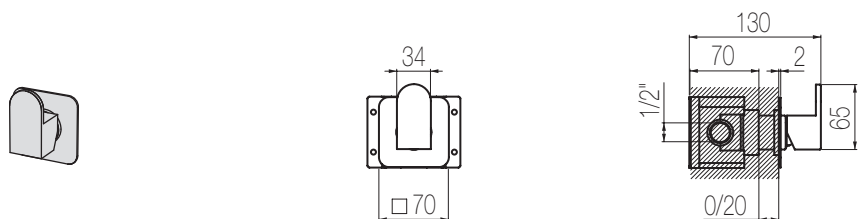

Finiture / Finishing	Codice / Code	Prezzo / Price
Cromato / Chrome	DAV26 1	€
Nikel spazzolato / Brushed nikel	DAV26 8	€

Parte incasso / Built-in part