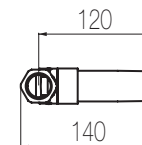

Finiture / Finishing

Codice / Code

Prezzo / Price

Cromato / Chrome

IGP40 1

€

Nikel spazzolato / Brushed nickel

IGP40 8

€

PORTATA MAX A 3 BAR (uscita libera)
Max flow rate at 3 bar (free way out)

Way out Lt/m 40,0