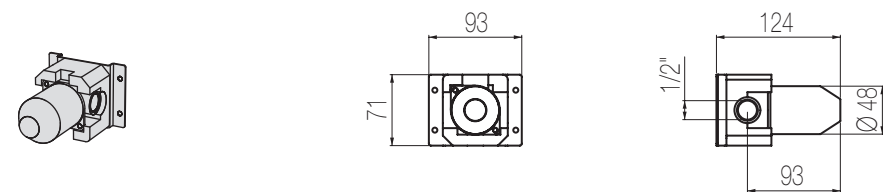

Finiture / Finishing	Codice / Code	Prezzo / Price
Cromato / Chrome	IST26 1	€
Nikel spazzolato / Brushed nikel	IST26 8	€

PORTATA MAX A 3 BAR (uscita libera)
Max flow rate at 3 bar (free way out)

Way out Lt/m 29,0