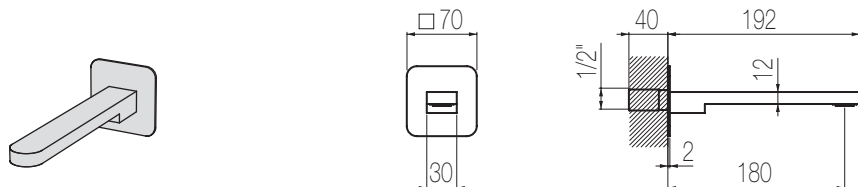

€

Nikel spazzolato / Brushed nikel

DAV14 8

€

DAVE

Bocca lavabo a muro

Bocca lavabo a muro l=190 mm
Wall-mounted basin spout l=190 mm

Finiture / Finishing	Codice / Code	Prezzo / Price
Cromato / Chrome	CMR1 1	€
Nikel spazzolato / Brushed nikel	CMR1 8	€