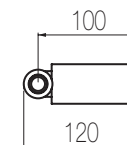

DAVE

Rubinetto di arresto 1/2"

Rubinetto di arresto incasso a muro raccordo da 1/2"
Wall-mounted built-in stop valve with 1/2" connection

Parte estetica / External part

Finiture / Finishing

Codice / Code

Prezzo / Price

Cromato / Chrome

RAD59 1

€

Nikel spazzolato / Brushed nickel

RAD59 8

€

Parte incasso / Built-in part

Finiture / Finishing

Codice / Code

Prezzo / Price

Cromato / Chrome

IST59 1

€

Nikel spazzolato / Brushed nickel

IST59 8

€

PORTATA MAX A 3 BAR (uscita libera)
Max flow rate at 3 bar (free way out)

Way out Lt/m 40,0

Rubinetto di arresto 3/4"

Rubinetto di arresto incasso a muro raccordo da 3/4"
Wall-mounted built-in stop valve with 3/4" connection

Parte estetica / External part

Finiture / Finishing

Codice / Code

Prezzo / Price

Cromato / Chrome

RAD40 1

€

Nikel spazzolato / Brushed nickel

RAD40 8

€

Parte incasso / Built-in part

Finiture / Finishing

Codice / Code

Prezzo / Price

Cromato / Chrome

IGP40 1

€

Nikel spazzolato / Brushed nickel

IGP40 8

€

PORTATA MAX A 3 BAR (uscita libera)
Max flow rate at 3 bar (free way out)

Way out Lt/m 40,0