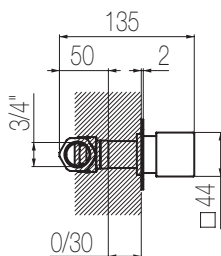

Finiture / Finishing

Codice / Code

Prezzo / Price

Cromato / Chrome

RAD40 1

€

Nikel spazzolato / Brushed nickel

RAD40 8

€

Parte incasso / Built-in part

Finiture / Finishing

Codice / Code

Prezzo / Price

Cromato / Chrome

IGP40 1

€

Nikel spazzolato / Brushed nickel

IGP40 8

€

PORTATA MAX A 3 BAR (uscita libera)
Max flow rate at 3 bar (free way out)

Way out Lt/m 40,0