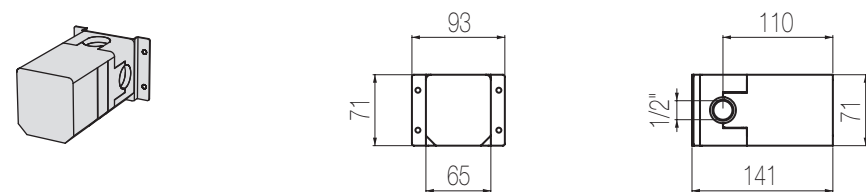

Finiture / Finishing

Codice / Code

Prezzo / Price

Cromato / Chrome

IST27 1

€

Nikel spazzolato / Brushed nickel

IST27 8

€

PORTATA MAX A 3 BAR (uscita libera)
Max flow rate at 3 bar (free way out)

Way out

Lt/m 29,0