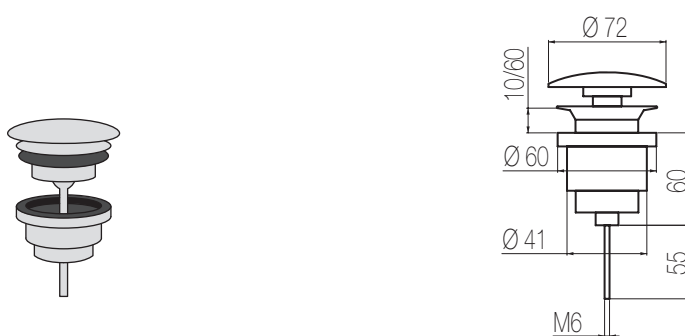

Scarico

Scarico libero universale
Universal free drain

Finiture / Finishing	Codice / Code	Prezzo / Price
Cromato / Chrome	DRA5 1	€