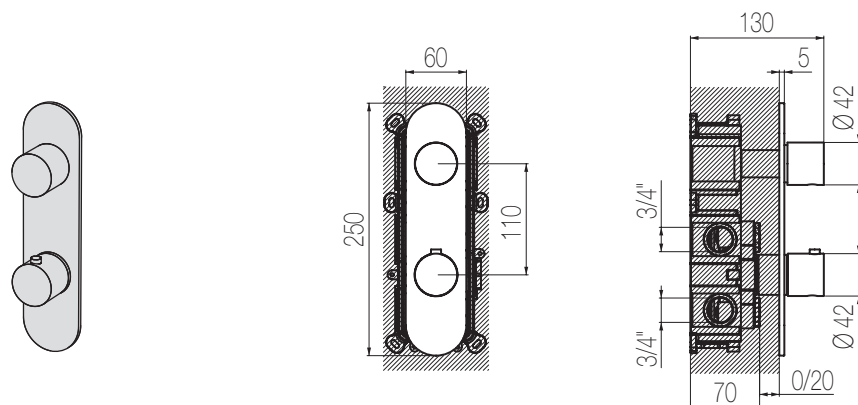

Termostatico con rubinetto di arresto - Sistema Iperbox

Miscelatore doccia incasso termostatico con rubinetto di arresto e sistema incasso Iperbox a grande portata (raccordi da 3/4")
Wall-mounted thermostatic shower mixer with stop valve with Iperbox built-in system (3/4" junctions)

Parte estetica / External part