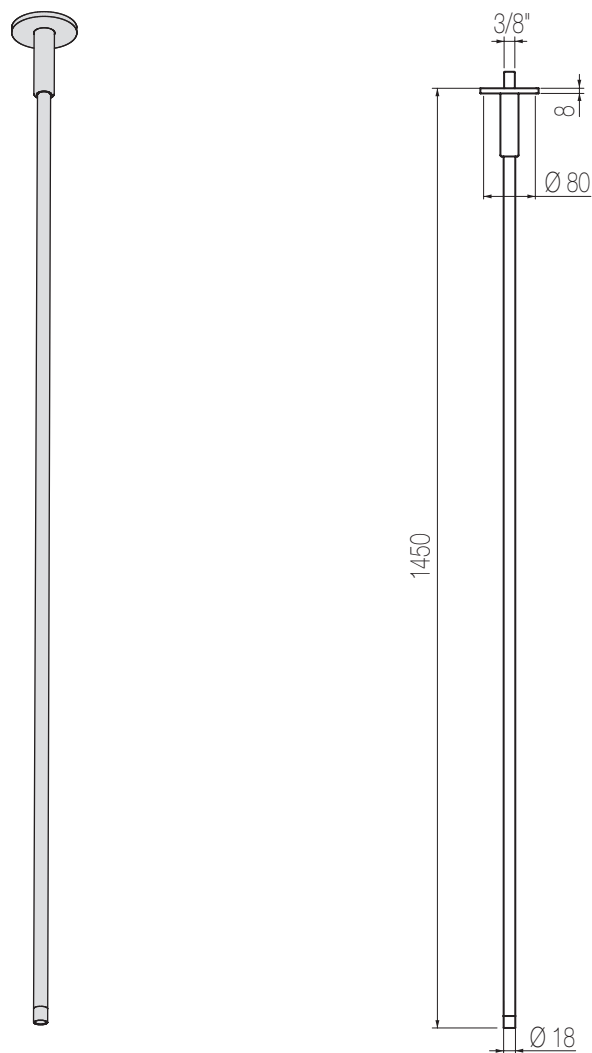

Bocca a soffitto

Bocca lavabo con alimentazione a soffitto
Basin ceiling spout

Finiture / Finishing	Codice / Code	Prezzo / Price
Cromato / Chrome	TIB21 1	€
Nikel spazzolato / Brushed nikel	TIB21 8	€