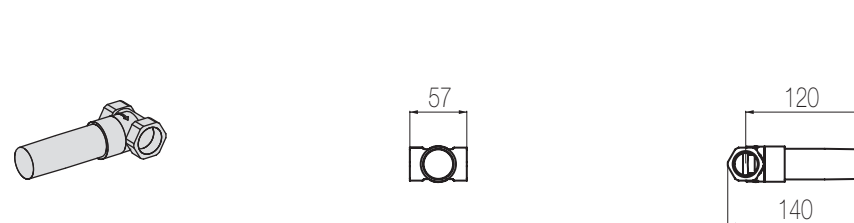

Finiture / Finishing

Codice / Code

Prezzo / Price

Cromato / Chrome

IGP40 1

€

Nikel spazzolato / Brushed nikel

IGP40 8

€

PORTATA MAX A 3 BAR (uscita libera)
Max flow rate at 3 bar (free way out)

Way out Lt/m 40,0