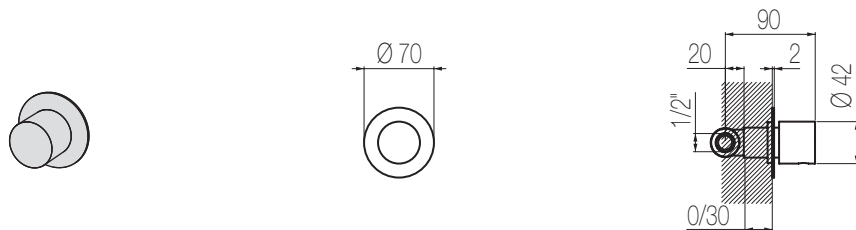

Rubinetto di arresto 1/2"

Rubinetto di arresto incasso a muro raccordo da 1/2"
Wall-mounted built-in stop valve with 1/2" connection

Parte estetica / External part

Finiture / Finishing

Codice / Code

Prezzo / Price

Cromato / Chrome

RAT59 1

€

Nikel spazzolato / Brushed nikel

RAT59 8

€

Parte incasso / Built-in part