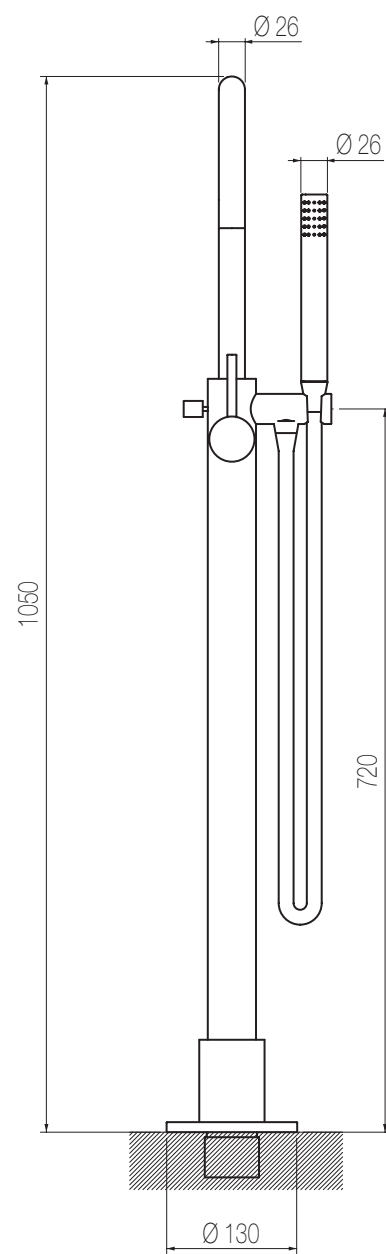

VC4G

€

ALÈ

Piantana vasca

Piantana vasca con deviatore, flessibile e doccetta in abs
Free standing bath mixer with diverter, flexible hose and abs hand shower

Finiture / Finishing

Codice / Code

Prezzo / Price