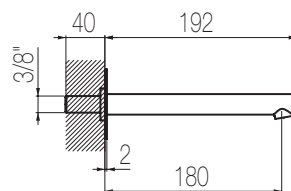

Bocca lavabo a muro

Bocca lavabo a muro l=190 mm
Wall-mounted basin spout l=190 mm

Finiture / Finishing

Codice / Code

Prezzo / Price

Cromato / Chrome

CMC1 1

€