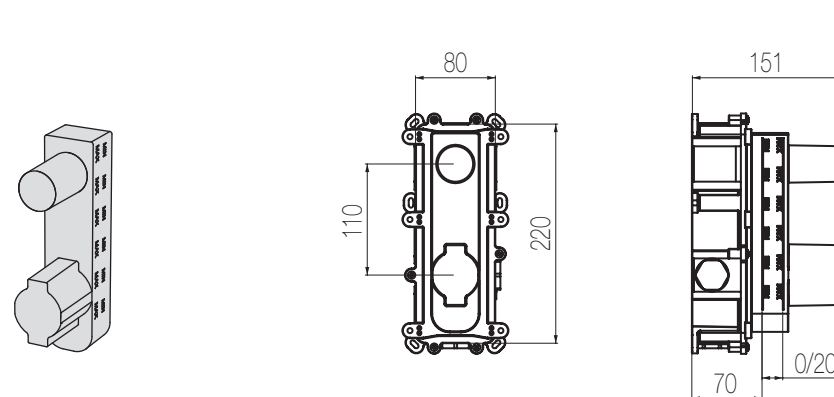

Finiture / Finishing

Codice / Code

Prezzo / Price

Cromato / Chrome

GPT45 1

€

Nikel spazzolato / Brushed nickel

GPT45 8

€

Parte incasso / Built-in part