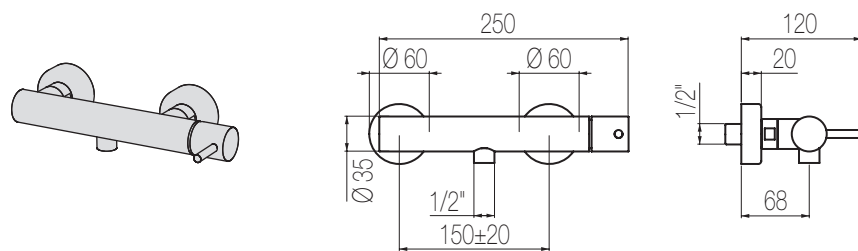

Doccia esterno

Gruppo doccia esterno con presa acqua per flessibile
External shower group with flexible hose connection

Finiture / Finishing	Codice / Code	Prezzo / Price
Cromato / Chrome	ALE23 1	€
Nikel spazzolato / Brushed nikel	ALE23 8	€

Doccia esterno termostatico

Gruppo doccia esterno termostatico con presa acqua per flessibile
External thermostatic shower group with flexible hose connection