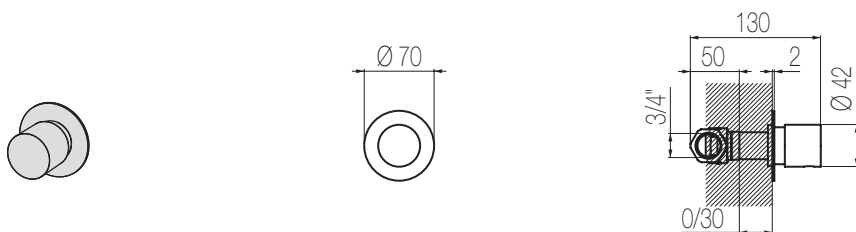

Finiture / Finishing

Codice / Code

Prezzo / Price

Cromato / Chrome

RAT40 1

€

Nikel spazzolato / Brushed nikel

RAT40 8

€

Parte incasso / Built-in part