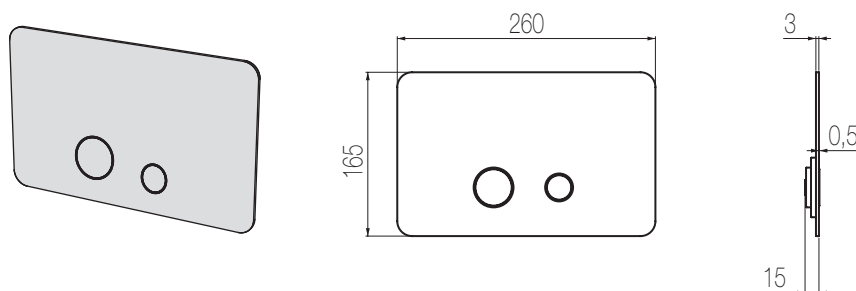

Placca Teka

Placca Teka per cassetta wc doppio flusso. Compatibile con Geberit mod. Sigma 8 (109.790.00.1)

Teka wc plate for dual flush system. Compatible with Geberit mod. Sigma 8 (109.790.00.1)

Finiture / Finishing	Codice / Code	Prezzo / Price
Acciaio lucido / Polished steel	GWT L	€
Acciaio spazzolato / Brushed steel	GWT S	€
Fissaggio con calamite / Fixing with magnets		

Cartuccia miscelatore

Cartuccia miscelatore K-25 M
Mixer cartridge K-25 M

Finiture / Finishing	Codice / Code	Prezzo / Price
	CAR11	€

Compatibile con / Compatible with:
ALE22, ALE23, ALE25

Cartuccia miscelatore

Cartuccia miscelatore K-35 A
Mixer cartridge K-35A

Finiture / Finishing	Codice / Code	Prezzo / Price
	CAR13	€

Compatibile con / Compatible with:
PVT

Cartuccia miscelatore

Cartuccia miscelatore H-Q9x9
Mixer cartridge H-Q9x9

Finiture / Finishing	Codice / Code	Prezzo / Price
	CAR15	€

Compatibile con / Compatible with:
ALE1, ALE3, ALE4, ALE14, ALE19

Cartuccia miscelatore

Cartuccia miscelatore H-F25
Mixer cartridge H-F25

Finiture / Finishing	Codice / Code	Prezzo / Price
	CAR17	€

Compatibile con / Compatible with:
IST26, IST27, IST28, IST29

Cartuccia termostatica

Cartuccia termostatica coassiale D.40
D.40 coaxial thermostatic cartridge

Finiture / Finishing	Codice / Code	Prezzo / Price
	CAR18	€

Compatibile con / Compatible with:
IST33, IST34, IST36