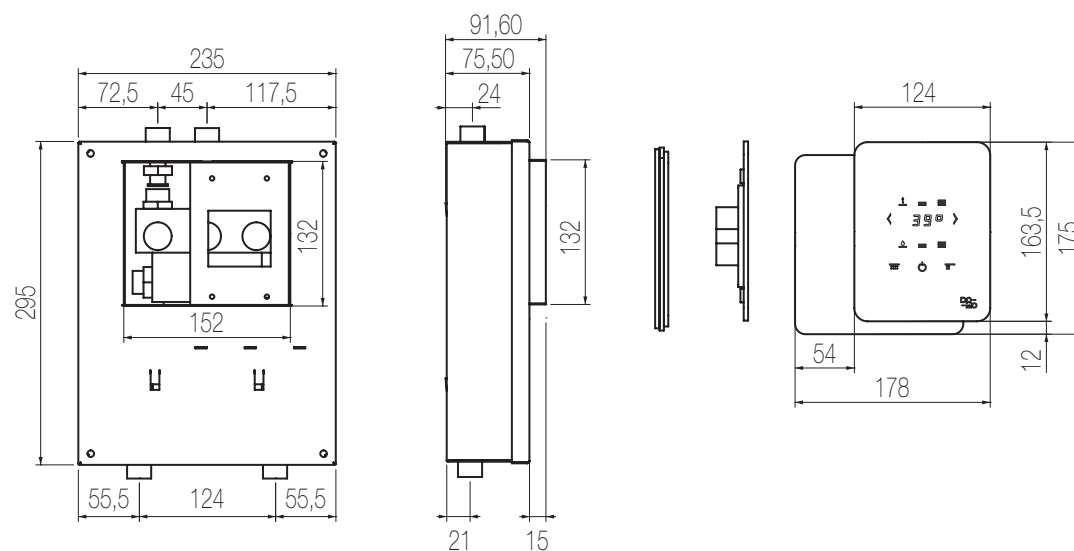

€

Comando elettronico 2 vie

Comando elettronico incasso a muro a due vie con elettrovalvola e pannello in vetro touch
Two-way built-in electronic mixer with electronic valve and glass touch panel

Finiture / Finishing