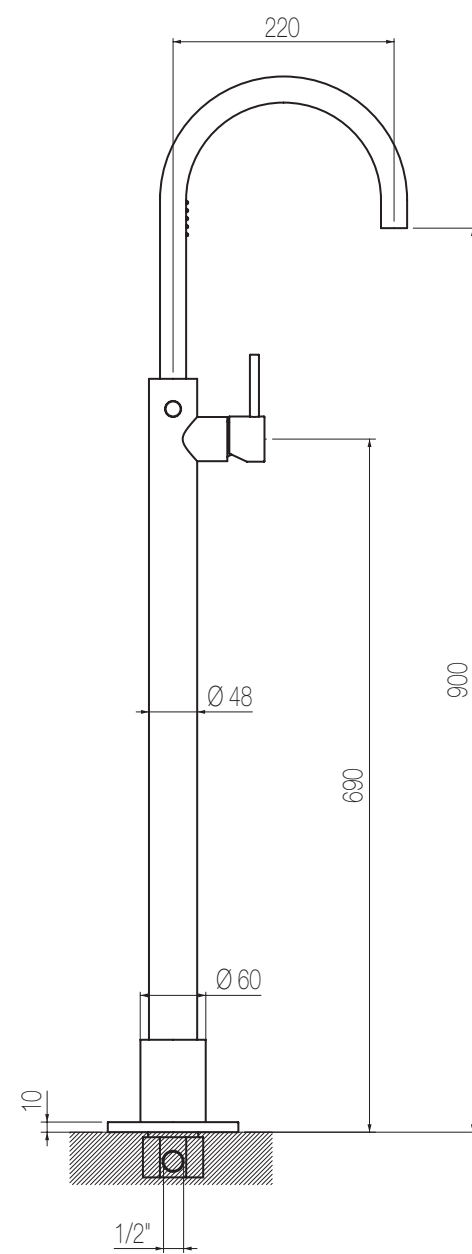

VC4G

€

ALÈ

Piantana vasca

Piantana vasca con deviatore, flessibile e doccetta in abs
Free standing bath mixer with diverter, flexible hose and abs hand shower

Finiture / Finishing

Codice / Code

Prezzo / Price