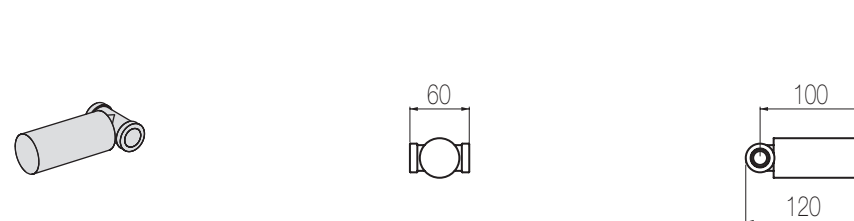

Finiture / Finishing

Codice / Code

Prezzo / Price

Cromato / Chrome

IST59 1

€

Nikel spazzolato / Brushed nikel

IST59 8

€

PORTATA MAX A 3 BAR (uscita libera)
Max flow rate at 3 bar (free way out)

Way out Lt/m 28,0

Rubinetto di arresto 3/4"

Rubinetto di arresto incasso a muro raccordo da 3/4"
Wall-mounted built-in stop valve with 3/4" connection

Parte estetica / External part