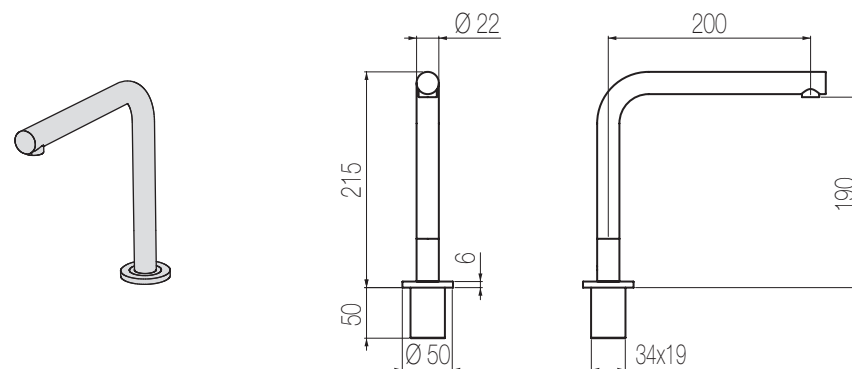

Bocca lavabo top

Bocca lavabo top
Deck-mounted basin spout

Finiture / Finishing	Codice / Code	Prezzo / Price
Cromato / Chrome	CTA1 1	€
Nikel spazzolato / Brushed nikel	CTA1 8	€