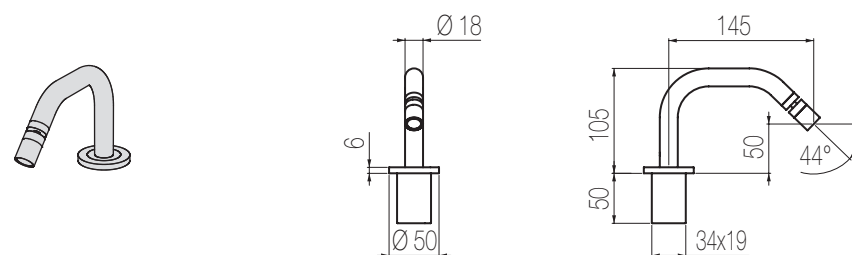

Bocca lavabo top

Bocca lavabo top
Deck-mounted basin spout

Finiture / Finishing	Codice / Code	Prezzo / Price
Cromato / Chrome	CTA1 1	€
Nikel spazzolato / Brushed nikel	CTA1 8	€

Bocca bidet top

Bocca bidet top
Deck-mounted bidet spout