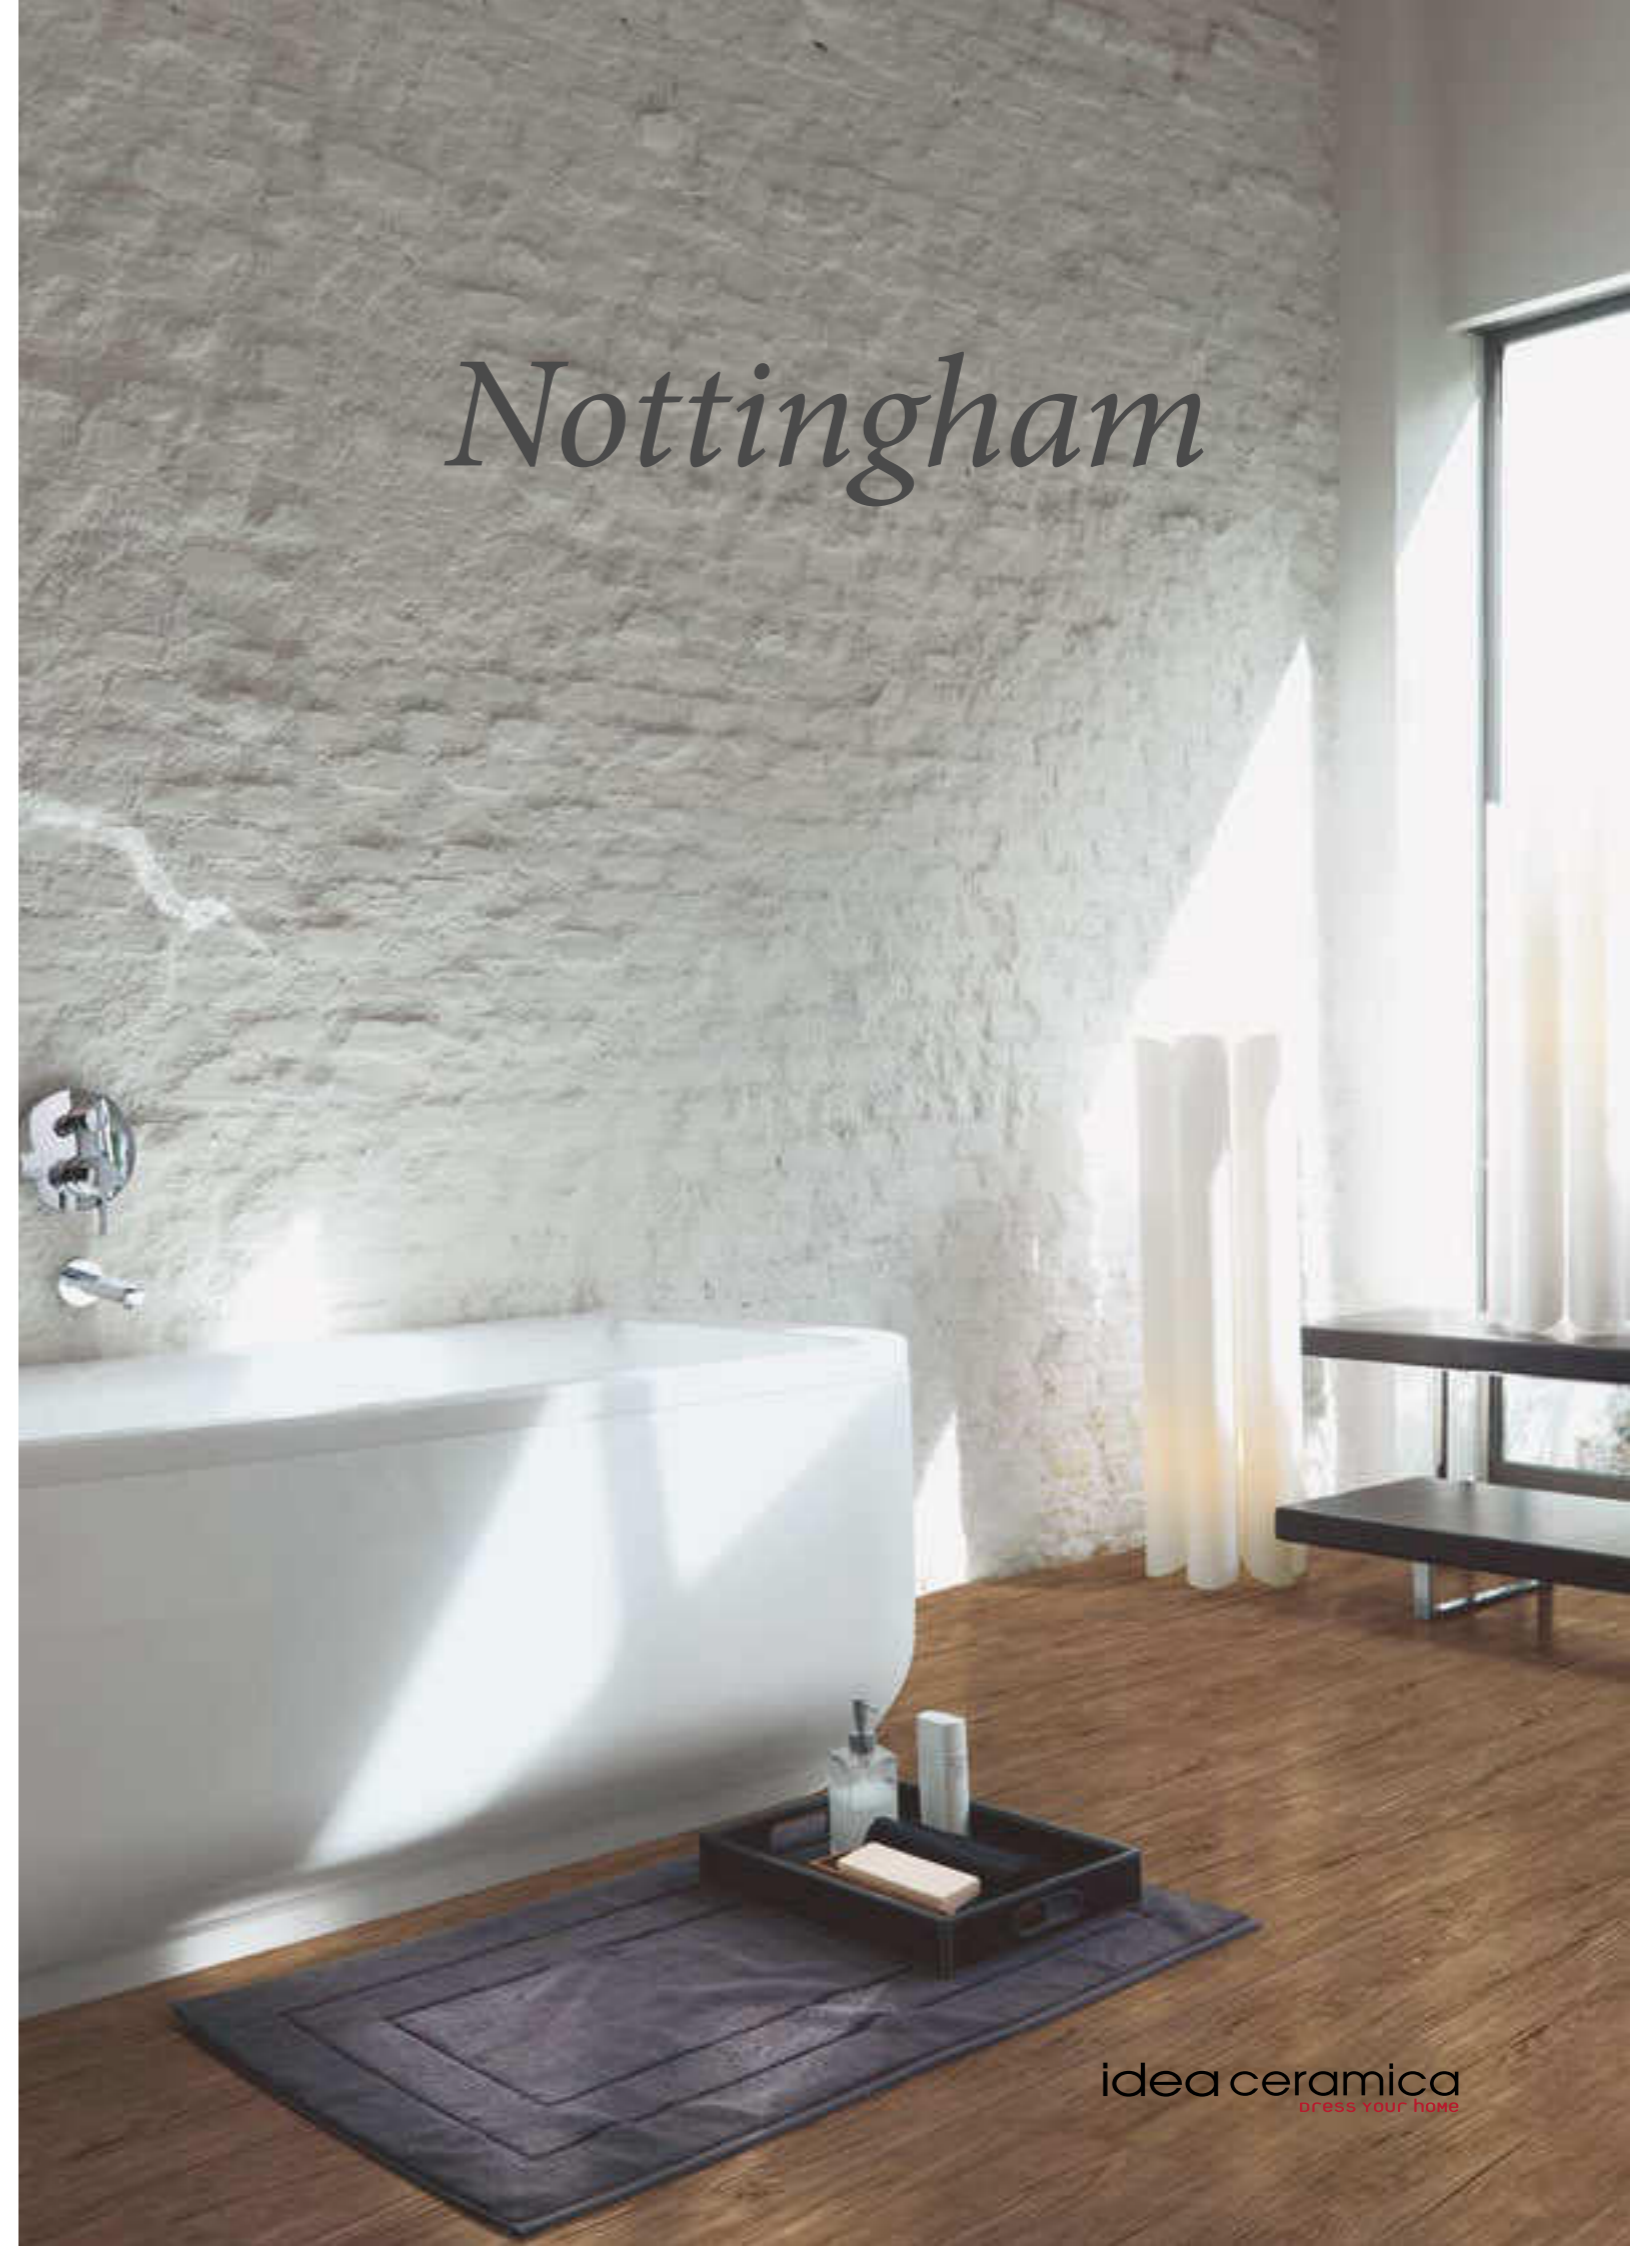

Nottingham

Formati / size

IN

15x61

idea ceramica
dress your home

wengè

almond

NOTTINGHAM