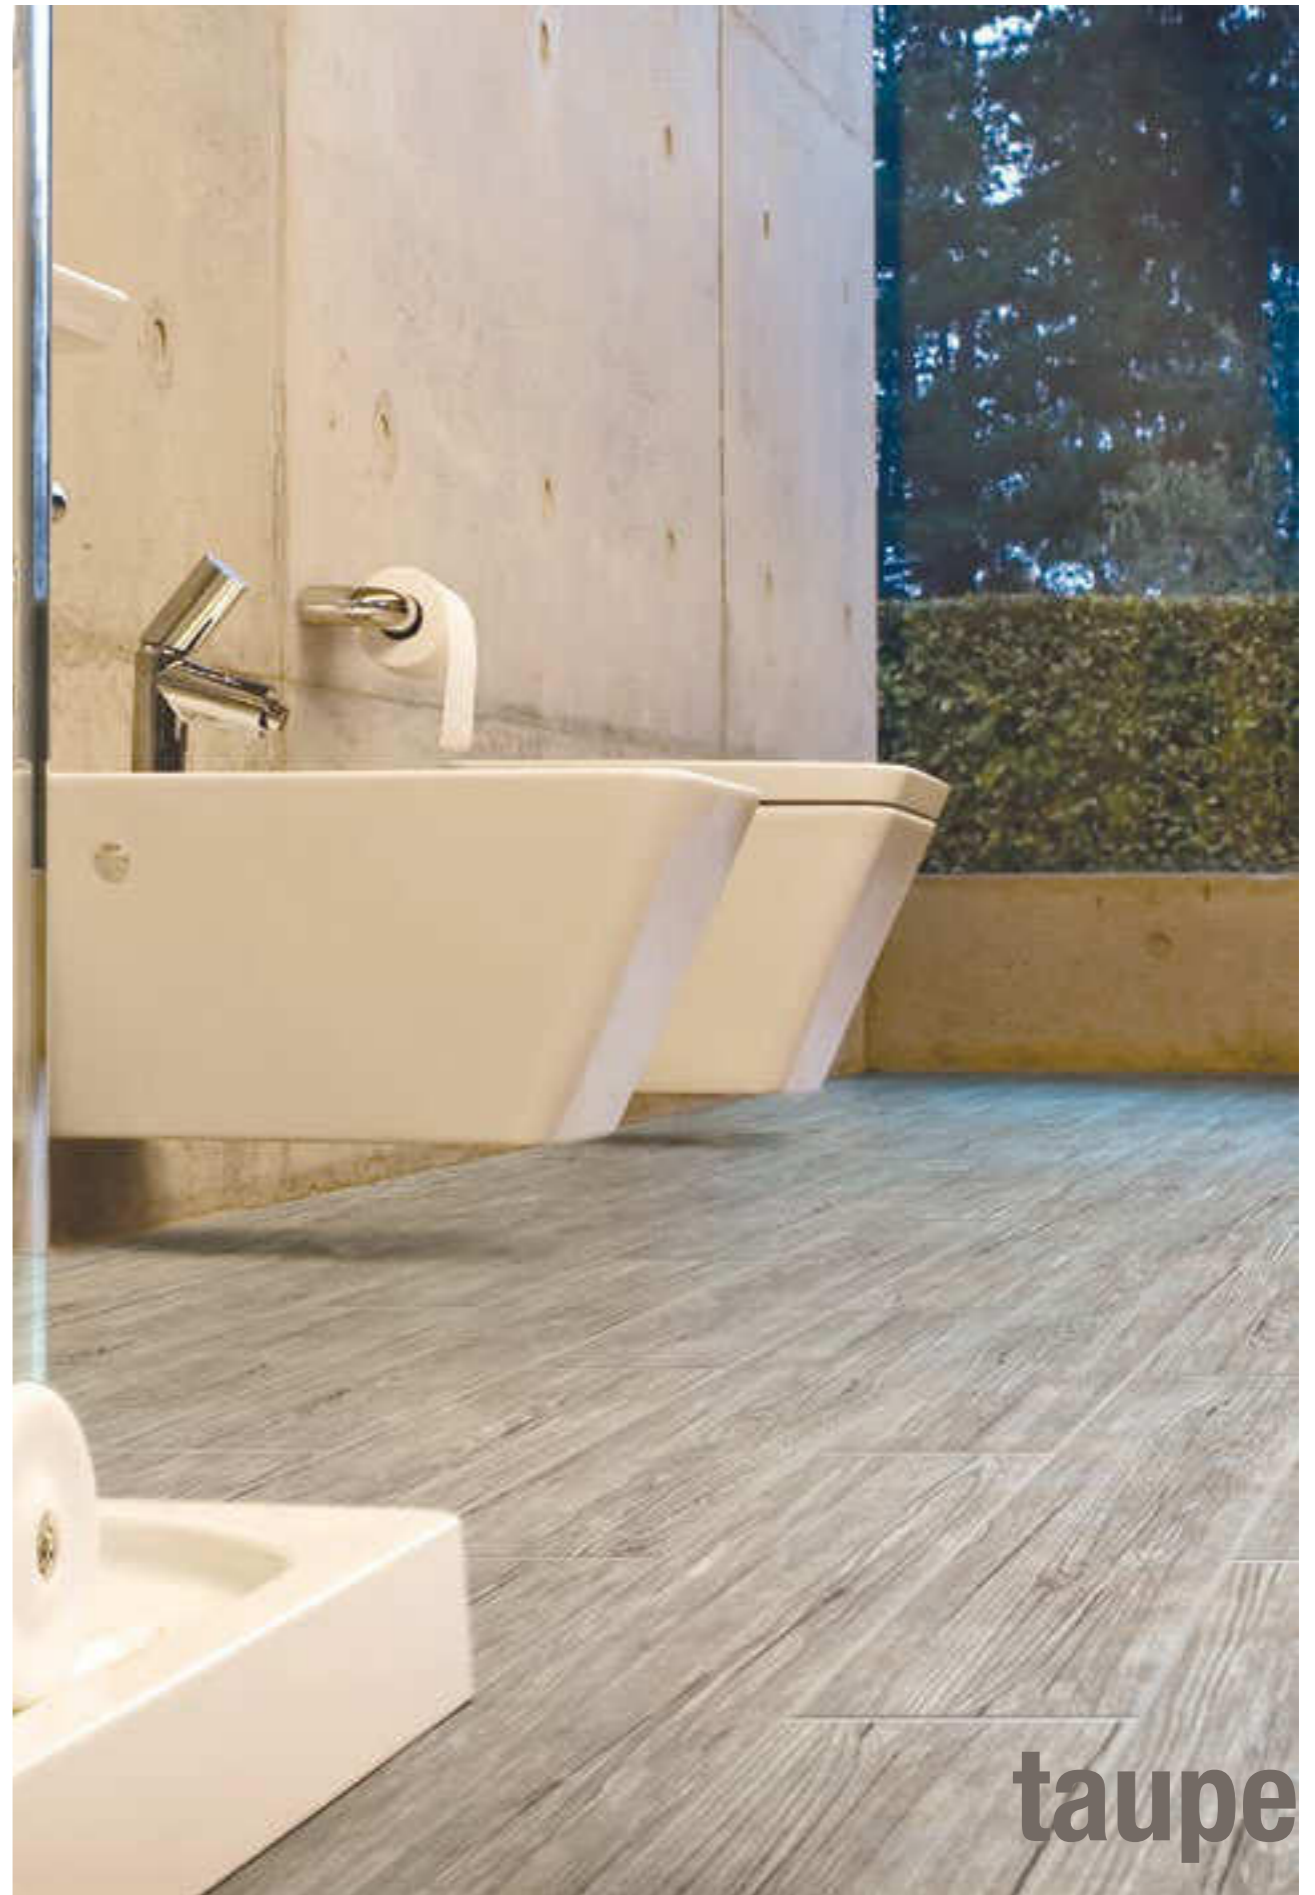

Nottingham

Formati / size

IN

15x61

idea ceramica
dress your home

wengè

almond

NOTTINGHAM