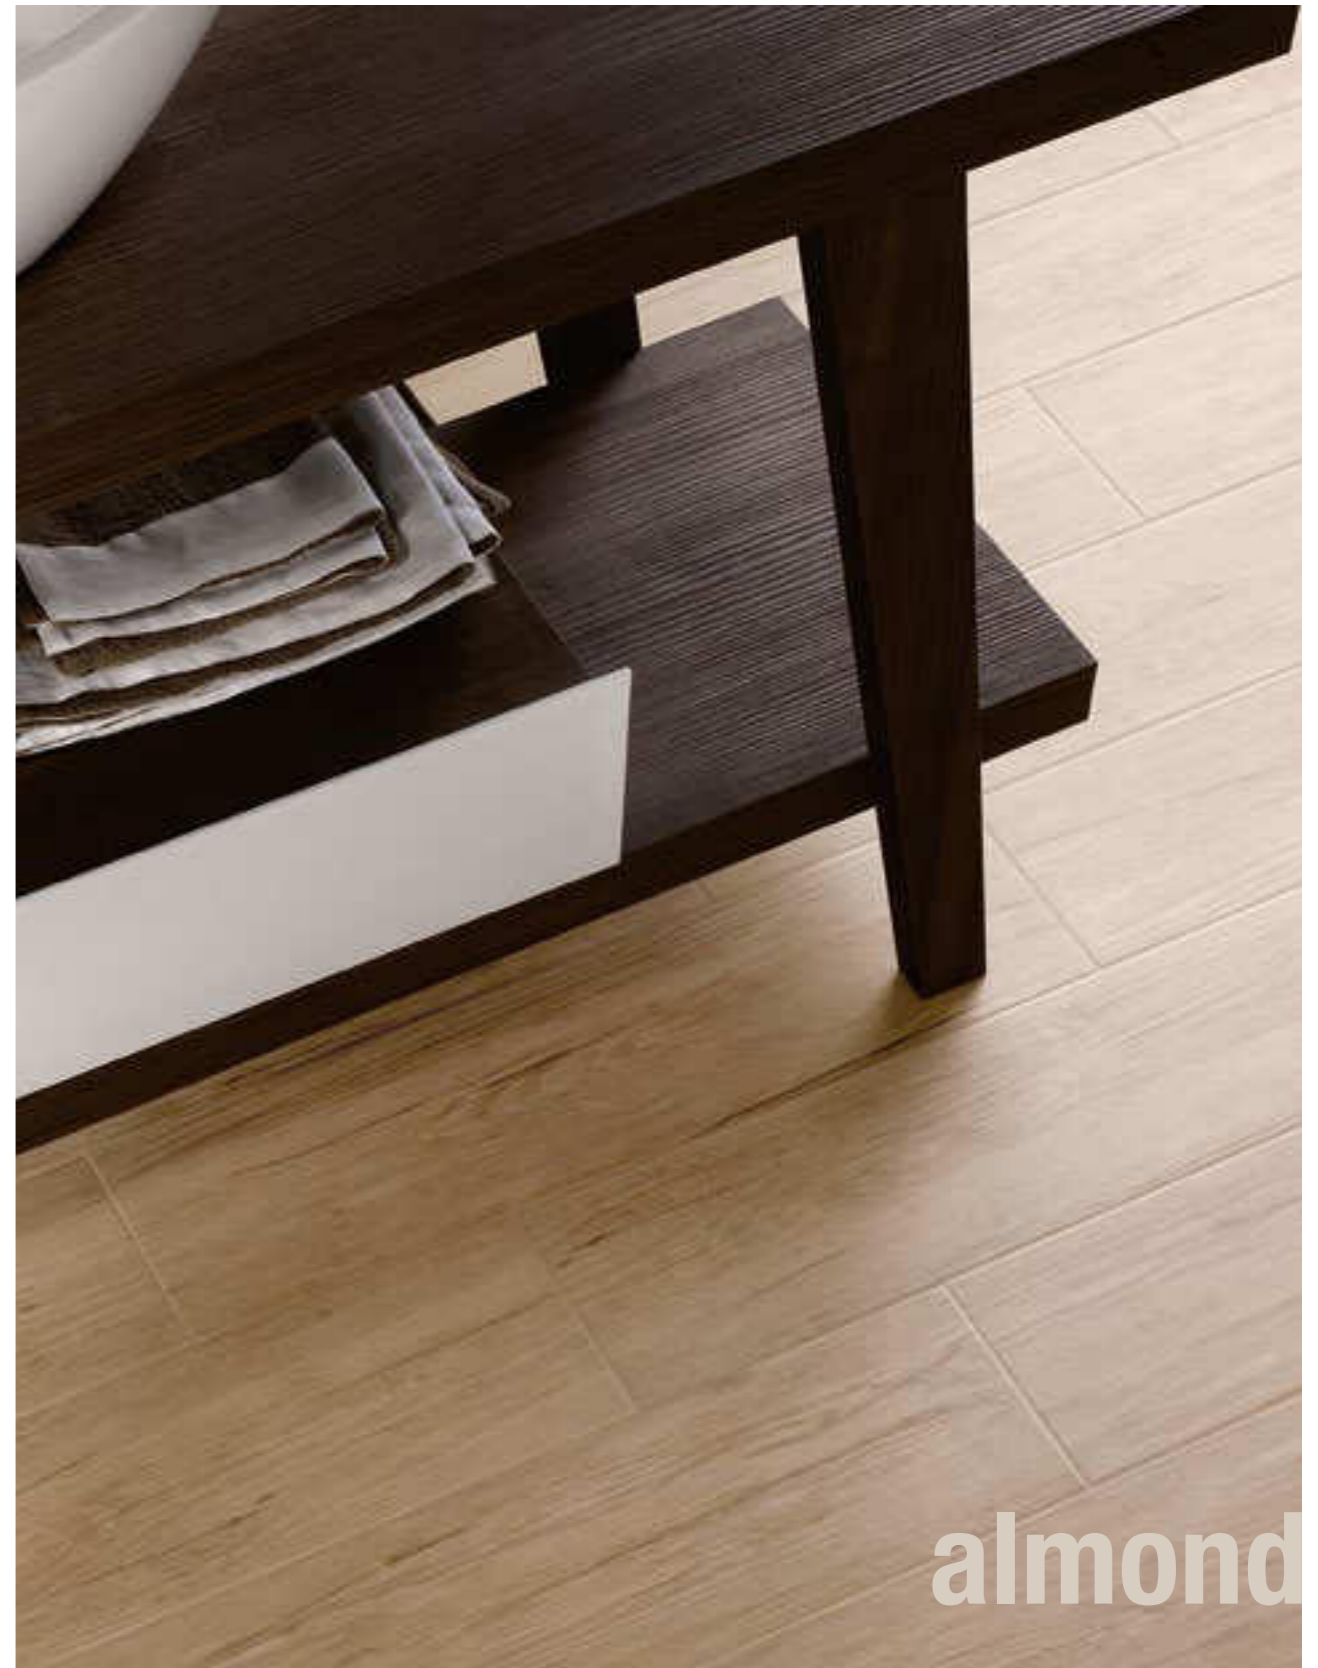

Nottingham

Formati / size

IN

15x61

idea ceramica
dress your home

wengè

almond

NOTTINGHAM