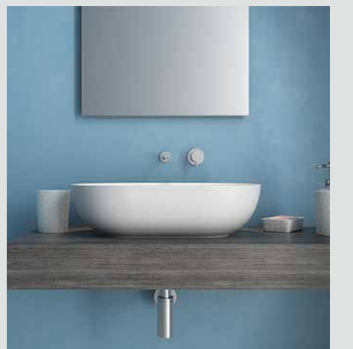

T-EDGE
Lavabo da appoggio
60x41
Sit-on basin 60x41