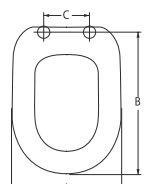

A	B	C
33,5	43,0	13,0
÷	÷	÷
45,0	18,0	

Codice/Code € cad./€ each
8140016 62,00

Modello/Model	CASA CERAMICA
FLAVIA	Globo
MARILYN	Hatria Spea
MISURA	Globo
MISURA MONOB.	Globo
YDRA	Pozzi Ginori
YDRA DUO	Pozzi Ginori