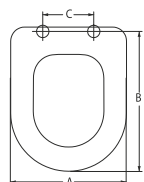

A	B	C
34,3	42,5	13,5
÷	÷	÷
45,0	18,5	

Codice/Code € cad./€ each
8139997 62,00

Modello/Model	CASA CERAMICA
CLODIA	Dolomite
DEA	Cierre Sanitari