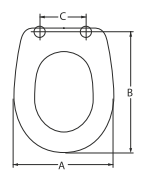

A	B	C
35,0	44,5	13,5
÷	÷	÷
47,0	18,5	

Codice/Code € cad./€ each
8141000 62,00

Modello/Model	CASA CERAMICA
LIUTO	Ideal Standard
METRO SOSPESO	Flaminia