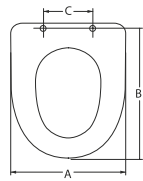

A	B	C
35,7	43,5	16,0

Codice/Code € cad./€ each
8140034 62,00

Modello/Model	CASA CERAMICA
ALA SOSPESO	Ideal Standard
BAIA	Pozzi Ginori
LARA	Hatria - Spea