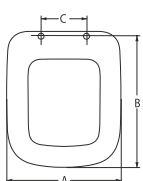

A	B	C
36,0	44,0	15,5

Codice/Code € cad./€ each
8140008 62,00

Modello/Model	CASA CERAMICA
DOGGI	Europa
GOLF	Delta
LOTUS	Hatria Spea
MASTER	G.S.I. Divisione Venus
RIO	Dolomite
TIME	G.S.I. Divisione Venus