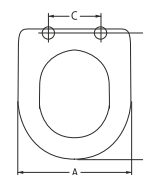

A	B	C
33,5	43,0	13,0
÷	÷	÷
45,0	18,0	

Codice/Code € cad./€ each
8140016 62,00

Modello/Model	CASA CERAMICA
FLAVIA	Globo
MARILYN	Hatria Spea
MISURA	Globo
MISURA MONOB.	Globo
YDRA	Pozzi Ginori
YDRA DUO	Pozzi Ginori