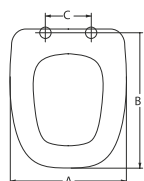

A	B	C
35,5	43,0	13,0
÷	÷	÷
45,5	18,0	

Codice/Code € cad./€ each
8140006 62,00

Modello/Model	CASA CERAMICA
FIESTA	Catalano
ITALICA DUO	Pozzi Ginori
META	Pozzi Ginori
SQUARE DUO	Pozzi Ginori