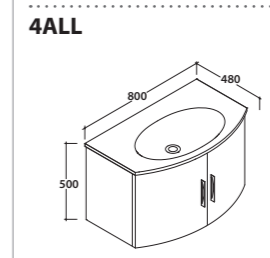

4ALL

Base sospesa 2 ante
Wall-hung base 2 doors

MDMA80Y

Lavabo
Washbasin

MD080.BI