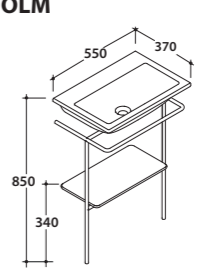

STOCKHOLM

Struttura a terra
Floor mounted structure
LAST055CR
Lavabo
Washbasin
LA055.BI

52x35 h.71

Ottone cromato
Chromium-plated

Bianco lucido
Shiny white