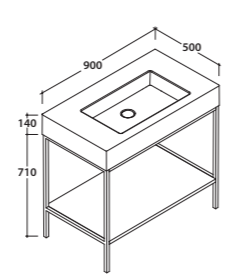

INCANTHO

Struttura a terra
Floor mounted structure
TL090BO/TL090GO/TL090RU
Lavabo
Washbasin
IN091.BI

90x50 h.71

Bianco lucido
Shiny white