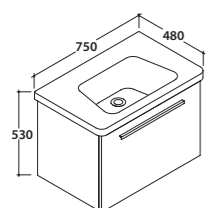

Base sospesa 1 cassetto
Wall-hung base 1 drawer

BPM3Y

Lavabo
Washbasin

BP080.BI

77x49,5 h.48

Bianco lucido
Shiny white

DAILY/GRACE