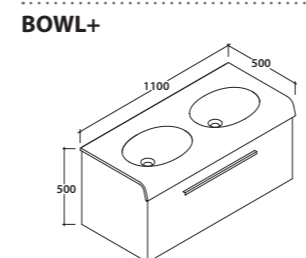

BOWL+

107_{x49,5} h.48

Base sospesa 1 cassetto
Wall-hung base 1 drawer

BPM2Y

Lavabo
Washbasin

BP110.BI

Bianco lucido
Shiny white