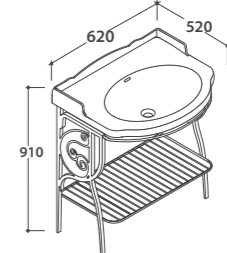

PAESTUM

Struttura a terra
Floor mounted structure
PA127
Lavabo
Washbasin
PA057.BI

61x52 h.81

Metallo antico
Old looking metal

Bianco lucido
Shiny white