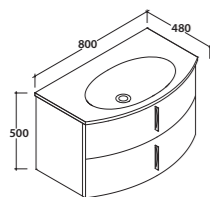

BASI PORTALAVABO SOPPESE

Wall-hung cabinet

4ALL