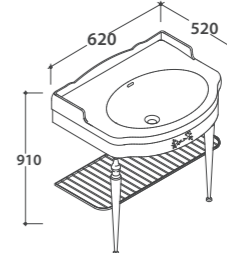

PAESTUM

Struttura a terra
Floor mounted structure
PATC57
Lavabo
Washbasin
PA057.BI

57x52 h.82

Ottone cromato
Chromium-plated

Bianco lucido
Shiny white