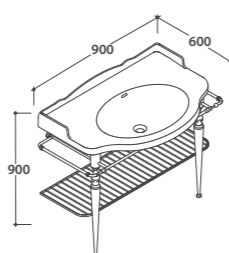

PAESTUM

Struttura a terra
Floor mounted structure
PATC56
Lavabo
Washbasin
PA056.BI

85x56 h.83

Ottone cromato
Chromium-plated

Bianco lucido
Shiny white