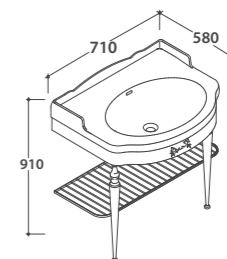

PAESTUM

Struttura a terra
Floor mounted structure
PATC06
Lavabo
Washbasin
PA006.BI

65x56 h.82

Ottone cromato
Chromium-plated

Bianco lucido
Shiny white