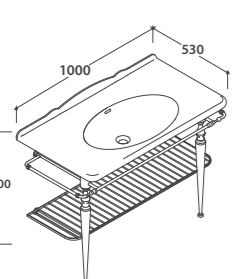

PAESTUM

Struttura a terra
Floor mounted structure
PATC23
Lavabo
Washbasin
PA023.BI

100x53 h.82

Ottone cromato
Chromium-plated

Bianco lucido
Shiny white