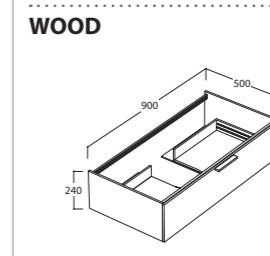

WOOD

Base sospesa 1 cassetto
Wall-hung base 1 drawer

L09024.XX

Base per lavabo DI091
Wall-hung base for DI091

L09124.XX

Laccato lucido
Laquered

DELIZIA

PIATTI DOCCIA

Shower trays