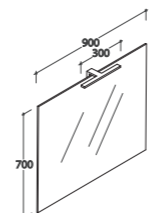

90x70
BPL090