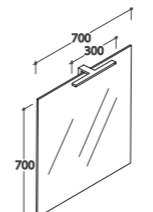

70x70
BPL070