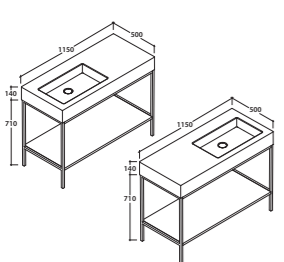

INCANTHO

Struttura a terra
Floor mounted structure
TL115BO/TL115GO/TL115RU
Lavabo
Washbasin
IN116S.BI / IN116D.BI

115x50 h.71

Bianco lucido
Shiny white