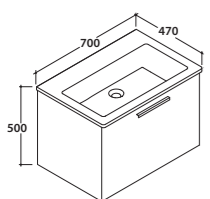

Base sospesa 1 cassetto
Wall-hung base 1 drawer

SSM70Y

Lavabo
Washbasin

SSN06.BI

68x47 h.48

Bianco lucido
Shiny white

FORTY3