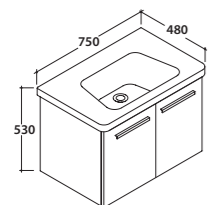

Base sospesa 1 cassetto
Wall-hung base 1 drawer

DAM3Y

Lavabo
Washbasin

GR075.BI

71x46 h.48

Bianco lucido
Shiny white

DAILY/GRACE