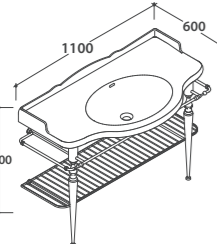

PAESTUM

Struttura a terra
Floor mounted structure
PATC22
Lavabo
Washbasin
PA022.BI

105x59 h.83

Ottone cromato
Chromium-plated

Bianco lucido
Shiny white