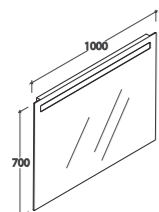

100x70
BPS100