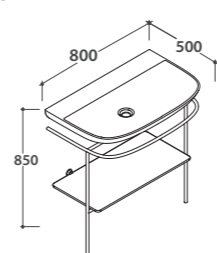

STOCKHOLM

Struttura a terra
Floor mounted structure
LAST081CR
Lavabo
Washbasin
LA080.BI

77x51 h.73

Ottone cromato
Chromium-plated

Bianco lucido
Shiny white