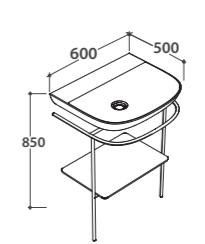

STOCKHOLM

Struttura a terra
Floor mounted structure
LAST060CR
Lavabo
Washbasin
LA060.BI

57x51 h.73

Ottone cromato
Chromium-plated

Bianco lucido
Shiny white