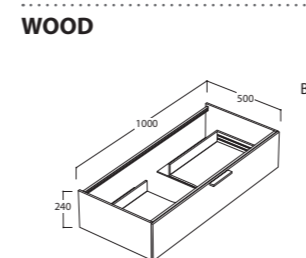

WOOD

100_{x50} h.24

Base sospesa 1 cassetto
Wall-hung base 1 drawer

L10024.XX

Laccato lucido
Laquered

DELIZIA