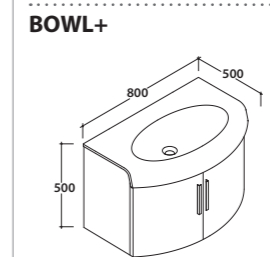

BOWL+

Base sospesa 2 ante
Wall-hung base 2 doors

BPM4Y

Lavabo
Washbasin

BP081.BI