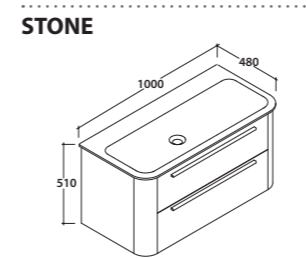

STONE

98_{x47} h.48

Base sospesa 2 cassette
Wall-hung base 2 drawers

SSM10Y

Lavabo
Washbasin

SSN15.BI

Bianco lucido
Shiny white