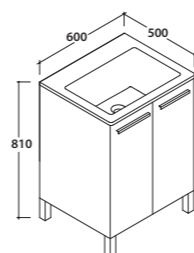

Base a terra
Floor mounted base

FOM4Y

Lavabo
Washbasin

FO063.BI

58x49 h.78

Bianco lucido
Shiny white