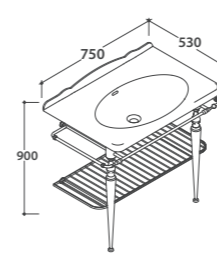

PAESTUM

Struttura a terra
Floor mounted structure
PATC28
Lavabo
Washbasin
PA028.BI

79x53 h.82

Ottone cromato
Chromium-plated

Bianco lucido
Shiny white