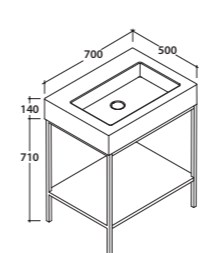

INCANTHO

Struttura a terra
Floor mounted structure
TL070BO/TL070GO/TL070RU
Lavabo
Washbasin
IN071.BI

70x50 h.71

Bianco opaco BO
Grigio opaco GO
Ruggine RU
Matt white
Matt grey
Rust

Bianco lucido
Shiny white