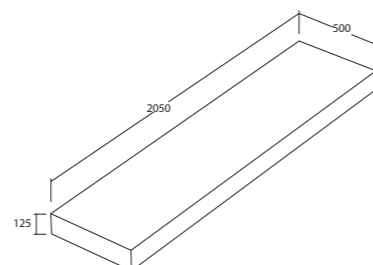

MENSOLE PORTALAVABO

Washbasin shelves

WOOD

Su richiesta al metro lineare
On request available in linear meters

50

DELIZIA

Mensole portlavabo
Washbasin shelves

MML052.XX

M20552.XX

M20052.XX

M19052.XX

M18052.XX

M17052.XX

M16052.XX

M14552.XX

M14052.XX

M13552.XX

M11552.XX

M10052.XX

M09052.XX

M07052.XX

M04552.XX