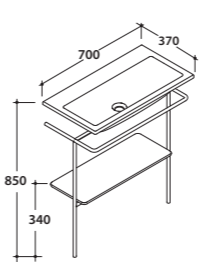

STOCKHOLM

Struttura a terra
Floor mounted structure
LAST070CR
Lavabo
Washbasin
LA070.BI

67x35 h.71

Ottone cromato
Chromium-plated

Bianco lucido
Shiny white