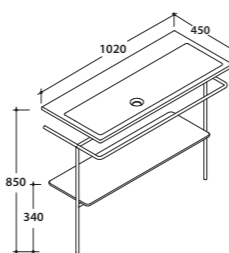

STOCKHOLM

Struttura a terra
Floor mounted structure
LAST102CR
Lavabo
Washbasin
LA102.BI

99x43 h.71

Ottone cromato
Chromium-plated

Bianco lucido
Shiny white