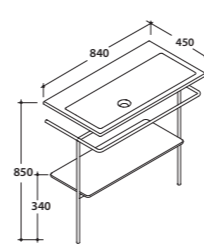

STOCKHOLM

Struttura a terra
Floor mounted structure
LAST084CR
Lavabo
Washbasin
LA084.BI

81x43 h.71

Ottone cromato
Chromium-plated

Bianco lucido
Shiny white