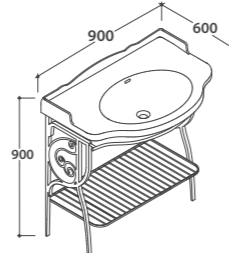

PAESTUM

Struttura a terra
Floor mounted structure
PA072
Lavabo
Washbasin
PA056.BI

85x55 h.81

Metallo antico
Old looking metal

Bianco lucido
Shiny white