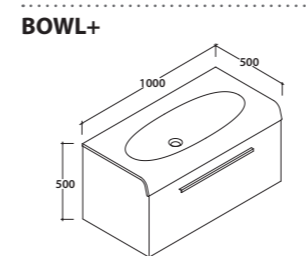

BOWL+

98_{x49,5} h.48

Base sospesa 1 cassetto
Wall-hung base 1 drawer

BPM1Y

Lavabo
Washbasin

BP100.BI

Bianco lucido
Shiny white