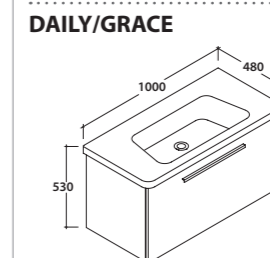

DAILY/GRACE

Base sospesa 1 cassetto
Wall-hung base 1 drawer

DAM1Y

Lavabo
Washbasin

GR100.BI