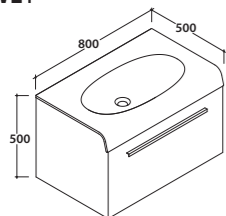

Base sospesa 2 cassetti
Wall-hung base 2 drawers

MDMC80Y

Lavabo
Washbasin

MD080.BI

78x48 h.49

Bianco lucido
Shiny white

BOWL+