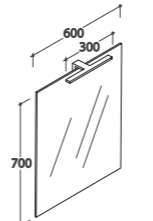

60x70
BPL060