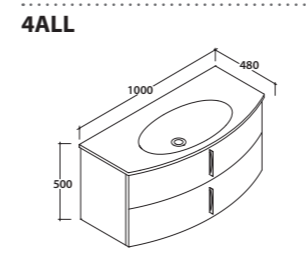

4ALL

98_{x48} h.49

Base sospesa 2 cassette
Wall-hung base 2 drawers

MDMC10Y

Lavabo
Washbasin

MD100.BI

Bianco lucido
Shiny white