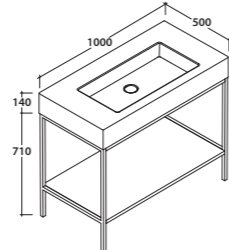

INCANTHO

Struttura a terra
Floor mounted structure
TL100BO/TL100GO/TL100RU
Lavabo
Washbasin
IN101.BI

100x50 h.71

Bianco lucido
Shiny white