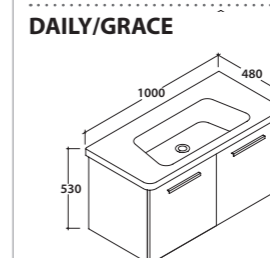

DAILY/GRACE

Base sospesa 2 ante
Wall-hung base 2 doors

DAM2Y

Lavabo
Washbasin

GR100.BI