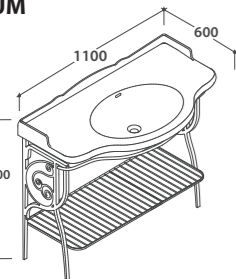

PAESTUM

Struttura a terra
Floor mounted structure
PA036
Lavabo
Washbasin
PA022.BI

103x61 h.81

Metallo antico
Old looking metal

Bianco lucido
Shiny white