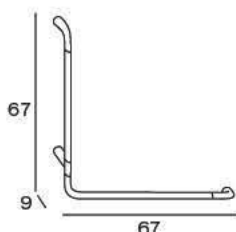

SOSTEGNO DI SICUREZZA SINISTRO AD L /
L SHAPED SAFETY SUPPORT LEFT HAND

AH993D CR
AH993D CU
cm 67 x 67H x 9
mm 20x40

CR_cromato
CU_cromato/nero soft touch

CR_chrome-plated
CU_chrome-plated/
black soft touch