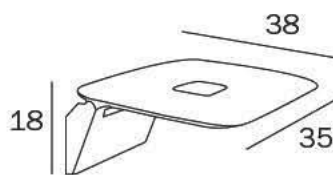

**AH997C CR**  
cm 10 x 31H x 60  
● mm 35

CR\_cromato  
CR\_chrome-plated

PORTAROTOLO PER ARTT. AH997A - AH997C /  
PAPER HOLDER FOR ARTS. AH997A - AH997C

**AX925X CR**  
cm 17 x 15H x 5

CR\_cromato  
CR\_chrome-plated

**AV036B WZ**  
**AV036B NE**  
cm 35 x 18H x 38

WZ\_bianco  
NE\_nero  
  
WZ\_white  
NE\_black

---

**HELP**  
design studio INDA

MANIGLIONE DI SICUREZZA / SAFETY GRIP

**AH395B AL**  
cm 45 x 8H x 10  
●—● cm 37  
● cm  $\varnothing$  3