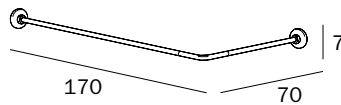

A0144B AP
cm 170 x 7H x 70
● cm $\varnothing$ 2

AP_alluminio lucido
composto da 2
attacchi a parete
e 3 tubo

AP_polished
aluminium
wit 2 wall fixtures
and 3 tube