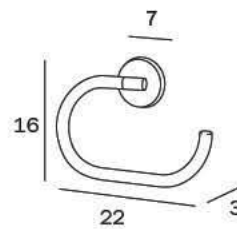

PORTASALVIETTE AD ANELLO / RING TOWEL HOLDER

A04160 CR
cm 22 x 16H x 3
● mm 16

CR_cromato
CR_chrome-plated