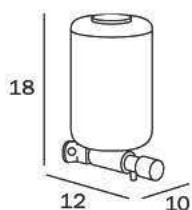

SPANDISAPONE A PARETE / WALL-MOUNTED SOAP DISPENSER

A05671 CR
cm 10 x 18H x 12

CR_cromato
CR_chrome-plated

1 Lt.