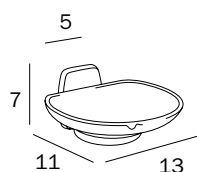

A2291C CR
cm 65 x 7H x 12
●—● cm 60
● mm 16

CR_cromato

CR_chrome-plated

PORTASALVIETTE AD ANELLO / RING TOWEL HOLDER

A22160 CR 00 3
cm 19 x 18H x 3
● mm 12

CR_cromato
10 pz. per confezione

CR_chrome-plated
10 pieces for packing

PORTASALVIETTE AD ANELLO / RING TOWEL HOLDER

A2216T CR
cm 19 x 21H x 3
● mm 12

CR_cromato

CR_chrome-plated

PORTASAPONE A PARETE / WALL-MOUNTED SOAP HOLDER

A22110 CR 03
cm 13 x 7H x 11

A22110 CR 02
cm 13 x 7H x 11