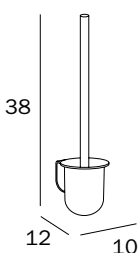

PORTASCOPINO DA PARETE / WALL-MOUNTED TOILET BRUSH HOLDER

A05140 CR
cm 10 x 38H x 12

CR_cromato
bacinella in
polipropilene (PP) da
appoggio

CR_chrome-plated
dish in polypropylene
(PP) free-standing