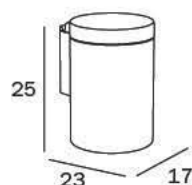

GETTACARTA A PARETE CON COPERCHIO / WALL-MOUNTED DUSTBIN WITH COVER

AV402S AL
cm 17 x 25H x 23

AL_acciaio inox
secchiello interno in
PF nero

AL_stainless steel
black Pf inner bin

3 Lt.