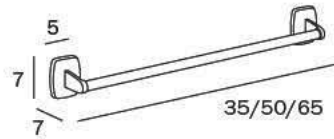

CR_cromato

CR_chrome-plated

PIANTANA / STAND

A05880 CR
cm 57 x 181H x 33

CR_cromato
4 portasalviette e
4 appendiabiti

CR_chrome-plated
4 towel holders
and 4 clothes
hangers

EXPORT
design STUDIO INDA

PORTASALVIETTE / TOWEL HOLDER

A2218A CR
cm 35 x 7H x 7
●—● cm 30
● mm 16

A2218B CR
cm 50 x 7H x 7
●—● cm 45
● mm 16

A2218C CR
cm 65 x 7H x 7
●—● cm 60
● mm 16

CR_cromato
10 pz. per confezione

CR_chrome-plated
10 pieces for packing

PORTASALVIETTE / TOWEL HOLDER