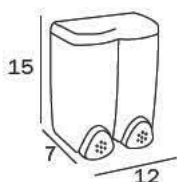

SPANDISAPONE A PARETE / WALL-MOUNTED SOAP DISPENSER

AV112A CR
cm 12 x 15H x 7

CR_ABS cromato
contenitore igienico in
SAN trasparente

CR_ABS
chrome-plated
hygienical SAN
transparent container

0,4 Lt.