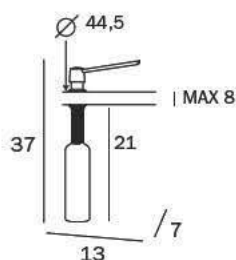

SPANDISAPONE A PARETE / WALL-MOUNTED SOAP DISPENSER

AV4670 AL
cm 12 x 30H x 15

AL_alluminio
anodizzato
AL_anodised
aluminium

SPANDISAPONE / SOAP DISPENSER

A0407A CR
cm 13 x 37H x 7

CR_cromato
da incasso, per top
mobile
CR_chrome-plated
built in, for furniture
top