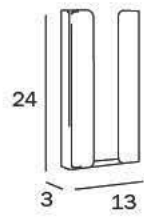

DISTRIBUTORE DI SACCHETTI IGIENICI / SANITARY BAG DISPENSER

AV0420 AL
cm 13 x 24H x 3

AL_acciaio inox
AL_stainless steel