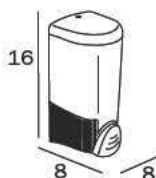

SPANDISAPONE A PARETE / WALL-MOUNTED SOAP DISPENSER

AV112B CR
cm 8 x 16H x 8

CR_ABS cromato
contenitore igienico in
SAN trasparente

CR_ABS
chrome-plated
hygienical SAN
transparent container

0,40 Lt.