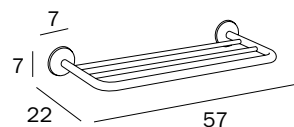

PORTATELI / BATH TOWEL RACK

A04680 CR
cm 57 x 7H x 22
●—● cm 50
● mm 20

CR_cromato
CR_chrome-plated