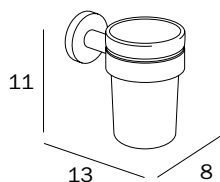

PORTASAPONE A PARETE / WALL-MOUNTED SOAP HOLDER

A1411M NS
cm 12 x 6H x 13

NS_acciaio inox
spazzolato AISI
304

NS_Brushed stainless
steel 304

PORTABICCHIERE A PARETE / WALL-MOUNTED TUMBLER HOLDER

A1410A NS 21
cm 8 x 11H x 13