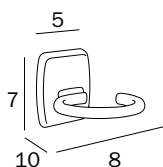

SUPPORTO A PARETE / WALL-MOUNTED SUPPORT

A2210N CR 00 3
cm 8 x 7H x 10

CR_cromato
10 pz. per confezione

CR_chrome-plated
10 pieces for packing