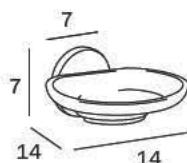

PORTASAPONE A PARETE / WALL-MOUNTED SOAP HOLDER

A23110 CR 03
cm 14 x 7H x 14

CR_cromato
03_vetro extrachiaro
trasparente
CR_chrome-plated
03_extra clear
transparent glass