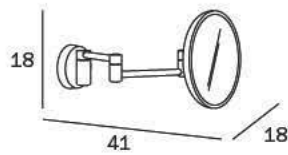

DA PARETE / WALL-MOUNTED

AV058C CR
cm 18 x 18H x 41

Doppio braccio
snodato parabola
Ø 18 cm in ottone
cromato.

Double jointed arm,
18 cm Ø chrome-plated
brass mirror reflector.