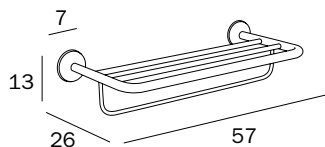

A38240 CR
cm 19 x 4H x 4

CR_cromato
CR_chrome-plated

PORTATELI / BATH TOWEL RACK

A04680 CR
cm 57 x 7H x 22
●—● cm 50
● mm 20

CR_cromato
CR_chrome-plated

PORTATELI CON PORTASALVIETTE / BATH TOWEL RACK WITH TOWEL HOLDER