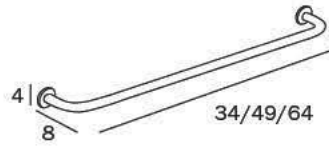

AV190C CR
cm 64 x 4H x 8
●—● cm 60
● mm 16

CR_cromato
CR_chrome-plated