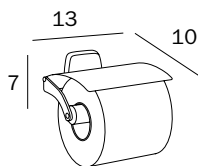

PORTAROTOLO CON COPERCHIO / PAPER HOLDER WITH COVER

A22260 CR
cm 13 x 7H x 10

CR_cromato
CR_chrome-plated