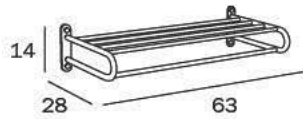

CR_chrome-plated

PORTATELI CON PORTASALVIETTE / BATH TOWEL RACK WITH TOWEL HOLDER

A0470F CR

cm 53 x 9H x 28

- cm 50
- mm 9

CR_cromato

CR_chrome-plated

PORTATELI CON PORTASALVIETTE / BATH TOWEL RACK WITH TOWEL HOLDER