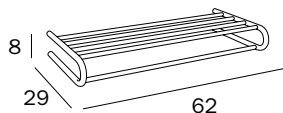

PORTATELI CON PORTASALVIETTE / BATH TOWEL RACK WITH TOWEL HOLDER

A0470B CR

cm 62 x 8H x 29

- ●—● cm 60
- mm 16

CR_cromato

CR_chrome-plated