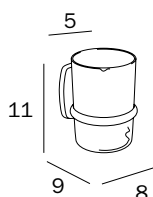

A05090 CR
cm 9 x 4H x 7

CR_cromato

CR_chrome-plated

PORTASAPONE DA APPOGGIO / FREE STANDING SOAP HOLDER

A05070 CR 00 3
cm 11 x 4H x 7

CR_cromato
30 pz. per confezione

CR_chrome-plated
30 pieces for packing

PORTABICCHIERE A PARETE / WALL-MOUNTED TUMBLER HOLDER