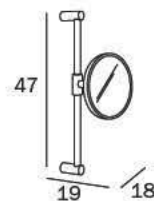

DA PARETE / WALL-MOUNTED

A0458E CR
cm 18 x 47H x 19

Festa saliscendi,
parabola Ø 18 cm in
ottone cromato.

Slide rail bar, 18 cm Ø
chrome-plated brass
mirror reflector.