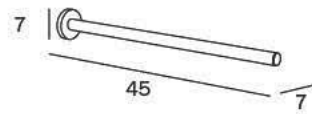

A0494A CR
cm 37 x 7H x 8
●—● cm 30
● mm 20

A0494B CR
cm 52 x 7H x 8
●—● cm 45
● mm 20

A0494C CR
cm 67 x 7H x 8
●—● cm 60
● mm 20

A0494D CR
cm 87 x 7H x 8
●—● cm 80
● mm 20

CR_cromato
CR_chrome-plated

PORTASALVIETTE / TOWEL HOLDER