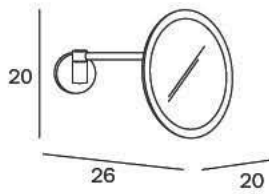

Braccio snodato,
parabola Ø 20 cm in
PMMA trasparente.

Jointed arm, Ø 20 cm
transparent PMMA
mirror reflector.