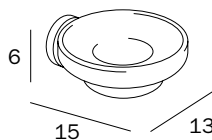

PORTASAPONE A PARETE / WALL-MOUNTED SOAP HOLDER

A1411A NS 21
cm 13 x 6H x 15

NS_acciaio inox
spazzolato AISI
304

21_vetro satinato

NS_Brushed stainless
steel 304
21_satined glass