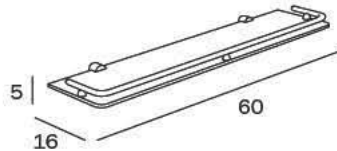

MENSOLA CON RINGHIERA / SHELF WITH LOW RAILING

AV408B CR 01
cm 60 x 5H x 16

CR_cromato
01_vetro trasparente

CR_chrome-plated
01_transparent glass

6mm

SUPPORTI / SUPPORTS

RV408A
cm 3 x 3H x 2

ottone cromato
2pz. per confezione
spessore vetro max
6mm

chrome-plated
brass 2 pieces for
packing max 6mm
thick glass

SUPPORTI / SUPPORTS

CR_ottone cromato
2pz. per confezione
spessore vetro max
6mm

CR_chrome-plated
brass 2 pieces for
packing max 6mm
thick glass