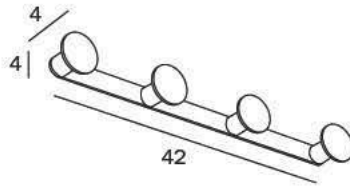

CR_chrome-plated

click

APPENDIABITI TRIPLO / TRIPLE CLOTHES HANGER

AV120C CR
 cm 25 x 4H x 4

CR_cromato

CR_chrome-plated

click

APPENDIABITI QUADRUPLO / QUADRUPLE CLOTHES HANGER