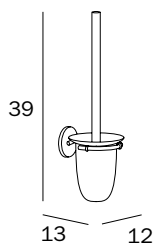

PORTASCOPINO DA PARETE / WALL-MOUNTED TOILET BRUSH HOLDER

A0414A CR 21
cm 12 x 39H x 13

CR_cromato
21_vetro satinato

CR_chrome-plated
21_satined glass