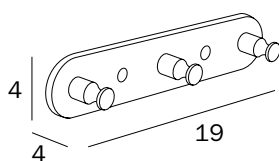

APPENDIABITI TRIPLO / TRIPLE CLOTHES HANGER

A14230 NS
cm 19 x 4H x 4

NS_acciaio inox
spazzolato AISI
304

NS_Brushed stainless
steel 304