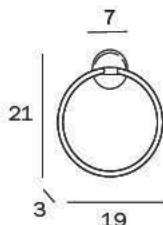

CR_cromato
CR_chrome-plated

PORTASALVIETTE DOPPIO / DOUBLE TOWEL HOLDER

A2391B CR
cm 52 x 7H x 12
●—● cm 45
● mm 16

A2391C CR
cm 67 x 7H x 12
●—● cm 60
● mm 16

CR_cromato
CR_chrome-plated

PORTASALVIETTE AD ANELLO / RING TOWEL HOLDER