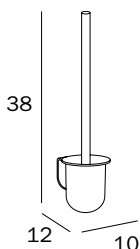

PORTASCOPINO DA PARETE / WALL-MOUNTED TOILET BRUSH HOLDER

A05140 CR
cm 10 x 38H x 12

CR_cromato
bacinella in
prolipropilene (PP)

CR_chrome-plated
basin in
polypropylene (PP)