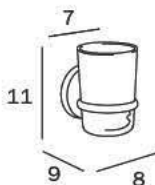

PORTABICCHIERE A PARETE / WALL-MOUNTED TUMBLER HOLDER

A23100 CR 03
cm 9 x 11H x 8

CR_cromato
03_vetro extrachiario
trasparente
CR_chrome-plated
03_extra clear
transparent glass