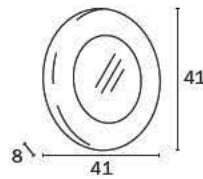

A BORDO SPECCHIO / MOUNTED ALONG MIRROR BORDER

cod.	Herz	Watt	Volt
AVOLOB V501150	50-60	2X26	220-240

Lampada fluorescente inclusa, diffusore in vetro satinato, specchio centrale.

Fluorescent lamp included, satined glass diffuser, central mirror.

LAMPADA A PARETE O DIETRO SPECCHIO / WALL-MOUNTED LAMP OR BEHIND MIRROR

cod.	Herz	Watt	Volt
AVOL2G AL	50-60	15	220-240

Lampada a led inclusa, diffusore in vetro satinato, fascia in alluminio centrale. Si posiziona a parete oppure sopra o a fianco dello specchio.

Led lamp included, satined glass diffuser, central aluminium strip. It can be wall mounted or placed above or beside the mirror.