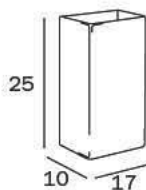

AL_acciaio inox
base antiscivolo
AL_stainless steel
anti-slip base

7 Lt.

GETTACARTA / WASTE BASKET

AV4010 AL
cm 22 x 34H x 22

AL_acciaio inox
base antiscivolo
AL_stainless steel
anti-slip base

10 Lt.

GETTACARTA DA PARETE / WALL-MOUNTED WASTE BASKET