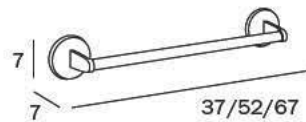

A0418C CR
cm 67 x 7H x 7
●—● cm 60
● mm 16

CR_cromato
CR_chrome-plated