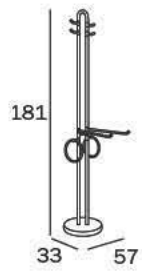

CR_cromato

CR_chrome-plated

PIANTANA / STAND

A05880 CR
cm 57 x 181H x 33

CR_cromato
4 portasalviette e
4 appendiabiti

CR_chrome-plated
4 towel holders
and 4 clothes
hangers

EXPORT
design STUDIO INDA

PORTASALVIETTE / TOWEL HOLDER