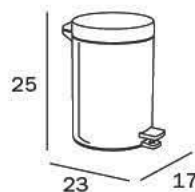

GETTACARTA CON COPERCHIO E PEDALE / DUSTBIN WITH COVER AND PEDAL

AV602A AL 001
cm 17 x 25H x 23

AL_acciaio inox
secchiello interno in
PF nero

AL_stainless steel
black Pf inner bin

3 Lt.