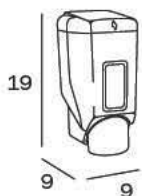

0,5 Lt.

SPANDISAPONE A PARETE / WALL-MOUNTED SOAP DISPENSER

A05671 CR
cm 10 x 18H x 12

CR_cromato
CR_chrome-plated

1 Lt.

SPANDISAPONE A PARETE / WALL-MOUNTED SOAP DISPENSER

AV1120 CR
cm 9 x 16H x 9

CR_ABS cromato
contenitore igienico in
SAN trasparente