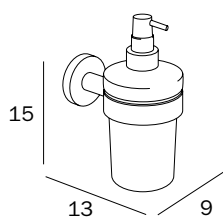

SPANDISAPONE A PARETE / WALL-MOUNTED SOAP DISPENSER

A1412A NS 21
cm 9 x 15H x 13

NS_acciaio inox
spazzolato AISI
304
21_vetro satinato

NS_Brushed stainless
steel 304
21_satined glass