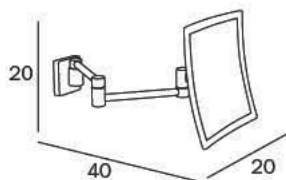

DA PARETE / WALL-MOUNTED

AV058M CR
cm 20 x 20H x 40

Doppio braccio snodato, parabola L 20 cm in PMMA trasparente.

Double jointed arm, L 20 cm transparent PMMA mirror reflector.