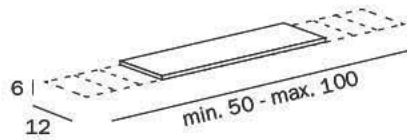

CR_chrome-plated
brass 2 pieces for
packing max 6mm
thick glass

RIPIANO / SHELF

R1150A
cm 60 x 0,6H x 12

vetro trasparente
temperato
per art. RV408A,
R1809N

transparent tempered
glass
for art. A2201N

6mm

RIPIANO / SHELF