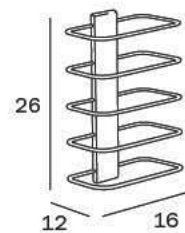

A0415A CR
cm 7 x 7H x 45
● mm 25

CR_cromato
CR_chrome-plated

NEW

PORTASALVIETTE AD ANELLO / RING TOWEL HOLDER

A04160 CR
cm 22 x 16H x 3
● mm 16

CR_cromato
CR_chrome-plated

PORTASALVIETTE A RIPIANI / SHELVED TOWEL HOLDER