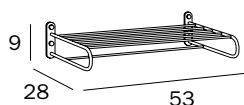

PORTATELI CON PORTASALVIETTE / BATH TOWEL RACK WITH TOWEL HOLDER

A0470F CR

cm 53 x 9H x 28

- ●—● cm 50
- mm 9

CR_cromato

CR_chrome-plated