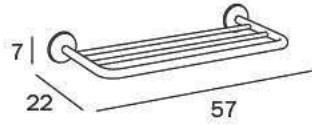

MENSOLA / SHELF

A2308A CR 01
cm 60 x 7H x 14
● cm
● mm 16

A2308C CR 01
cm 70 x 7H x 14
● cm
● mm 16

CR_cromato
01_vetro trasparente
CR_chrome-plated
01_transparent glass

5mm

PORTATELI CON PORTASALVIETTE / BATH TOWEL RACK WITH TOWEL HOLDER

A04680 CR
cm 57 x 7H x 22
●—● cm 50
● mm 3,5

CR_cromato
CR_chrome-plated

PORTATELI CON PORTASALVIETTE / BATH TOWEL RACK WITH TOWEL HOLDER

A0468C CR
cm 57 x 13H x 26
●—● cm 50
● mm 3,5

CR_cromato
CR_chrome-plated

MANIGLIONE / GRAB-BAR

A0490T CR
cm 33 x 8H x 7
●—● cm 25
● mm 25

A0490F CR
cm 53 x 8H x 7
●—● cm 45
● mm 25

A0490C CR
cm 68 x 8H x 7
●—● cm 60
● mm 25

CR_cromato
CR_chrome-plated

1.500N
-150 Kg

MENSOLA / SHELF