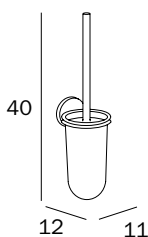

A3814A CR
cm 9 x 41H x 9

CR_cromato
CR_chrome-plated

PORTASCOPINO DA PARETE / WALL-MOUNTED TOILET BRUSH HOLDER

A0414A CR 21
cm 12 x 39H x 13

CR_cromato
21_vetro satinato

CR_chrome-plated
21_satined glass

PORTASCOPINO DA PARETE / WALL-MOUNTED TOILET BRUSH HOLDER