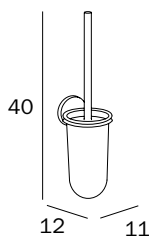

A23280 CR
cm 7 x 13H x 8
● mm 16

CR_cromato
CR_chrome-plated

PORTAROTOLO CON COPERCHIO / PAPER HOLDER WITH COVER

A23270 CR
cm 13 x 12H x 10

CR_cromato
CR_chrome-plated

PORTASCPINO DA PARETE / WALL-MOUNTED TOILET BRUSH HOLDER