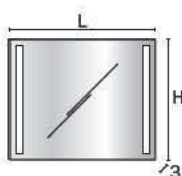

Custom made mirror with satinated aluminum color frame. Glass thickness 4 mm.

design STUDIO INDA

LUCE LATERALE / LATERAL LIGHT

H80	L	cod.	H LED	Watt	Volt
60 cm	S851010	2x50 cm	13	220-240	
80 cm	S851020	2x50 cm	13	220-240	
100 cm	S851030	2x50 cm	13	220-240	
120 cm	S851040	2x50 cm	13	220-240	
140 cm	S851050	2x50 cm	13	220-240	