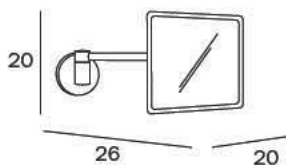

Mirror with glossy or mat lacquered frame. Satinated edge, glass thickness 4 mm. Diameter mirror cm 80.

LG_glossy lacquered
LC_mat lacquered

design STUDIO INDA

DA PARETE / WALL-MOUNTED

AV058F CR
cm 20 x 20H x 26