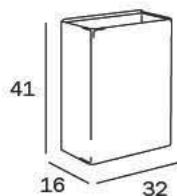

GETTACARTA DA PARETE / WALL-MOUNTED WASTE BASKET

AV401D AL
cm 32 x 41H x 16

AL_acciaio inox
AL_stainless steel

20 Lt.