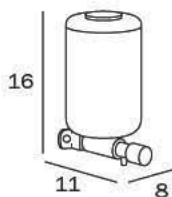

SPANDISAPONE A PARETE / WALL-MOUNTED SOAP DISPENSER

A05670 CR
cm 8 x 16H x 11

CR_cromato

CR_chrome-plated

0,5 Lt.