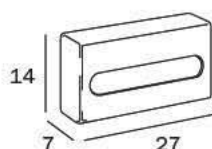

AV0710 CR
cm 26 x 6,5H x 14

CR_ABS cromato
CR_chromed ABS

PORTAKLEENEX DA APPOGGIO / TABLETOP KLEENEX DISPENSER

AV071Z CR
cm 13 x 13H x 13

CR_ABS cromato
CR_chromed ABS

PORTAKLEENEX A PARETE / WALL-MOUNTED KLEENEX DISPENSER