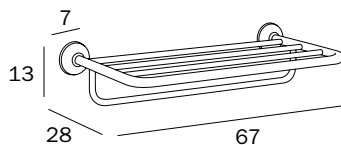

A0468C CR

cm 57 x 13H x 26

- cm 50
- mm 20

CR_cromato

CR_chrome-plated

PORTATELI CON PORTASALVIETTE / BATH TOWEL RACK WITH TOWEL HOLDER

A04690 CR

cm 67 x 13H x 28