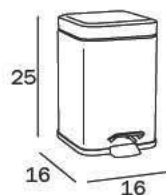

GETTACARTA CON COPERCHIO E PEDALE / DUSTBIN WITH COVER AND PEDAL

AV402A AL
cm 16 x 25H x 16

AL_acciaio inox
secchiello interno in
PF nero
AL_stainless steel
black Pf inner bin

3 Lt.