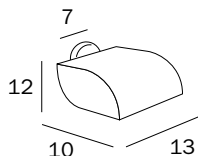

PORTAROTOLO CON COPERCHIO / PAPER HOLDER WITH COVER

A23270 CR
cm 13 x 12H x 10

CR_cromato
CR_chrome-plated