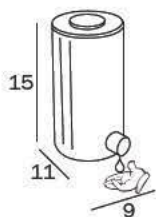

A0411A CR
cm 13 x 7H x 11

CR_cromato
bacinella in ottone

CR_chrome-plated
brass dish

PORTASAPONE DA APPOGGIO / FREE-STANDING SOAP HOLDER

A04090 CR
cm 13 x 3H x 9

CR_cromato

CR_chrome-plated

SPANDISAPONE A PARETE / WALL-MOUNTED SOAP DISPENSER