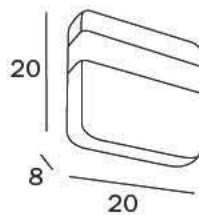

A BORDO SPECCHIO / MOUNTED ALONG MIRROR BORDER

cod.	Herz	Watt	Volt
AVOLOB V501150	50-60	2X26	220-240

Lampada fluorescente inclusa, diffusore in vetro satinato, specchio centrale.

Fluorescent lamp included, satined glass diffuser, central mirror.

LAMPADA A PARETE O DIETRO SPECCHIO / WALL-MOUNTED LAMP OR BEHIND MIRROR

cod.	Herz	Watt	Volt
AVOL2G AL	50-60	15	220-240

Lampada a led inclusa, diffusore in vetro satinato, fascia in alluminio centrale. Si posiziona a parete oppure sopra o a fianco dello specchio.

Led lamp included, satined glass diffuser, central aluminium strip. It can be wall mounted or placed above or beside the mirror.