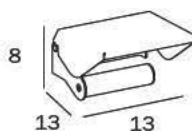

CR_chrome-plated
brass seat in
ureic resin (UF)

PORTAROTOLO / PAPER HOLDER

A3825A CR
cm 20 x 4H x 9

CR_cromato

CR_chrome-plated

PORTAROTOLO CON COPERCHIO E PORTACELLULARE /
PAPER HOLDER WITH COVER AND CELL PHONE SUPPORT