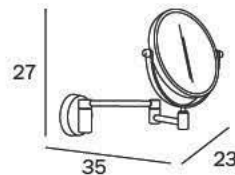

DA PARETE / WALL-MOUNTED

AV058C CR
cm 18 x 18H x 41

Doppio braccio
snodato parabola
Ø 18 cm in ottone
cromato.

Double jointed arm,
18 cm Ø chrome-plated
brass mirror reflector.

DA PARETE / WALL-MOUNTED

AV058C CR
cm 23 x 27H x 35X