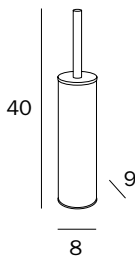

PORTASCOPINO DA PARETE O DA TERRA /
WALL-MOUNTED OR FREE-STANDING TOILET BRUSH HOLDER

NS_acciaio inox
spazzolato AISI
304

NS_Brushed stainless
steel 304