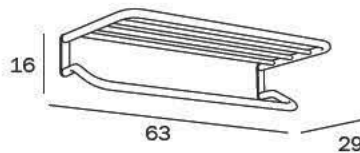

PORTATELI CON PORTASALVIETTE / BATH TOWEL RACK WITH TOWEL HOLDER

A13680 CR
cm 63 x 16H x 29
●—● cm 60
● mm 20

CR_cromato
CR_chrome-plated