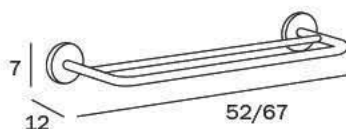

PORTASALVIETTE DOPPIO / DOUBLE TOWEL HOLDER

A2391B CR
cm 52 x 7H x 12
●—● cm 45
● mm 16

A2391C CR
cm 67 x 7H x 12
●—● cm 60
● mm 16

CR_cromato
CR_chrome-plated