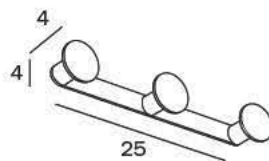

APPENDIABITI TRIPLO / TRIPLE CLOTHES HANGER

AV120C CR
cm 25 x 4H x 4

CR_cromato

CR_chrome-plated

click