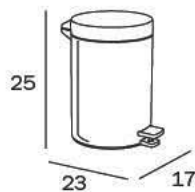

3 Lt.

GETTACARTA CON COPERCHIO E PEDALE / DUSTBIN WITH COVER AND PEDAL

AV402B AL
cm 20 x 29,5H x 20

AL_acciaio inox
secchiello interno in
PF nero

AL_stainless steel
black Pf inner bin

6 Lt.

GETTACARTA CON COPERCHIO E PEDALE / DUSTBIN WITH COVER AND PEDAL