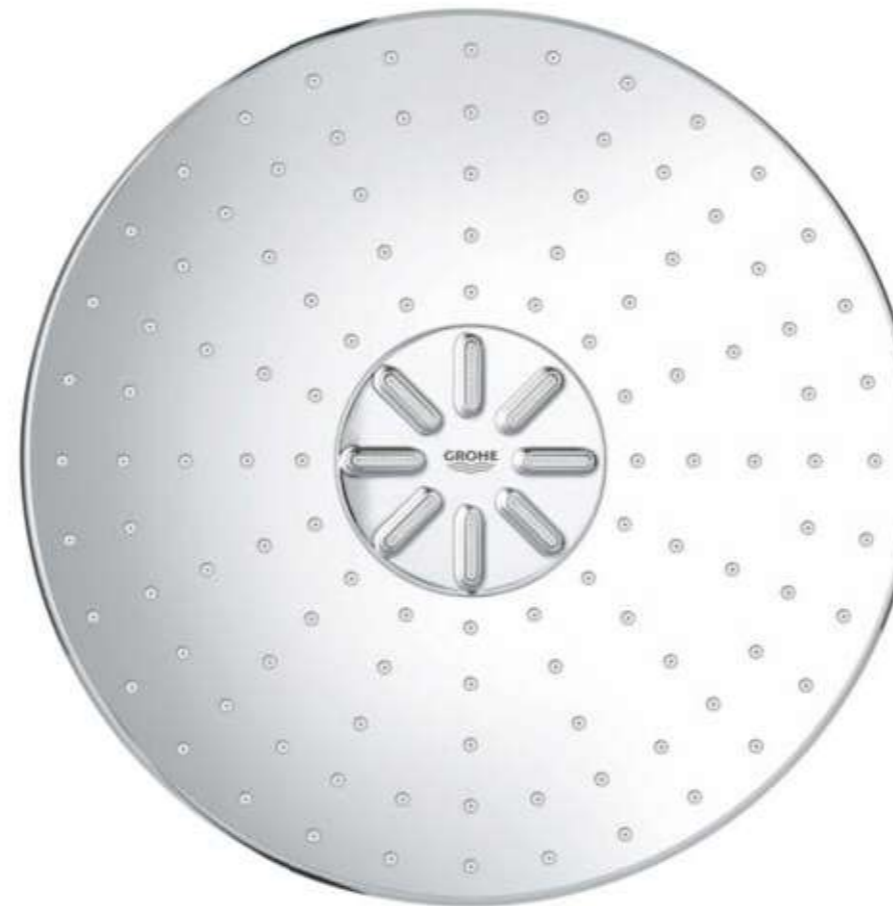

ABBIAMO MILLE
IDEE IN TESTA

Rainshower F-Series 10"
254 mm x 254 mm

Tempesta 210

Rainshower Allure 230

Rainshower 310
SmartActive Cube

Rainshower 310
SmartActive

Rainshower Veris
300 mm x 150 mm

Euphoria 260
SmartControl