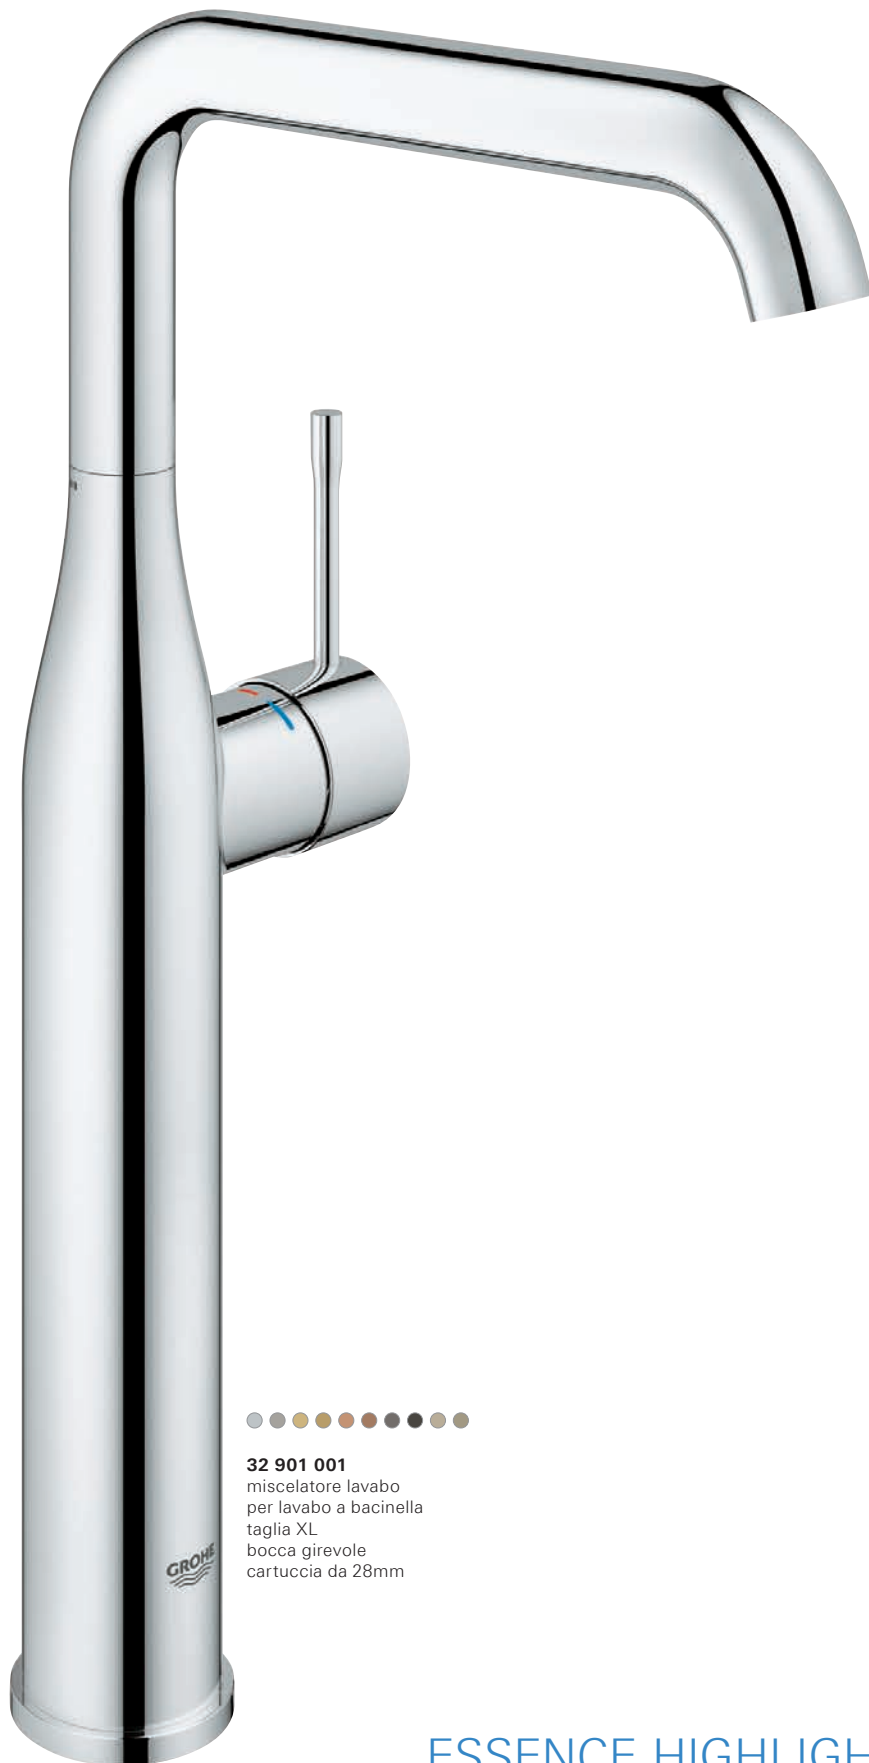

32 901 001
miscelatore lavabo
per lavabo a bacinella
taglia XL
bocca girevole
cartuccia da 28mm

ESSENCE HIGHLIGHTS

TROVA I PRODOTTI ONLINE.