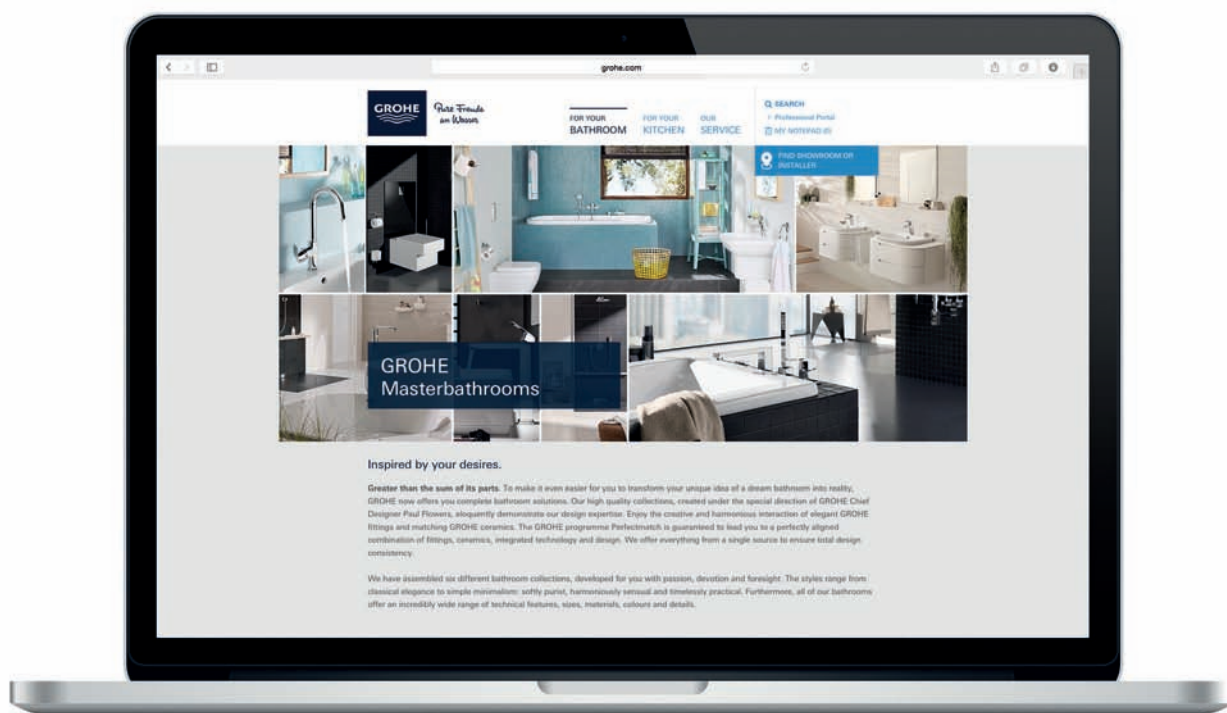

GROHE.IT

Follow us

PER MAGGIORI INFORMAZIONI VISITA IL NOSTRO SITO-WEB: GROHE.IT/PROFESSIONAL

GROHE S.p.A.
Via Crocefisso, 19
20122 Milano

Visita il nostro showroom di Milano.
Telefona al 02 95 94 01 per prenotare
la tua visita guidata.

© 03/2016 – Copyright by GROHE