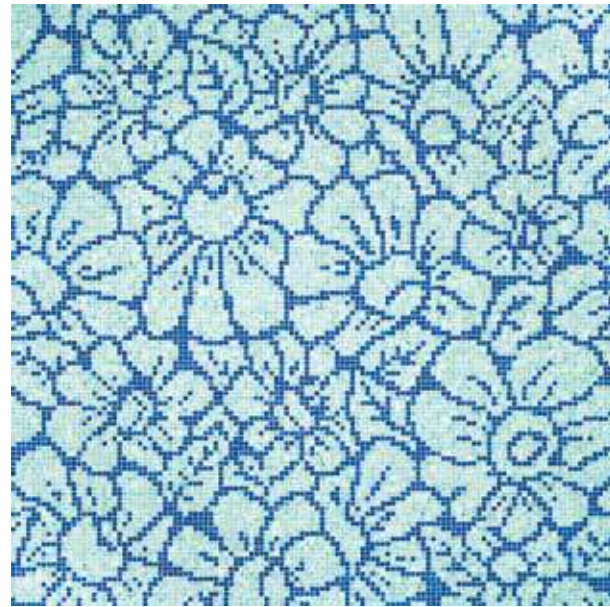

GRAPHIC FLOWERS BLUE

Fillgel plus 7701 azzurro cielo

SM 10.06

SM 10.38