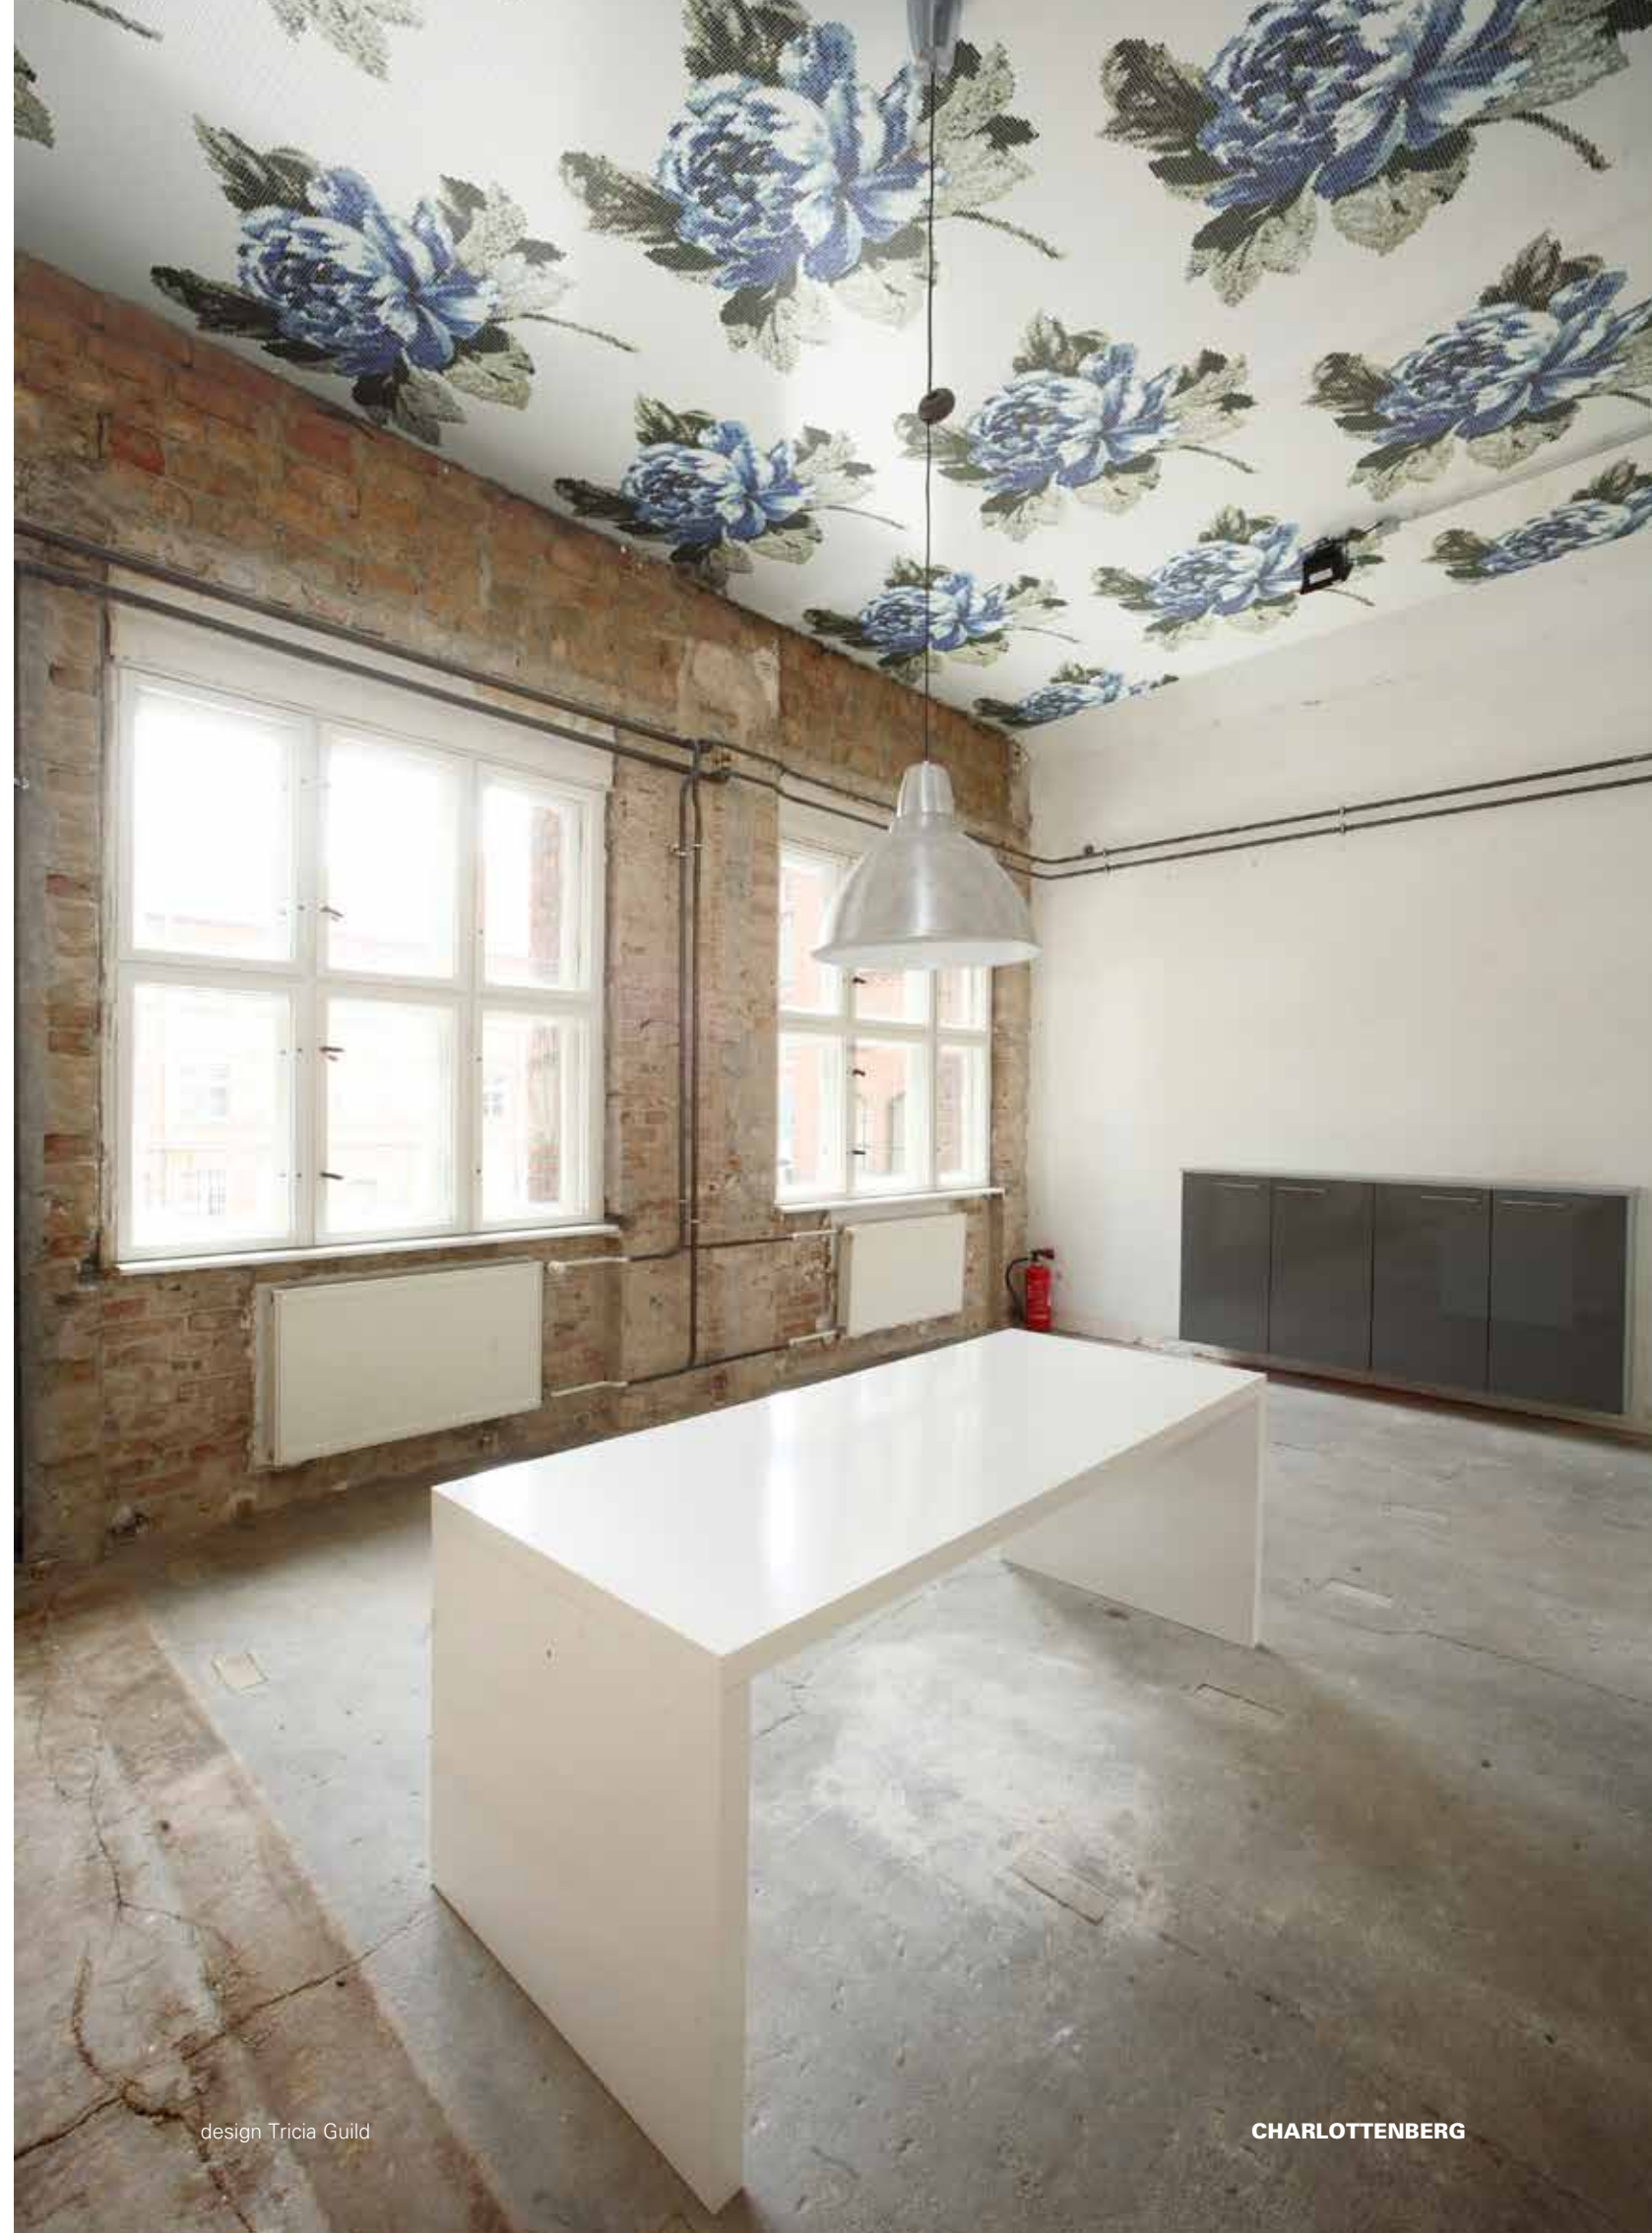

design Tricia Guild

CHARLOTTENBERG