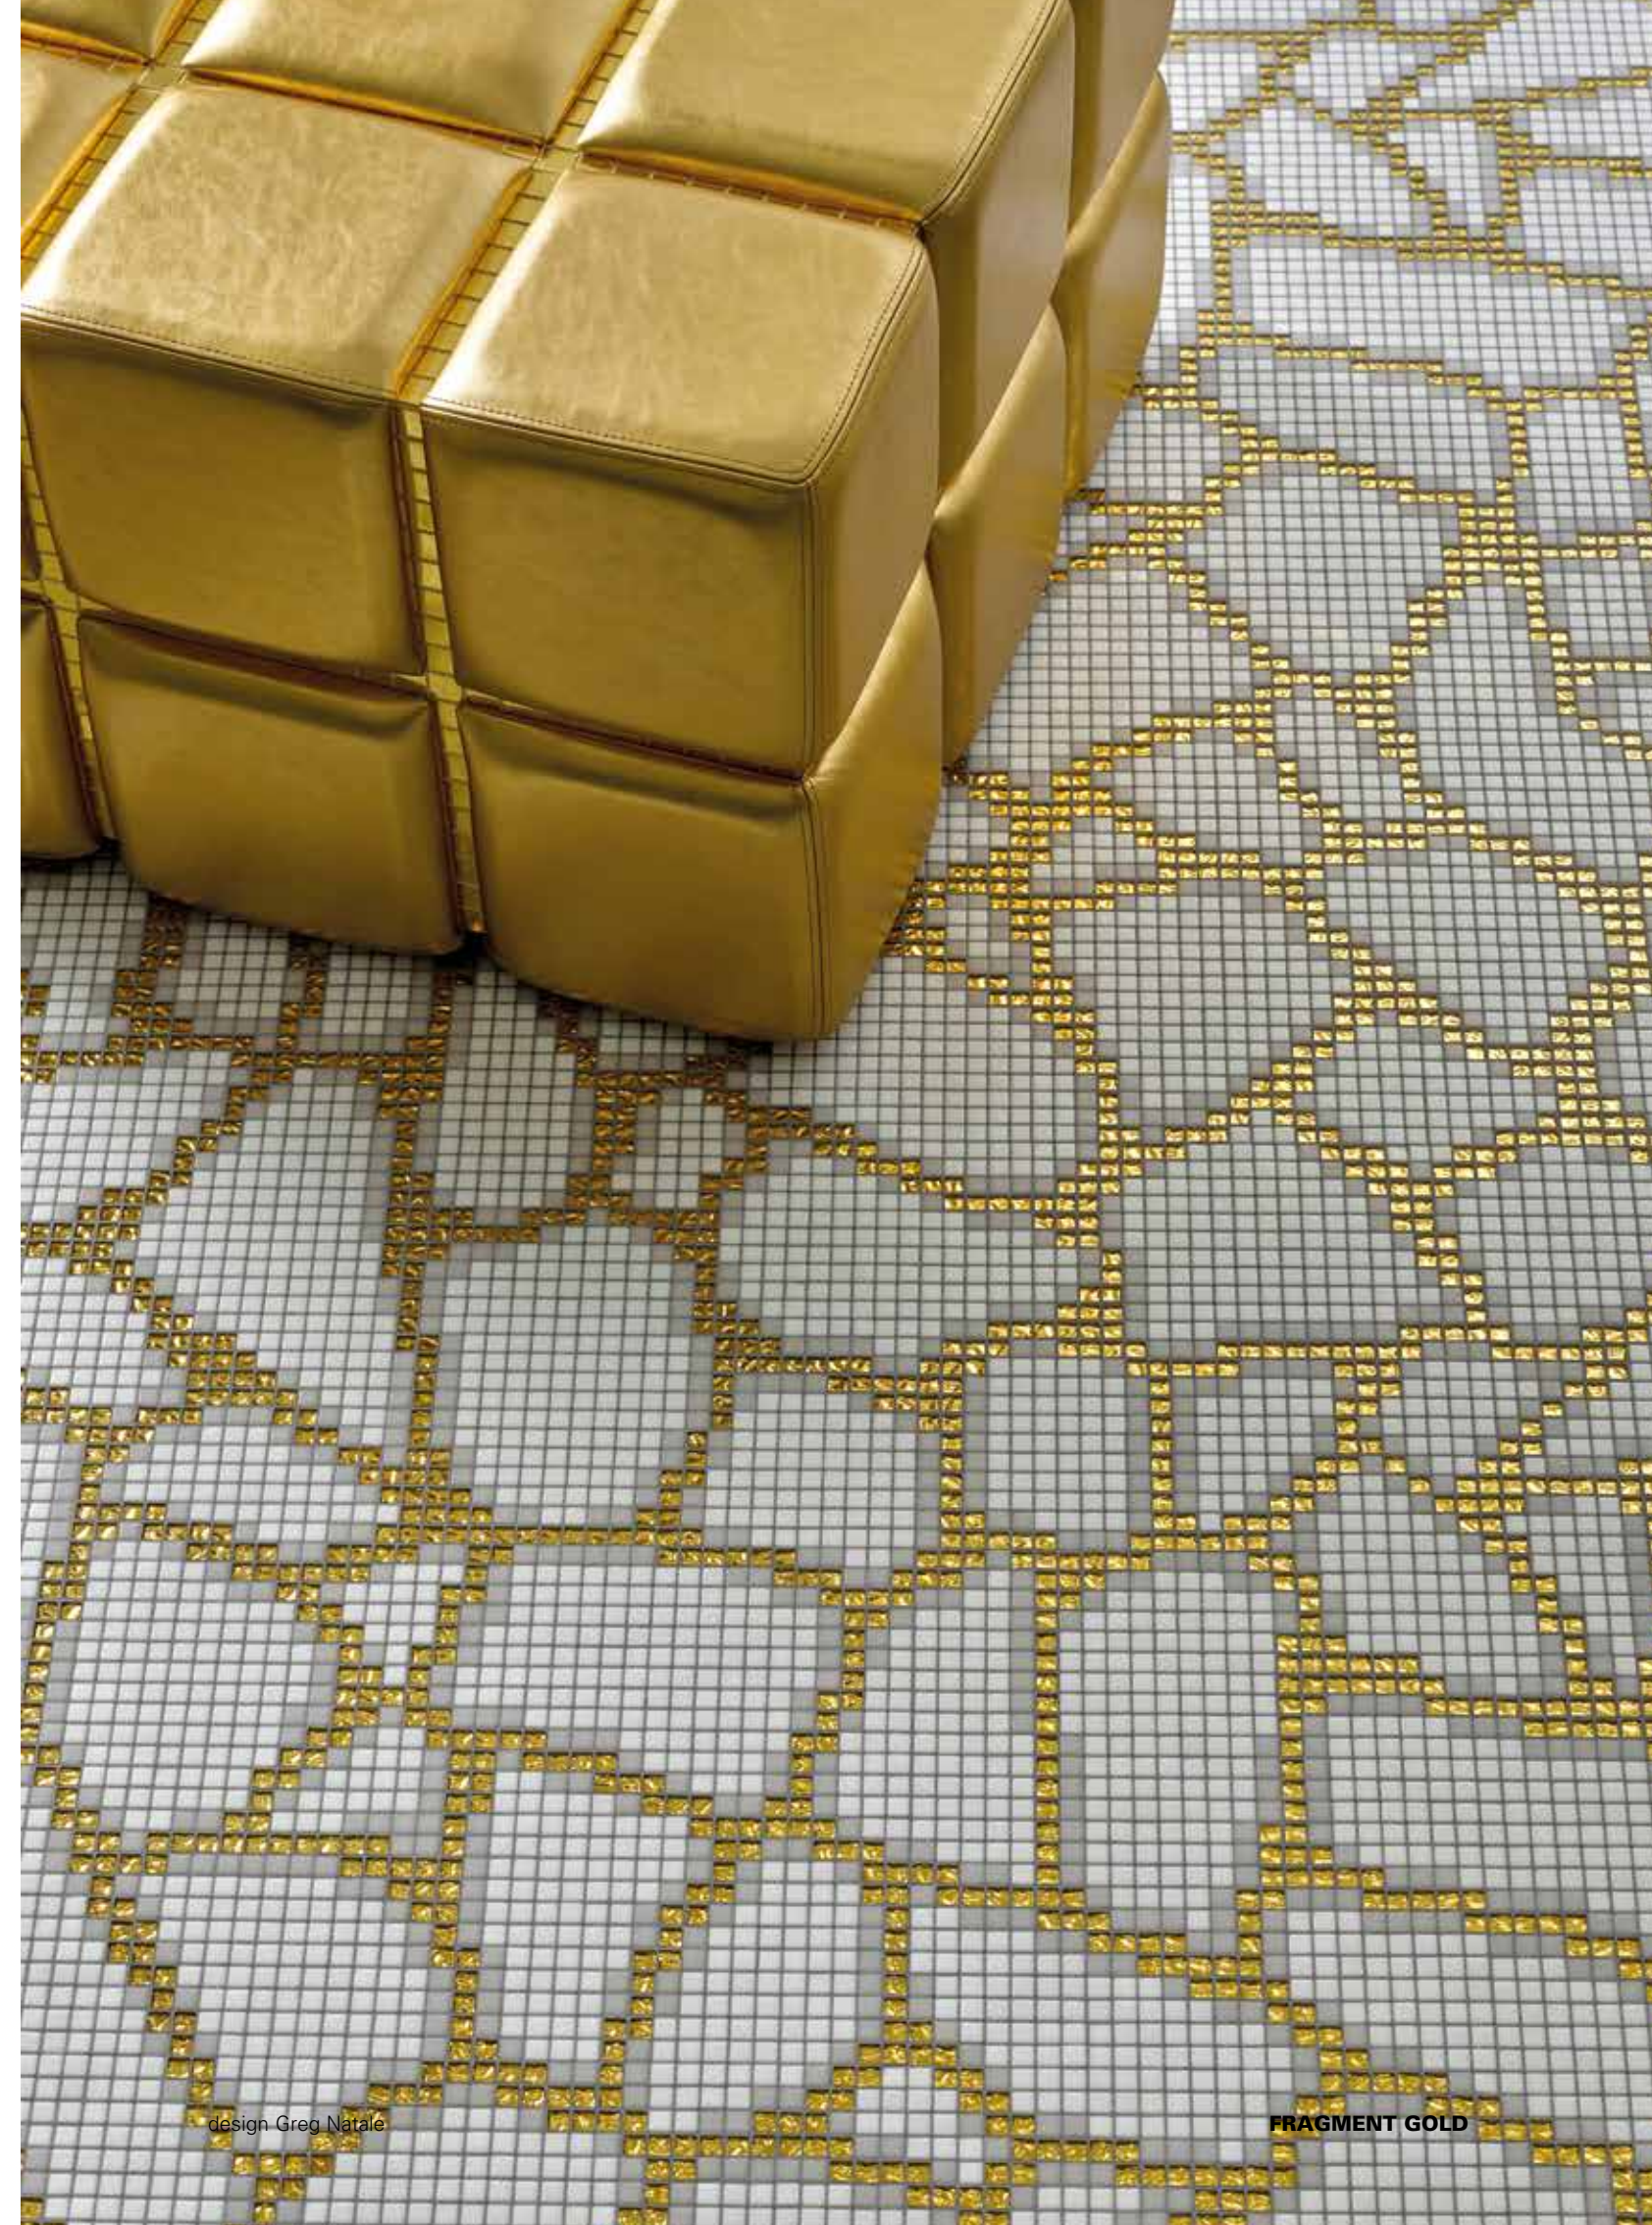

design Greg Natale

FRAGMENT GOLD