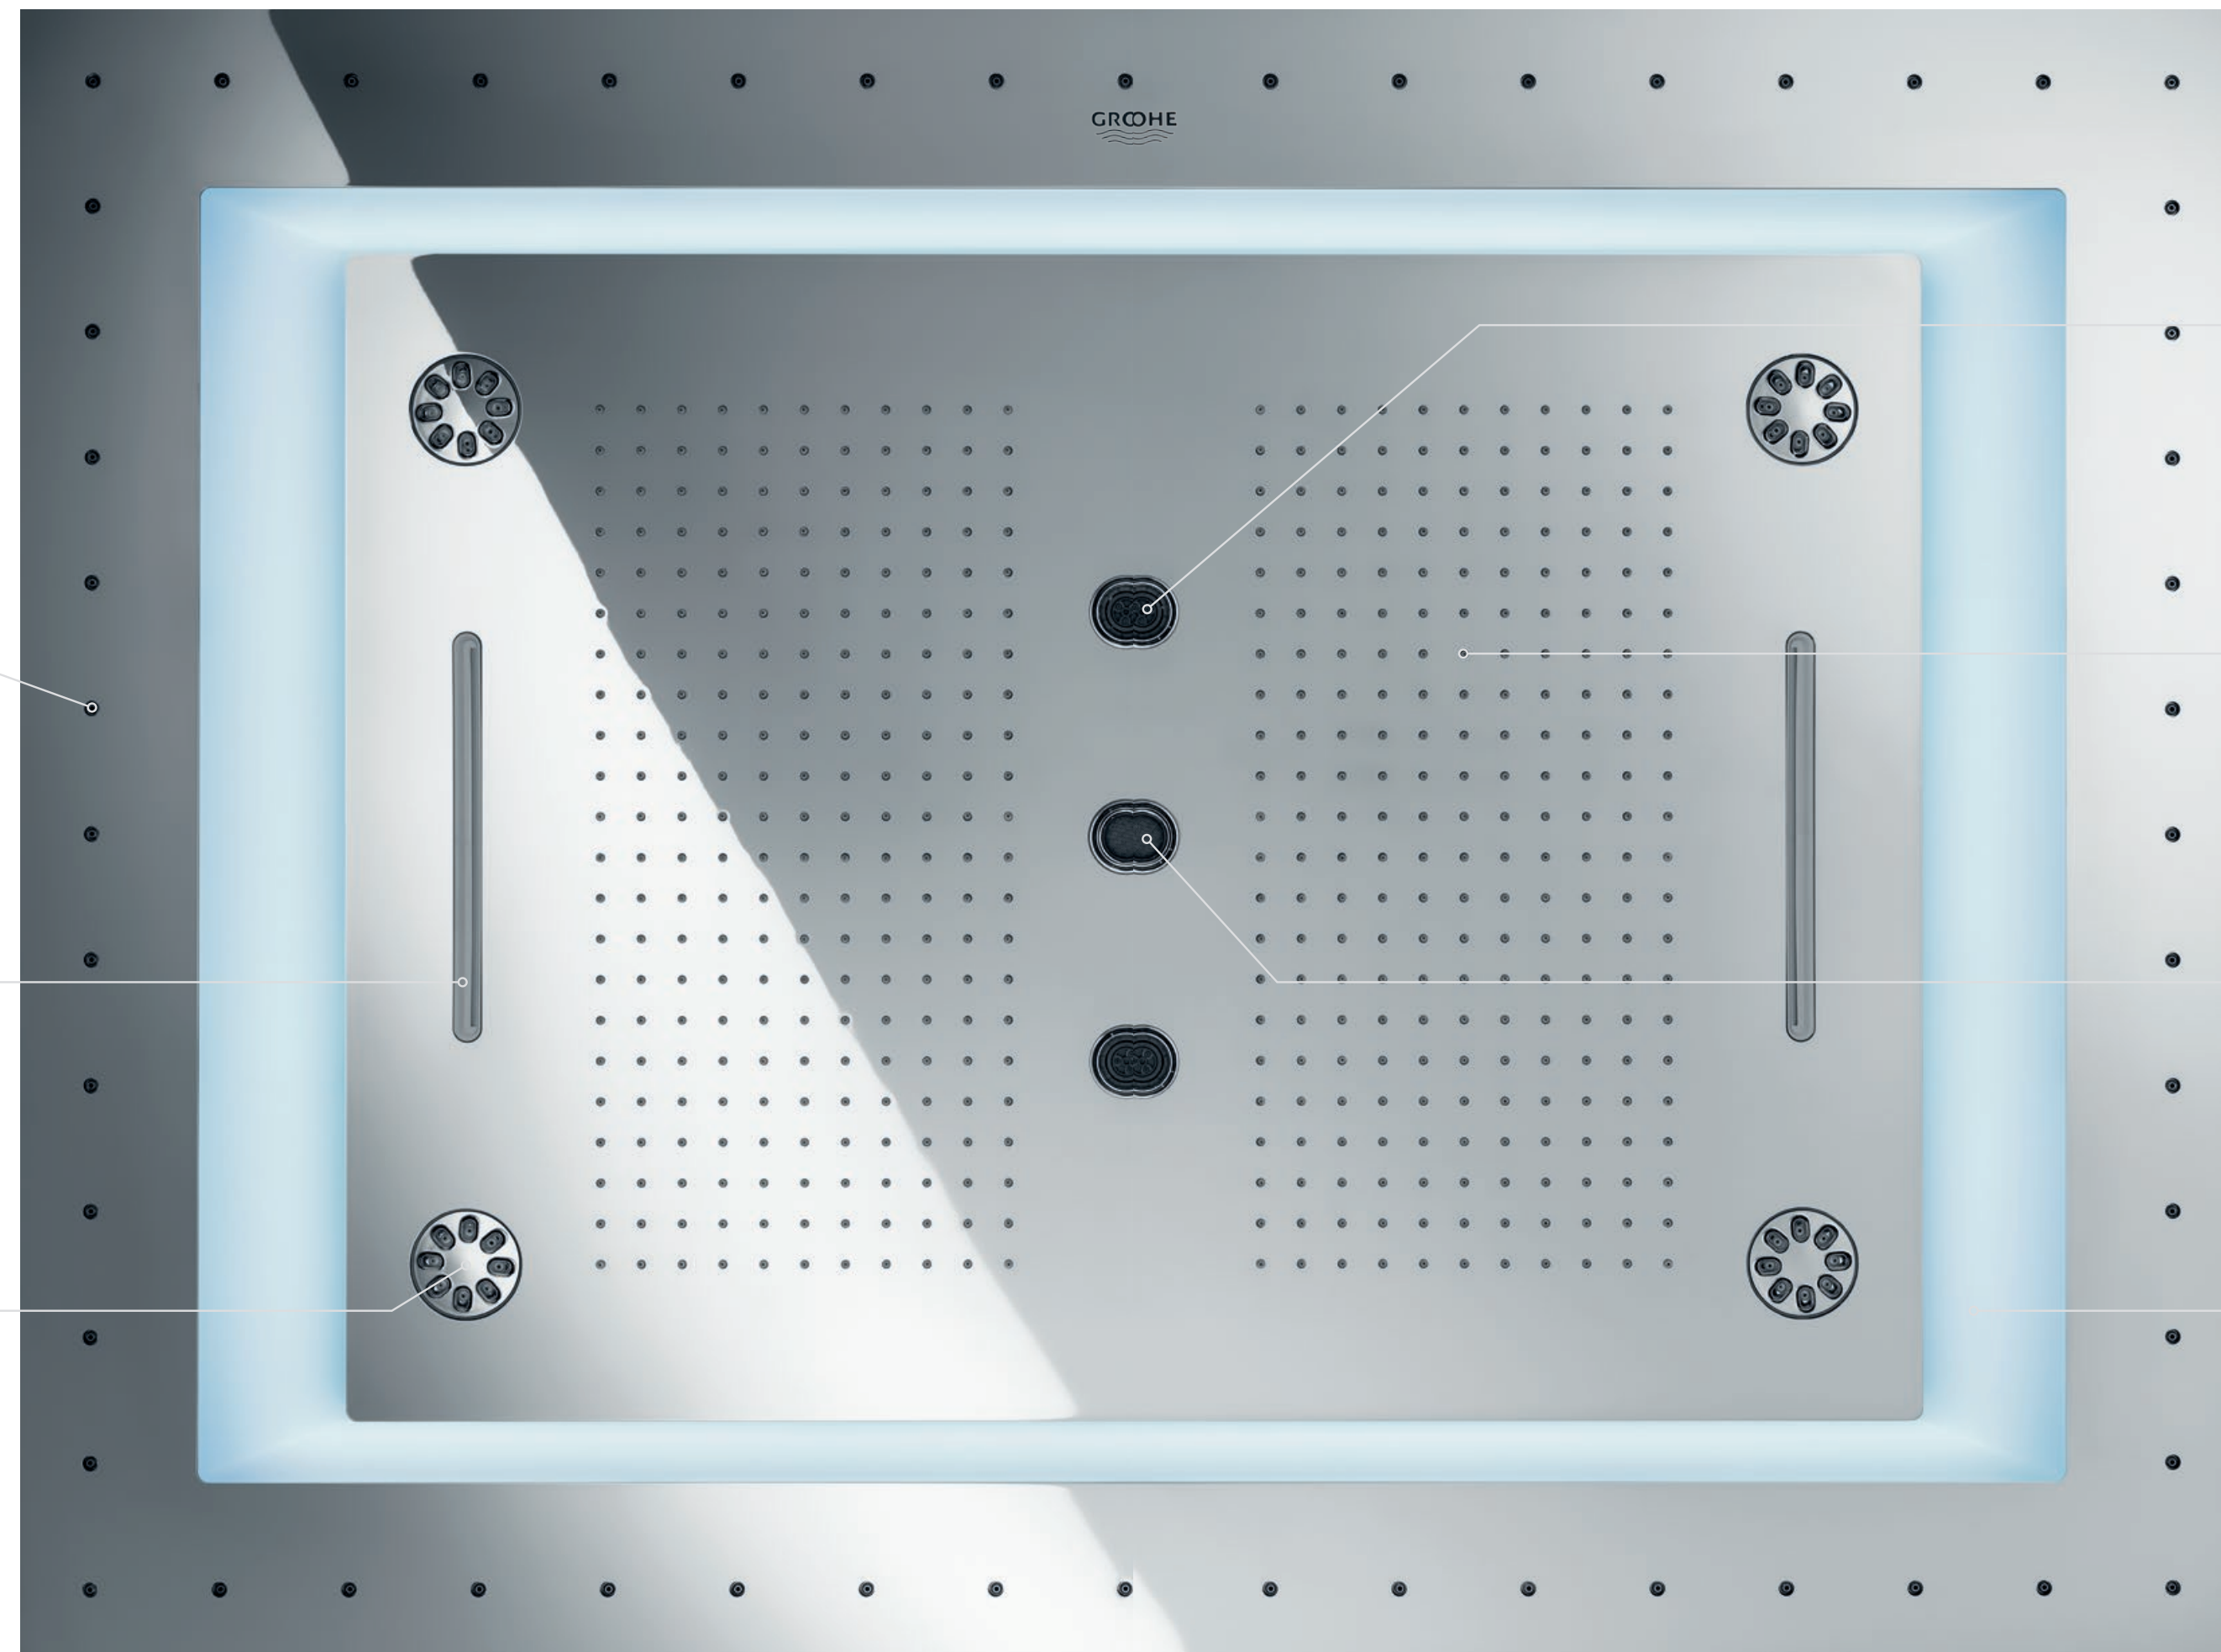

INFINITI MODI DI VIVERE L'ACQUA.

AquaSymphony orchestra l'acqua. In tutte le sue espressioni e forme. Delicata come la foschia marina. Tonicante come una cascata. Vivila in centinaia di modi diversi.

AQUACURTAIN

Un gioco d'acqua affascinante che ti avvolge con un delicato velo imperlato di gocce d'acqua.

WATERFALL XL SPRAYS

L'incredibile ampiezza del getto ricrea la sensazione energizzante di una cascata sulla pelle.

BOKOMA SPRAYS

Otto ugelli spray intermittenti ricreano la sensazione di un massaggio stimolante.

DRIZZLE SPRAYS

I Drizzle Sprays vaporizzano una fresca e leggera nebbiolina sulla pelle, rinfrescandola e rivitalizzandola.

RAIN SPRAYS

Il nuovo modello Rain Spray offre gocce più grandi e delicate, trasformando la doccia in una lussuosa esperienza sensoriale.

PURE SPRAY

Il nome dice già tutto. Un getto delicato di pura acqua che scende diritta dal centro del soffione, come una fresca sorgente di montagna.

LIGHT CURTAIN

Uno spettro di colori diffusi per arricchire l'atmosfera con un gioco di luci personalizzato. Controllato dall'applicazione GROHE SPA F-Digital Deluxe.