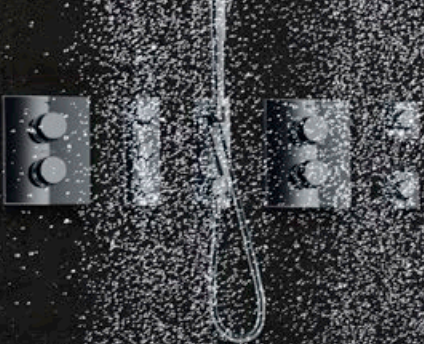

PURE LUXURY
AQUASYMPHONY

ESPLORA I LUOGHI
PIÙ SUGGESTIVI
DI TUTTO IL MONDO
CON **AQUASYMPHONY**
DI GROHE.

A misty mountain landscape with a lake reflecting the scene. The mountains are rugged and partially covered in snow, with a dense forest of evergreen trees at the base. The atmosphere is hazy and ethereal, with soft light filtering through the mist. The lake in the foreground is calm, mirroring the surrounding landscape.