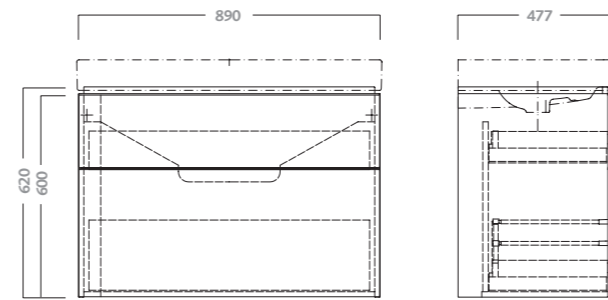

completamento codice
complete code

- **083 bianco lucido**
  083 white high gloss
- **095 grigio platino lucido**
  095 platin grey high gloss