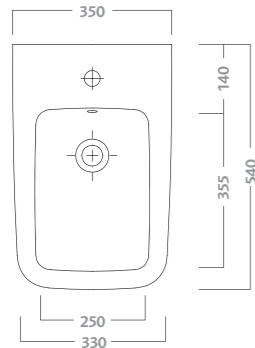

bidet sospeso
disponibile per rubinetteria monoforo.
fissaggio a parete incluso. peso Kg ca. 21

codice	descrizione
79255	bidet sospeso per allacciamento acqua interno

wall hung bidet
available with one tap-hole. wall fixing kit included.
approx. weight kg 21

codice	descrizione
79255	wall hung bidet for hidden water connection