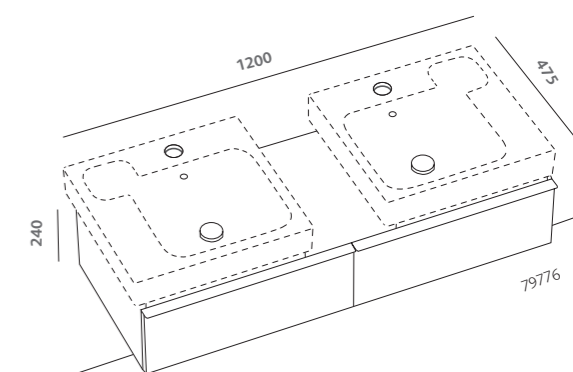

lavabo asimmetrico 50 destro
(79051)
mobile sospeso 90 grigio platino
lucido (79774-095)