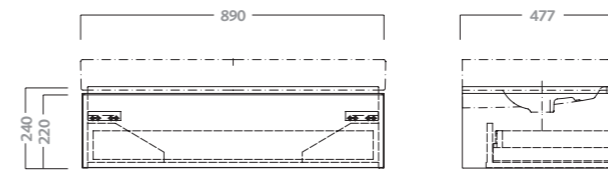

completamento codice
complete code

- **083 bianco lucido**
  083 white high gloss
- **095 grigio platino lucido**
  095 platin grey high gloss