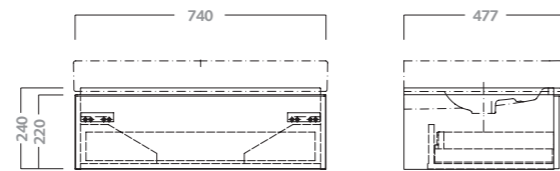

completamento codice
complete code

- **083 bianco lucido**
  083 white high gloss
- **095 grigio platino lucido**
  095 platin grey high gloss