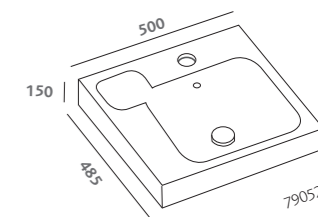

lavabo asimmetrico 50 destro
(79051)
mobile sospeso 90 grigio platino
lucido (79774-095)