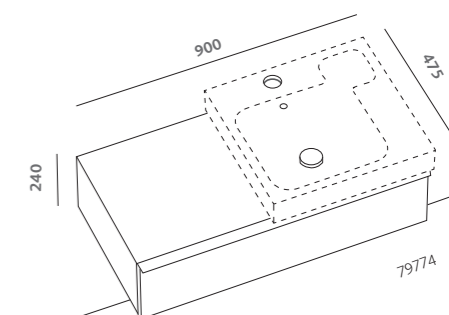

lavabo asimmetrico 50 destro
(79051)
mobile sospeso 90 grigio platino
lucido (79774-095)