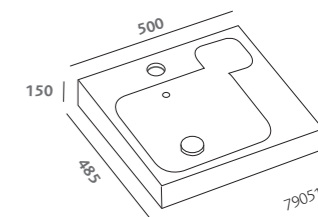

lavabo asimmetrico 50 destro
(79051)
mobile sospeso 90 grigio platino
lucido (79774-095)