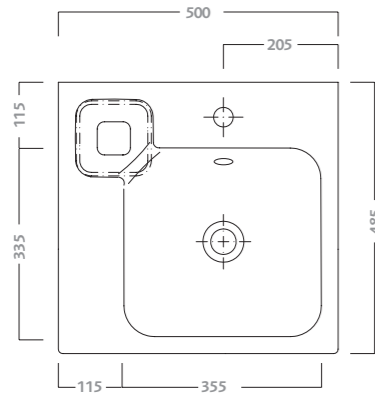

lavabo asimmetrico 50 sinistro
disponibile per rubinetteria monoforo.
completo di vassoio in plexiglass satinato 79810.
fissaggio a parete con bulloni.
abbinabile a mobili 79773, 79776. peso Kg ca. 16,5

codice	descrizione
79052	lavabo 50 sx

asymmetrical washbasin 50 left
available with one tap-hole. with satin plexiglass tray 79810.
wall fixing by bolts. to combine with furniture 79773, 79776.
approx. weight kg 16,5

code	description
79052	washbasin 50 l

lavabo asimmetrico 50 destro
disponibile per rubinetteria monoforo.
completo di vassoio in plexiglass satinato 79810.
fissaggio a parete con bulloni. abbinabile a mobili 79774,
79776. peso Kg ca. 16,5

codice	descrizione
79051	lavabo 50 dx

asymmetrical washbasin 50 right
available with one tap-hole. with satin plexiglass tray 79810.
wall fixing by bolts. to combine with furniture 79774, 79776.
approx. weight kg 16,5

code	description
79051	washbasin 50 r