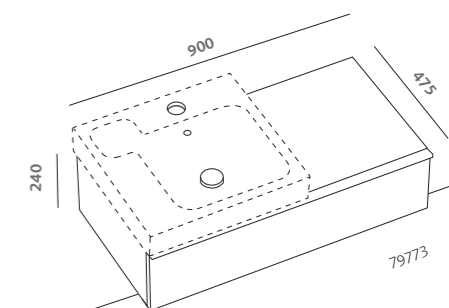

lavabo asimmetrico 50 destro
(79051)
mobile sospeso 90 grigio platino
lucido (79774-095)