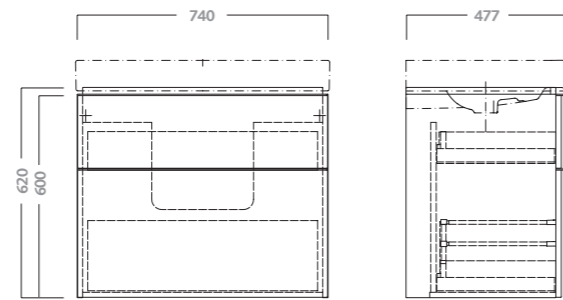

completamento codice
complete code

- **083 bianco lucido**
  083 white high gloss
- **095 grigio platino lucido**
  095 platin grey high gloss