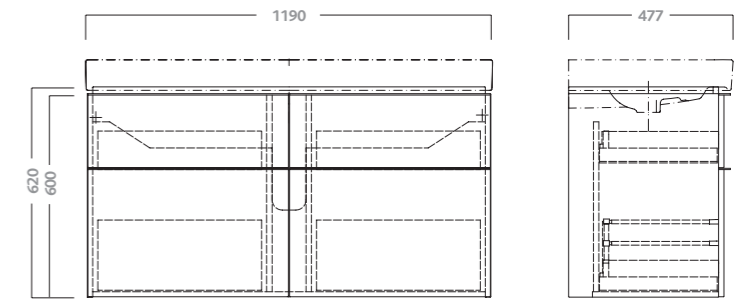

completamento codice
complete code

- **083 bianco lucido**
  083 white high gloss
- **095 grigio platino lucido**
  095 platin grey high gloss