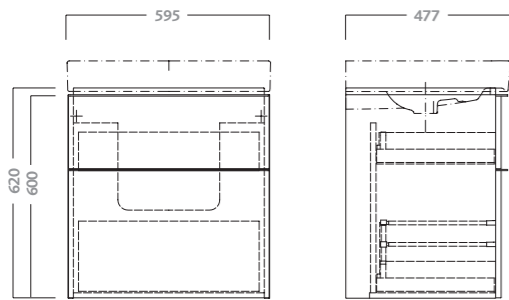

completamento codice
complete code

- **083 bianco lucido**
  083 white high gloss
- **095 grigio platino lucido**
  095 platin grey high gloss