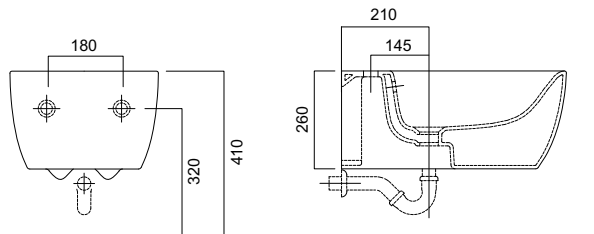

bidet sospeso

disponibile per rubinetteria monoforo. fissaggio a parete incluso. peso kg ca. 18

codice	descrizione
78255	bidet sospeso per allacciamento acqua interno

wall hung bidet

available with one tap-hole. wall fixing kit included. approx. weight kg 18

code	description
78255	wall hung bidet for hidden water connection

vaso sospeso completo di sedile

vaso a cacciata con scarico parete (p). sedile in termoindurente. kit di fissaggio a parete incluso. funziona con 6 litri. abbinabile a modulo sanitario Universal. peso kg ca. 23

codice	descrizione
78315	vaso sospeso con sedile
78316	vaso sospeso con sedile con chiusura ammortizzata

wall hung water closet with seat

horizontal outlet (h) washdown bowl. duroplast seat. wall fixing kit included. 6 liters flushing. to combine with Universal prewall. approx. weight kg 23

code	description
78315	wall hung water closet with seat
78316	wall-hung water closet with seat with soft close mechanism