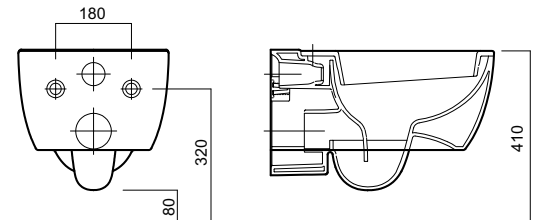

bidet sospeso

disponibile per rubinetteria monoforo. fissaggio a parete incluso. peso kg ca. 18

codice	descrizione
78255	bidet sospeso per allacciamento acqua interno

wall hung bidet

available with one tap-hole. wall fixing kit included. approx. weight kg 18

code	description
78255	wall hung bidet for hidden water connection

vaso sospeso completo di sedile

vaso a cacciata con scarico parete (p). sedile in termoindurente. kit di fissaggio a parete incluso. funziona con 6 litri. abbinabile a modulo sanitario Universal. peso kg ca. 23

codice	descrizione
78315	vaso sospeso con sedile
78316	vaso sospeso con sedile con chiusura ammortizzata

wall hung water closet with seat

horizontal outlet (h) washdown bowl. duroplast seat. wall fixing kit included. 6 liters flushing. to combine with Universal prewall. approx. weight kg 23

code	description
78315	wall hung water closet with seat
78316	wall-hung water closet with seat with soft close mechanism