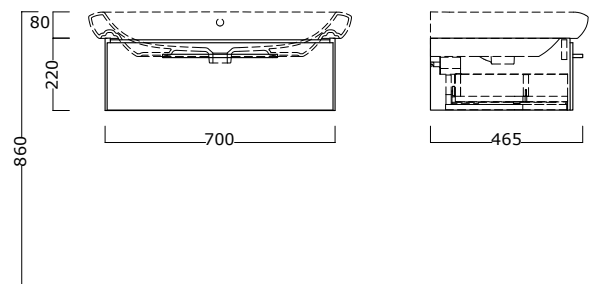

mobile sospeso per lavabo 80
completo di cassettone con chiusura rallentata.
da abbinare a lavabo 78080

codice	descrizione
78773	mobile sospeso 70 per lavabo 80

wall hung cabinet for washbasin 80
complete with drawer with slow closing.
to combine with washbasin 78080

code	description
78773	wall hung cabinet 70 for washbasin 80