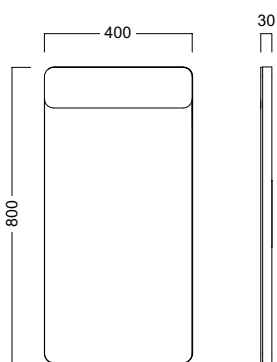

specchio 40
specchio con illuminazione a led
codice descrizione
78785 specchio 40x80

mirror 40
led illuminated mirror
code description
78785 mirror 40x80