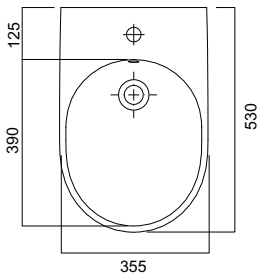

bidet sospeso

disponibile per rubinetteria monoforo. fissaggio a parete incluso. peso kg ca. 18

codice	descrizione
78255	bidet sospeso per allacciamento acqua interno

wall hung bidet

available with one tap-hole. wall fixing kit included. approx. weight kg 18

code	description
78255	wall hung bidet for hidden water connection

vaso sospeso completo di sedile

vaso a cacciata con scarico parete (p). sedile in termoindurente. kit di fissaggio a parete incluso. funziona con 6 litri. abbinabile a modulo sanitario Universal. peso kg ca. 23

codice	descrizione
78315	vaso sospeso con sedile
78316	vaso sospeso con sedile con chiusura ammortizzata

wall hung water closet with seat

horizontal outlet (h) washdown bowl. duroplast seat. wall fixing kit included. 6 liters flushing. to combine with Universal prewall. approx. weight kg 23

code	description
78315	wall hung water closet with seat
78316	wall-hung water closet with seat with soft close mechanism