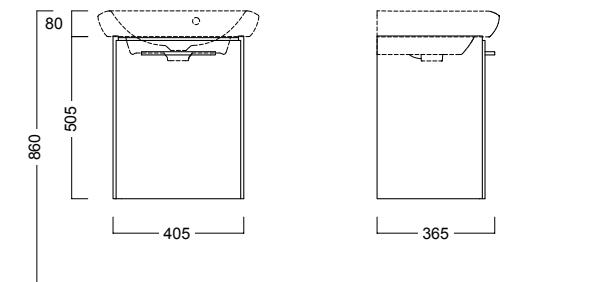

mobile sospeso per lavabo 50
con anta reversibile con chiusura rallentata. da abbinare a lavabo 78050

codice	descrizione
78770	mobile sospeso 40 per lavabo 50

wall hung cabinet for washbasin 50
with reversible door with slow closing. to combine with washbasin 78050

code	description
78770	wall hung cabinet 40 for washbasin 50