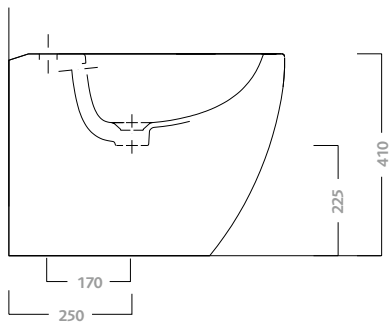

### wall hung water closet with seat

horizontal outlet (h) washdown bowl with duroplast seat. wall fixing kit included. 5 litres flushing. approx. weight kg 27

code	description
75316	wall hung water closet with seat with soft close mechanism