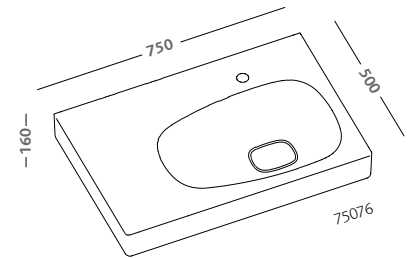

LAVABI ASIMMETRICI ASYMMETRICAL WASHBASINS

**lavabo asimmetrico 75 destro (75075)
mobile 120 in rovere marrone fumè
e anta in vetro di colore nero con
contenitore portaoggetti
(75775-093)**

pagine successive:

**specchi 90x60 in rovere marrone
fumè con cornice e illuminazione
a led (75802-093)**

**lavabo asimmetrico 75 destro
(75075) e 75 sinistro (75076)**

**mobile sospeso 120 in rovere
marrone fumè e anta in vetro
di colore nero con contenitore
portaoggetti (75775-093)**

**mobile sospeso 75 in rovere
marrone fumè e anta in vetro di
colore nero (75770-093)**

vaso sospeso (75316)

bidet sospeso (75256)

vasca 180x90 (AG61130000000) join

asymmetrical washbasin 75 right (75075)
brown grey oak wall hung cabinet
120 and glass black door with basket
(75775-093)

following pages:

brown gray oak mirrors 90x60
with frame and led illuminated
(75802-093)

asymmetrical washbasin 75 right
(75075) and 75 left (75076)

brown grey oak wall hung cabinet
120 and glass black door with basket
(75775-093)

brown grey oak wall hung cabinet 75
and glass black door (75770-093)

wall hung water closet (75316)

wall hung bidet (75256)

tub 180x90 (AG61130000000) join