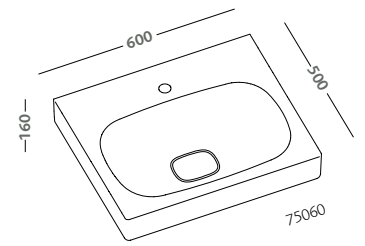

sand oak mirror 135x60 with frame and lateral shelf,  
led illuminated (75804-094)  
symmetrical washbasin 90 (75090)  
sand oak wall hung cabinet 135 with basket (75779-094)

previous pages:

symmetrical washbasin 90 (75090)  
sand oak wall hung cabinet 135 and glass taupe door  
with basket (75779-094)  
sand oak mirror 120x60 with frame and led illuminated  
(75803-094)  
symmetrical washbasin 120 (75120)  
sand oak wall hung cabinet 120 and glass taupe door  
(75774-094)  
wall hung water closet (75316)  
wall hung bidet (75256)  
tub 180x90 (AG6113000000) join