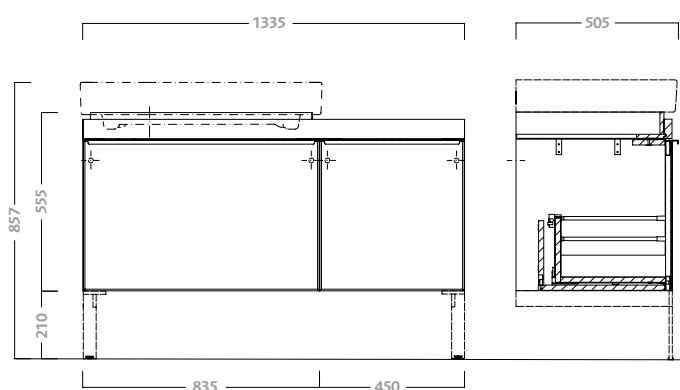

completamento codice
093 rovere marrone fumè

complete code
093 brown grey oak

completamento codice
094 rovere sabbia

complete code
094 sand oak