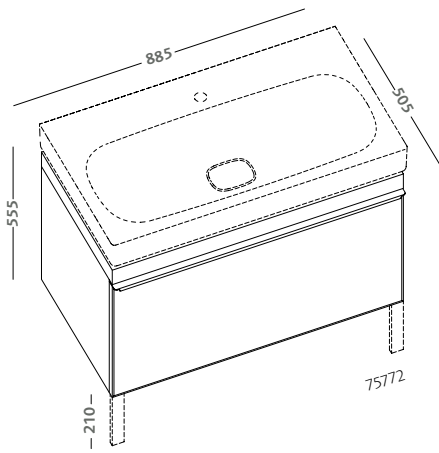

sand oak mirror 135x60 with frame and lateral shelf,  
led illuminated (75804-094)  
symmetrical washbasin 90 (75090)  
sand oak wall hung cabinet 135 with basket (75779-094)

previous pages:

symmetrical washbasin 90 (75090)  
sand oak wall hung cabinet 135 and glass taupe door  
with basket (75779-094)  
sand oak mirror 120x60 with frame and led illuminated  
(75803-094)  
symmetrical washbasin 120 (75120)  
sand oak wall hung cabinet 120 and glass taupe door  
(75774-094)  
wall hung water closet (75316)  
wall hung bidet (75256)  
tub 180x90 (AG6113000000) join