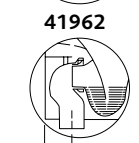

### wall hung water closet with seat

horizontal outlet (h) washdown bowl with duroplast seat. wall fixing kit included. 5 litres flushing. approx. weight kg 27

code	description
75316	wall hung water closet with seat with soft close mechanism