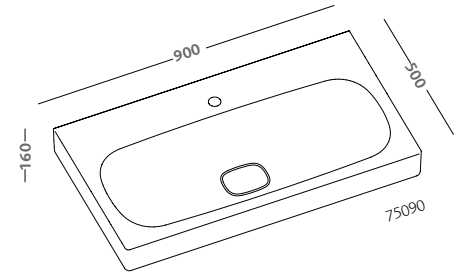

sand oak mirror 135x60 with frame and lateral shelf,  
led illuminated (75804-094)  
symmetrical washbasin 90 (75090)  
sand oak wall hung cabinet 135 with basket (75779-094)

previous pages:

symmetrical washbasin 90 (75090)  
sand oak wall hung cabinet 135 and glass taupe door  
with basket (75779-094)  
sand oak mirror 120x60 with frame and led illuminated  
(75803-094)  
symmetrical washbasin 120 (75120)  
sand oak wall hung cabinet 120 and glass taupe door  
(75774-094)  
wall hung water closet (75316)  
wall hung bidet (75256)  
tub 180x90 (AG6113000000) join