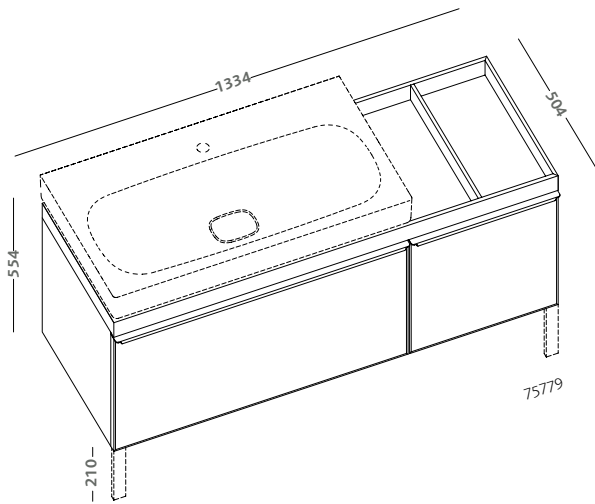

sand oak mirror 135x60 with frame and lateral shelf,  
led illuminated (75804-094)  
symmetrical washbasin 90 (75090)  
sand oak wall hung cabinet 135 with basket (75779-094)

previous pages:

symmetrical washbasin 90 (75090)  
sand oak wall hung cabinet 135 and glass taupe door  
with basket (75779-094)  
sand oak mirror 120x60 with frame and led illuminated  
(75803-094)  
symmetrical washbasin 120 (75120)  
sand oak wall hung cabinet 120 and glass taupe door  
(75774-094)  
wall hung water closet (75316)  
wall hung bidet (75256)  
tub 180x90 (AG6113000000) join