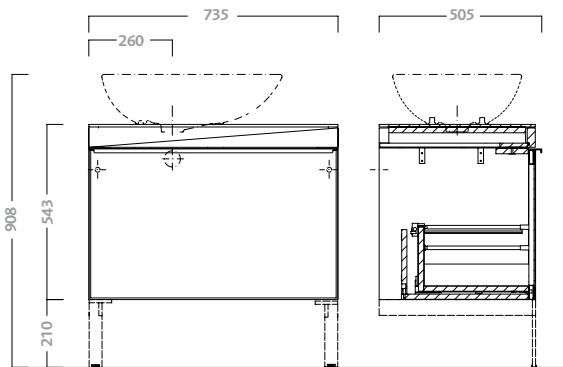

mobile 75 per bacinella da appoggio

sospeso o con piedini. corpo in finitura rovere e anta in vetro. piano in vetro reversibile (la bacinella può essere posizionata a destra e a sinistra). completo di cassettono con chiusura rallentata. da abbinare a bacinella da appoggio 75055

codice	descrizione
75771	mobile sospeso 75 per bacinella da appoggio

si può completare con:

codice	descrizione
75840	set di piedini

mobile 90 per bacinella da appoggio

sospeso o con piedini. corpo in finitura rovere e anta in vetro. piano in vetro reversibile (la bacinella può essere posizionata a destra e a sinistra). completo di cassettono con chiusura rallentata. da abbinare a bacinella da appoggio 75055

codice	descrizione
75773	mobile sospeso 90 per bacinella da appoggio

si può completare con:

codice	descrizione
75840	set di piedini

cabinet 75 for lay-on washbasin

wall hung or with feet. oak finishing corps and glass door. reversible glass top plate (the lay-on washbasin can be positioned on the right and on the left). complete with drawer with slow closing. to combine with lay-on washbasin 75055

code	description
75771	wall hung cabinet 75 for lay-on washbasin

to complete with:

code	description
75840	set of feet

cabinet 90 for lay-on washbasin

wall hung or with feet. oak finishing corps and glass door. reversible glass top plate (the lay-on washbasin can be positioned on the right and on the left). complete with drawer with slow closing. to combine with lay-on washbasin 75055

code	description
75773	wall hung cabinet 90 for lay-on washbasin

to complete with:

code	description
75840	set of feet