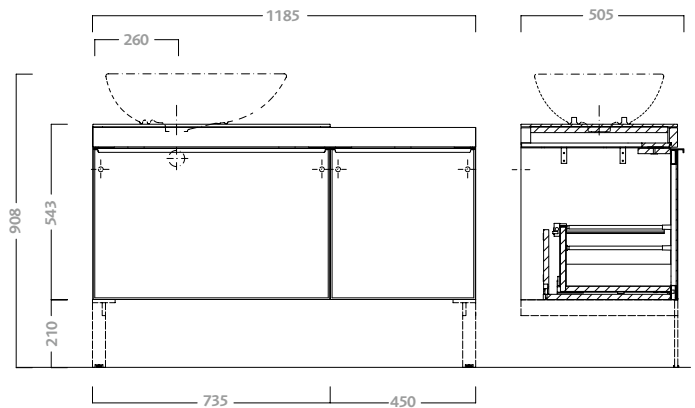

completamento codice
093 rovere marrone fumè

complete code
093 brown grey oak

completamento codice
094 rovere sabbia

complete code
094 sand oak