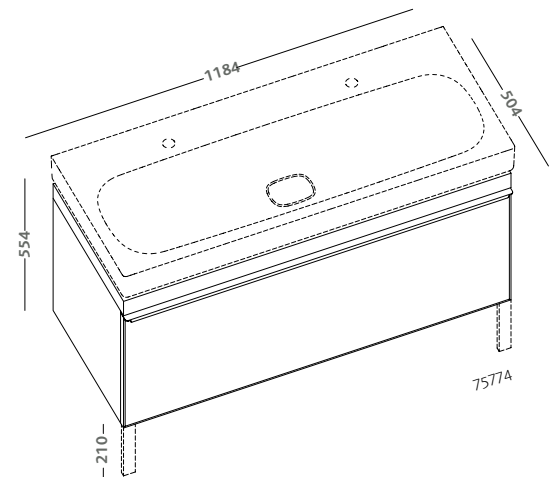

sand oak mirror 135x60 with frame and lateral shelf,  
led illuminated (75804-094)  
symmetrical washbasin 90 (75090)  
sand oak wall hung cabinet 135 with basket (75779-094)

previous pages:

symmetrical washbasin 90 (75090)  
sand oak wall hung cabinet 135 and glass taupe door  
with basket (75779-094)  
sand oak mirror 120x60 with frame and led illuminated  
(75803-094)  
symmetrical washbasin 120 (75120)  
sand oak wall hung cabinet 120 and glass taupe door  
(75774-094)  
wall hung water closet (75316)  
wall hung bidet (75256)  
tub 180x90 (AG6113000000) join