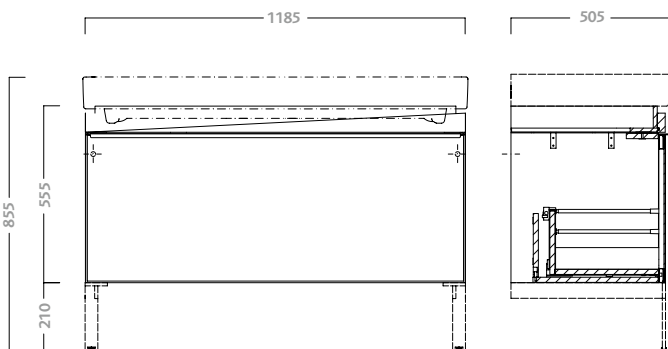

completamento codice
093 rovere marrone fumè

complete code
093 brown grey oak

completamento codice
094 rovere sabbia

complete code
094 sand oak