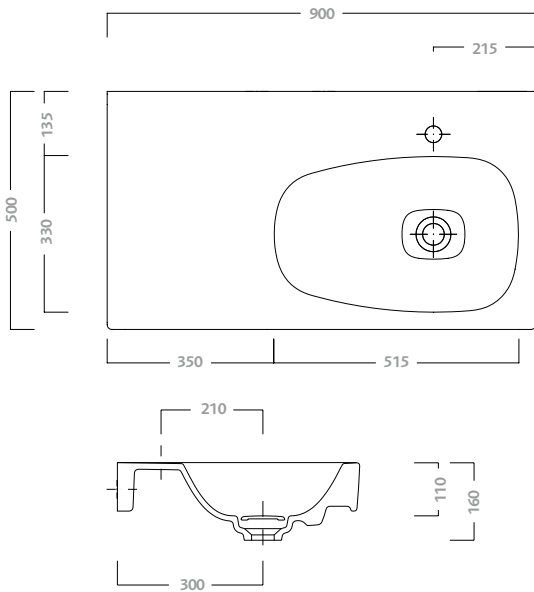

### asymmetrical washbasin 75 right

available with one tap-hole. ceramic cover and overflow system included. wall fixing by bolts. to combine with furniture 75770, 75775, 75776. approx. weight kg 25

code	description
75075	washbasin 75 r