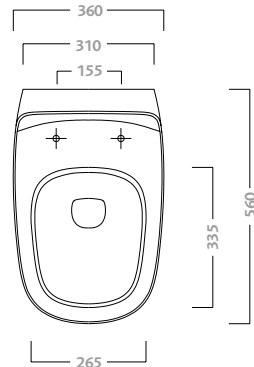

### wall hung bidet

available with one tap-hole.  
wall fixing kit included. approx. weight kg 22

codice	descrizione
75256	wall hung bidet for hidden water connection