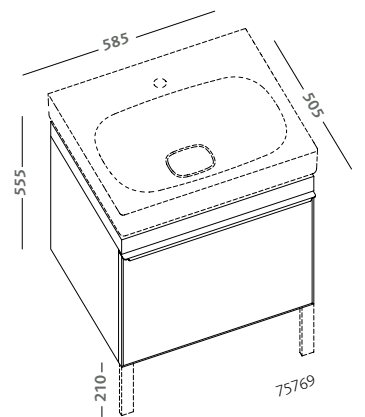

sand oak mirror 135x60 with frame and lateral shelf,  
led illuminated (75804-094)  
symmetrical washbasin 90 (75090)  
sand oak wall hung cabinet 135 with basket (75779-094)

previous pages:

symmetrical washbasin 90 (75090)  
sand oak wall hung cabinet 135 and glass taupe door  
with basket (75779-094)  
sand oak mirror 120x60 with frame and led illuminated  
(75803-094)  
symmetrical washbasin 120 (75120)  
sand oak wall hung cabinet 120 and glass taupe door  
(75774-094)  
wall hung water closet (75316)  
wall hung bidet (75256)  
tub 180x90 (AG6113000000) join