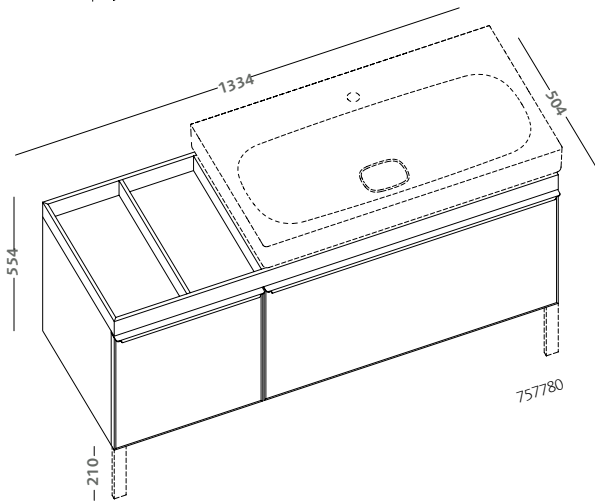

sand oak mirror 135x60 with frame and lateral shelf,  
led illuminated (75804-094)  
symmetrical washbasin 90 (75090)  
sand oak wall hung cabinet 135 with basket (75779-094)

previous pages:

symmetrical washbasin 90 (75090)  
sand oak wall hung cabinet 135 and glass taupe door  
with basket (75779-094)  
sand oak mirror 120x60 with frame and led illuminated  
(75803-094)  
symmetrical washbasin 120 (75120)  
sand oak wall hung cabinet 120 and glass taupe door  
(75774-094)  
wall hung water closet (75316)  
wall hung bidet (75256)  
tub 180x90 (AG6113000000) join