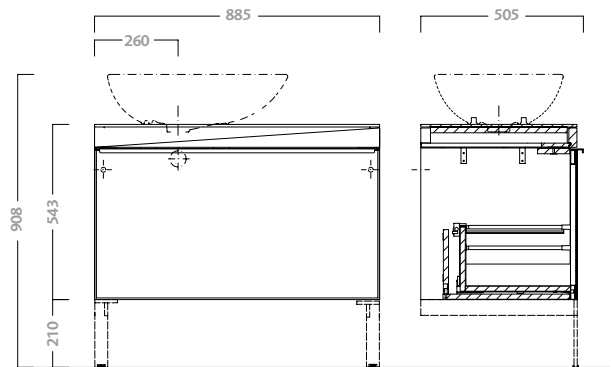

mobile 75 per bacinella da appoggio

sospeso o con piedini. corpo in finitura rovere e anta in vetro. piano in vetro reversibile (la bacinella può essere posizionata a destra e a sinistra). completo di cassettono con chiusura rallentata. da abbinare a bacinella da appoggio 75055

codice	descrizione
75771	mobile sospeso 75 per bacinella da appoggio

si può completare con:

codice	descrizione
75840	set di piedini

mobile 90 per bacinella da appoggio

sospeso o con piedini. corpo in finitura rovere e anta in vetro. piano in vetro reversibile (la bacinella può essere posizionata a destra e a sinistra). completo di cassettono con chiusura rallentata. da abbinare a bacinella da appoggio 75055

codice	descrizione
75773	mobile sospeso 90 per bacinella da appoggio

si può completare con:

codice	descrizione
75840	set di piedini

cabinet 75 for lay-on washbasin

wall hung or with feet. oak finishing corps and glass door. reversible glass top plate (the lay-on washbasin can be positioned on the right and on the left). complete with drawer with slow closing. to combine with lay-on washbasin 75055

code	description
75771	wall hung cabinet 75 for lay-on washbasin

to complete with:

code	description
75840	set of feet

cabinet 90 for lay-on washbasin

wall hung or with feet. oak finishing corps and glass door. reversible glass top plate (the lay-on washbasin can be positioned on the right and on the left). complete with drawer with slow closing. to combine with lay-on washbasin 75055

code	description
75773	wall hung cabinet 90 for lay-on washbasin

to complete with:

code	description
75840	set of feet