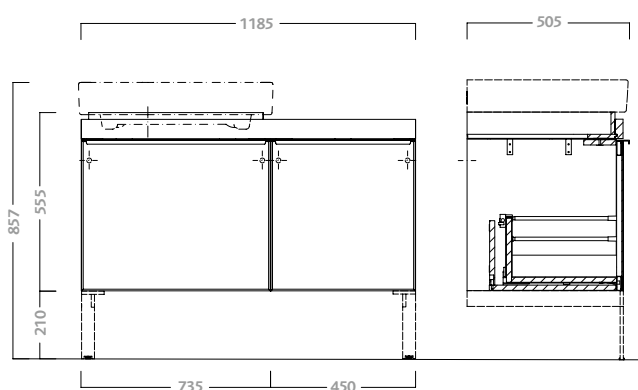

completamento codice
093 rovere marrone fumè

complete code
093 brown grey oak

completamento codice
094 rovere sabbia

complete code
094 sand oak