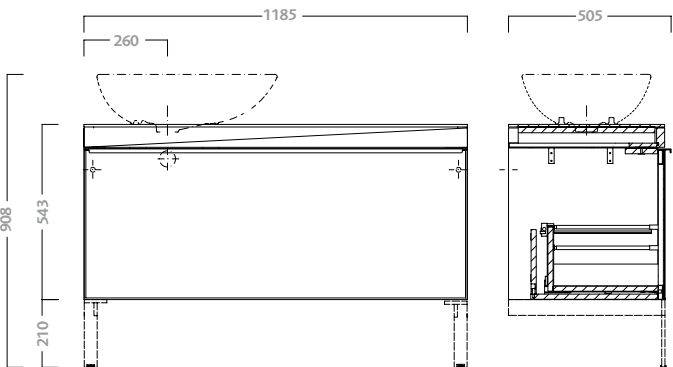

completamento codice
093 rovere marrone fumè

complete code
093 brown grey oak

completamento codice
094 rovere sabbia

complete code
094 sand oak