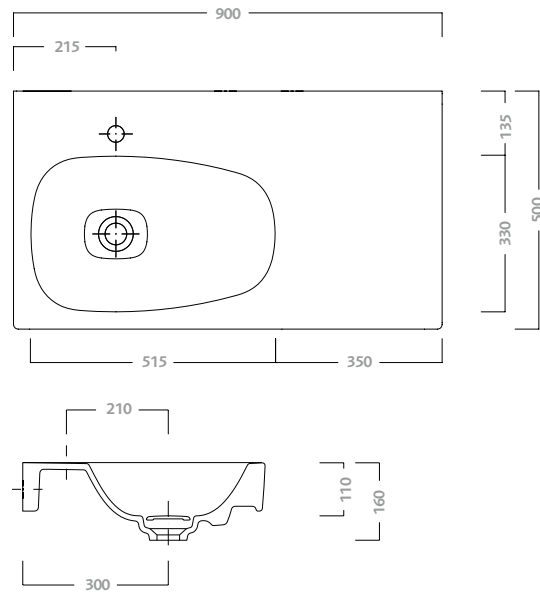

### asymmetrical washbasin 75 right

available with one tap-hole. ceramic cover and overflow system included. wall fixing by bolts. to combine with furniture 75770, 75775, 75776. approx. weight kg 25

code	description
75075	washbasin 75 r