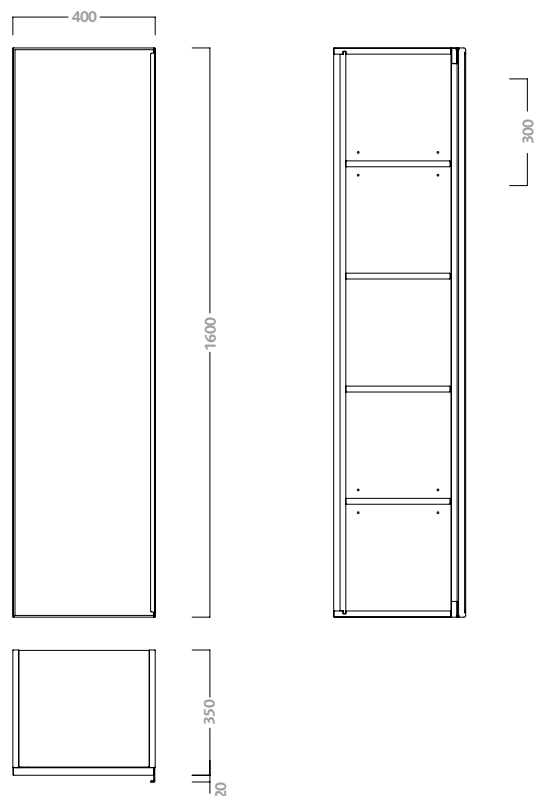

vertical open cabinet with mirror

code	description
75800	vertical reversible open oak finishing cabinet with mirror