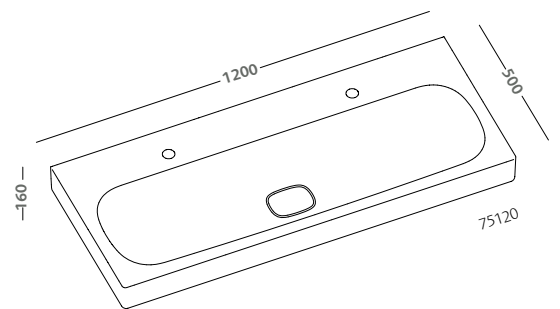

sand oak mirror 135x60 with frame and lateral shelf,  
led illuminated (75804-094)  
symmetrical washbasin 90 (75090)  
sand oak wall hung cabinet 135 with basket (75779-094)

previous pages:

symmetrical washbasin 90 (75090)  
sand oak wall hung cabinet 135 and glass taupe door  
with basket (75779-094)  
sand oak mirror 120x60 with frame and led illuminated  
(75803-094)  
symmetrical washbasin 120 (75120)  
sand oak wall hung cabinet 120 and glass taupe door  
(75774-094)  
wall hung water closet (75316)  
wall hung bidet (75256)  
tub 180x90 (AG6113000000) join