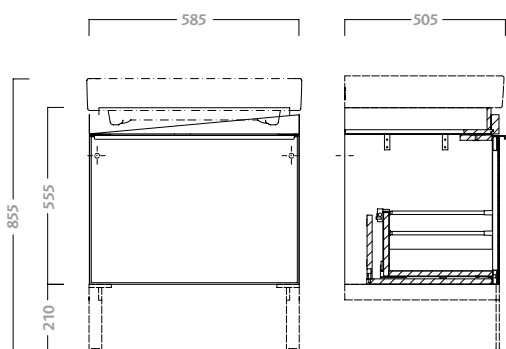

mobile 60 per lavabo simmetrico 60

sospeso o con piedini. corpo in finitura rovere e anta in vetro. completo di cassettone con chiusura rallentata. da abbinare al lavabo simmetrico 75060

codice	descrizione
75769	mobile sospeso 60 per lavabo simmetrico 60

si può completare con:

codice	descrizione
75840	set di piedini

cabinet 60 for symmetrical washbasin 60

wall hung or with feet. oak finishing corps and glass door. complete with drawer with slow closing. to combine with symmetrical washbasin 75060

code	description
75769	wall hung cabinet 60 for symmetrical washbasin 60

to complete with:

code	description
75840	set of feet

mobile 90 per lavabo simmetrico 90 e asimmetrico 90

sospeso o con piedini. corpo in finitura rovere e anta in vetro. completo di cassettone con chiusura rallentata. da abbinare al lavabo simmetrico 75090 e asimmetrici 75091, 75092

codice	descrizione
75772	mobile sospeso 90 per lavabo simmetrico 90 e asimmetrico 90 destro e sinistro

si può completare con:

codice	descrizione
75840	set di piedini

cabinet 90 for symmetrical washbasin 90 and asymmetrical washbasins 90

wall hung or with feet. oak finishing corps and glass door. complete with drawer with slow closing. to combine with symmetrical washbasin 75090 and asymmetrical washbasins 75091, 75092

code	description
75772	wall hung cabinet 90 for symmetrical washbasin 90 and asymmetrical washbasin 90 right and left

to complete with:

code	description
75840	set of feet