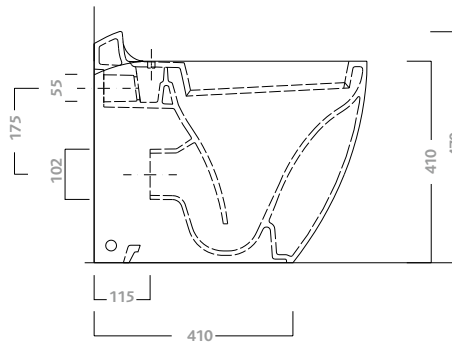

h min 95
h max 105

bidet

disponibile per rubinetteria monoforo.
kit di fissaggio incluso. peso kg ca. 23

codice	descrizione
75251	bidet per allacciamento acqua interno

bidet

available with one tap-hole.
fixing kit included. approx. weight kg 23

code	description
75251	bidet for hidden water connection

vaso completo di sedile

vaso a cacciata, scarico multi (s/p). sedile in termoindurente.
l'installazione del vaso si effettua con l'apposito raccordo plastico.
kit di fissaggio incluso. funziona con 4 litri. peso kg ca. 27

codice	descrizione
75331	vaso scarico multi (s/p) con sedile con chiusura ammortizzata

41962	raccordo plastico scarico pavimento (s)
41963	raccordo plastico scarico parete (p)

water closet with seat

washdown bowl multi outlet (v/h). duroplast seat. installation with
plastic pipe. fixing kit included. 4 litres flushing.
approx. weight kg 27

code	description
75331	water closet multi outlet (v/h) with seat with soft close mechanism

41962	vertical (v) outlet plastic pipe
41963	horizontal (h) outlet plastic pipe