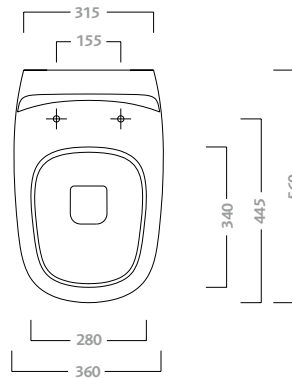

### wall hung water closet with seat

horizontal outlet (h) washdown bowl with duroplast seat. wall fixing kit included. 5 litres flushing. approx. weight kg 27

code	description
75316	wall hung water closet with seat with soft close mechanism