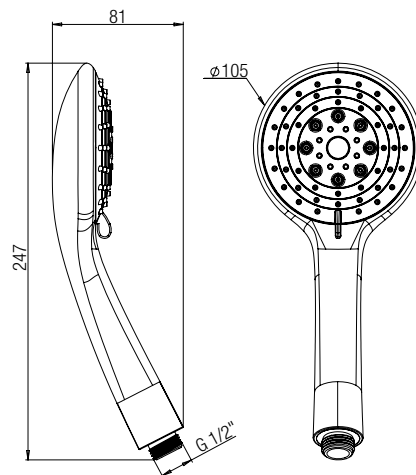

53CR155/P25

Doccetta anticalcare in ABS - 5 getti.
Anti-limestone ABS handshower - 5 jets.