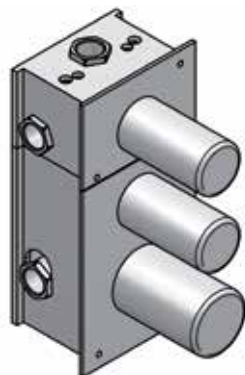

50CR691TH3WB

Gruppo doccia incasso termostatico universale con deviatore 3 uscite.
Universal built-in thermostatic shower mixer with 3 ways diverter.

€ 714,00

691TH3

Set maniglia, piastra e cartuccia termostatica - Set handle, plate and thermostatic cartridge

84..691TH3WBSET

CR

78..691TH3WBSET

CR