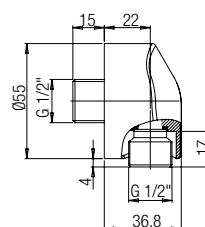

50CR503LP

Pres a acqua a parete TONDA-LUX da 1/2 x 1/2.
Round drop ell LUX - 1/2x1/2.