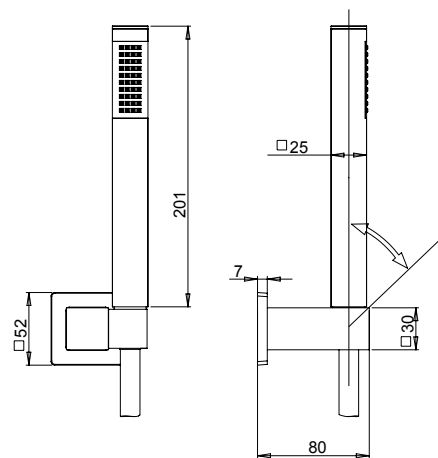

53CR131QP6

Kit doccia a parete snodato in ottone, doccetta ottone 1 getto e flessibile Silverflex cm 175.
Adjustable brass shower kit with joint, 1-jet hand shower, Silverflex flexible hose cm 175.