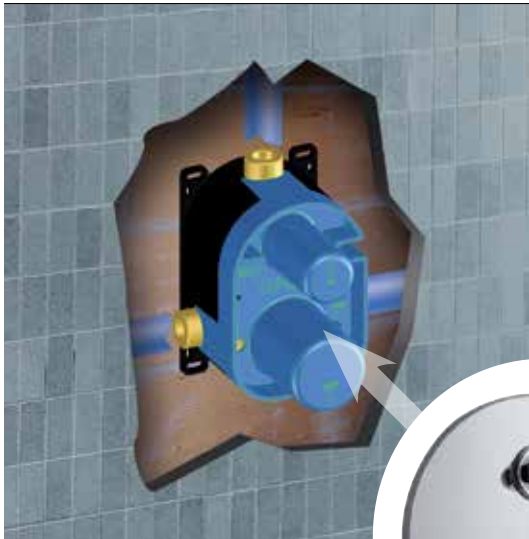

2 uscite superiore e inferiore