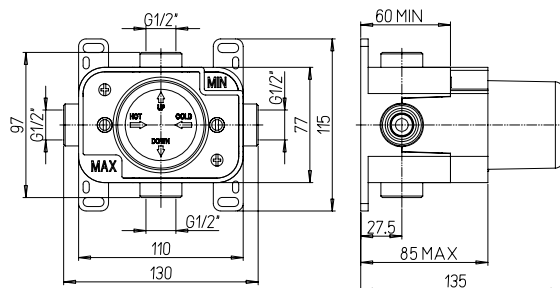

€ 100,00

690

Set maniglia, piastra e cartuccia termostatica - Set handle, plate and thermostatic cartridge

89..697SET LADY

CR
OP - PW - YO - BD

86..697SET OVO

CR
PW

84..697SET DAX R