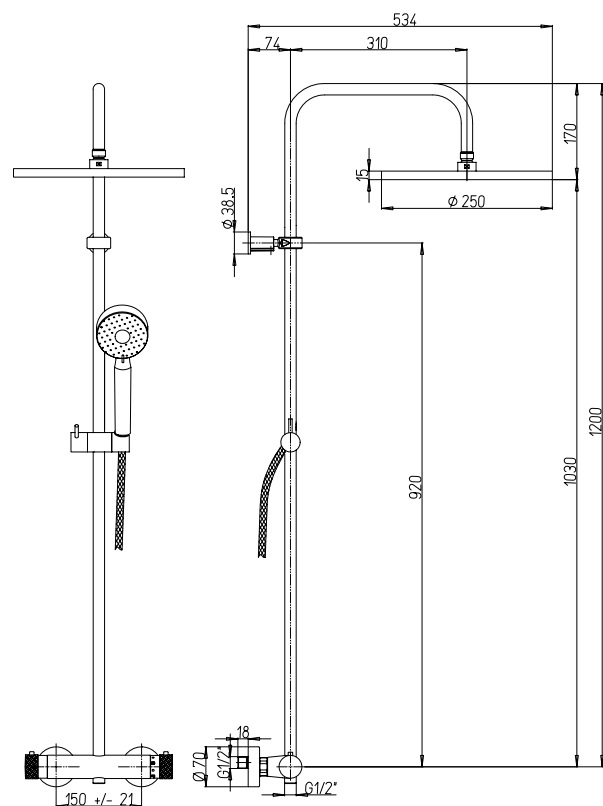

colonna doccia termostatica COX 2 COX 2 thermostatic shower column

Colonna doccia con miscelatore termostatico con maniglie ABS cromate e pulsante di sicurezza 38°, deviatore integrato, tubo in ottone e supporto doccia scorrevole.

Shower column with thermostatic mixer, ABS handles, 38° safety button, integrated diverter, brass tube, adjustable shower holder.

A questa colonna doccia è possibile combinare un soffione e una doccetta scegliendo tra le opzioni da noi consigliate nella pagina successiva, in modo da trovare la soluzione più gradevole e funzionale per la vostra doccia.

This shower column can be combined with a shower head and a handshower to select among the options recommended in the next page to find the most convenient solution.