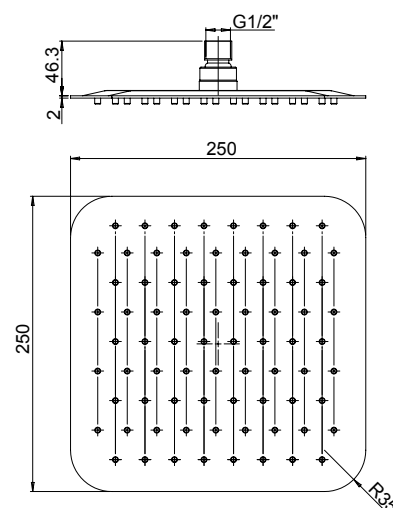

50CR759UPQE

Soffione anticalcare in acciaio inox 200x200 mm ultrapiatto.
Ultra-thin stainless steel and anti-limestone shower head, 200x200.