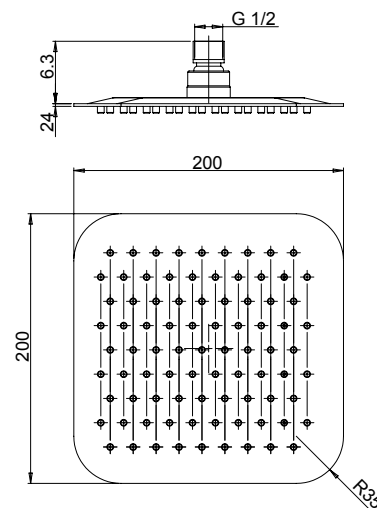

691TH5

Set maniglia, piastra e cartuccia termostatica - Set handle, plate and thermostatic cartridge

84..691TH5WBSET

CR

78..691TH5WBSET

CR

soffioni doccia
shower heads

soffioni doccia acciaio inox ultrapiatti ultra-thin stainless steel shower heads