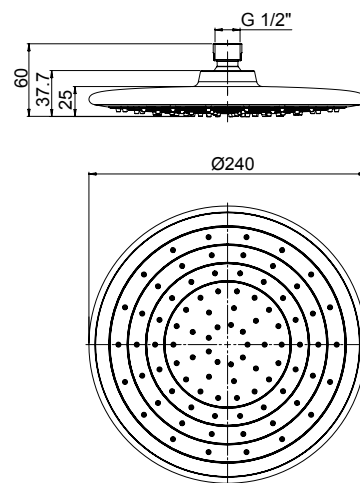

soffioni doccia ABS

ABS showerheads

50CR759TCARE20E

Soffione anticalcare in ABS Ø200.
Anti-limestone ABS showerhead, Ø200.

50CR759TCARE25E

Soffione anticalcare in ABS Ø250.
Anti-limestone ABS showerhead, Ø250.