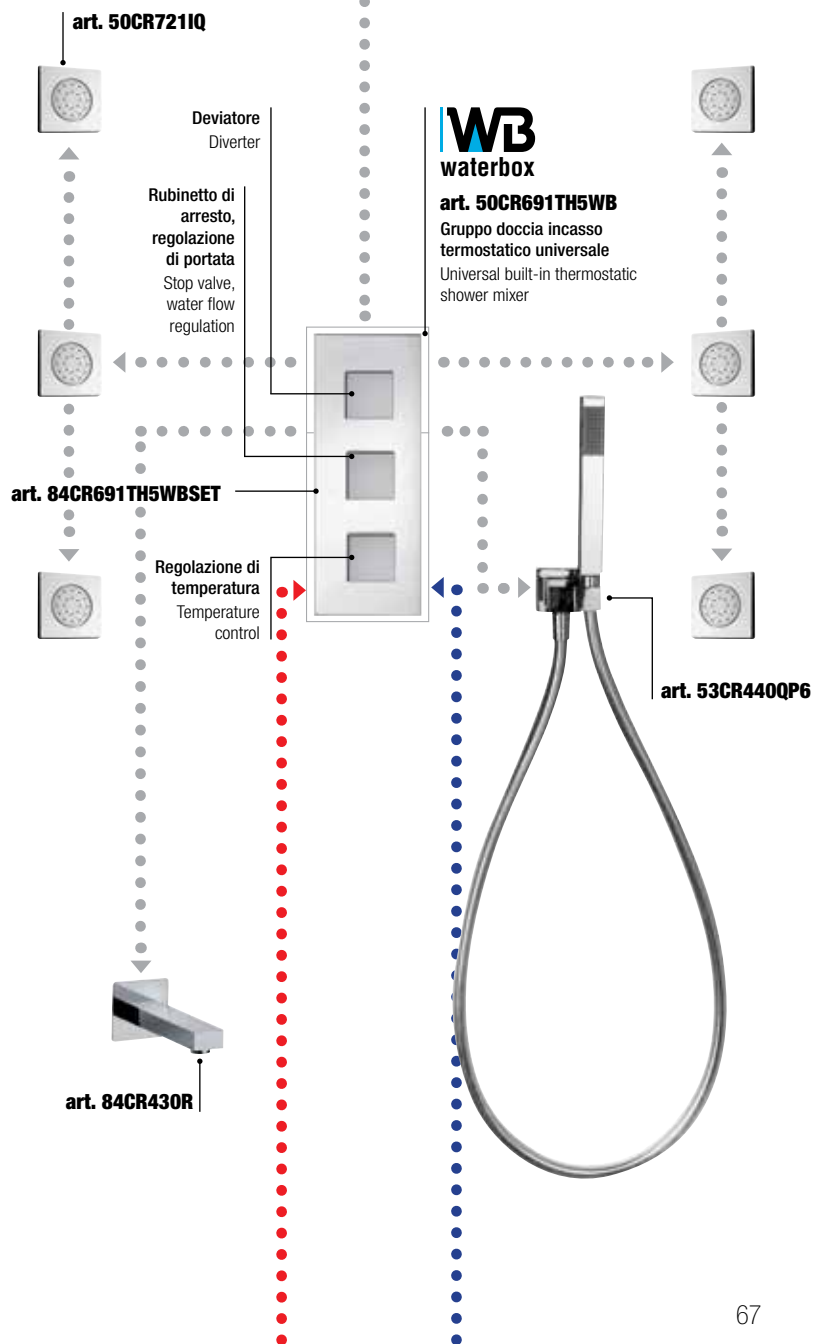

Soffione laterale idromassaggio.

Set handle, plate and thermostatic cartridge.

Ultra-thin stainless steel and anti-limestone shower head, 250x250.

Ø30 wall mounted shower arm with strengthened fixing.

Brass shower kit with joint, water outlet, 1-jet hand shower

and cm 175 Silverflex flexible hose. Body jet.

Soffione regolabile
Adjustable shower head

art. 50CR745T730BI

art. 50CR759UPQE

1 uscita superiore

50CC690WB

Gruppo doccia incasso universale.
Universal built-in shower mixer.

€ 100,00

690

Set maniglia, piastra e cartuccia termostatica - Set handle, plate and thermostatic cartridge

89..697SET LADY

CR
OP - PW - YO - BD

86..697SET OVO

CR
PW

84..697SET DAX R