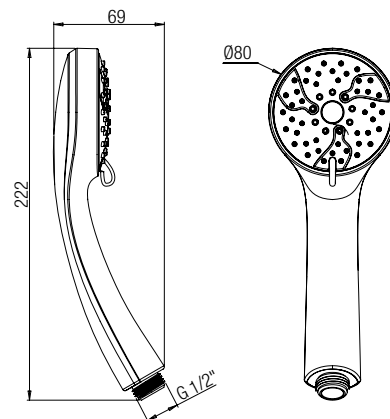

doccette ABS

ABS handshowers

53CR155/P1

Doccetta anticalcare ABS 3 getti - Ø80.
Anti-limestone handshower in ABS, 3 jets - Ø80.