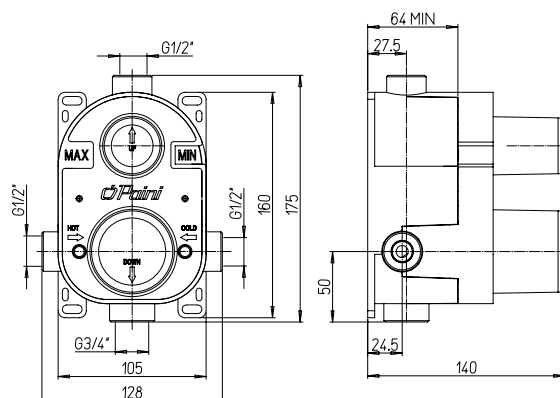

50CC691WB

Gruppo doccia incasso universale con deviatore.
Universal built-in shower mixer with diverter.

€ 142,00

691

Set maniglia, piastra e cartuccia termostatica - Set handle, plate and thermostatic cartridge

89..797SET LADY

CR
OP - PW - YO - BD

86..797SET OVO

CR
PW

84..797SET DAX R

CR
BD - YO
PW

78..797SET COX

CR
PW

90..797SET LE MANS

CR

92..797SET ARENA

CR