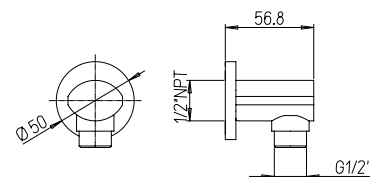

50CR503LP

Pres a acqua a parete TONDA-LUX da 1/2 x 1/2.
Round drop ell LUX - 1/2x1/2.

50CR503PQ

Pres a acqua QUADRA a parete da 1/2" x 1/2".
SQUARE drop ell - 1/2" x 1/2".

86CR503P

Pres a acqua a parete OVALE 1/2 x 1/2.
Oval drop ell - 1/2x1/2.