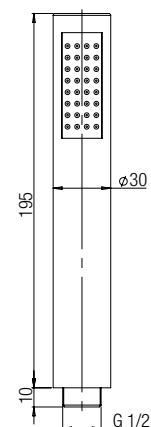

53CR155/P7BI

Doccetta anticalcare in ABS - 1 getto.
Anti-limestone ABS hanshower - 1 jet.