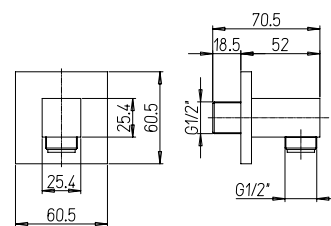

50CR503PQ

Pres a acqua QUADRA a parete da 1/2" x 1/2".
SQUARE drop ell - 1/2" x 1/2".