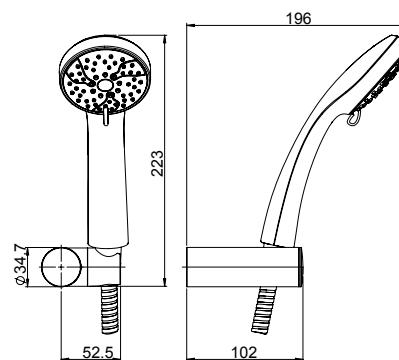

duplex doccia shower set

53CR131P1

Kit doccia a parete snodato ABS
con doccetta 3 getti D. 80 e
flessibile Starflex cm 150.

Adjustable ABS shower kit with joint,
3-jet hand shower D.80 and Starflex
flexible hose cm 150.