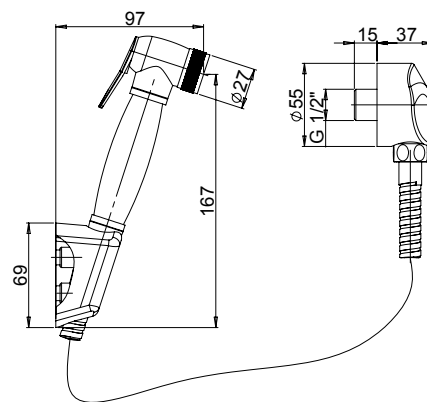

Kit doccia igienica ottone con presa acqua e flessibile cm 100.
Hygienic brass shower set with water outlet and cm 100 flexible hose.

51CR133IG2

Kit doccia igienica ABS con presa acqua e flessibile cm 100.
Hygienic ABS shower set with water outlet and cm 100 flexible hose.