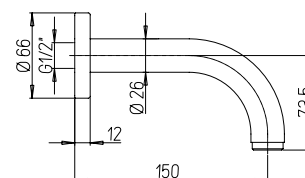

78CR430

Bocca per gruppo incasso.
Diverter bath spout.