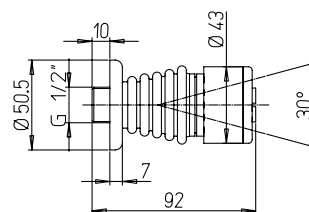

50CR721

Soffione laterale idromassaggio.
Body jet.