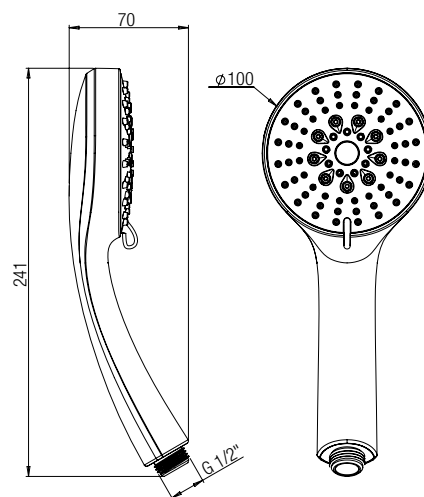

doccette ABS

ABS handshowers

53CR155/P1

Doccetta anticalcare ABS 3 getti - Ø80.
Anti-limestone handshower in ABS, 3 jets - Ø80.

53CR155/P2

Doccetta anticalcare ABS 5 getti - Ø100.
Anti-limestone handshower, in ABS, 5 jets - Ø100.