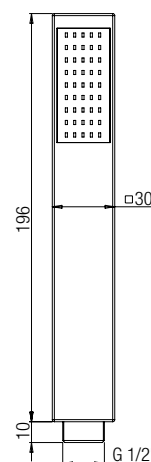

82CR155

Doccetta anticalcare in ABS - 1 getto.
Anti-limestone ABS hanshower - 1 jet.