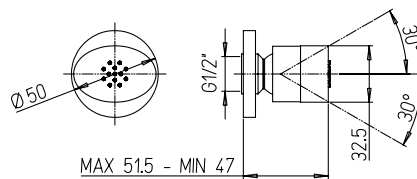

accessori

accessories

86CR721

Soffione laterale idromassaggio.
Body jet.