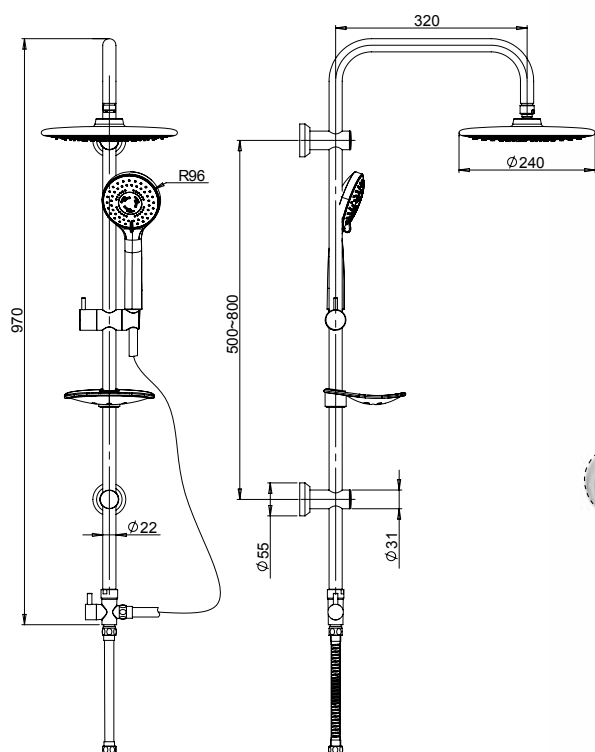

Fissaggi a parete regolabili.

Shower column with diverter and flexible connection, adjustable centres, ABS shower head 240mm.

Anti-limestone ABS handshower - 3 jets.

Stainless steel tube \varnothing 22mm.

Brass diverter.

ABS adjustable shower holder.

Transparent soap disher.

Double interlock flexible hose 150cm.

Flexible connection 50cm.

Adjustable wall fixing kit.

colonna doccia ARENA

ARENA shower column