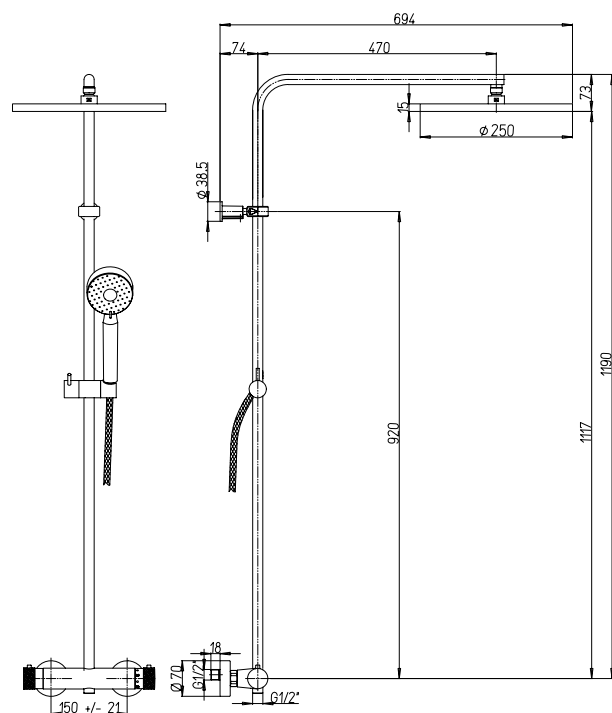

colonna doccia termostatica COX 4 COX 4 thermostatic shower column

Colonna doccia con miscelatore termostatico con maniglia ABS cromate e pulsante di sicurezza 38°, deviatore integrato, tubo in ottone e supporto doccia scorrevole.

Shower column with thermostatic mixer, ABS handles, 38° safety button, integrated diverter, brass tube, adjustable shower holder.

A questa colonna doccia è possibile combinare un soffione e una doccia scegliendo tra le opzioni da noi consigliate nella pagina successiva, in modo da trovare la soluzione più gradevole e funzionale per la vostra doccia.

This shower column can be combined with a shower head and a handshower to select among the options recommended in the next page to find the most convenient solution.

Soffione regolabile
Adjustable shower head

**Starflex PVC cm 175
doppia calotta girevole**
PVC Starflex with double
swivel nut, length 175 cm