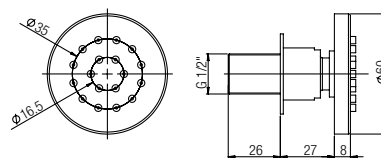

50CR721T

Soffione laterale idromassaggio.
Body jet.