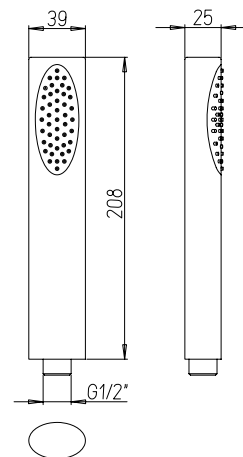

53CR155/P7BI

Doccetta anticalcare in ABS - 1 getto.
Anti-limestone ABS hanshower - 1 jet.

doccette ABS

ABS handshowers

86CR155

Doccetta anticalcare ovale in ABS - 1 getto.
Anti-limestone oval ABS handshower - 1 jet.