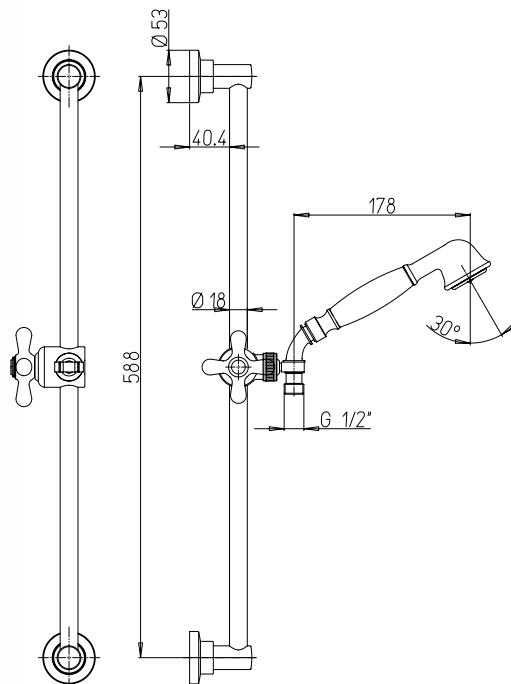

saliscendi ottone

brass sliding rail

50CR120TC1

Doccia saliscendi con doccetta monogetto.
Complete slide rail kit with monojet shower.