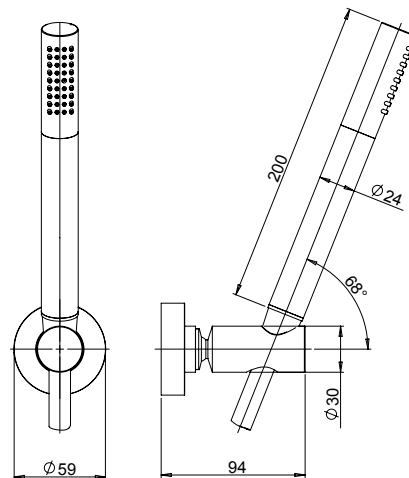

duplex doccia shower set

53CR131TP4

Kit doccia a parete snodato in ottone, doccetta ottone 1 getto e flessibile Silverflex cm 175.
Adjustable brass shower kit with joint, 1-jet hand shower and Silverflex flexible hose cm 175.