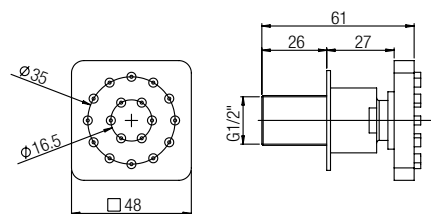

50CR721Q

Soffione laterale idromassaggio.
Body jet.