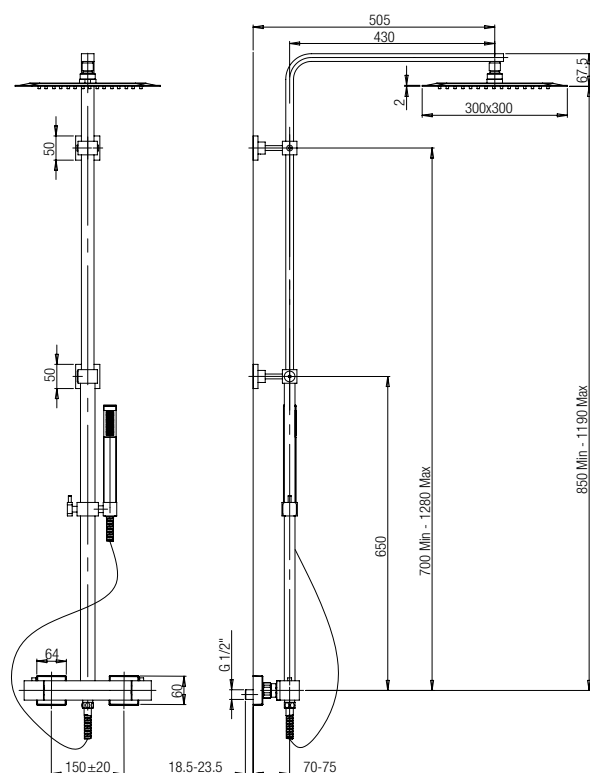

Altezza regolabile
Adjustable height

Flessibile PVC cm 175
calotta girevole
PVC flexible hose with
swivel nut, length 175cm

Base colonna doccia termostatica quadra
Master composition for square thermostatic shower column