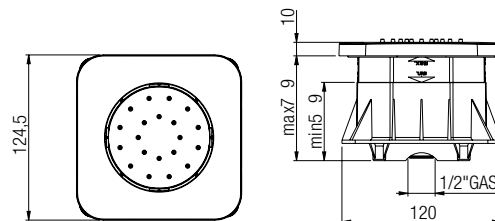

50CR721IQS

Getto incasso laterale regolabile.
Built-in lateral adjustable jet.