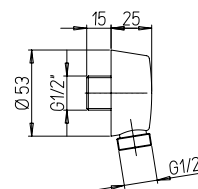

53CR155/574IG

Doccia igienica in ottone.
Brass hygienic shower.

53CR155/574IG2

Doccia igienica in ABS.
ABS hygienic shower.

accessori

accessories

50CR503P

Pres a acqua TONDA a parete da 1/2" x 1/2".
ROUND drop ell - 1/2" x 1/2".