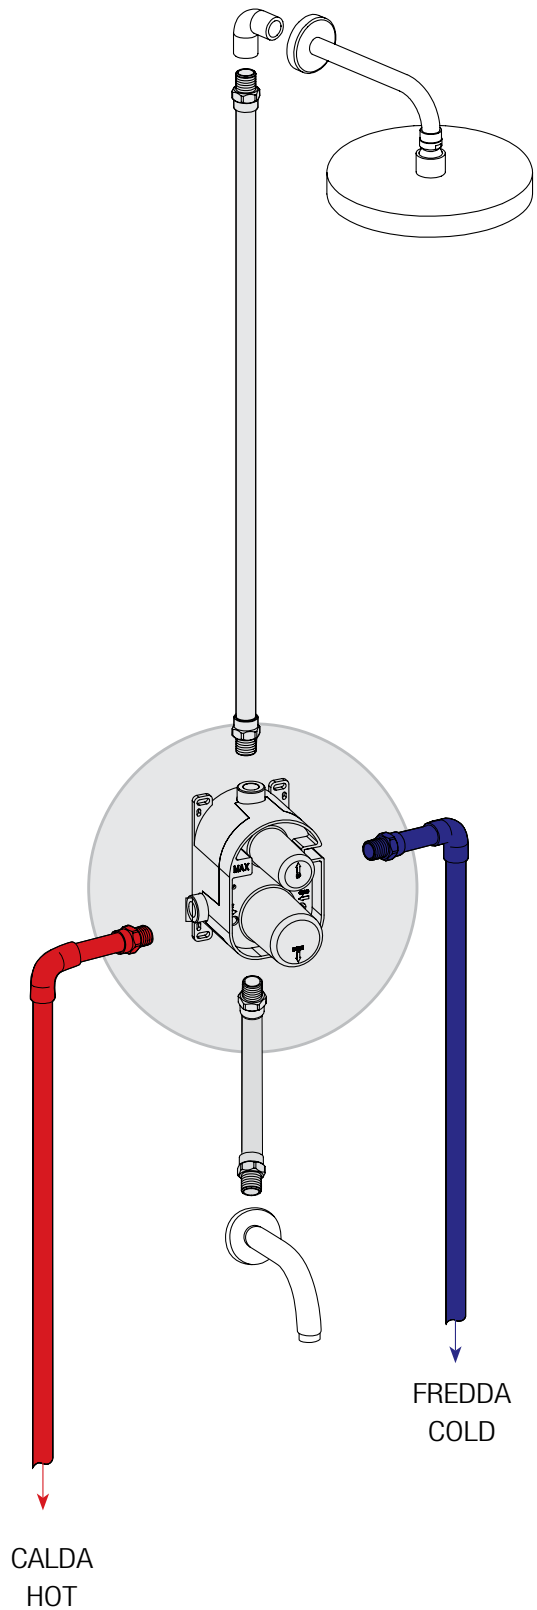

2 uscite superiore e inferiore