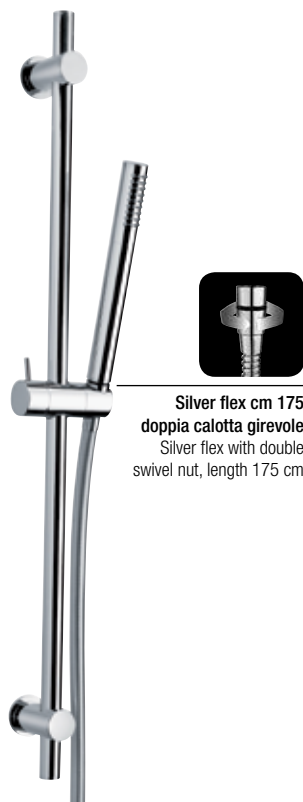

saliscendi ABS

ABS sliding rails

50CR124/P25

Doccia saliscendi P25 con portasapone con doccetta anticalcare 5 getti in ABS e flessibile PVC grigio cm 175.

Sliding rail P25 with soap dish -5-jet metal anti-limestone handshower and grey PVC flexible hose length 175 cm.

saliscendi ottone brass sliding rails

50CR126/P4

Doccia saliscendi P4 senza portasapone con doccetta anticalcare in metallo e flessibile PVC grigio cm 175.

Sliding rail P4 without soap dish - metal anti-limestone handshower and grey PVC flexible hose length 175 cm.