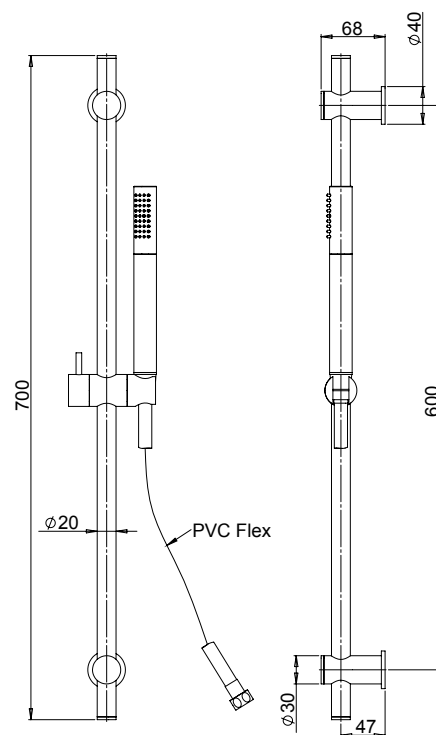

saliscendi ottone brass sliding rails

50CR126/P4

Doccia saliscendi P4 senza portasapone con doccetta anticalcare in metallo e flessibile PVC grigio cm 175.

Sliding rail P4 without soap dish - metal anti-limestone handshower and grey PVC flexible hose length 175 cm.

50CR129/P6

Doccia saliscendi P6 in metallo senza portasapone, con asta QUADRA, doccetta anticalcare monogetto QUADRA e flessibile PVC grigio cm 175.

Metal sliding rail P6 without soap dish - SQUARE bar with 1-jet anti-limestone SQUARE handshower and grey PVC flexible hose length 175 cm.