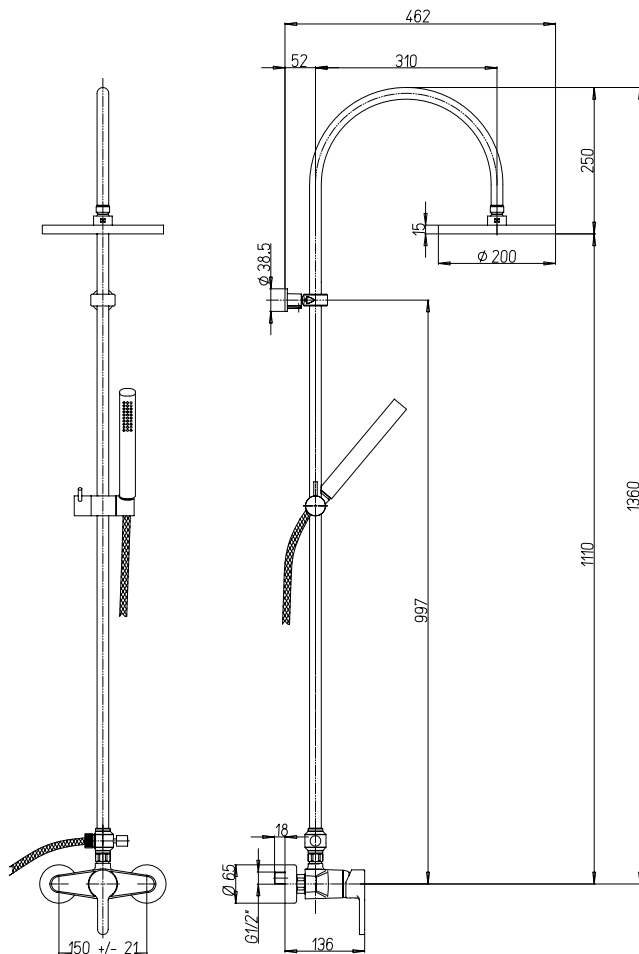

colonna doccia ARENA

ARENA shower column

Art. 92CR6891P1

Colonna doccia con miscelatore con deviatore meccanico con stop, tubo in ottone e supporto doccia scorrevole.

Shower column with mixer, mechanical diverter with stop function, brass tube, adjustable shower holder.