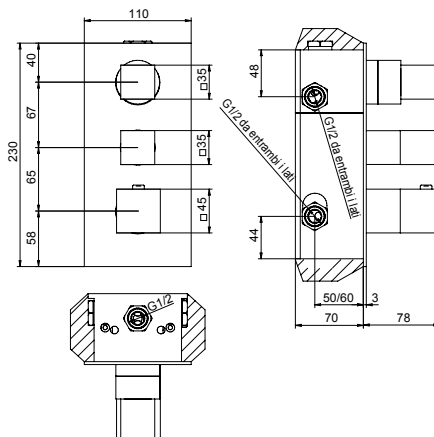

50CR691TH3WB

Gruppo doccia incasso termostatico universale con deviatore 3 uscite.
Universal built-in thermostatic shower mixer with 3 ways diverter.

€ 714,00

691TH3

Set maniglia, piastra e cartuccia termostatica - Set handle, plate and thermostatic cartridge

84..691TH3WBSET

CR

78..691TH3WBSET

CR