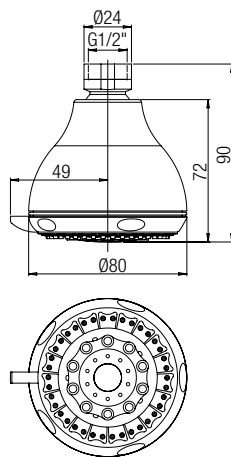

50CR759G5TB24E

Soffione anticalcare in ABS Ø240.

Anti-limestone ABS shower head, Ø240.

50CR759TCASQE

Soffione anticalcare in ABS 200x200 mm.

Anti-limestone ABS shower head, 200x200 mm.

soffioni doccia ABS

ABS showerheads