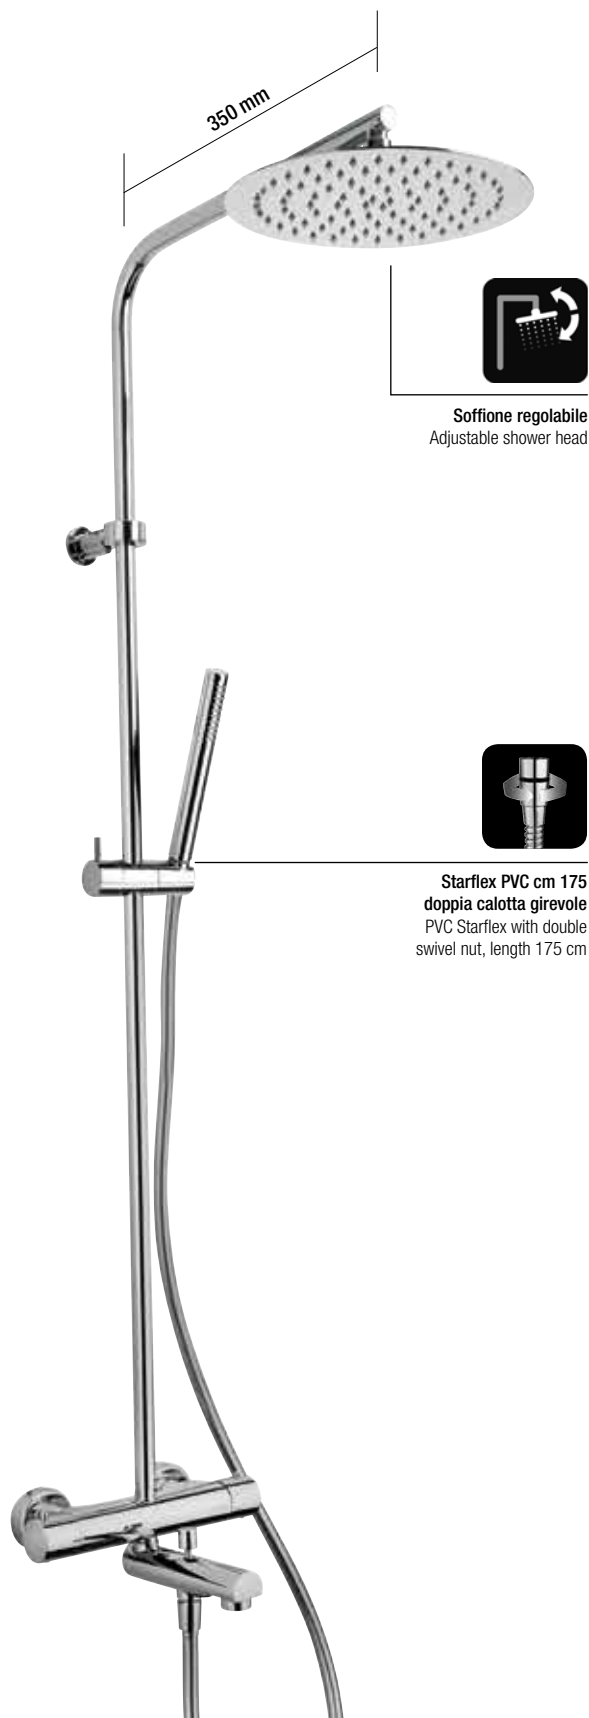

colonna vasca/doccia termostatica thermostatic shower/ bath-shower column

Art. 78CR687TH

Colonna doccia VASCA/DOCCIA con miscelatore termostatico pulsante di sicurezza 38° con deviatore sulla bocca erogazione, tubo in ottone e supporto doccia scorrevole.

Thermostatic shower/bath-shower column with mixer, 38° safety button, integrated diverter on the spout, brass tube and adjustable shower holder.