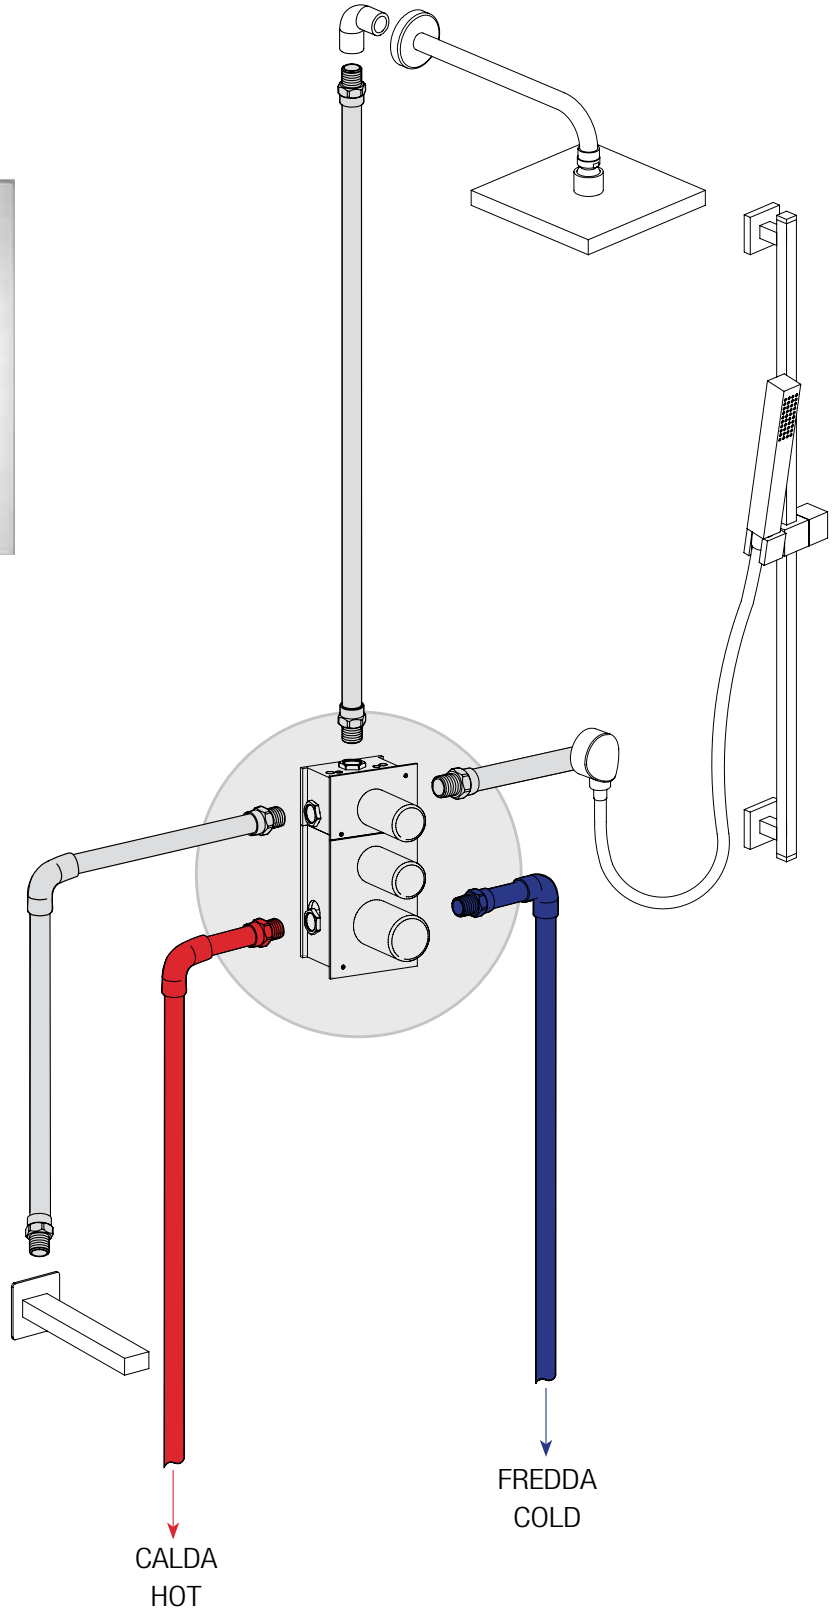

92..691THWBSET ARENA

CR

73..691THWBSET MORGANA

CR
OP - PW

88..691THWBSET DUOMO

CR
OP - PW

3 uscite

50CR691TH3WB