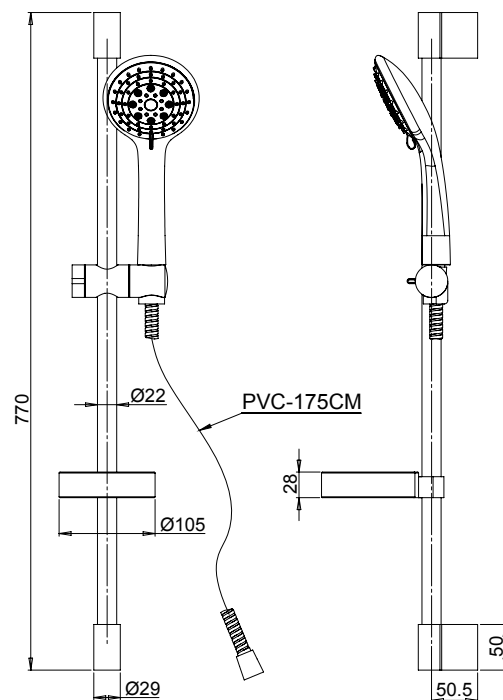

saliscendi ABS

ABS sliding rails

50CR124/P25

Doccia saliscendi P25 con portasapone con doccetta anticalcare 5 getti in ABS e flessibile PVC grigio cm 175.

Sliding rail P25 with soap dish -5-jet metal anti-limestone handshower and grey PVC flexible hose length 175 cm.