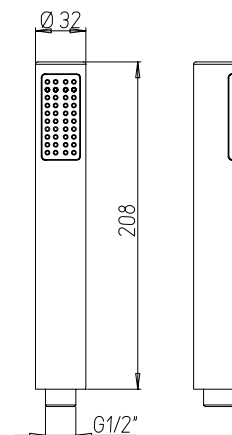

92CR155

Doccetta anticalcare Ø23 in ABS - 1 getto.
Ø23 anti-limestone handshower, in ABS - 1 jet.

81CR155

Doccetta anticalcare Ø32 in ABS - 1 getto.
Ø32 anti-limestone ABS hanshower - 1 jet.

82CR155

Doccetta anticalcare in ABS - 1 getto.
Anti-limestone ABS hanshower - 1 jet.