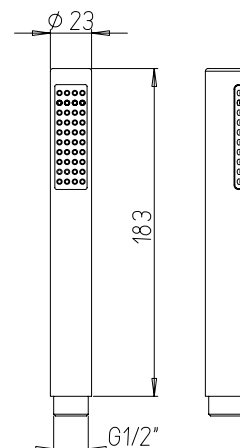

92CR155

Doccetta anticalcare Ø23 in ABS - 1 getto.
Ø23 anti-limestone handshower, in ABS - 1 jet.