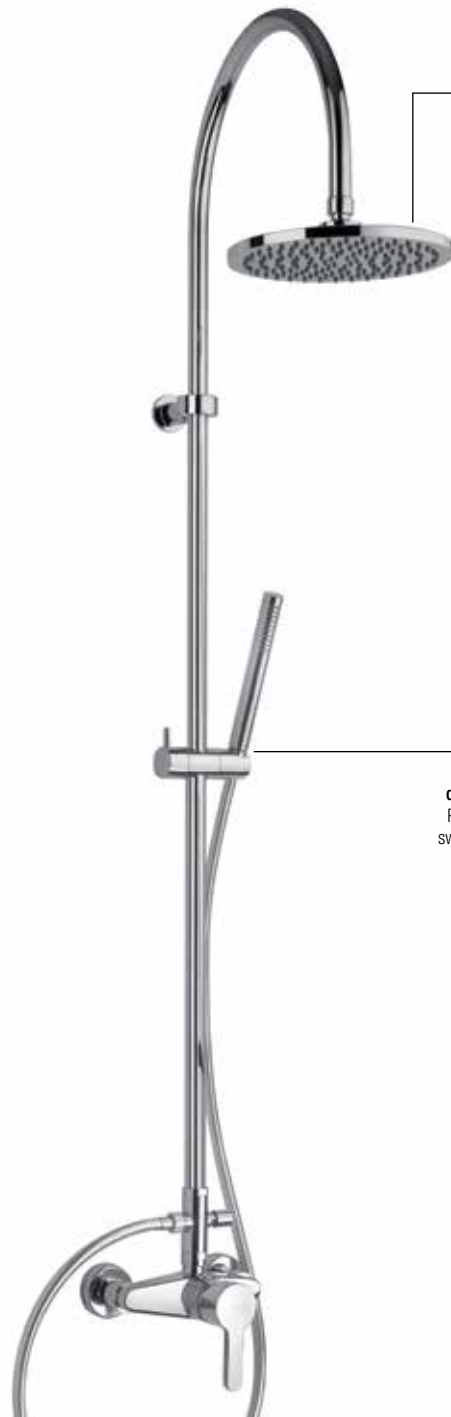

colonna doccia ARENA

ARENA shower column

Art. 92CR6891P1

Colonna doccia con miscelatore con deviatore meccanico con stop, tubo in ottone e supporto doccia scorrevole.

Shower column with mixer, mechanical diverter with stop function, brass tube, adjustable shower holder.