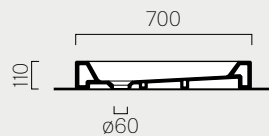

85x70 p. 356
458511 Kg 30,6

Piatto doccia con antiscivolo a rilievo ceramico. Installazione ad appoggio.

Shower tray with ceramic anti-slip.
Free-standing installation.

90/a