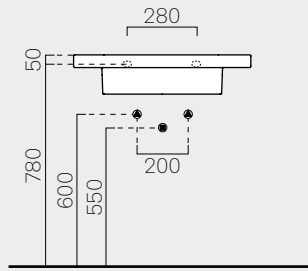

Lavabi

Washbasins

70

70x60
7631011

p. 392
Kg 22,9
Lt 12

Lavabo senza foro troppopieno predisposto per rubinetteria monoforo, triforo o da parete. Installazione a sospensione.

Washbasin with no overflow prearranged for one taphole, three tap-holes or wall tap fittings. Wall-hung installation.

Lavamani

Handwasher