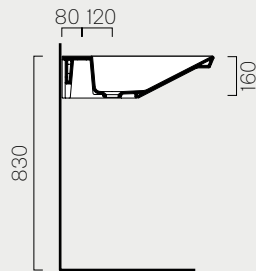

Lavabi

Washbasins

70

70x60
7631011

p. 392
Kg 22,9
Lt 12

Lavabo senza foro troppopieno predisposto per rubinetteria monoforo, triforo o da parete. Installazione a sospensione.

Washbasin with no overflow prearranged for one taphole, three tap-holes or wall tap fittings. Wall-hung installation.

Lavamani

Handwasher