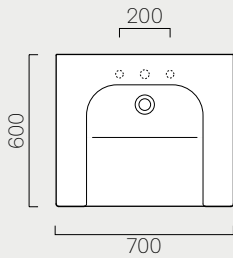

Lavabi

Washbasins

70

70x60
7631011

p. 392
Kg 22,9
Lt 12

Lavabo senza foro troppopieno predisposto per rubinetteria monoforo, triforo o da parete. Installazione a sospensione.

Washbasin with no overflow prearranged for one taphole, three tap-holes or wall tap fittings. Wall-hung installation.

Lavamani

Handwasher