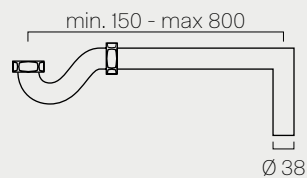

Cistern ceramic for medium installation.

Cassetta

Kg 16,2 46x41
878011

Cassetta in ceramica per installazione elevata.

Cistern ceramic for elevated installation.

Vasca Bathtub

175

175x82 p. 278