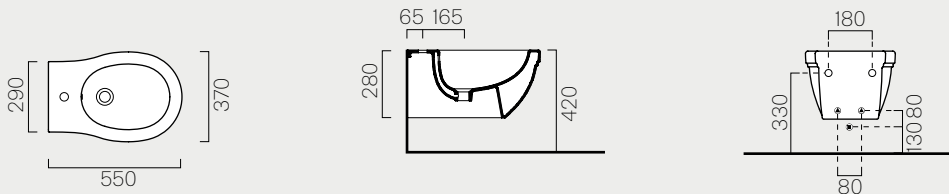

Wall-hung wc.

Fixing screw not included.

"Save Water" 4.5 lt flushing.

55

p. 272

55x37

Kg 15,6

876511

Bidet sospeso monoforo.

Fissaggio escluso.

Wall-hung bidet one taphole.

Fixing screw not included.

54

54x37

p. 274

871011