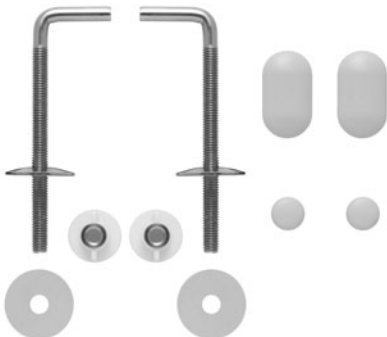

Set cerniere Hinge set	Set cerniere per sedile City. Standard hinge set for City seat & cover.	CER4	-	-	-	-