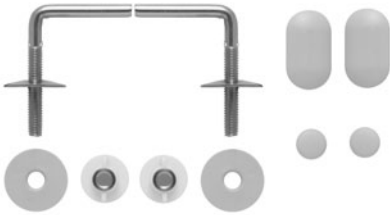

Set cerniere Hinge set	Set cerniere standard per sedile X2. Standard hinge set for X2 seat & cover.	CER3	-	-	-	-