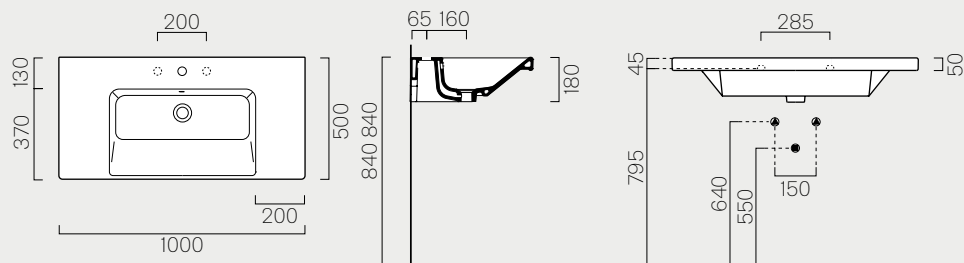

100

p. 106 ..... 100x50
Kg 26 ..... **8623111**
Lt 9,5 .....

Lavabo monoforo predisposto triforo, con foro troppopieno, installazione sospesa o incasso.

Single hole washbasin and prearranged for three holes, with overflow, wall-hung or built-in installation.