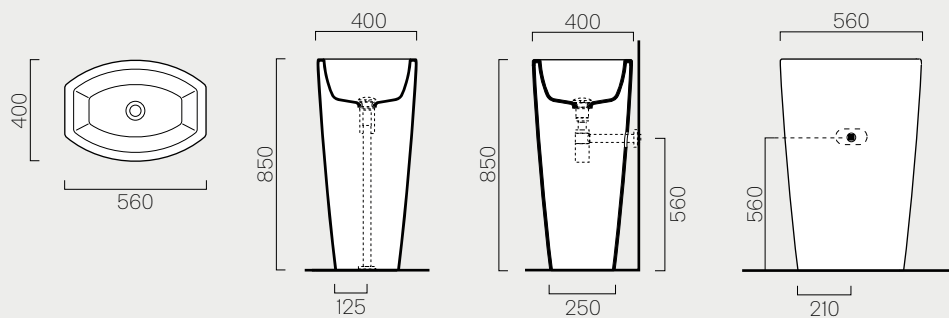

Lavabi Element Free Washbasins Element Free

h85

56x40 85h	p. 104
7559011	Kg 41,9
7558011	Lt 14

Lavabo senza foro troppopieno, predisposto per rubinetteria da parete o pavimento. Installazione con scarico a parete (7559011) o a centro stanza con scarico a pavimento (7558011).

Washbasin with no overflow, prearranged for wall or floor tap fitting. Installation with wall discharge (7559011) or at room centre with floor discharge (7558011).

h85