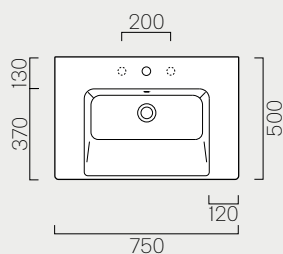

75x50	p. 108
8687111	Kg 24,2
	Lt 8,5

Lavabo monoforo predisposto triforo, con foro troppopieno, installazione sospesa o incasso.

Single hole washbasin and prearranged for three holes, with overflow, wall-hung or built-in installation.

60