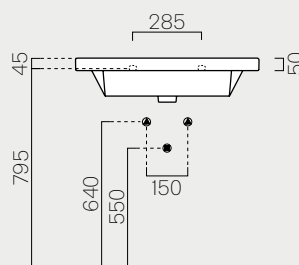

75x50	p. 108
8687111	Kg 24,2
	Lt 8,5

Lavabo monoforo predisposto triforo, con foro troppopieno, installazione sospesa o incasso.

Single hole washbasin and prearranged for three holes, with overflow, wall-hung or built-in installation.

60