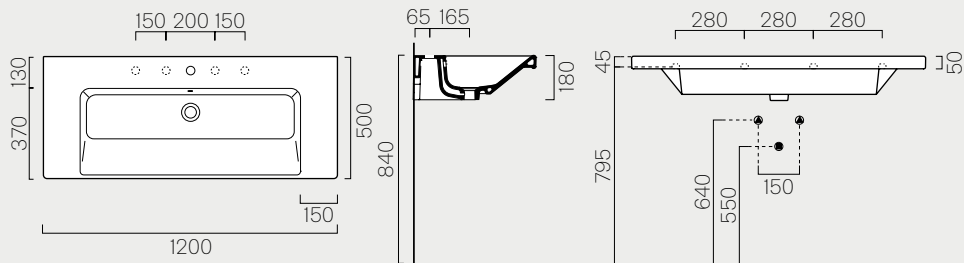

120

p. 106 ..... 120x50
Kg 29 ..... **8624111**
Lt 14 .....

Lavabo monoforo predisposto cinque fori, con foro troppopieno, installazione sospesa o incasso.

Single hole washbasin and prearranged for five holes, with overflow, wall-hung or built-in installation.